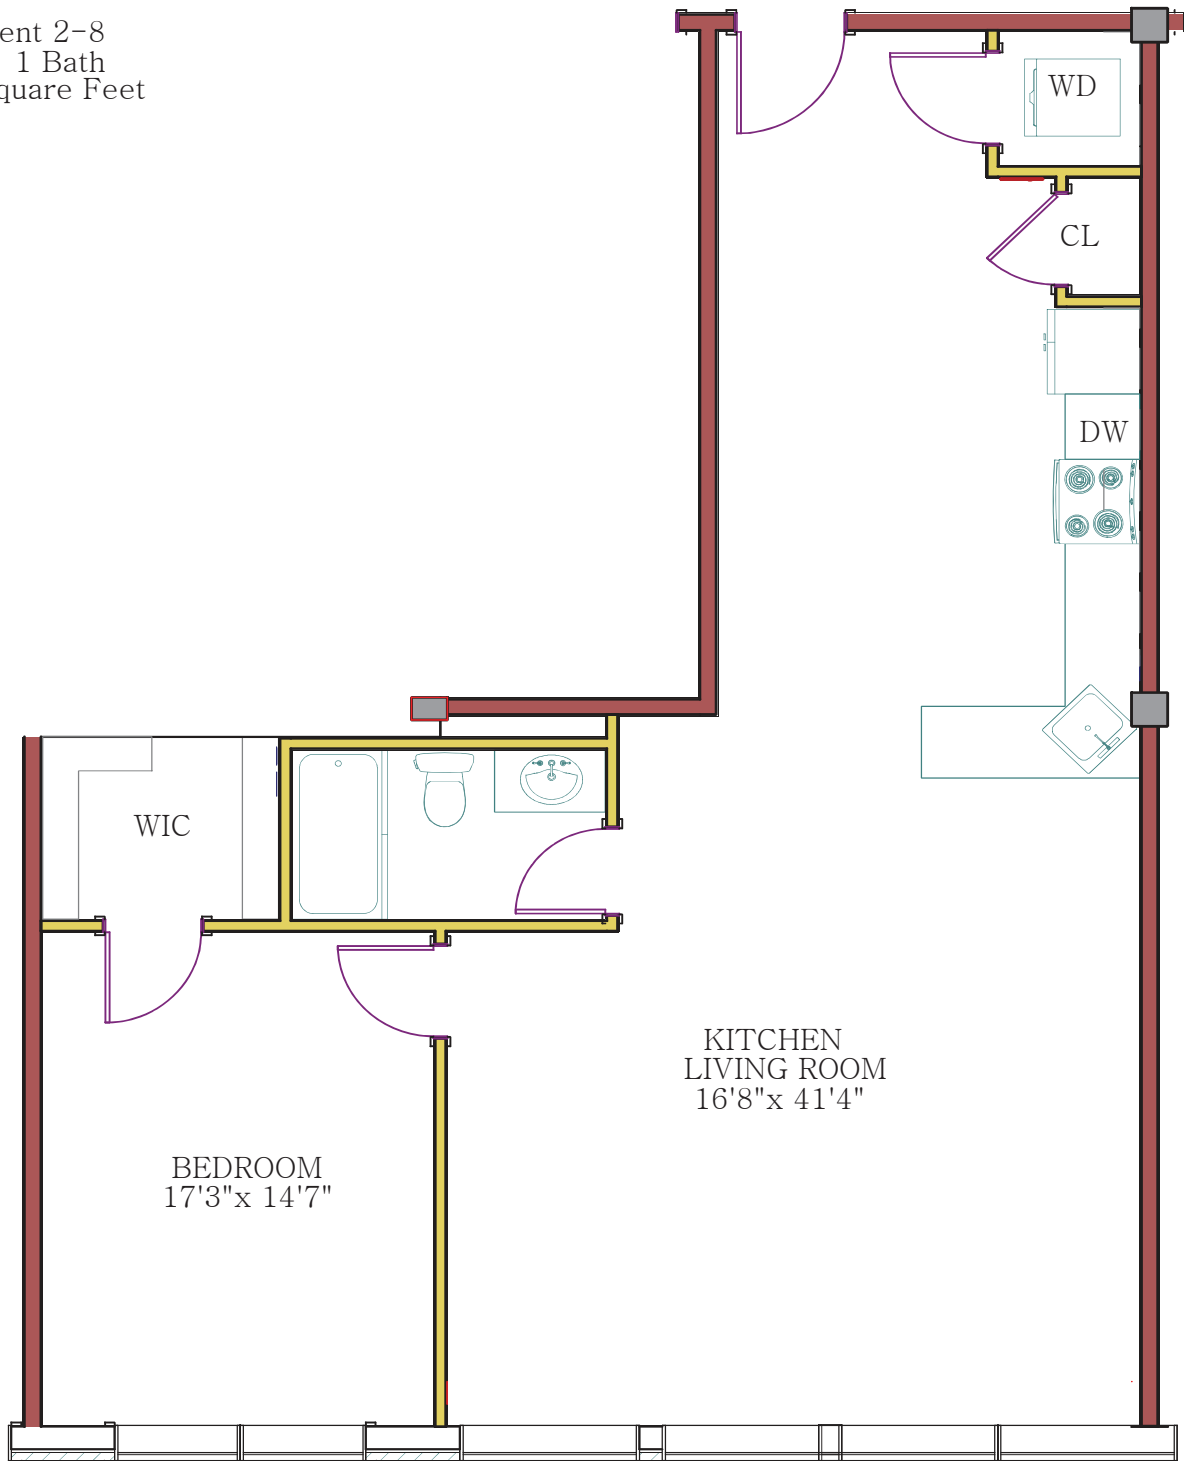

Apartment 2-8
1 Bed | 1 Bath
1004 Square Feet

ALL MEASUREMENTS ARE APPROXIMATE