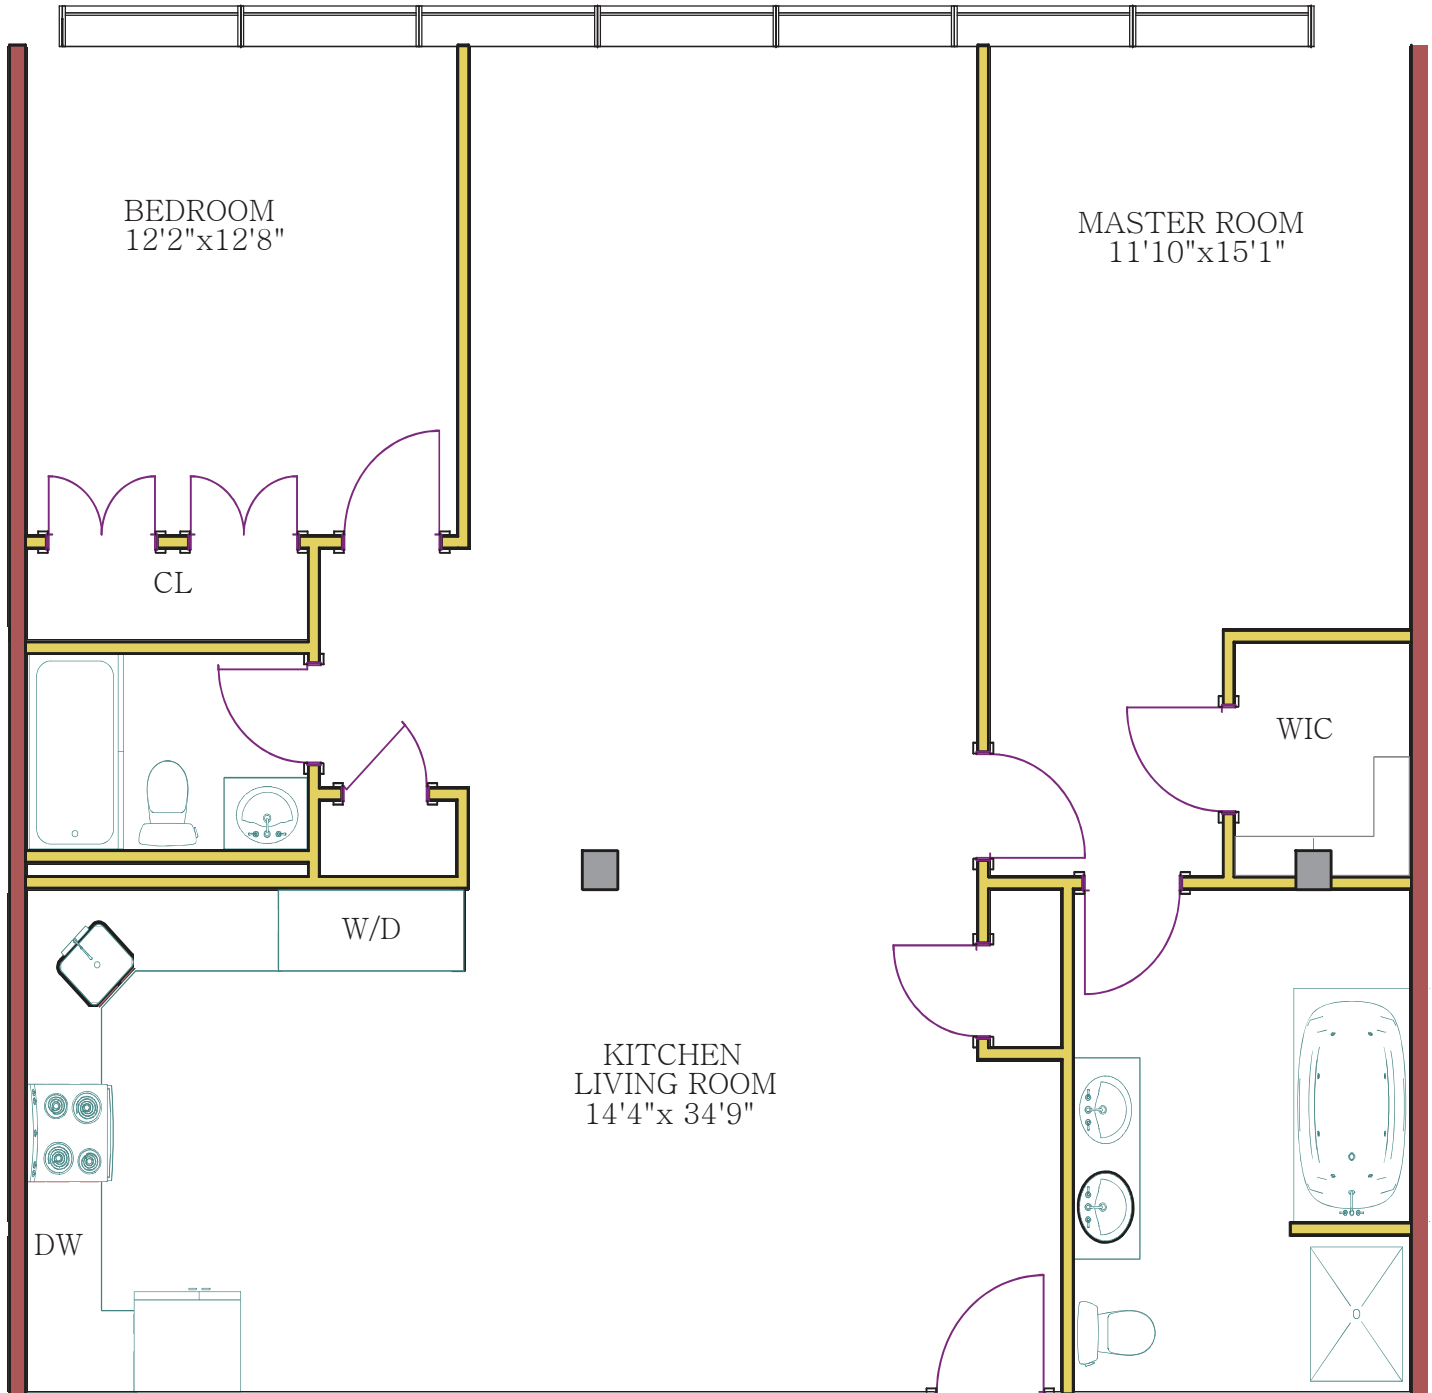

Apartment 2-10
2 Bed | 2 Bath
1353 Square Feet

ALL MEASUREMENTS ARE APROXIMATE