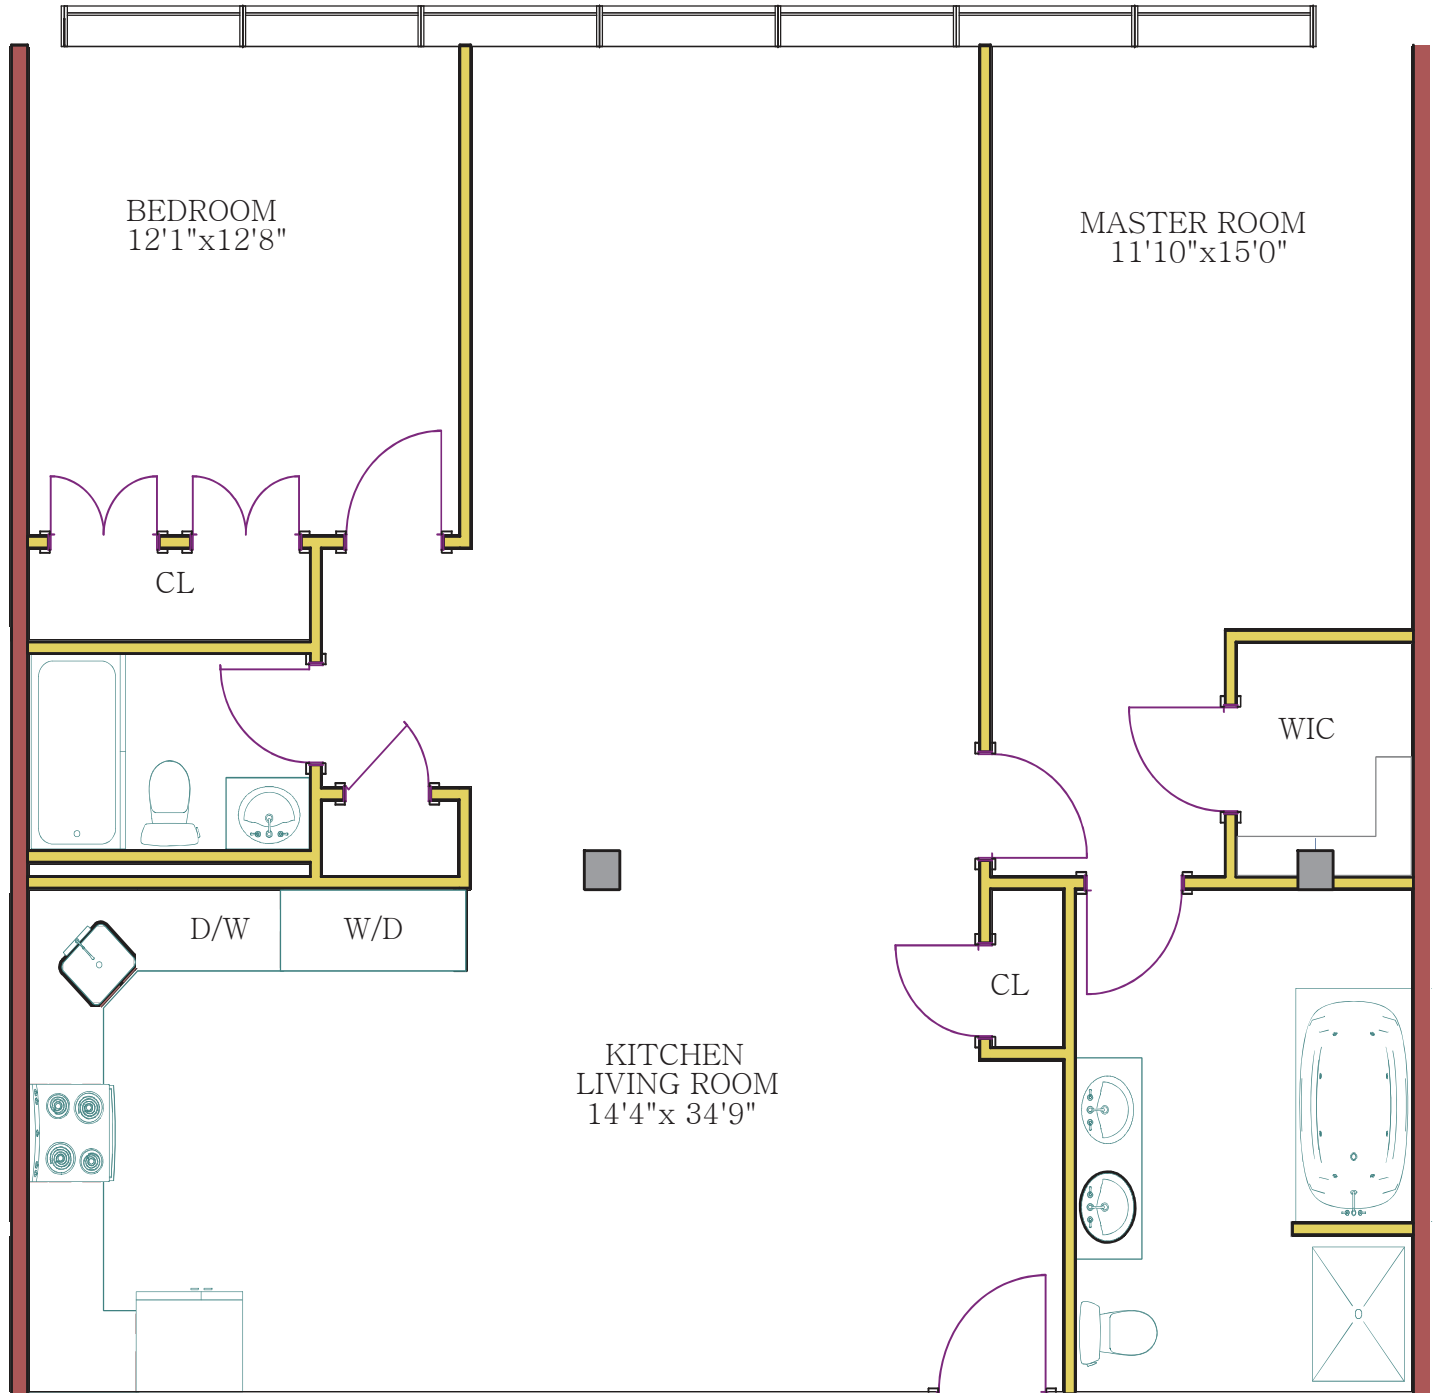

Apartment 2-3  
2 Bed | 2 Bath  
1353 Square Feet

ALL MEASUREMENTS ARE APROXIMATE