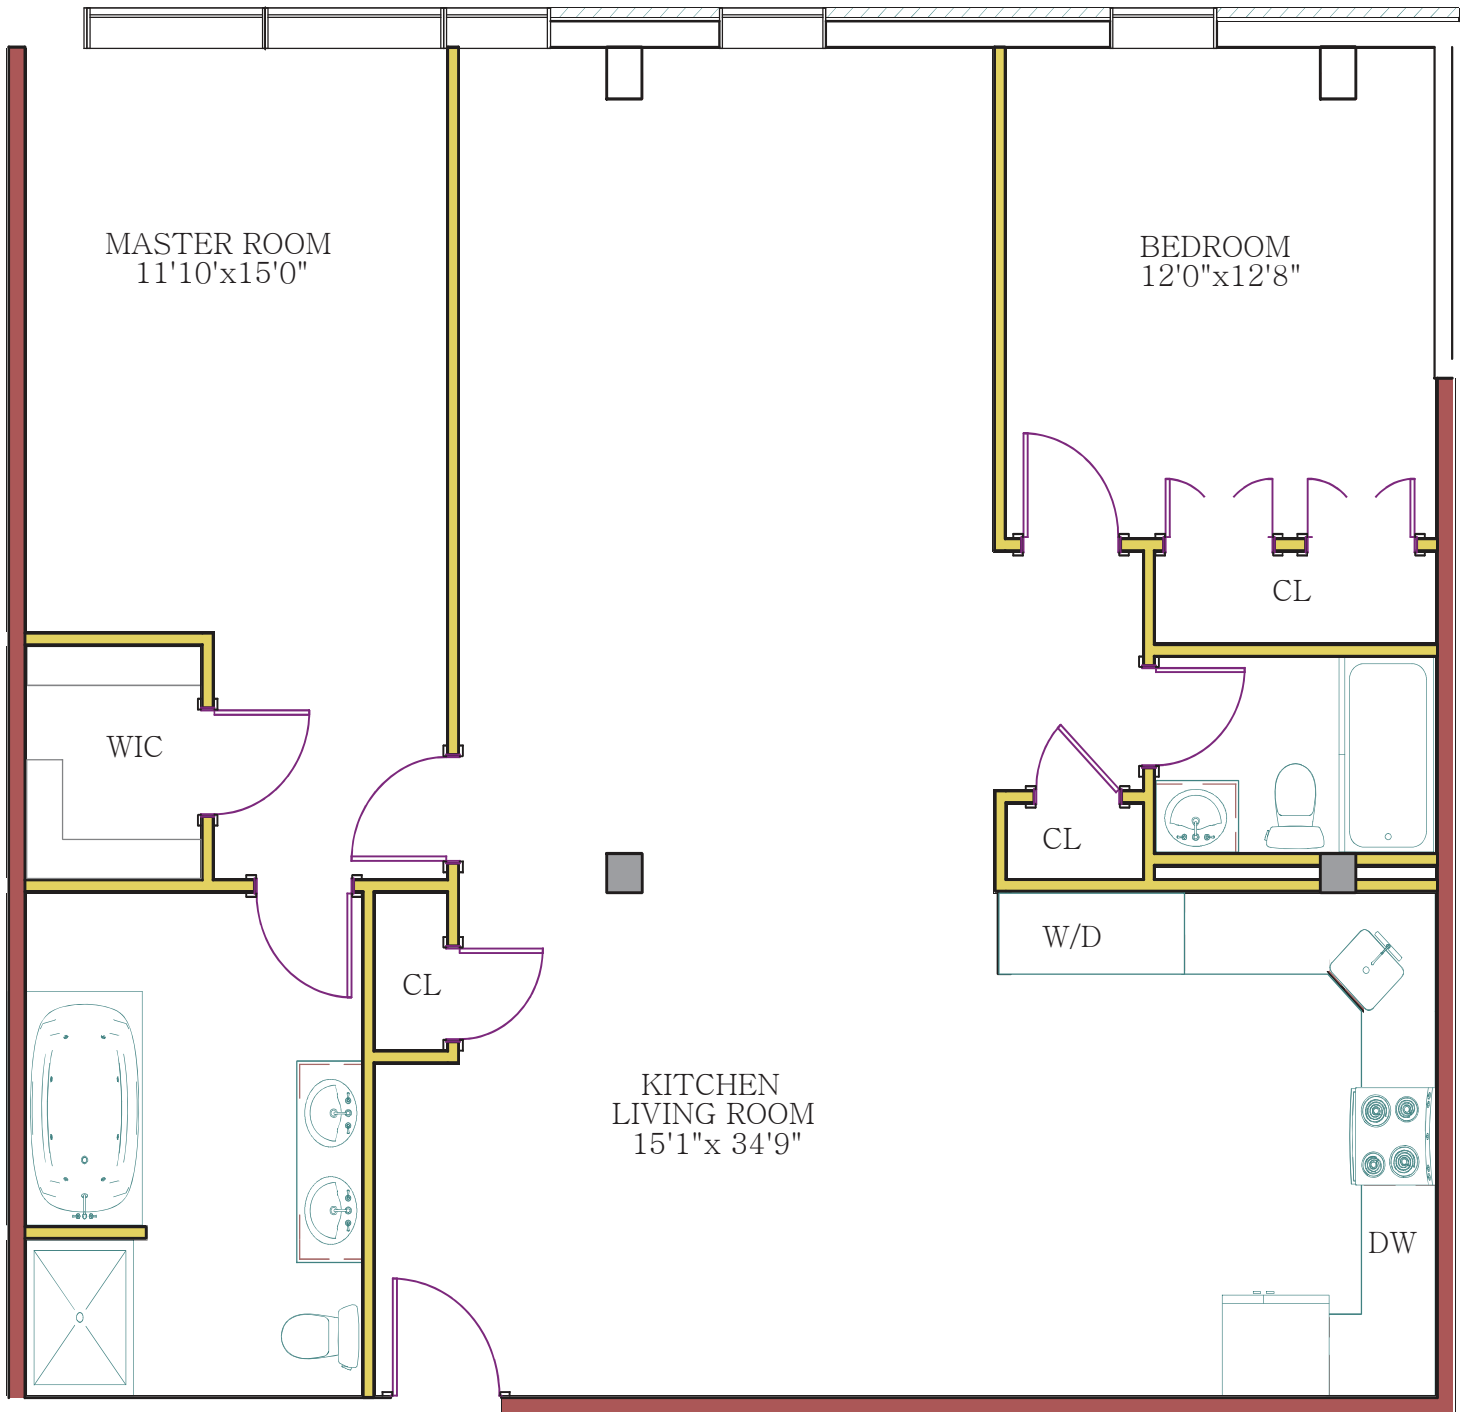

Apartment 2-13
2 Bed | 2 Bath
1378 Square Feet

ALL MEASUREMENTS ARE APROXIMATE