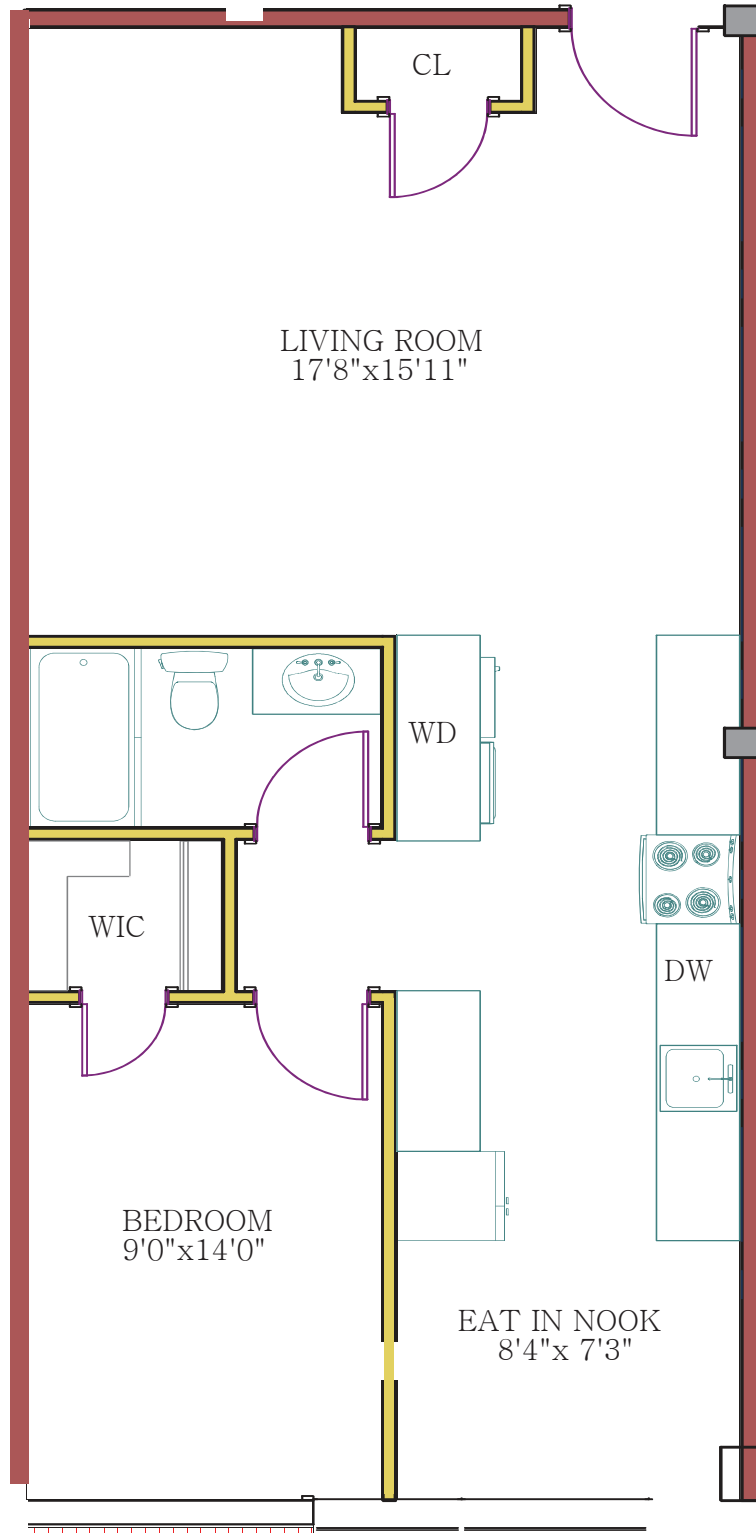

Apartment 2-4
1 Bed | 1 Bath
725 Square Feet

ALL MEASUREMENTS ARE APROXIMATE