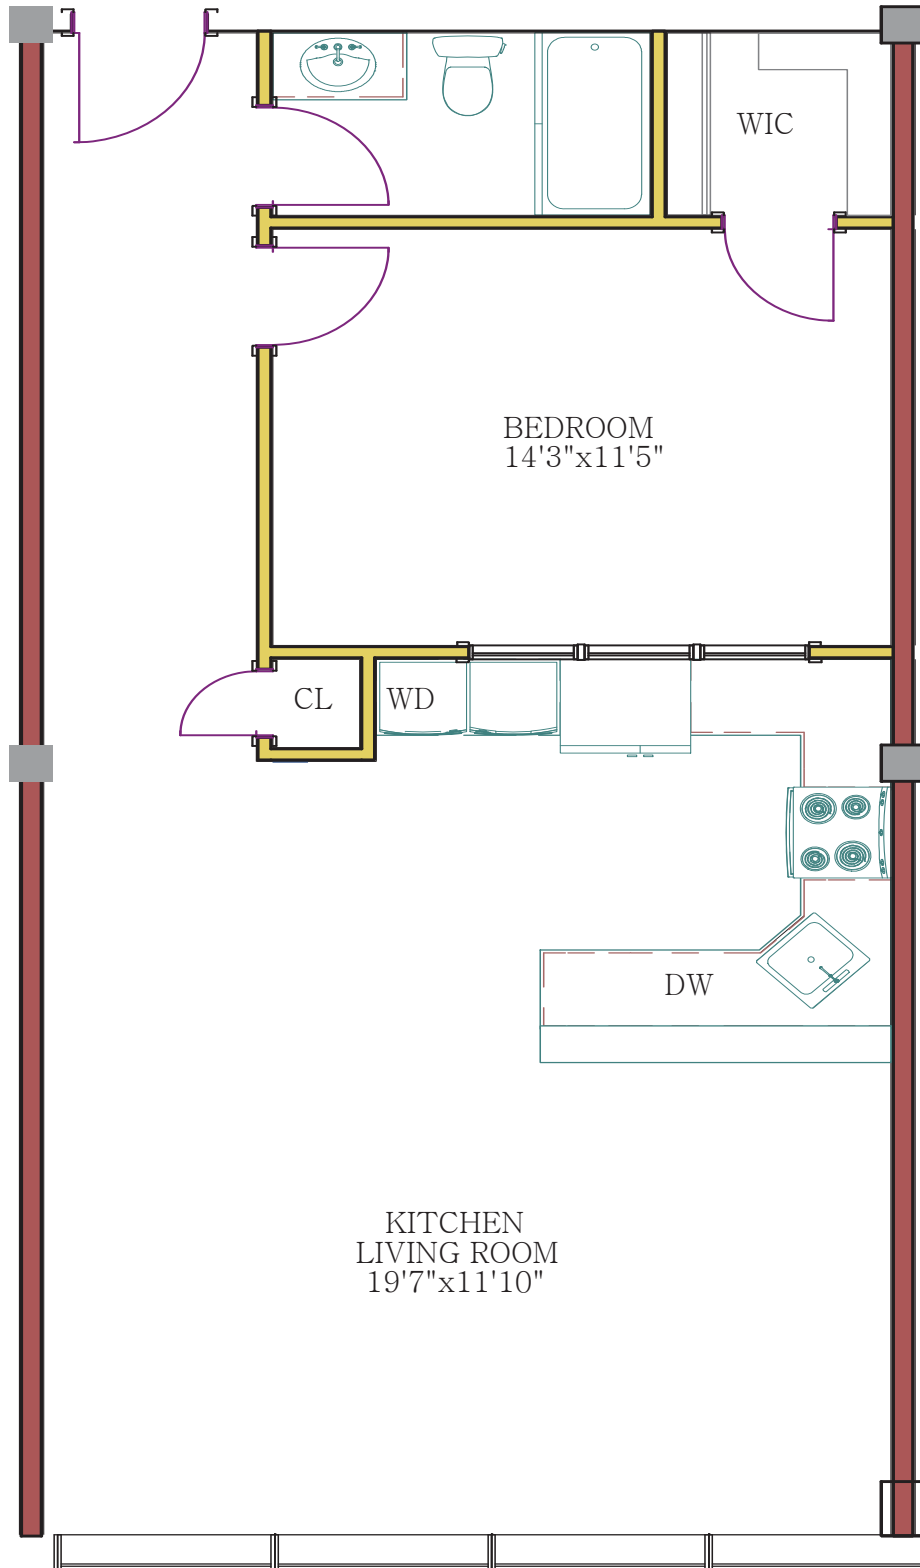

Penthouse 3-12  
1 Bed | 1 Bath  
807 Square Feet

ALL MEASUREMENTS ARE APROXIMATE