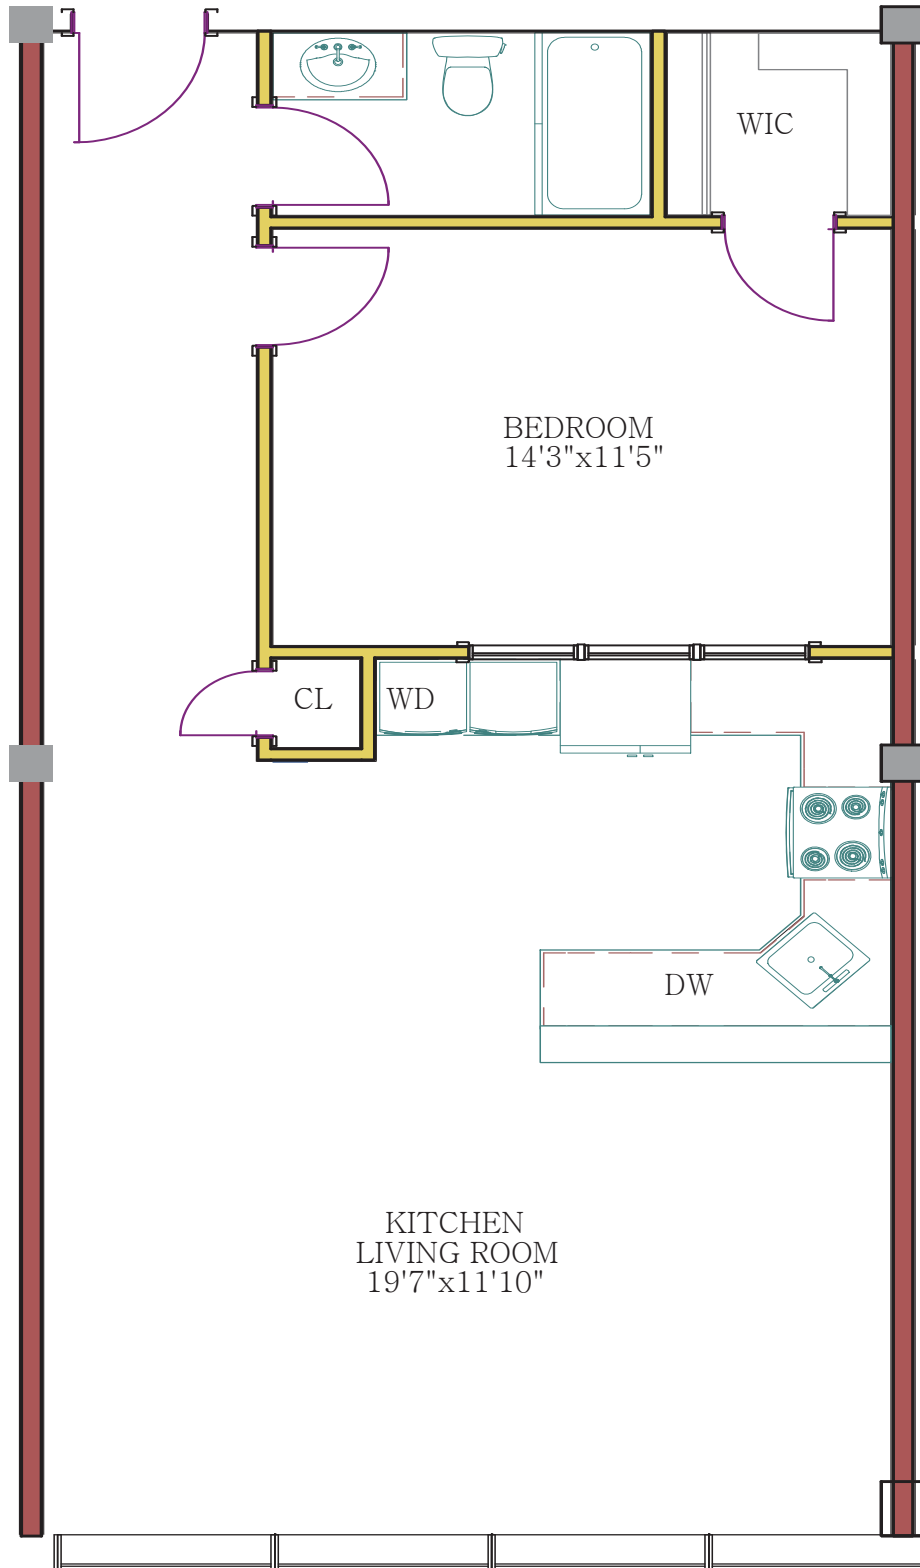

Apartment 2-12  
1 Bed | 1 Bath  
807 Square Feet

ALL MEASUREMENTS ARE APROXIMATE