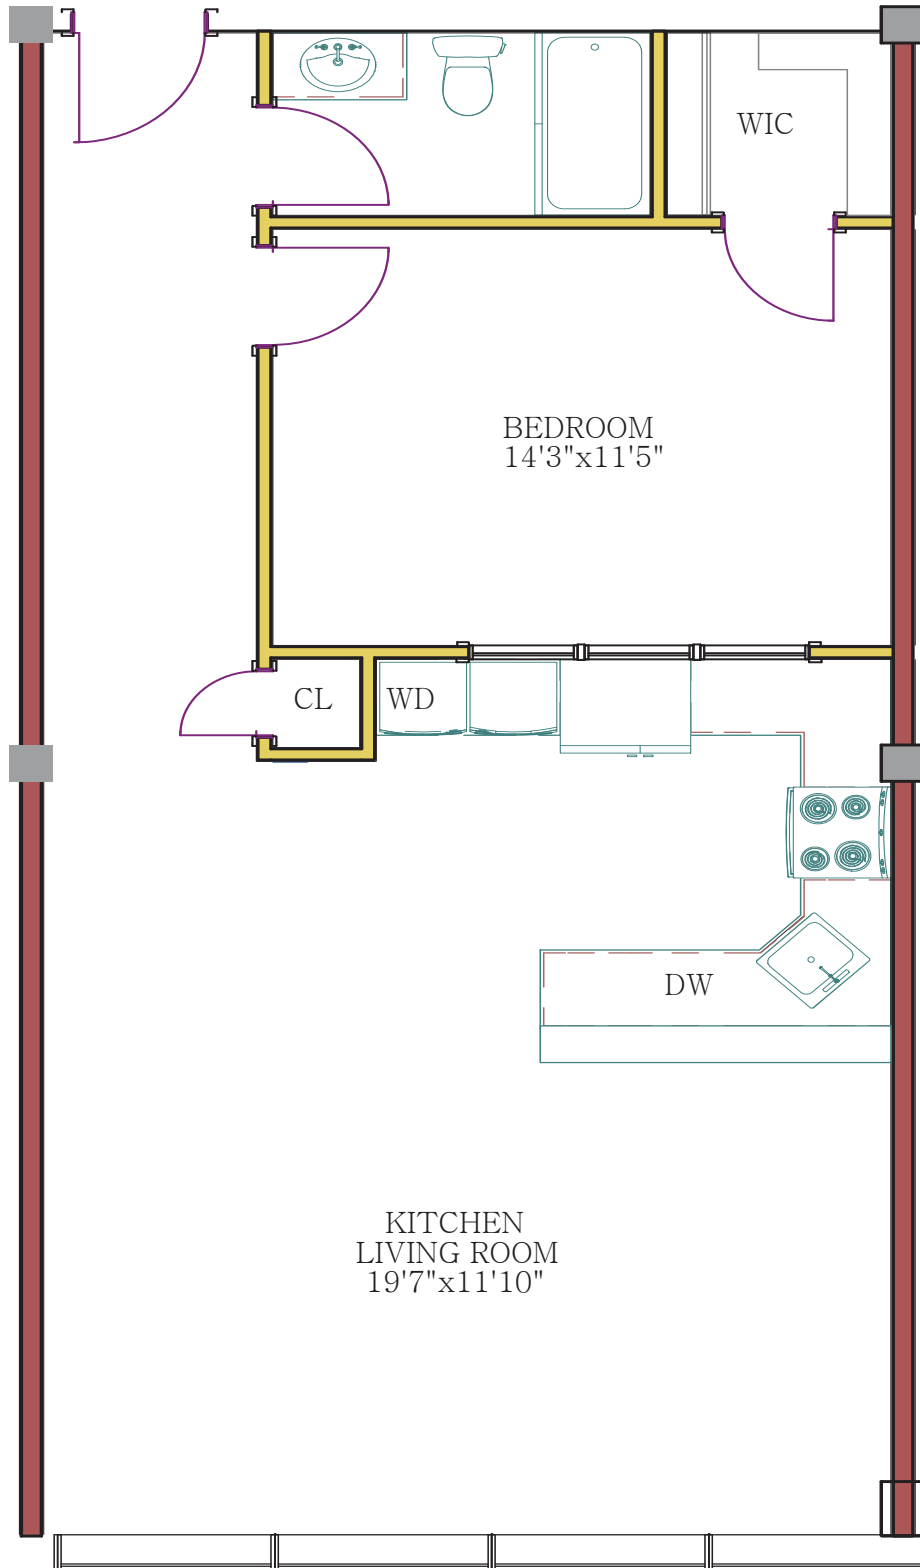

Apartment 4-09
1 Bed | 1 Bath
807 Square Feet

ALL MEASUREMENTS ARE APROXIMATE