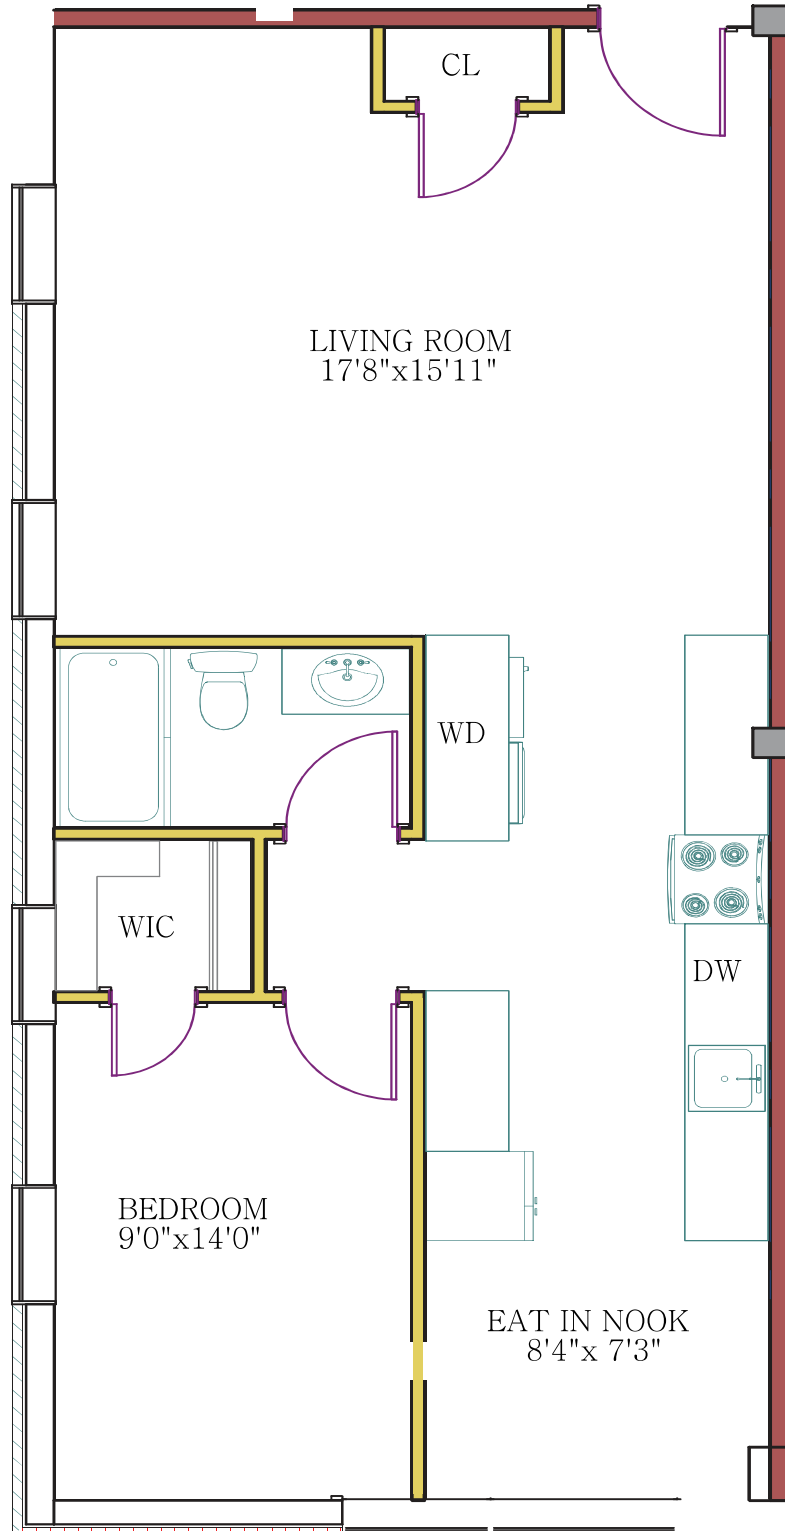

Apartment 1-1
1 Bed | 1 Bath
709 Square Feet

ALL MEASUREMENTS ARE APROXIMATE