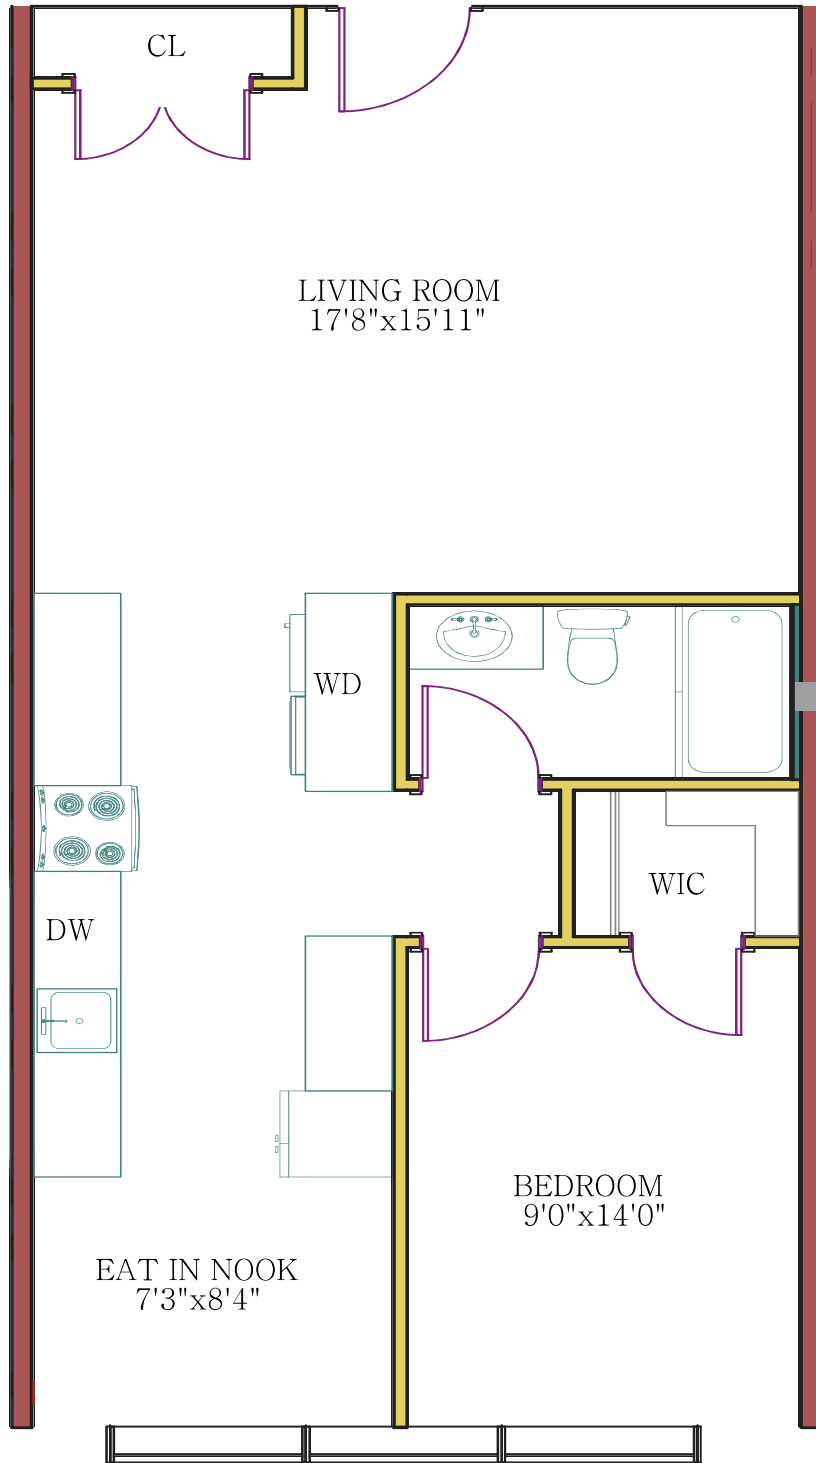

Apartment 1-2  
1 Bed | 1 Bath  
725 Square Feet

ALL MEASUREMENTS ARE APPROXIMATE