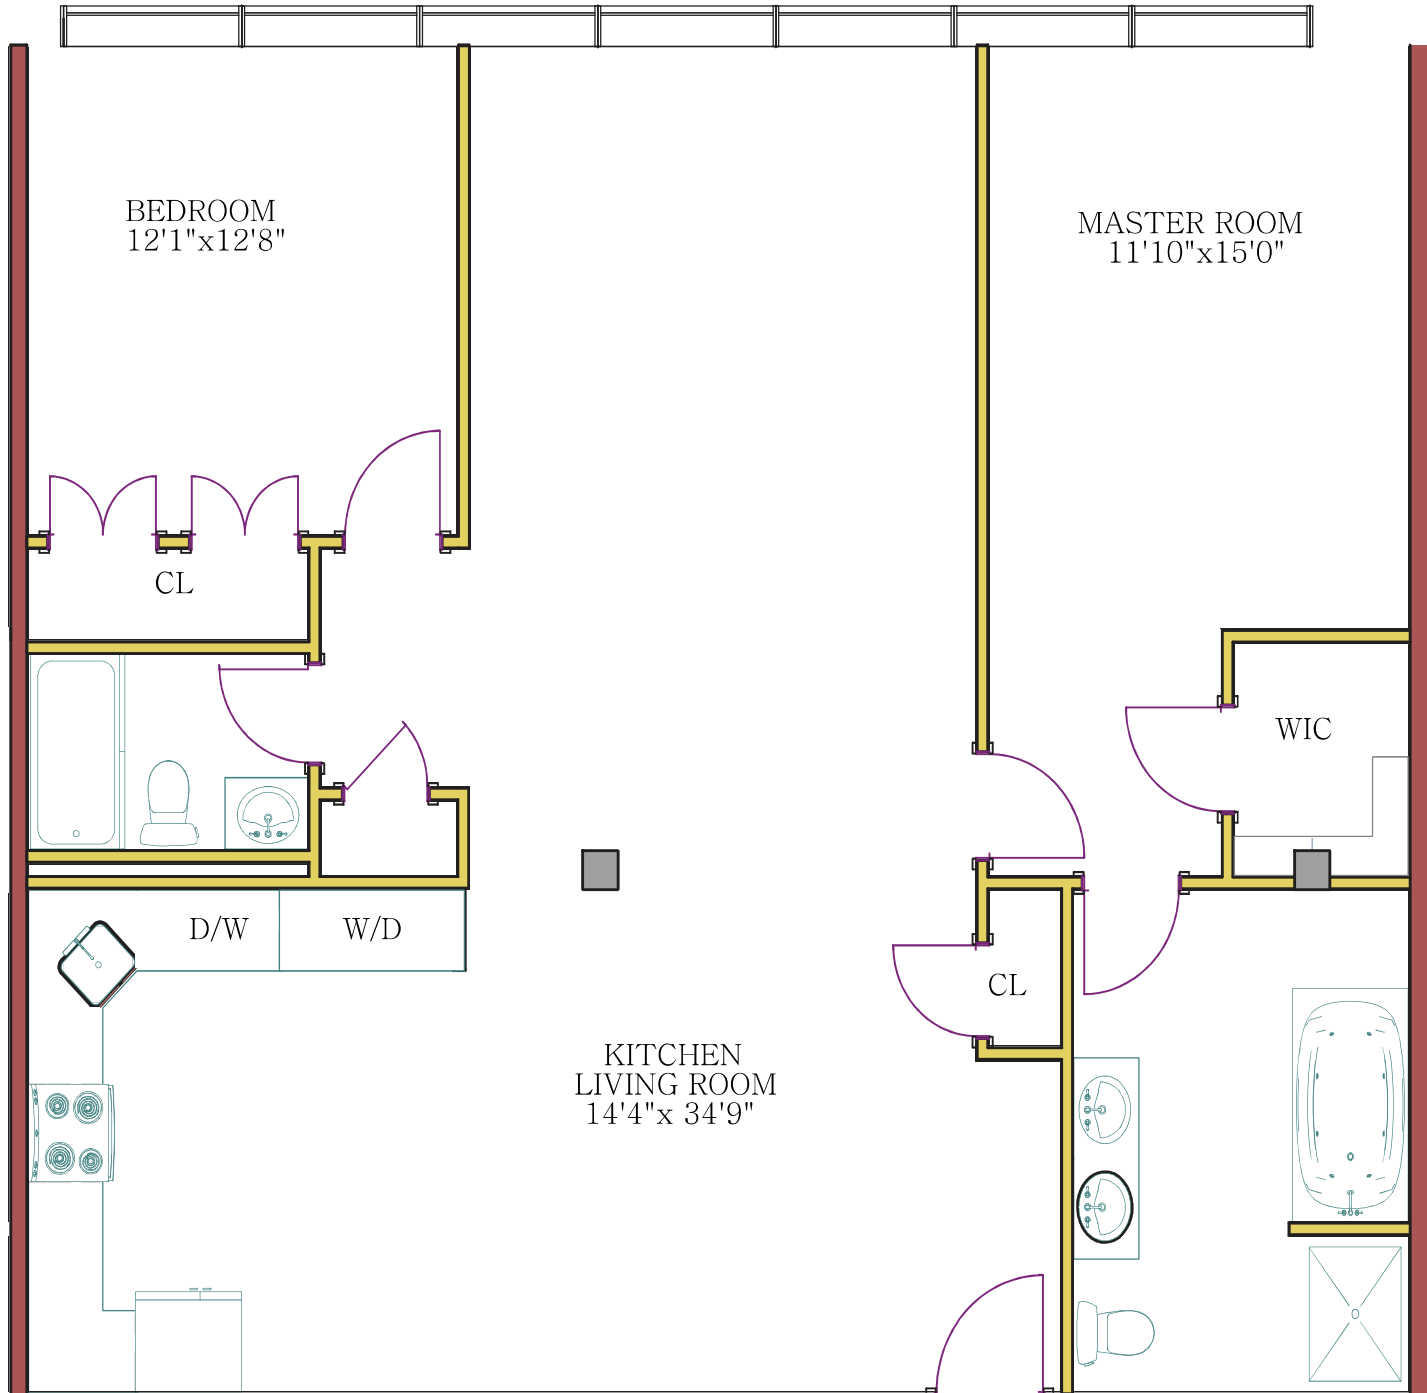

Apartment 1-3
2 Bed | 2 Bath
1353 Square Feet

ALL MEASUREMENTS ARE APROXIMATE