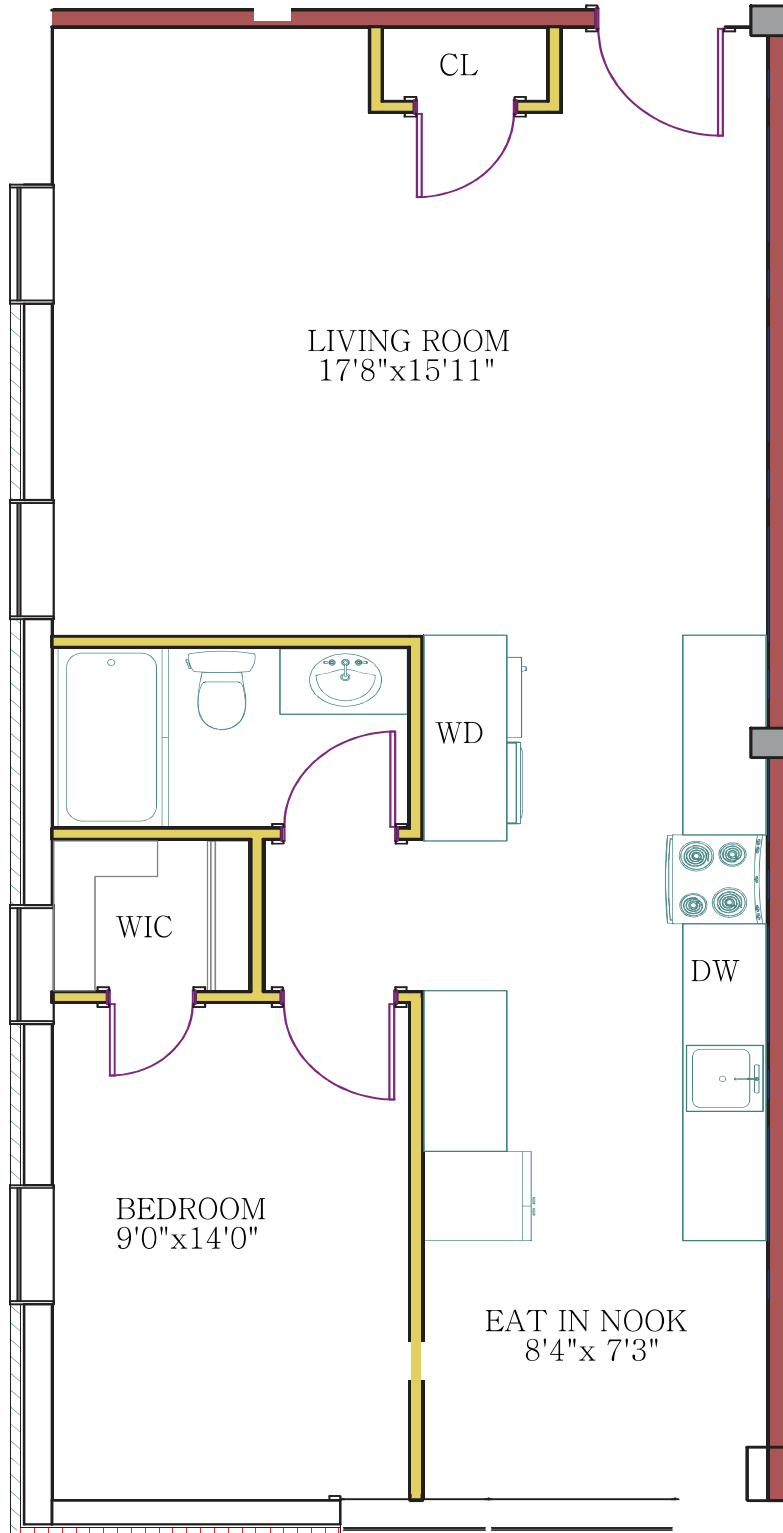

Apartment 1-4
1 Bed | 1 Bath
709 Square Feet

ALL MEASUREMENTS ARE APROXIMATE