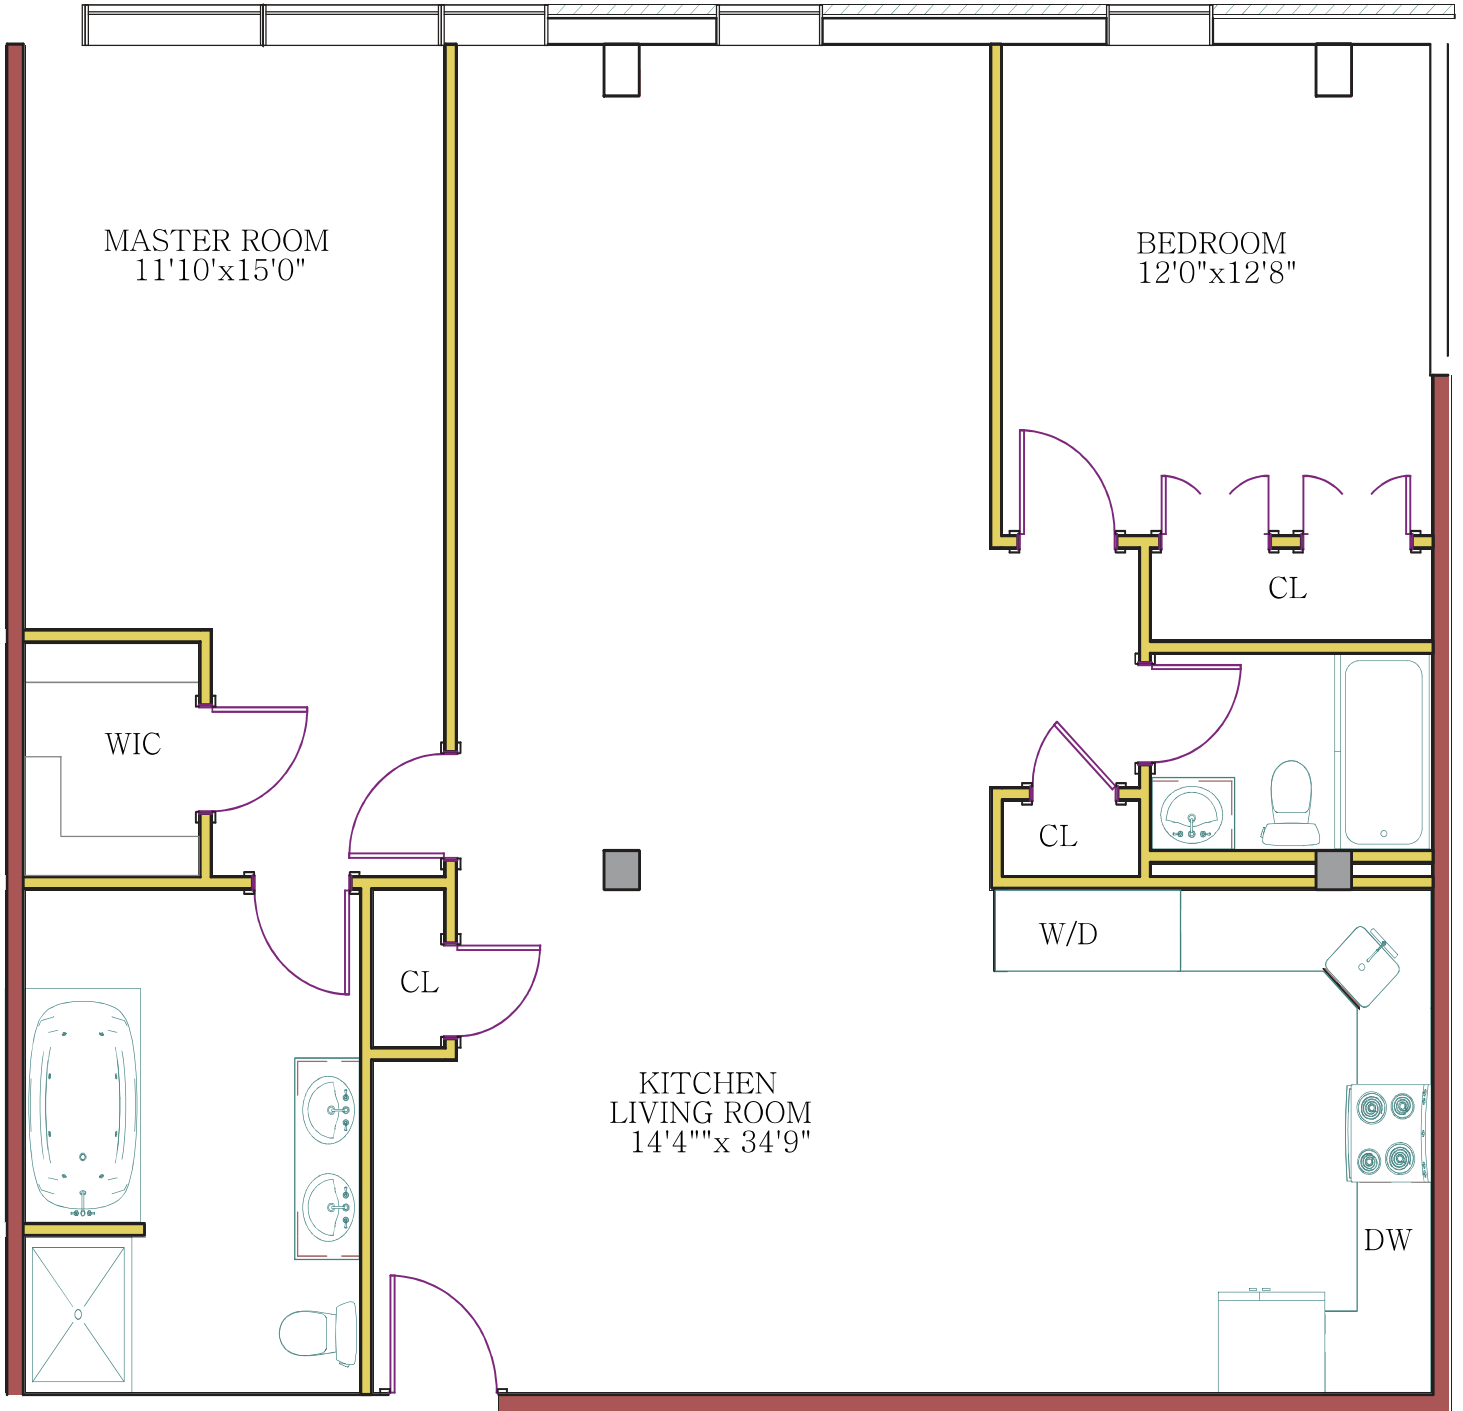

Apartment 1-5
2 Bed | 2 Bath
1225 Square Feet

ALL MEASUREMENTS ARE APROXIMATE