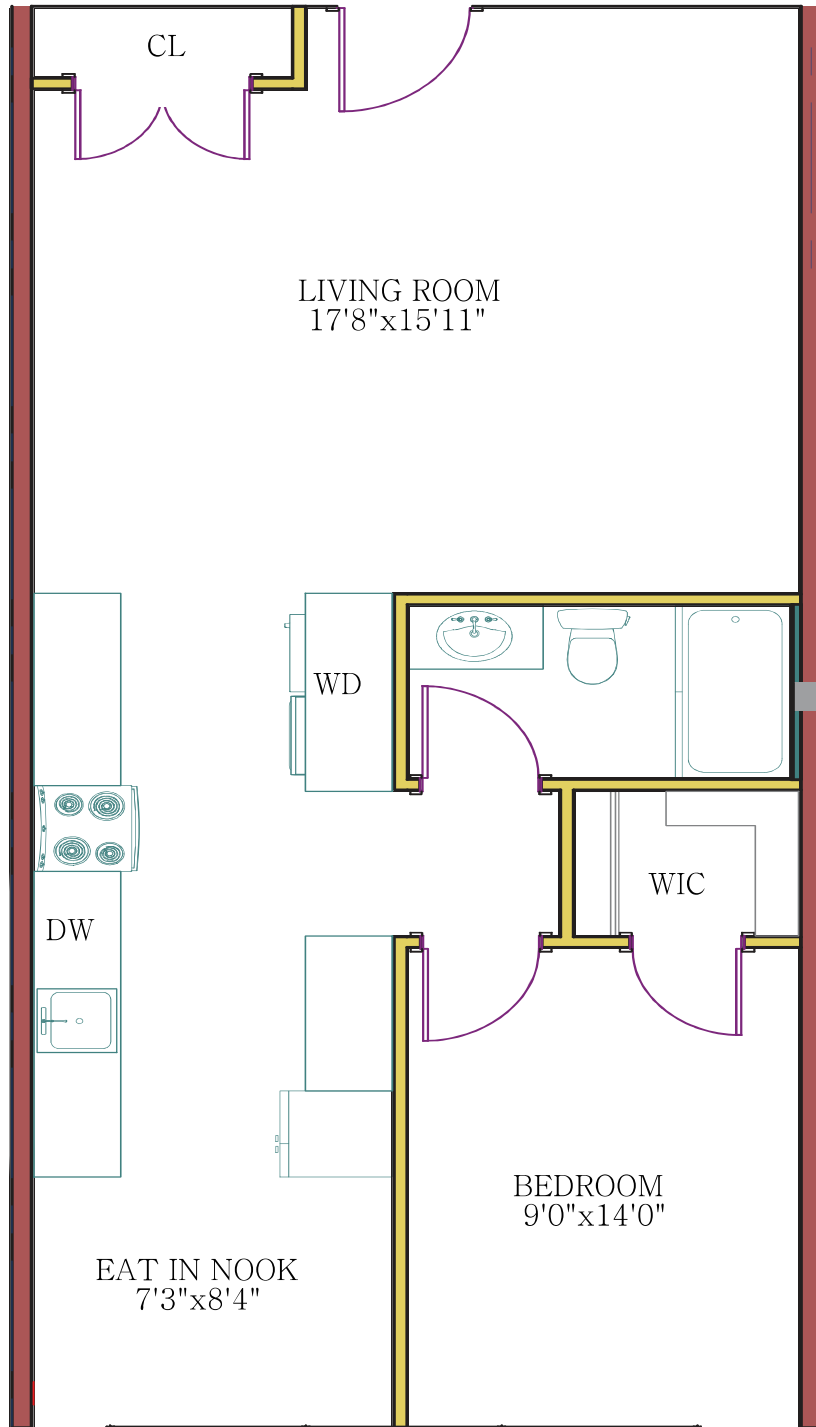

Apartment 1-6
1 Bed | 1 Bath
725 Square Feet

ALL MEASUREMENTS ARE APPROXIMATE