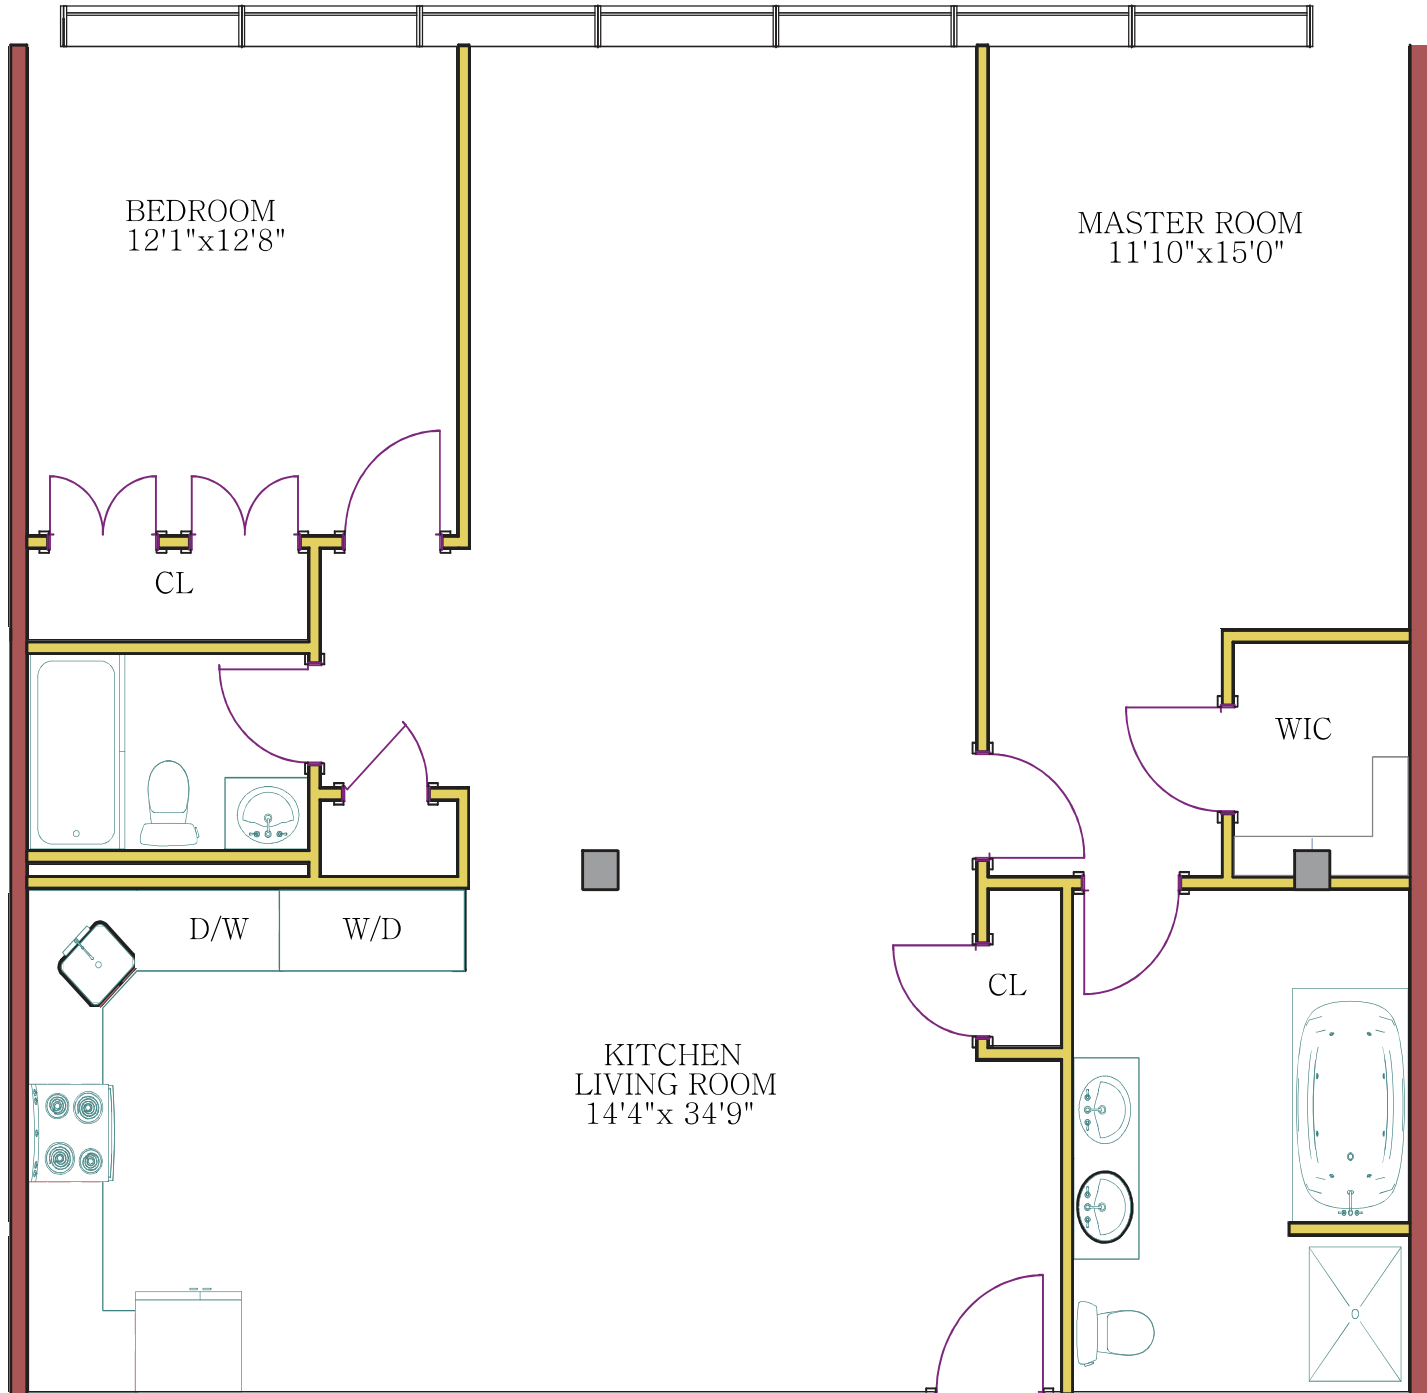

Apartment 1-7  
2 Bed | 2 Bath  
1353 Square Feet

ALL MEASUREMENTS ARE APROXIMATE