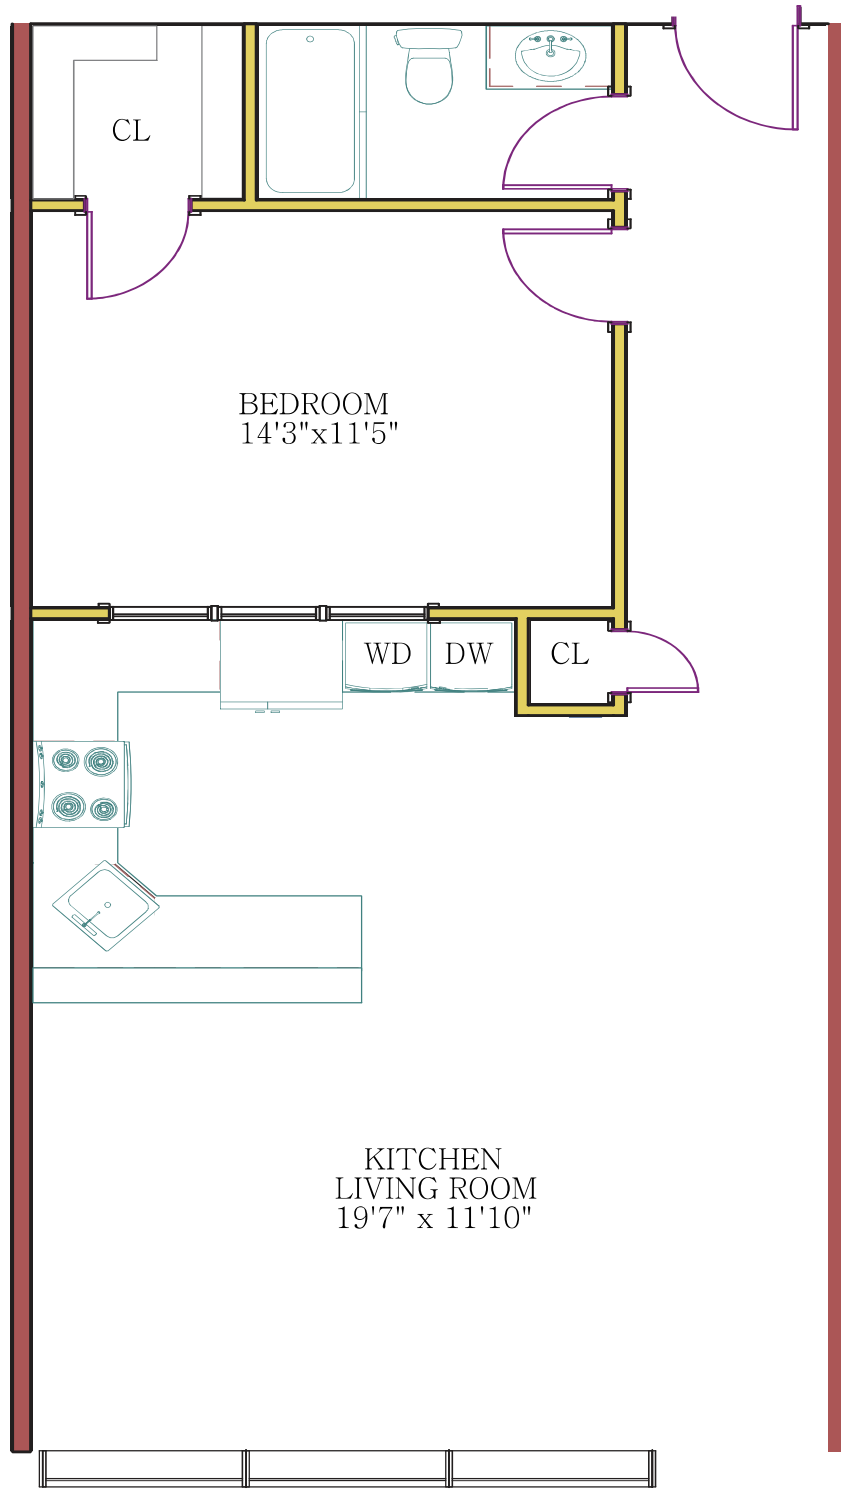

Apartment 1-13
1 Bed | 1 Bath
807 Square Feet

ALL DIMENSIONS ARE APROXIMATE