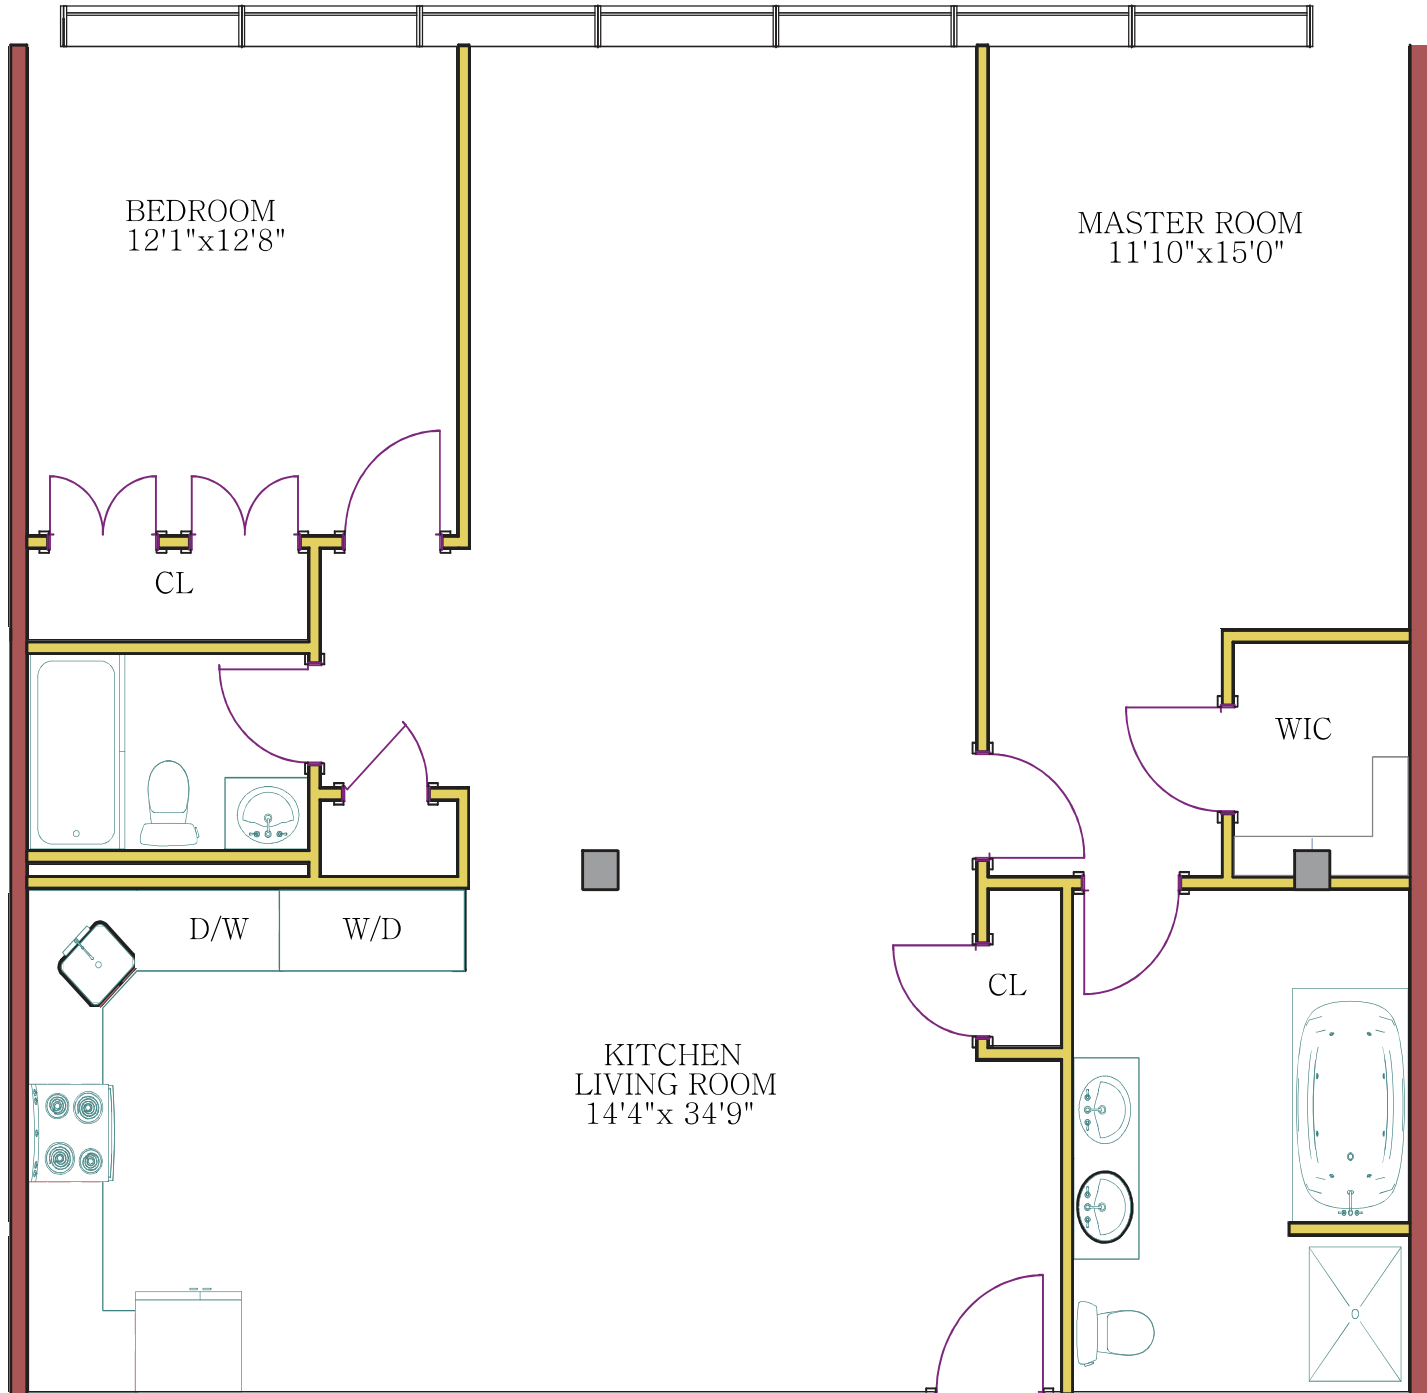

Apartment 1-9
2 Bed | 2 Bath
1353 Square Feet

ALL MEASUREMENTS ARE APROXIMATE