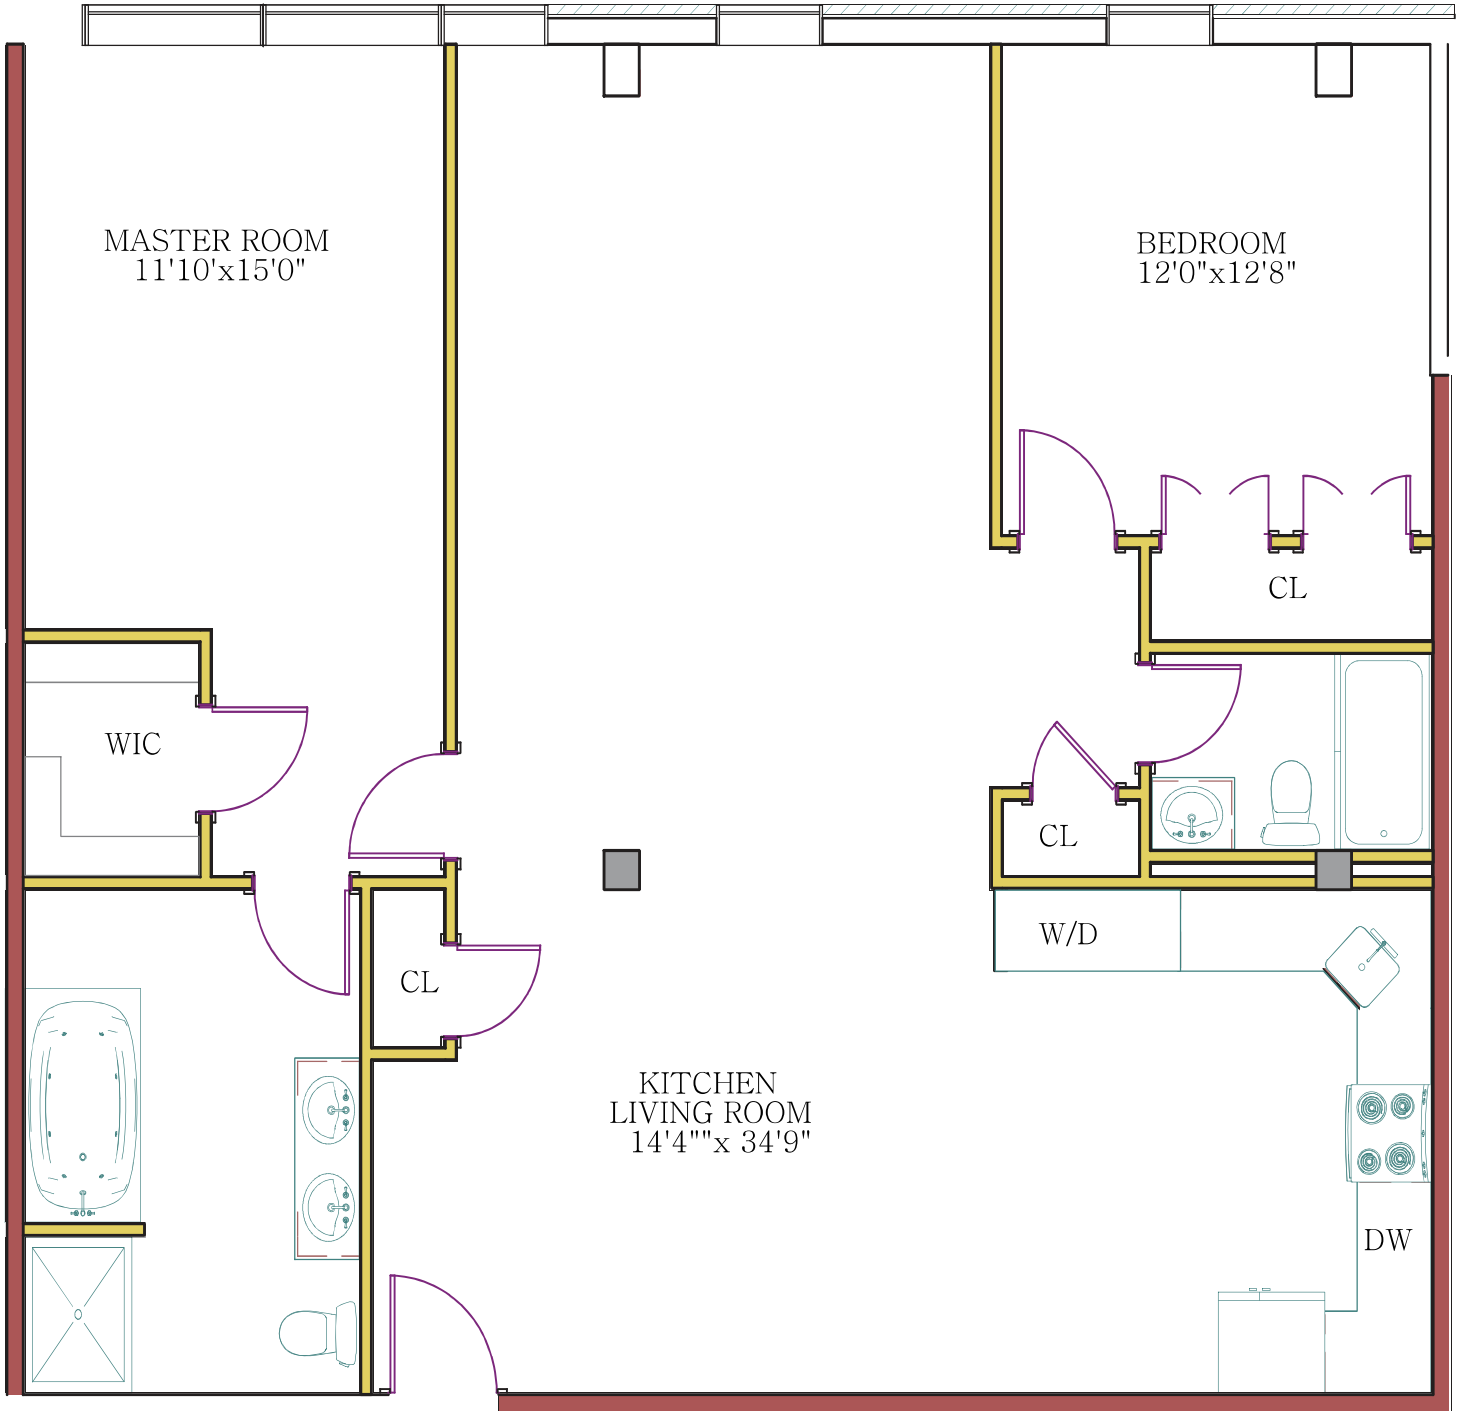

Apartment 1-12
2 Bed | 2 Bath
1353 Square Feet

ALL MEASUREMENTS ARE APROXIMATE