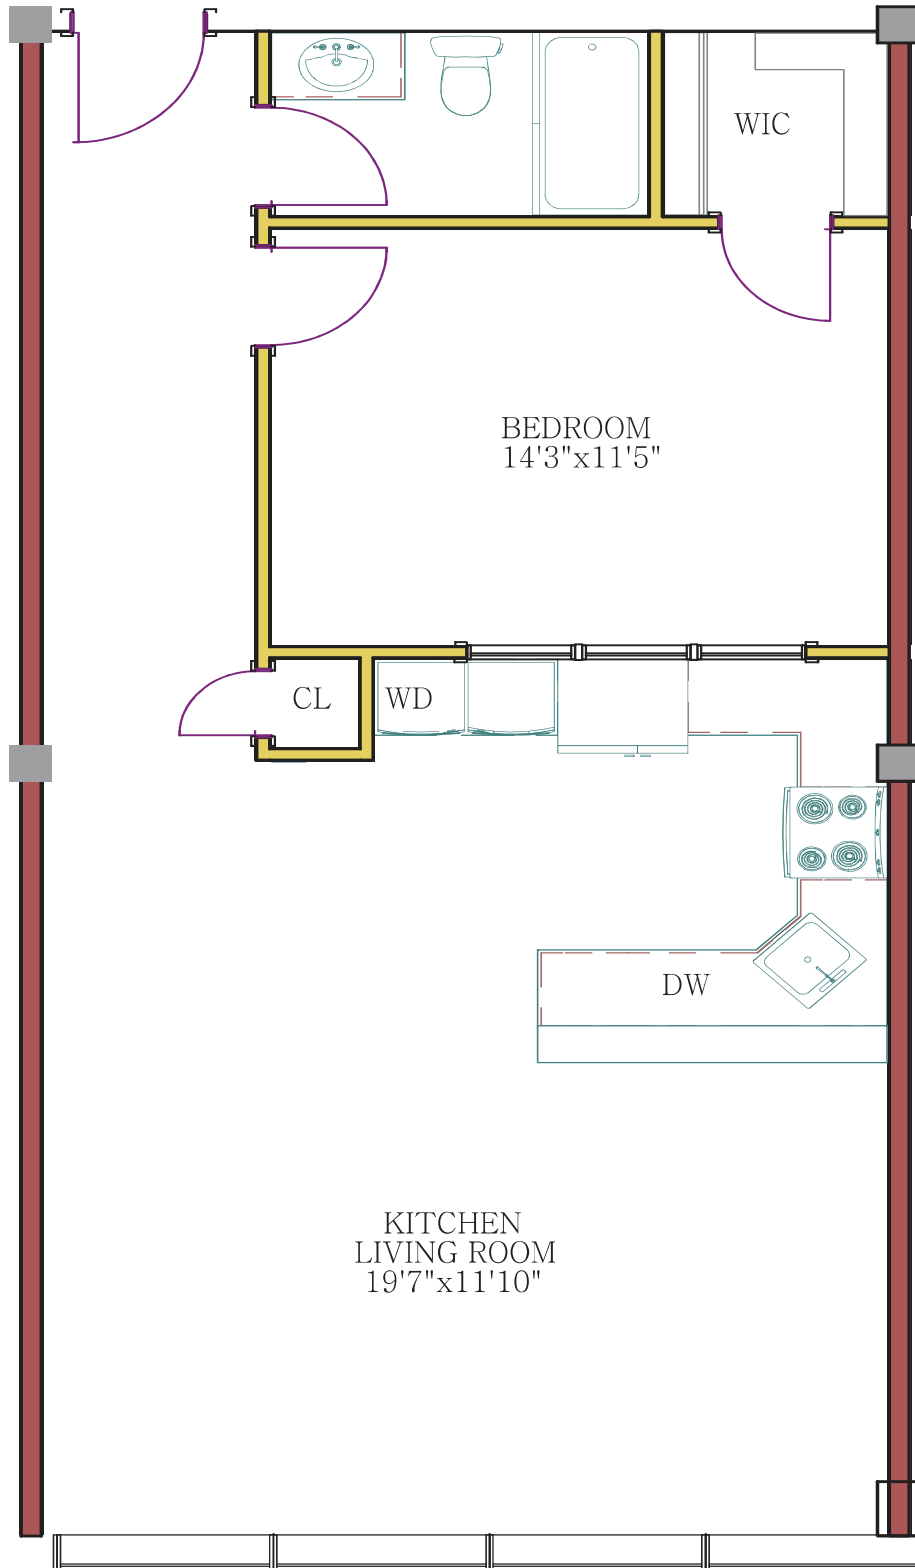

Apartment 1-11
1 Bed | 1 Bath
807 Square Feet

ALL MEASUREMENTS ARE APROXIMATE