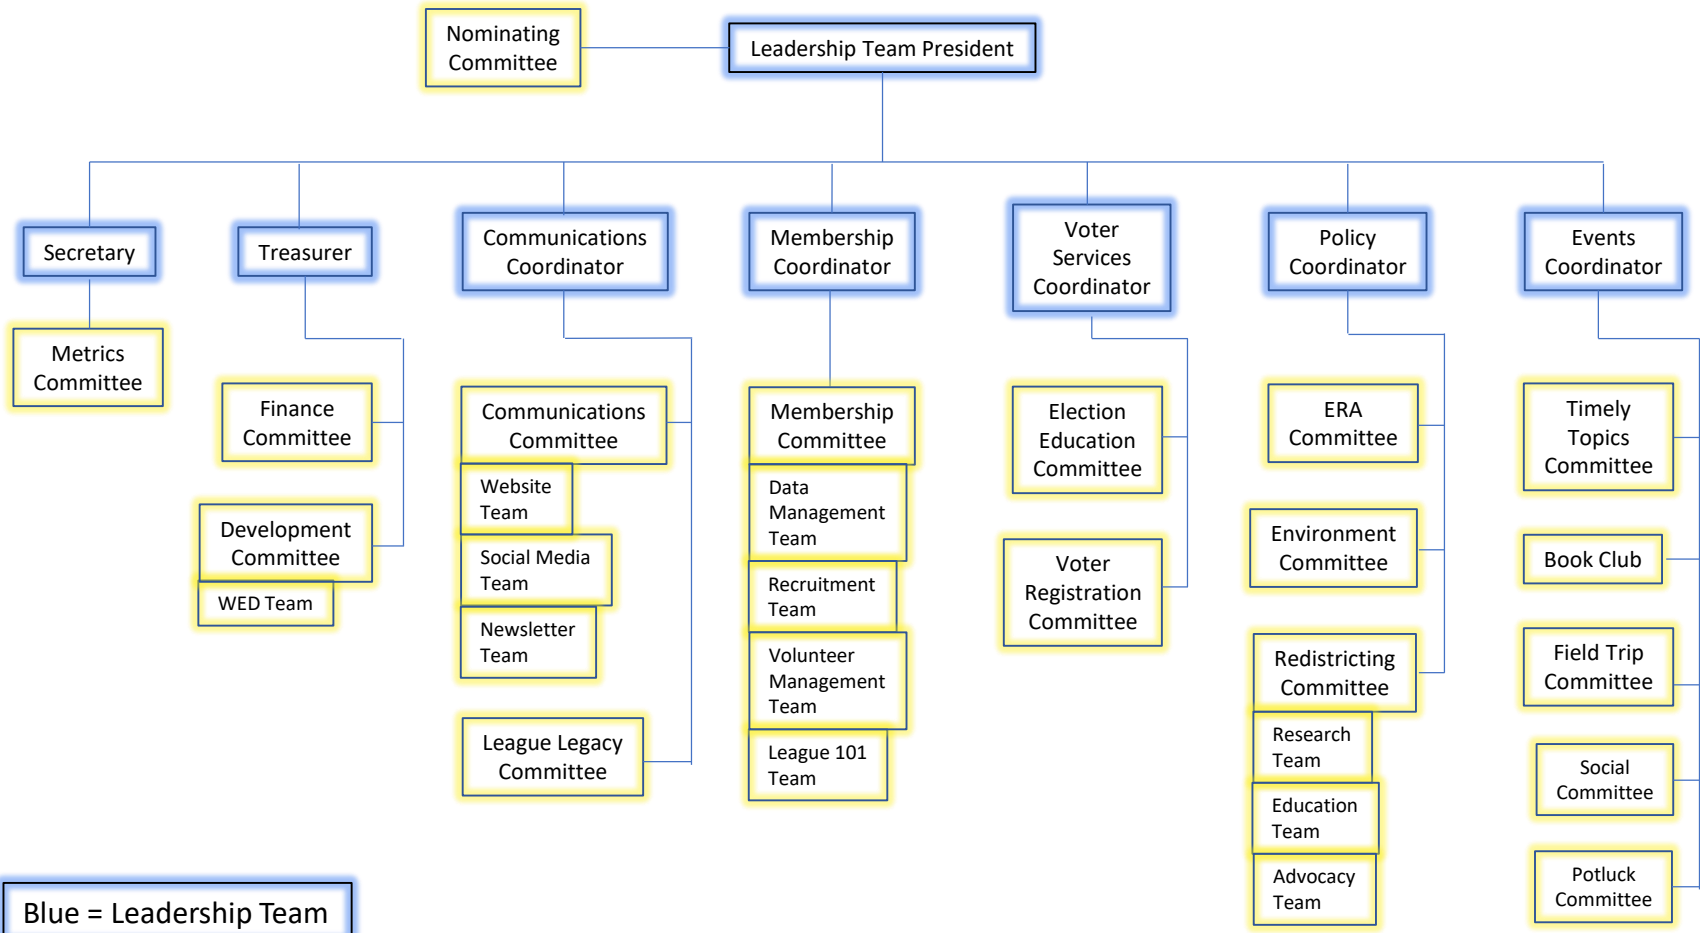

LWV-Wake Leadership Structure

Blue = Leadership Team

Yellow = Committee Leadership