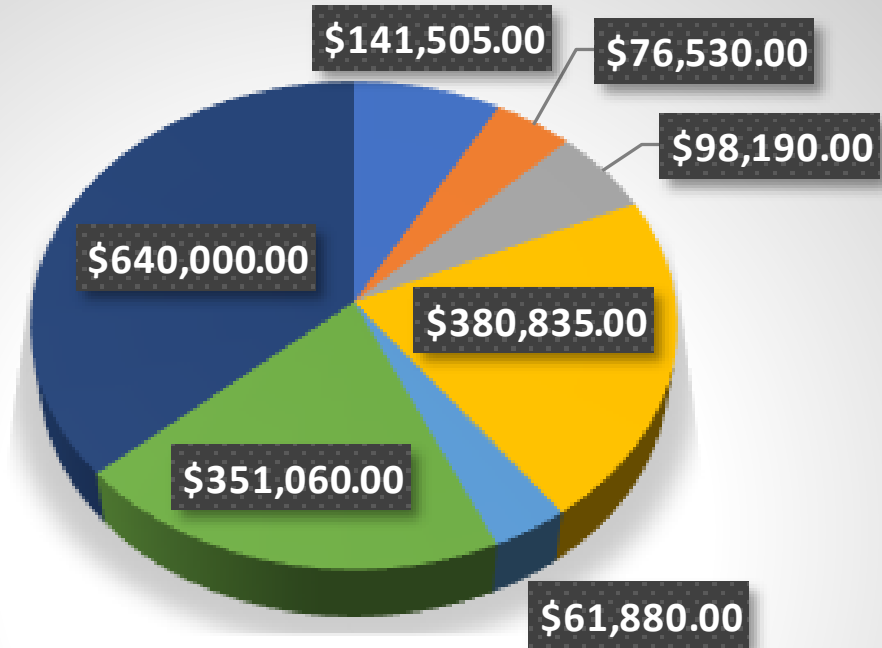

Janie Chapman Offering for State Missions Allocations

- Serve
- Share
- Send
- Start
- Strengthen
- Associational Partnerships
- Woman's Missionary Union

SC Goal: \$1,750,000