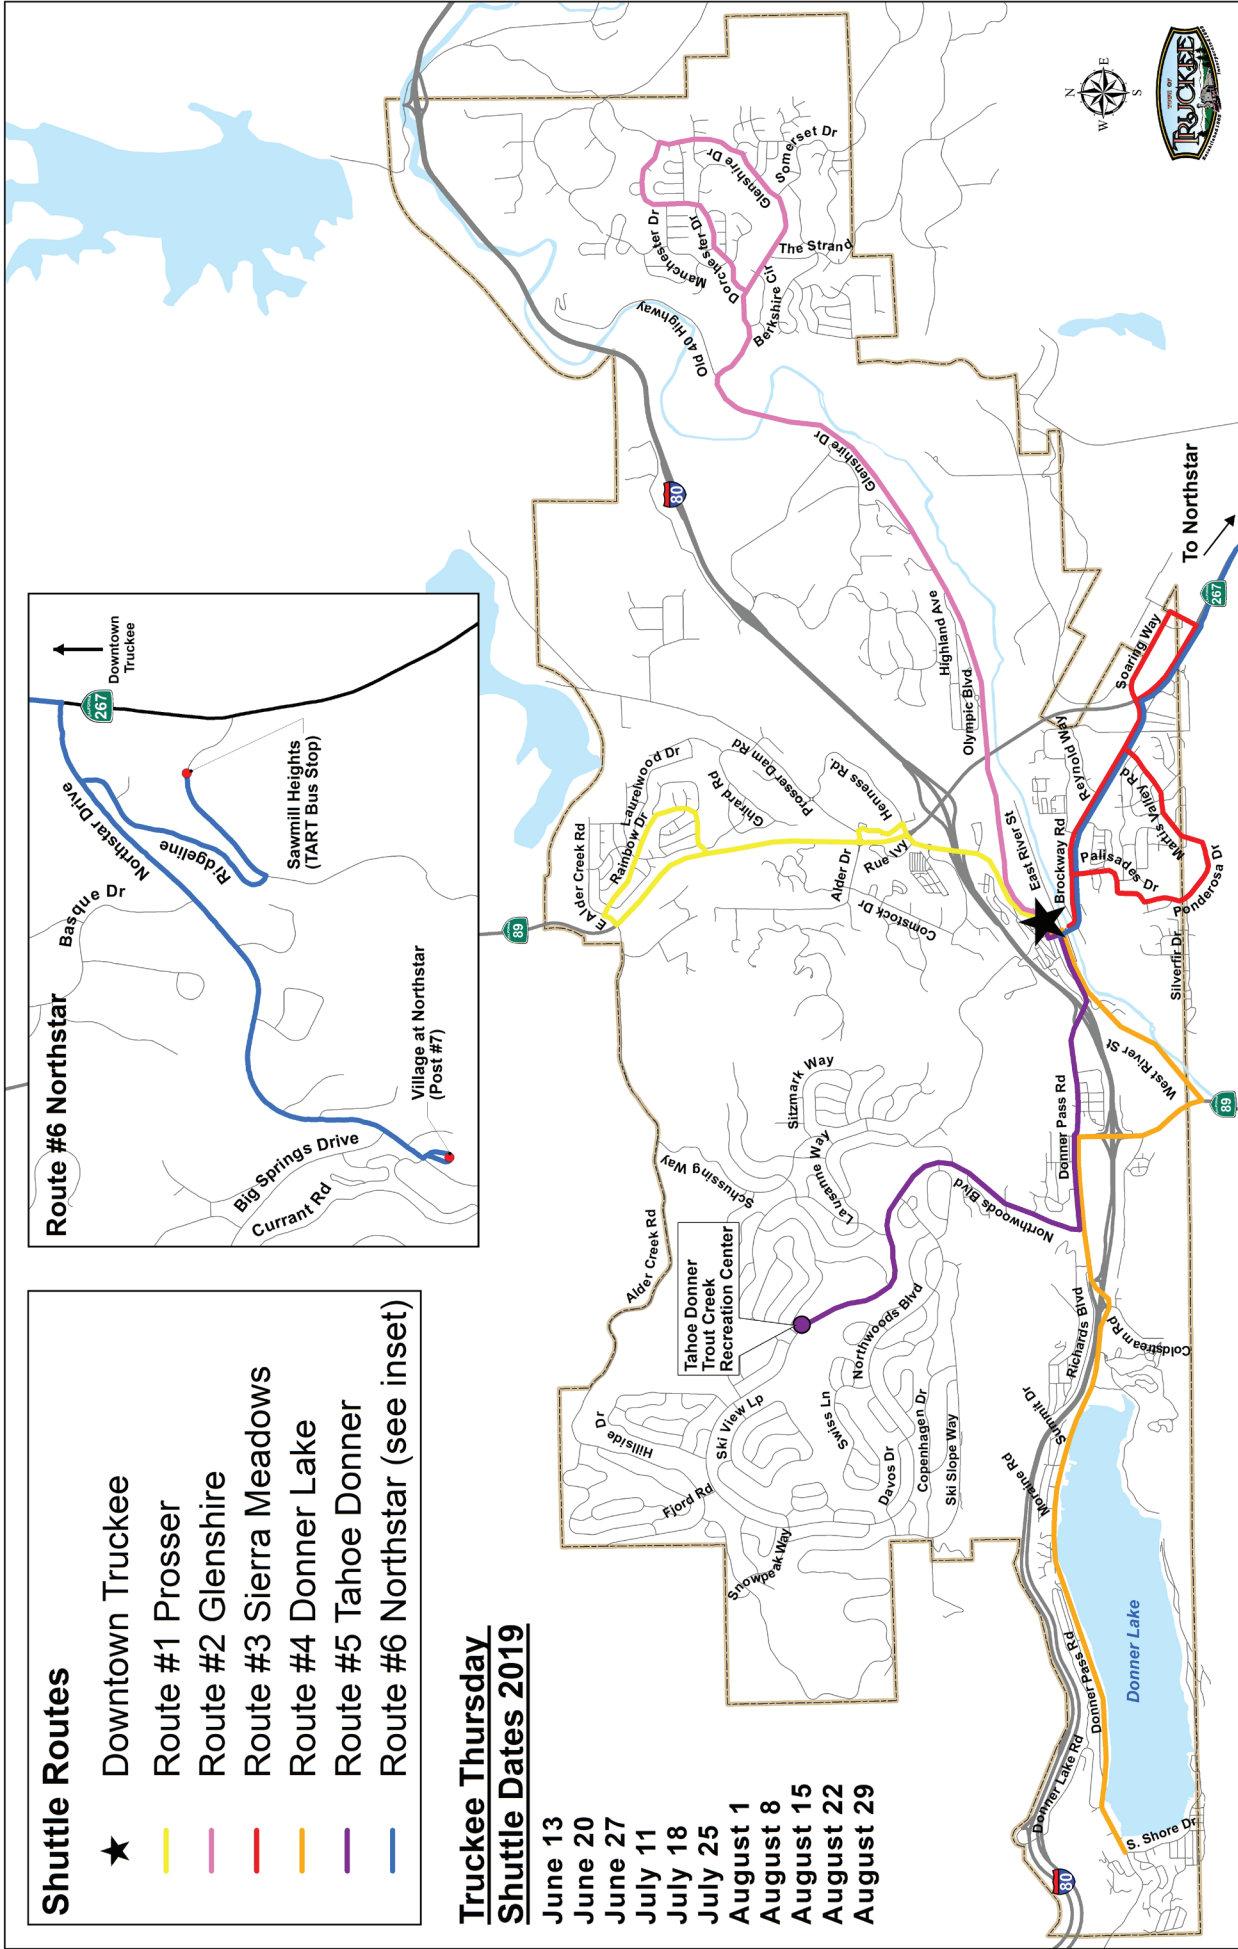

Shuttle Routes

- ★ Downtown Truckee
- Route #1 Prosser
- Route #2 Glenshire
- Route #3 Sierra Meadows
- Route #4 Donner Lake
- Route #5 Tahoe Donner
- Route #6 Northstar (see inset)

Truckee Thursday Shuttle Dates 2019

- June 13
- June 20
- June 27
- July 11
- July 18
- July 25
- August 1
- August 8
- August 15
- August 22
- August 29

Service Funded by: In Partnership with:

www.TahoeTruckeeTransit.com
For inquiries during service hours call
(530) 562-3559