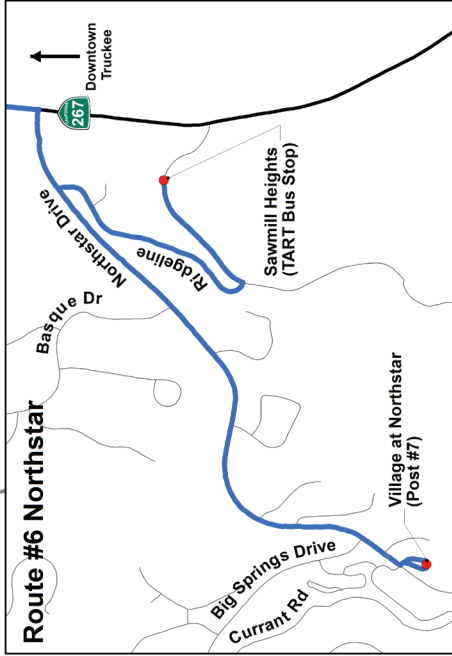

Shuttle Routes

- ★ Downtown Truckee
- Route #1 Prosser
- Route #2 Glenshire
- Route #3 Sierra Meadows
- Route #4 Donner Lake
- Route #5 Tahoe Donner
- Route #6 Northstar (see inset)

Truckee Thursday Shuttle Dates 2019

- June 13
- June 20
- June 27
- July 11
- July 18
- July 25
- August 1
- August 8
- August 15
- August 22
- August 29

Service Funded by: In Partnership with:

www.TahoeTruckeeTransit.com
For inquiries during service hours call
(530) 562-3559