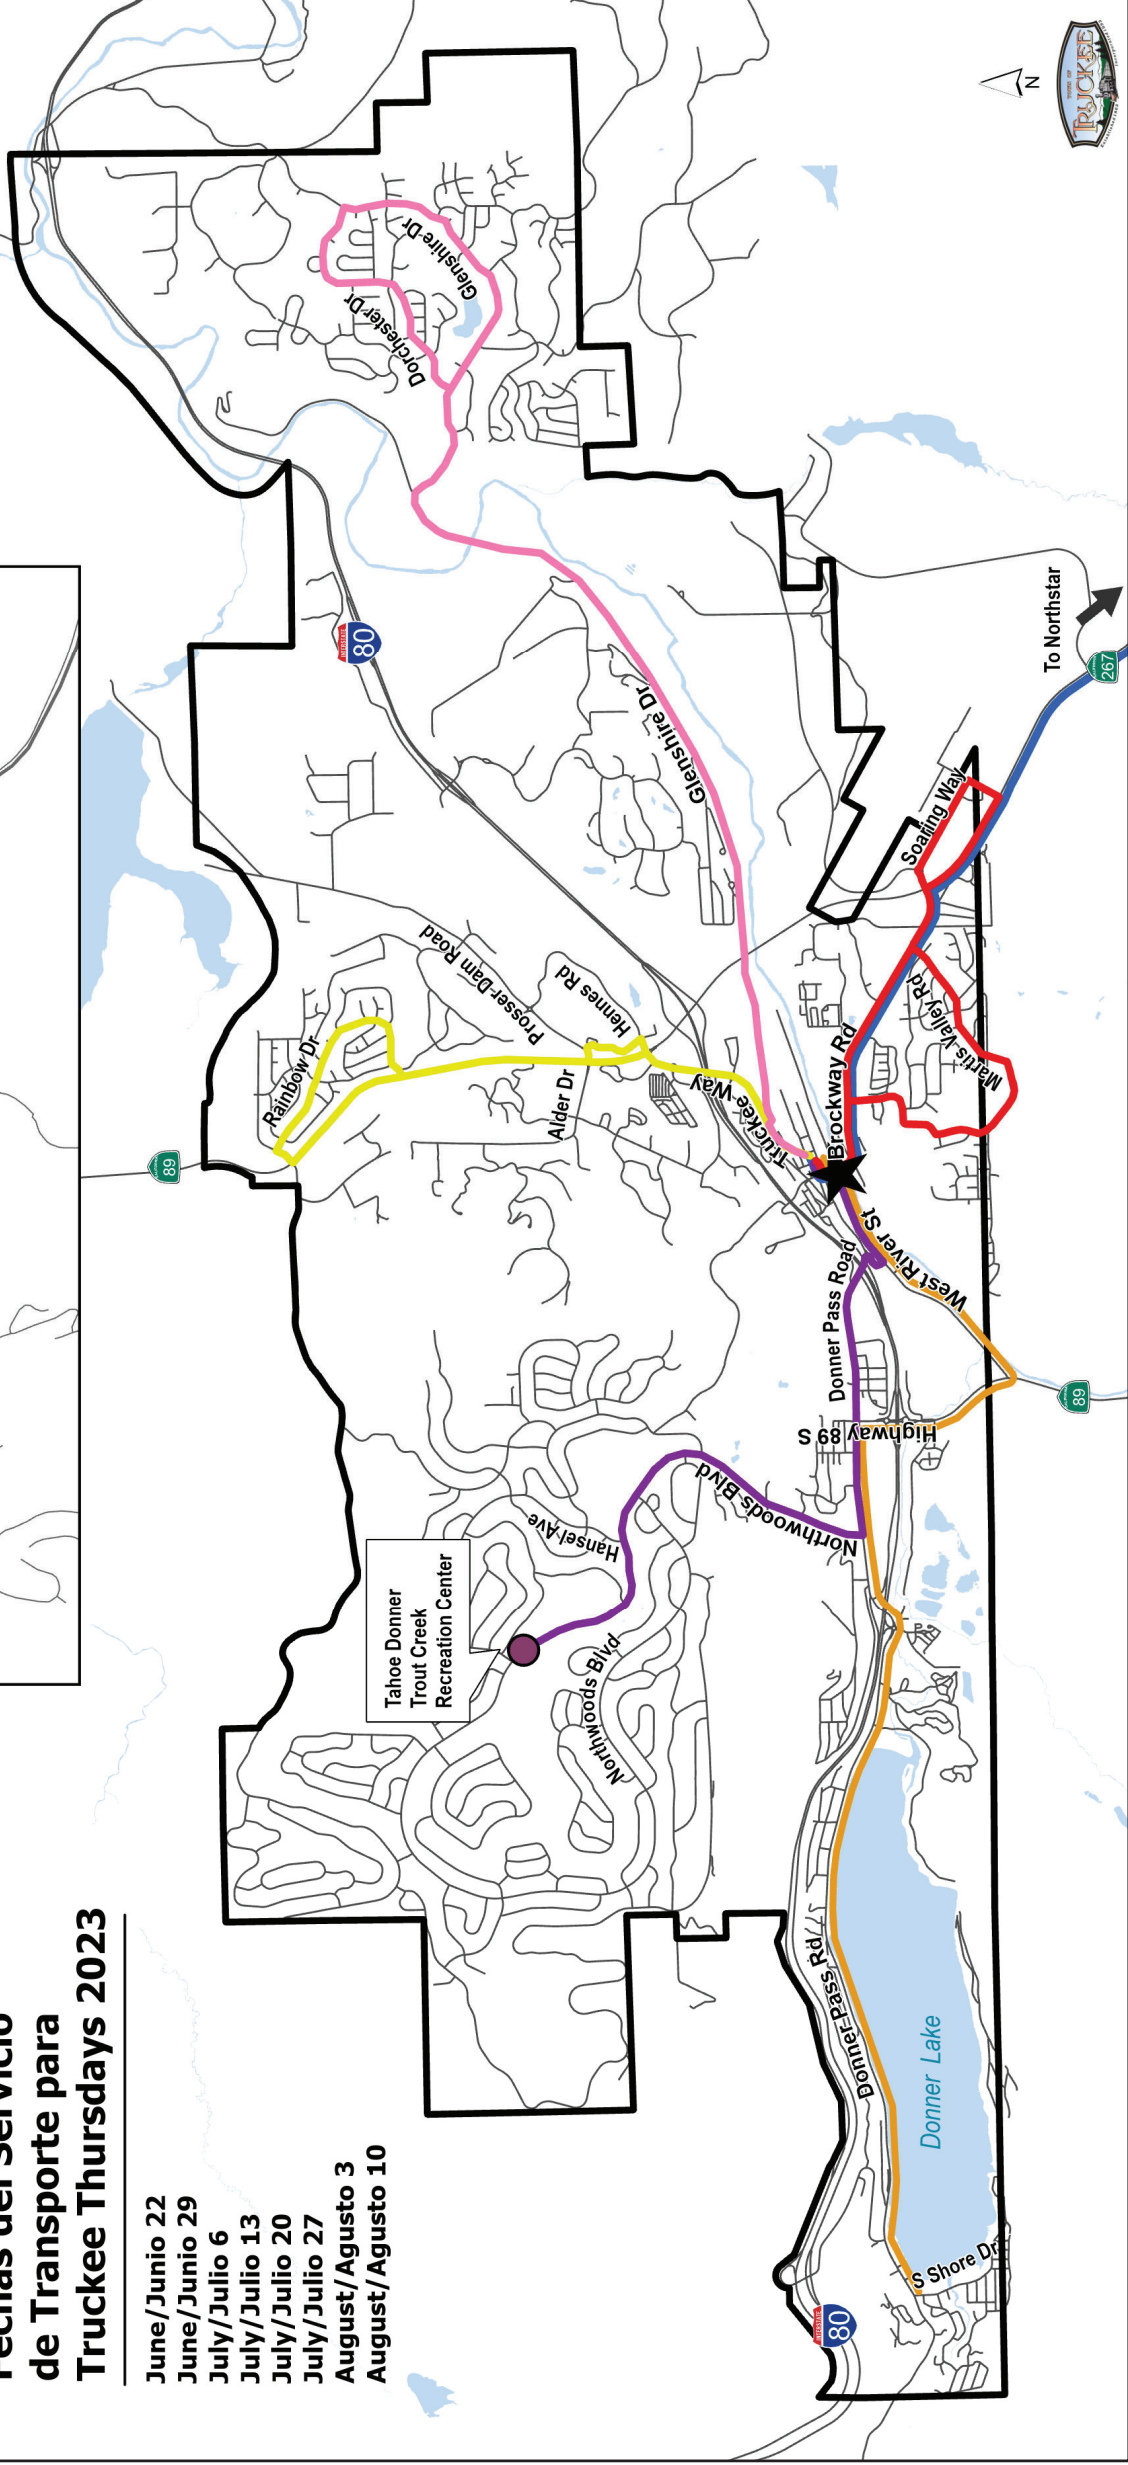

Shuttle Routes/Rutas del Servicio

- Route/Ruta #1 Prosser
- Route/Ruta #2 Glenshire
- Route/Ruta #3 Sierra Meadows
- Route/Ruta #4 Donner Lake
- Route/Ruta #5 Tahoe Donner
- Route/Ruta #6 Northstar (see inset)

Downtown Truckee

Truckee Thursday Shuttle Dates/ Fechas del Servicio de Transporte para Truckee Thursdays 2023

Truckee Thursday Shuttle Dates/ Fechas del Servicio de Transporte para Truckee Thursdays 2023

- June/Junio 22
- June/Junio 29
- July/Julio 6
- July/Julio 13
- July/Julio 20
- July/Julio 27
- August/Agosto 3
- August/Agosto 10

Service Funded by:

In Partnership with:

TRUCKEE
Base camp for a big life

NORTHSTAR
CALIFORNIA

TDMA
TRUCKEE DOWNTOWN MERCHANTS ASSOCIATION

TAHOE DONNER