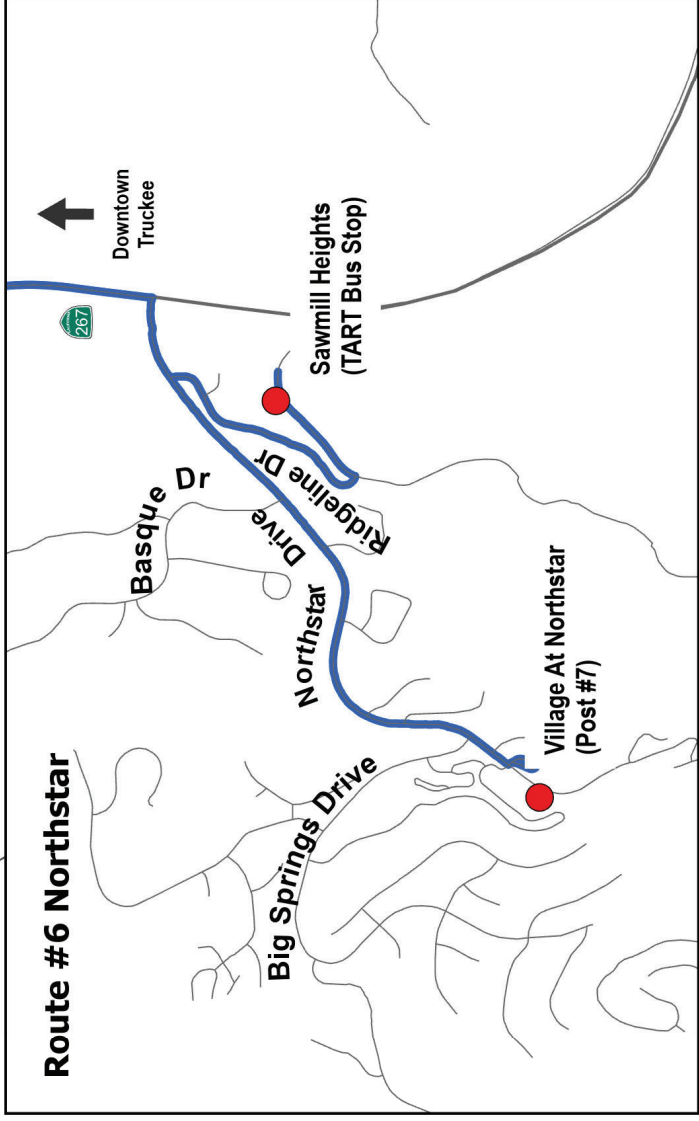

Shuttle Routes/Rutas del Servicio

- Route/Ruta #1 Prosser
- Route/Ruta #2 Glenshire
- Route/Ruta #3 Sierra Meadows
- Route/Ruta #4 Donner Lake
- Route/Ruta #5 Tahoe Donner
- Route/Ruta #6 Northstar (see inset)

Downtown Truckee

Truckee Thursday Shuttle Dates/ Fechas del Servicio de Transporte para Truckee Thursdays 2023

Truckee Thursday Shuttle Dates/ Fechas del Servicio de Transporte para Truckee Thursdays 2023

- June/Junio 22
- June/Junio 29
- July/Julio 6
- July/Julio 13
- July/Julio 20
- July/Julio 27
- August/Agosto 3
- August/Agosto 10

Service Funded by:

In Partnership with:

TRUCKEE
Base camp for a big life

NORTHSTAR
CALIFORNIA

TDMA
TRUCKEE DOWNTOWN MERCHANTS ASSOCIATION

TAHOE DONNER