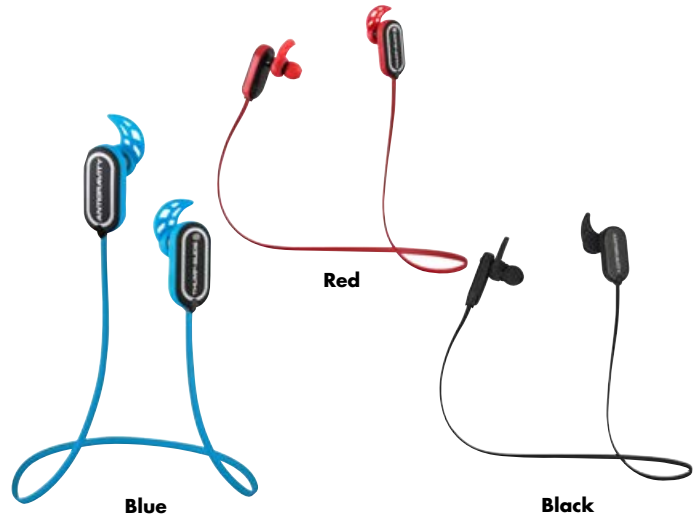

132-7073

\$69.99

THUMP-BUDS® CORDLESS BLUETOOTH EARBUDS

Are you tired of that annoying cable from your earbuds getting in the way and tying you to your phone or audio device and being yanked out when you turn your head or exercise? Antigravity Batteries solves that problem with our new THUMP-BUDS. Now you can enjoy your music, audio books, podcasts and even take phone calls free from cables. Just connect via BlueTooth and listen to high quality audio wherever your active lifestyle takes you, no cords, no hassle. Experience the freedom of movement!

Accessories included

Thump-Buds® cordless Bluetooth earbuds

- Complete control with skip track, pause and volume control
- Answer calls with a push of a button
- Pairs with any Bluetooth device
- 4 to 5-hour battery life with one charge