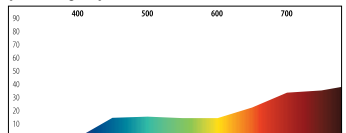

65% Light Transmission

Smoke

lenses provide the perfect all-around tint for bright light conditions. This popular lens color blocks the brightest sun rays and glare without producing any color distortion.