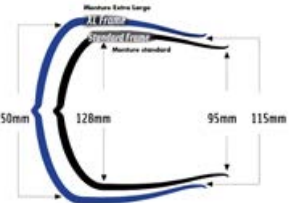

XL (wide) Fit

Head size varies from person to person, and certain glasses can present a problem for larger heads; some people find standard-sized glasses to be too small on the face or tight in the temples. The solution is a wider frame that not only feels comfortable, but also looks natural (XL frames are +/- 18% wider).