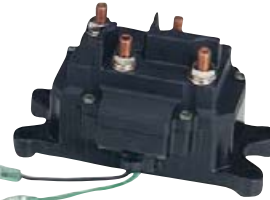

QUADRAX

UTILITY QUADRAX 2500 WINCH

Quadrax 2500 winch

A quality winch at a great price.
Single line rated pull: 2500lb (1134kg)
Motor: SEALED Powerful 1.0 HP 12V permanent magnet motor
Control: Handlebar mounted mini-thumbswitch & Remote Control Upgrade
Gear Train: Three stage Planetary metal gearing
Gear reduction ratio: 136:1
Clutch: Cam activated
Drum size: Diameter 2.0" / Length 2.9"
Contactor: SEALED 4 post heavy duty contractor
Cable: 40ft of 7/32" galvanized steel wire rope
Fairlead: Multi-dimensional roller fairlead
Motor Leads: 2.4M (6mm2)
Remote Control Leads: 3.05M (0.45mm2)
Battery: 12 Amp/hour minimum for winching
Battery Leads: 0.92M (6mm2)
Finish: Grey
Warranty: 90 days
Includes: Remote control 104-7030, mini switch 104-7028, fairlead adapter plate 104-2019, roller fairlead 104-1600, contactor 104-7027, cable assy 104-7026, hook 104-7025.

104-2500	Quadrax 2500 Winch kit	$187.74

WINCH ACCESSORIES

Synthetic Cable

104-7031	Synthetic Rope (40ft)	$123.84

Steel cable

104-7029	Steel cable 40' 7/32	$15.01

Remote control

104-7030	Cabled remote	$22.23

Winch wireless remote assembly

Includes: wireless remote, control box, and accessories. Fits all Quadrax winches. For security reason, the winch wireless remote has to be installed with mini-switch together and the red wire of mini-switch has to be connected to ATV key-switch. With ATV key-switch in off position, the remote and mini-switch can be on/off at same time, which will protect winch user from touching remote by mistake, also protect winch from starting accidentally or leaking electricity. Motovan will not take any responsibility in case of damage/injury because of wrong connections. This remote will fit most of winches in the market with right connection.