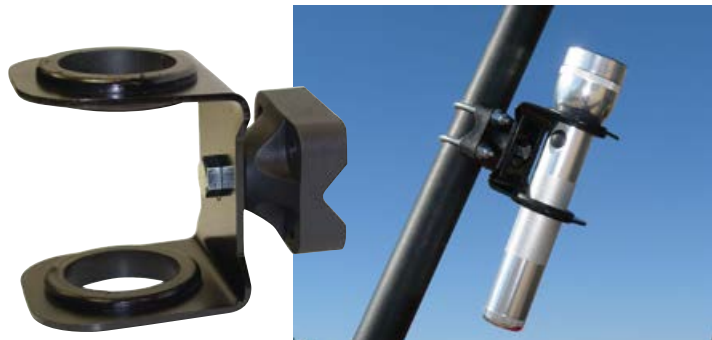

All Rite® Rack Rider Flashlight

- Flashlight holder can be mounted within reach to provide a handy place to carry a flashlight.
- Holder can be rotated to use the flashlight when extra light is needed.

110-RRF	ATV	$20.67
110-URRF	UTV	$20.67