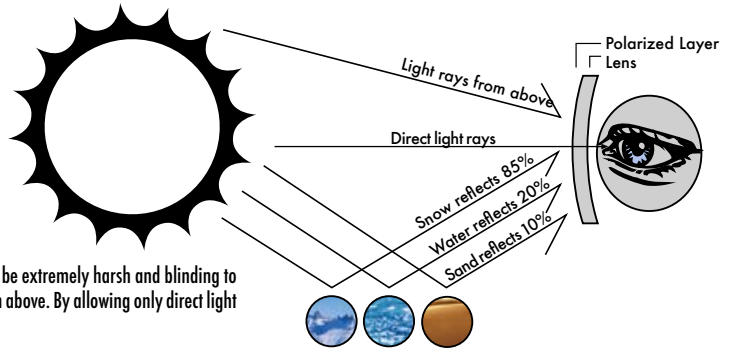

OPTIONAL FEATURES (CONT.)

Multi Fit Adjustable Nose Bridge

Adjustable nose pads glasses are specifically designed to fit a variety of facial and nose bridge structures. With the addition of an adjustable nosepiece, a perfect fit can be achieved by bending each flexible nose pad inward, outward, forward, or backward.

Fit Over

Visual clarity is essential to safety, and for some, a magnifier lens isn't enough to read or see finite details. Edge Eyewear's larger safety glasses comfortably fit over prescription glasses.

Ladies Style

Ladies glasses are designed to meet fashion standards for women, while also maintaining their safety rating. Edge ladies glasses won't ride on the cheekbones, won't touch the eyelashes, and are made with materials that will not snag the hair.

Polarized Lens

In 1999, Edge Eyewear became the first company ever to offer polarized lenses for safety glasses. Light can be extremely harsh and blinding to the eye. Polarized lenses feature a special filtering layer that blocks reflected light from below and glare from above. By allowing only direct light to enter, this lens maximizes the ability to see without excessive blinding light.

LIGHT TRANSMISSION GRAPHS

ALL EDGE EYEWEAR LENSES PROVIDE 99.9% UV PROTECTION - HIGHEST LEVEL OF PROTECTION ON THE MARKET

Bright Sunny Conditions

Desert Conditions

Hazy Conditions

Cloudy Conditions

Indoor or Low Light Conditions

Partly Cloudy Conditions

Snowy or High Altitude Conditions

Water Conditions

Clear

is the classic lens color for safety glasses. Clear lenses offer the greatest amount of visible light transmission, making them ideal for indoor and low light conditions.

Anti-Reflective

lenses are great for indoor and outdoor conditions. A light silver mirror coating on a clear lens reflects light that hits the lens' surface, resulting in a reduction of reflection and glare.

Smoke

lenses provide the perfect all-around tint for bright light conditions. This popular lens color blocks the brightest sun rays and glare without producing any color distortion.

Yellow

lenses make dull, overcast, and foggy conditions appear brighter and filter low levels of blue light. This lens color increases depth perception and contrast during dawn or dusk activities, including driving.

Polarized Gradient Smoke

lenses have a vertical smoke-to-clear tint that equalizes harsh light from above and soft light from below. A favorite for daytime reading and driving. The addition of a polarizing filter increases clarity by reducing glare.

Polarized Smoke

lenses provide the perfect all-around tint for bright light conditions. This popular lens color blocks the brightest sun rays without producing any color distortion. The addition of a polarizing filter increases clarity by reducing glare.

Polarized G-15 Silver Mirror

lenses provide contrast and image definition while maintaining a neutral, true-to-life perspective. A silver mirror coating adds a reflective layer to the cooling properties of a green-colored base tint, pioneered by the U.S. Air Force. The addition of a polarizing filter increases clarity by reducing glare.

Aqua Precision Red Mirror

Polarized Aqua Precision Blue Mirror