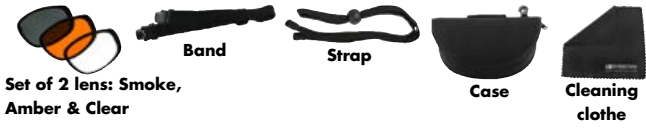

Set of 2 lens: Smoke, Amber & Clear

Sport & Street II

• Frame size: Large • Impact resistant polycarbonate lenses • Adjustable temples • 2 additional nose tabs • Polycarbonate frame • 100% UV protection • 3 sets of lenses: Anti-fog smoked, clear & amber • Closed cell foam • CE approved

350-0239 $35.98