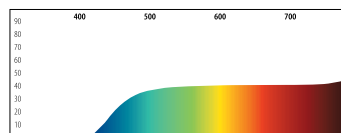

Anti-Reflective

lenses are great for indoor and outdoor conditions. A light silver mirror coating on a clear lens reflects light that hits the lens' surface, resulting in a reduction of reflection and glare.

65% Light Transmission