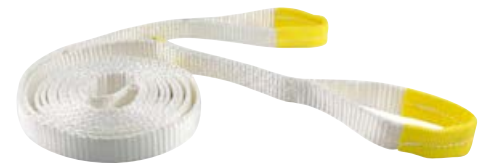

10-09160 \$50.99 (2)

Recovery straps
 • Feature a sewn end loop with an overlay of high-tenacity nylon to ensure longer life in the pull area where most of the wear occurs in this type of towing system • The sewn-in loop also makes it easier to attach the strap to the tow hooks on the vehicles • Heavy 415 series thread is used in the sewing process to ensure the advertised load limits are met or exceeded • When using, simply attach the loops to tow hooks on both vehicles, once the web tightens up, the webbing will stretch 10% to actually slingshot the stuck vehicle out • 1" x 15' • 7500 lb. (breaking strength) / 3750 lb. (maximum vehicle weight)