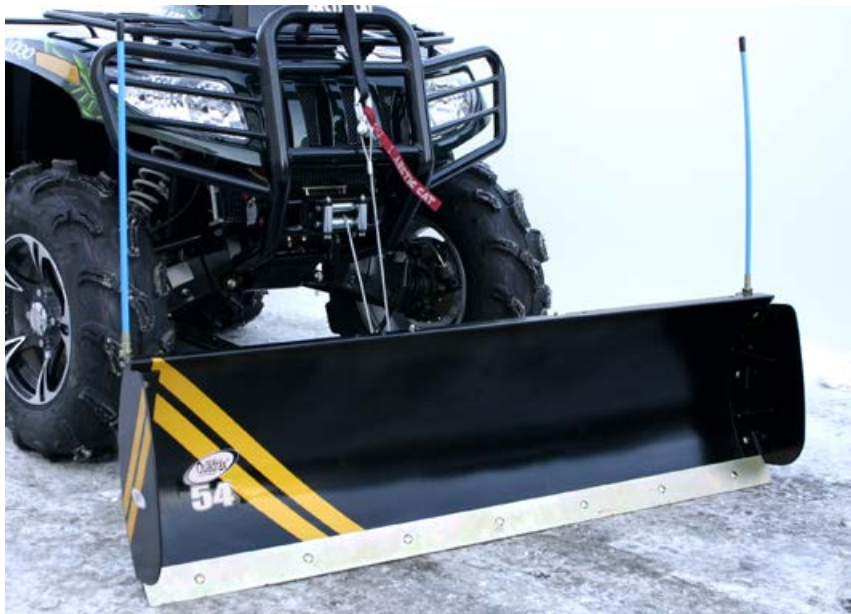

QUADRAX

— U T I L I T Y —

ATV BLADES THE BEST AT THE BEST PRICE

QUADRAX SE steel plow blades

• Constructed of 11 gauge steel, 15 1/2" high • ES blades come with steel wear bar and skid shoe • They are suitable for all Quadrax mounting kits (sold separately)

For more details see page 1026

165-510-06	54" SE Plow blade	Black	\$148.08
165-520-06	60" SE Plow blade	Black	\$153.29

QUADRAX LX Full-equipped reinforced steel plow blades

• Rugged blades made of heavy gauge steel with reinforced ribs, 15 1/2" high • The 66" and 72" models have added transverse reinforcement • All LX blades come with reflective strips, markers, drift cutter, steel wear bar and skid shoe