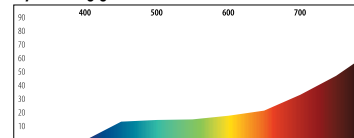

Polarized Smoke

lenses provide the perfect all-around tint for bright light conditions. This popular lens color blocks the brightest sun rays without producing any color distortion. The addition of a polarizing filter increases clarity by reducing glare.

14% Light Transmission