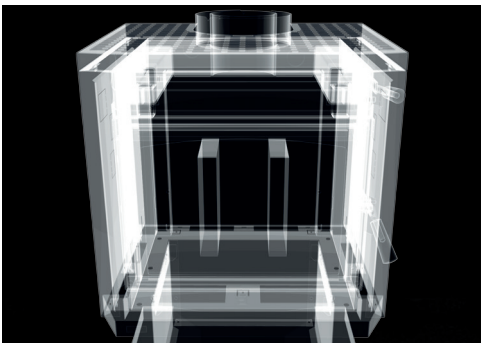

a smarter designed firebox

Incoming air is preheated by the hot exhaust inner flue, delivering super heated combustion air. The specially designed firebox creates four distinct burn areas, delivering you more heat from the wood you burn and less smoke going up the chimney.