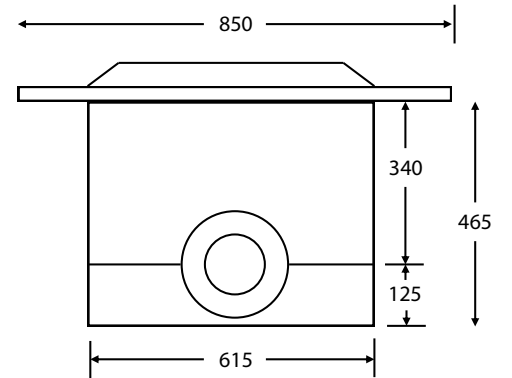

insert clearances

IMPORTANT: It is the responsibility of the installer to ensure that the installation of this appliance complies with AS/NZS 2918. The above installation diagrams are provided as a guide only.