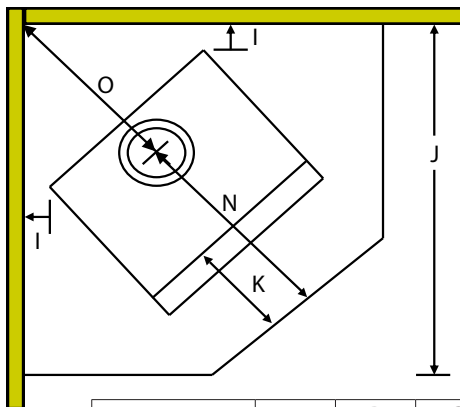

freestanding clearances

all clearances mm	A	B	C	D	E	G	H	I	J	K	N
No flue shield	310	170	300	955	300	800	320	38	1000	300	650
With flue shield	310	85	210	870	300	800	301	19	1000	300	650

all dims mm	O	P	R	S	T	U	V
Genesis / Galaxy	200	130	740	540	130	485	-
Phoenix	200	130	670	540	130	485	-

IMPORTANT: It is the responsibility of the installer to ensure that the installation of this appliance complies with AS/NZS 2918. The above installation diagrams are provided as a guide only.