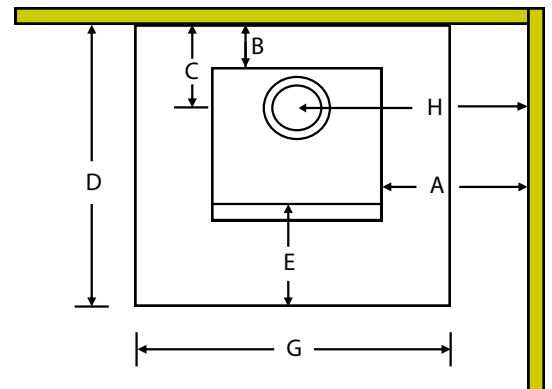

freestanding clearances

all clearances mm	A	B	C	D	E	G	H	I	J	K	N
No flue shield	310	170	300	955	300	800	320	38	1000	300	650
With flue shield	310	85	210	870	300	800	301	19	1000	300	650

all dims mm	O	P	R	S	T	U	V
Genesis / Galaxy	200	130	740	540	130	485	-
Phoenix	200	130	670	540	130	485	-

IMPORTANT: It is the responsibility of the installer to ensure that the installation of this appliance complies with AS/NZS 2918. The above installation diagrams are provided as a guide only.