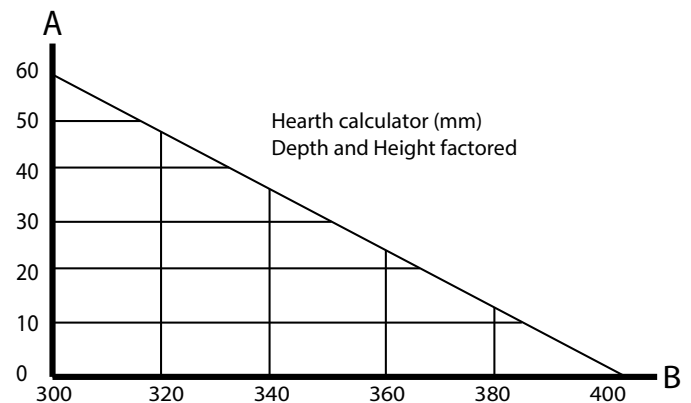

insert clearances

IMPORTANT: It is the responsibility of the installer to ensure that the installation of this appliance complies with AS/NZS 2918. The above installation diagrams are provided as a guide only.