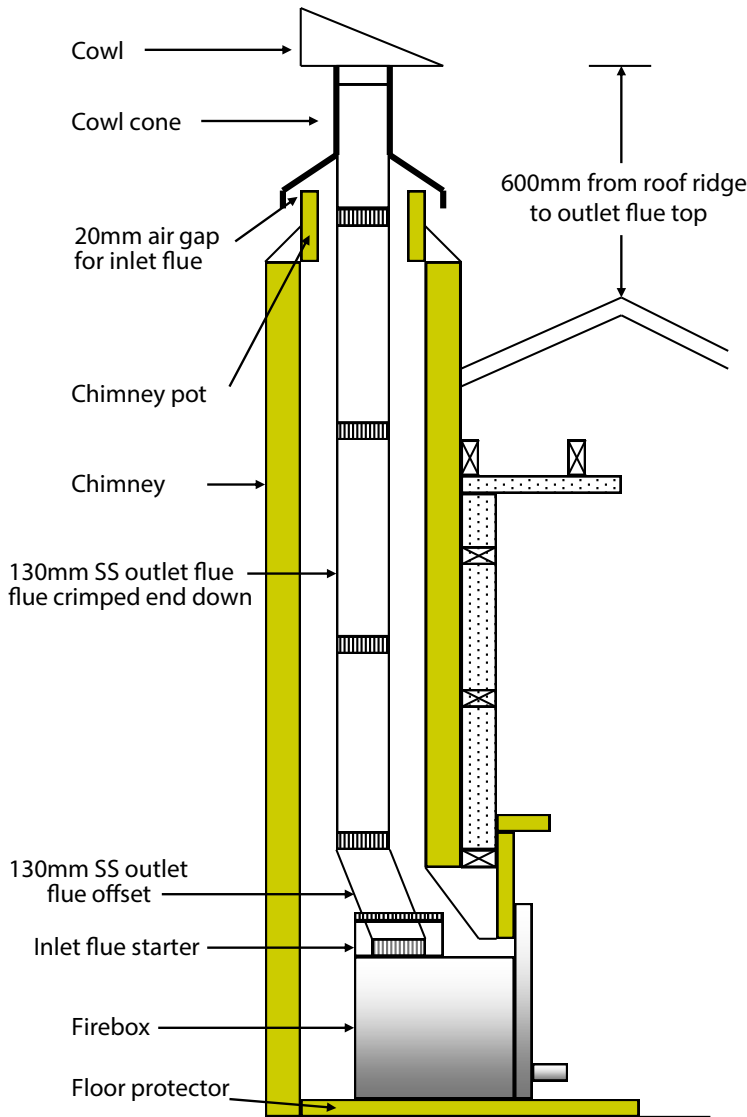

Minimum Chimney Height (excluding cowl)

Depending on local circumstances, taller chimneys may be required for satisfactory performance. Check with your local building authority.

4.2m Flue Kit Components

 **IMPORTANT:** It is the responsibility of the installer to ensure that the installation of this appliance complies with AS/NZS 2918. The above installation diagrams are provided as a guide only.

insert clearances