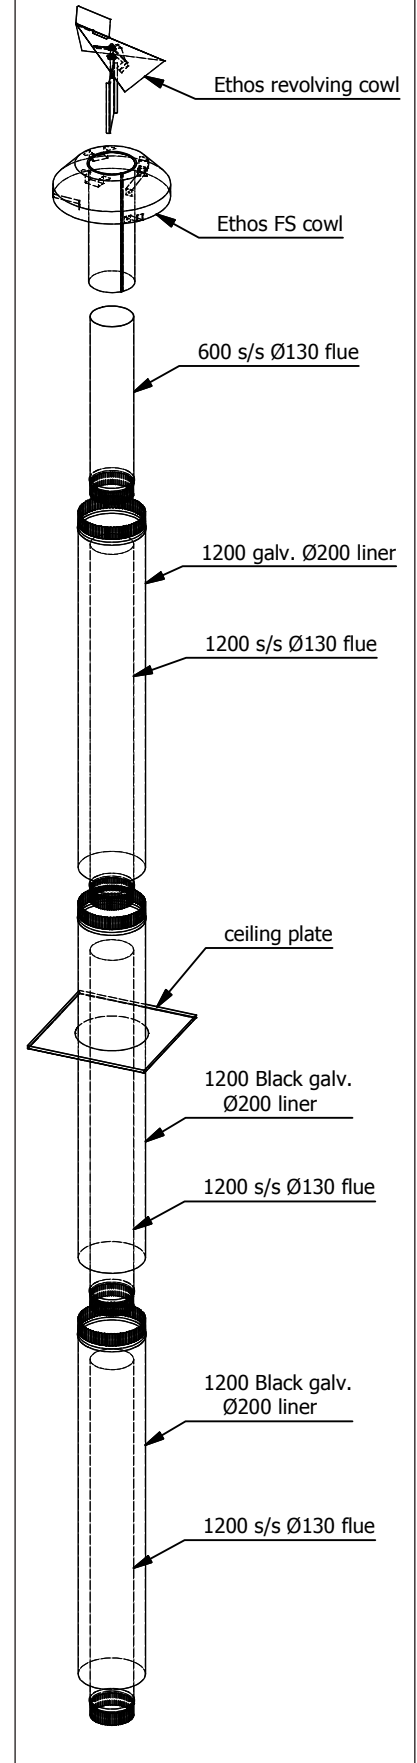

4.2m Flue Kit Components

IMPORTANT: It is the responsibility of the installer to ensure that the installation of this appliance complies with AS/NZS 2918. The above installation diagrams are provided as a guide only.