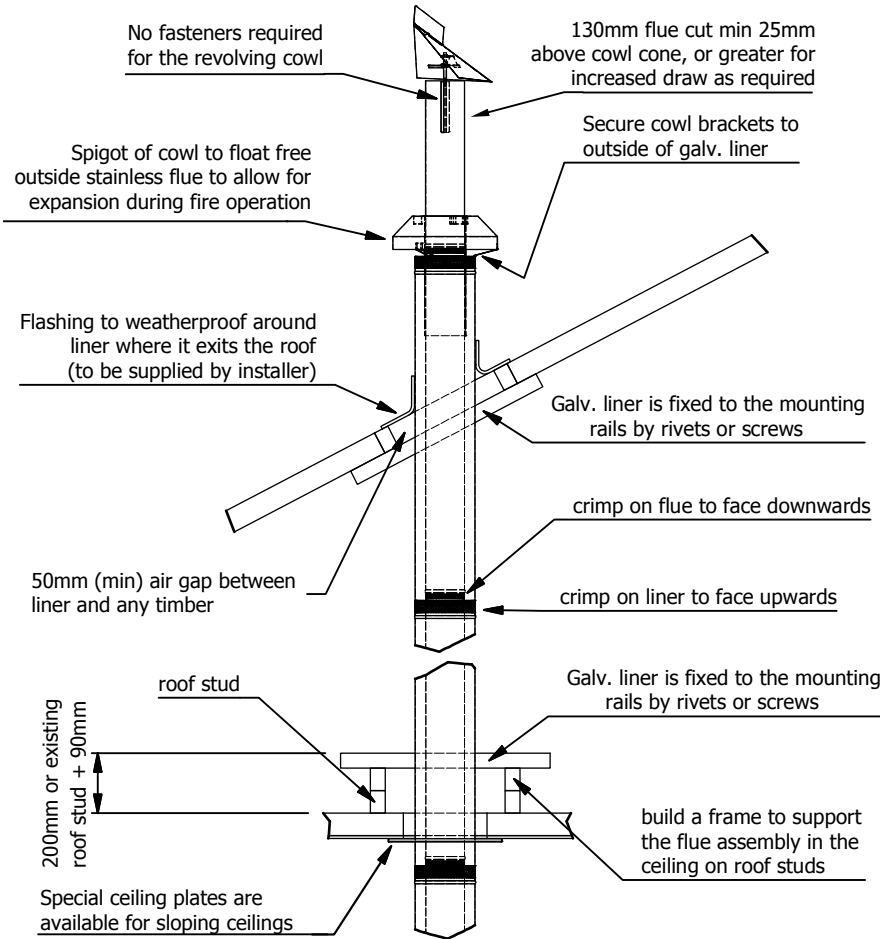

flue kit details

This Flue Kit must be installed by a suitably qualified tradesperson or a solid fuel heater installer.

* This kit may require additional components to complete installation.

Roof & Ceiling Installation