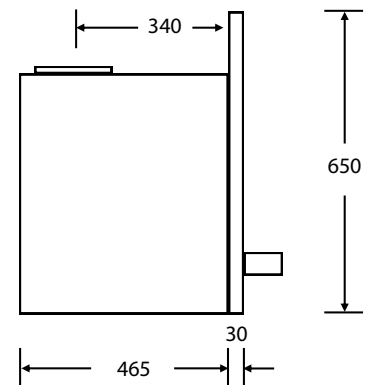

insert clearances

IMPORTANT: It is the responsibility of the installer to ensure that the installation of this appliance complies with AS/NZS 2918. The above installation diagrams are provided as a guide only.