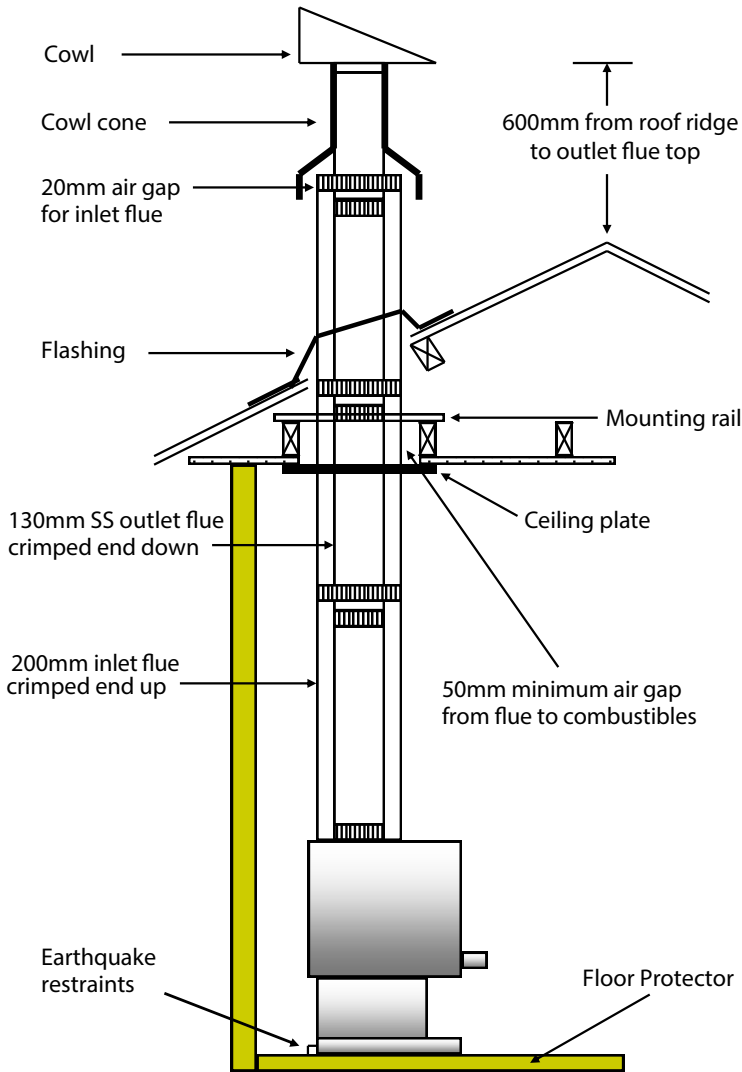

freestanding clearances

all clearances mm	A	B	C	D	E	G	H	I	J	K	N
No flue shield	310	170	300	955	300	800	320	38	1000	300	650
With flue shield	310	85	210	870	300	800	301	19	1000	300	650

all dims mm	O	P	R	S	T	U	V
Genesis / Galaxy	200	130	740	540	130	485	-
Phoenix	200	130	670	540	130	485	-

IMPORTANT: It is the responsibility of the installer to ensure that the installation of this appliance complies with AS/NZS 2918. The above installation diagrams are provided as a guide only.