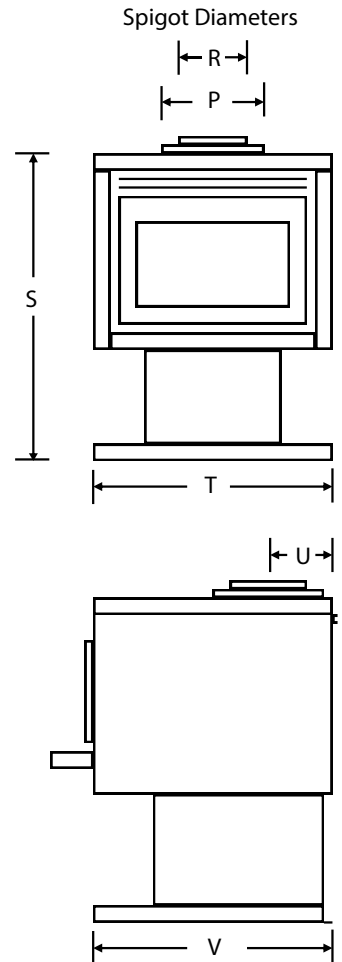

freestanding clearances

all clearances mm	A	B	C	D	E	G	H	I	J	K	N
No flue shield	310	170	300	955	300	800	320	38	1000	300	650
With flue shield	310	85	210	870	300	800	301	19	1000	300	650

all dims mm	O	P	R	S	T	U	V
Genesis / Galaxy	200	130	740	540	130	485	-
Phoenix	200	130	670	540	130	485	-

IMPORTANT: It is the responsibility of the installer to ensure that the installation of this appliance complies with AS/NZS 2918. The above installation diagrams are provided as a guide only.