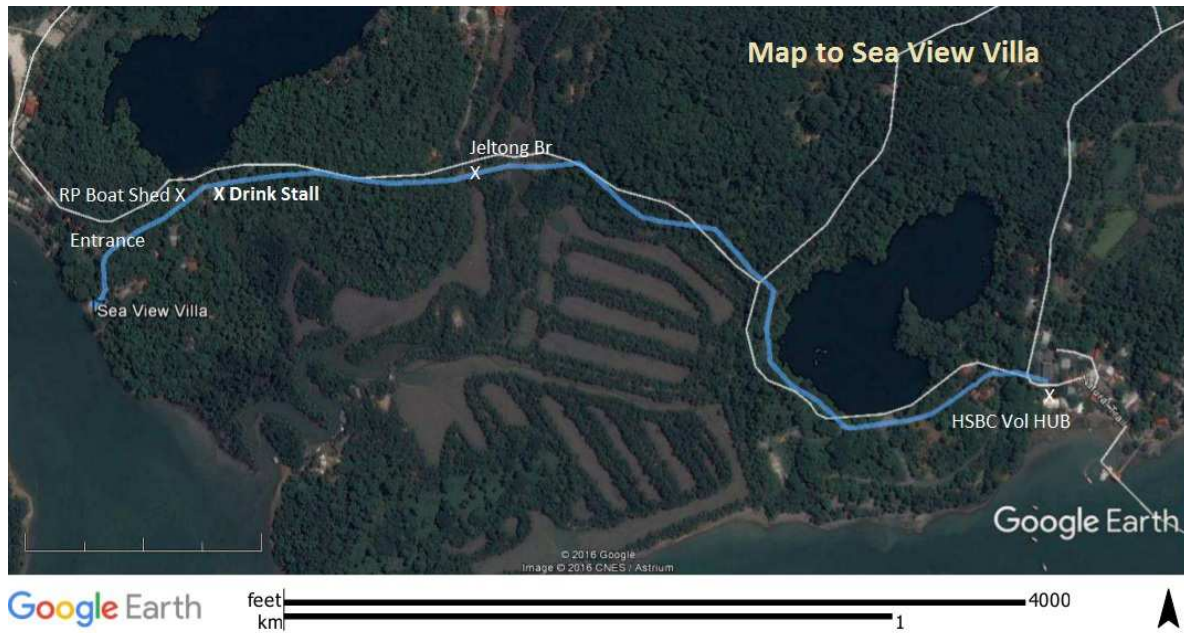

## MAP to Sea View Villa

Go via Jelutong Bridge (Ah Mah Drink Stall)

## Drink Stall

Republic Poly Boat Shed

Entrances to Sea View Villa