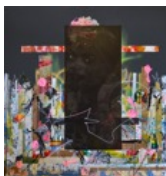

Burl Positioned In Proximity To The Workstation

Collage, acrylic, oil stick, photography and image transfer on canvas with laser engraving on wood slab. Framed in light blue

49 x 96

2022

\$7500

Mismatch of Methods

The Essence of Resilience

Collage, acrylic and gold leaf on canvas

108 x 84 inches

2021

\$16500

Front Portrait of Yuko

Photography, image transfer, collage and acrylic on canvas

36 x 36 inches

2021

\$3200

Rear Portrait of Yuko

Photography, image transfer, collage and acrylic on canvas

36 x 36 inches

2021

\$3200

Record of someone's presence

Collage, acrylic, photography and image transfer on panel

24 x 18

2021

\$700

Black Monolith

Collage, acrylic, oil sticks and spray paint on canvas

60 x 60

2018