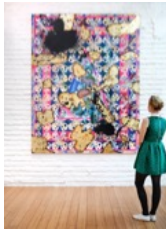

32 x 22

2022

\$2500

Influence Of External Forces

Collage, acrylic and spray paint on canvas

32 x 22

2022

\$2500

The Essence of Resilience

Collage, acrylic and gold leaf on canvas

108 x 84 inches

2021

\$16500

Front Portrait of Yuko

Photography, image transfer, collage and acrylic on canvas

36 x 36 inches

2021

\$3200

Rear Portrait of Yuko

Photography, image transfer, collage and acrylic on canvas

36 x 36 inches

2021

\$3200

Record of someone's presence