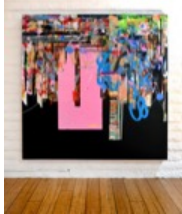

Standstill Traffic

Collage, laser cut paper, spray paint and resin on wood
15x15 inches
2023 \$500

Traffic Jam at The Port of Entry

laser cut watercolor paper, acrylic, spray paint, collage, watercolor,
resin, and glued over canvas, framed in black.
37.25 x 49
2023 \$5000

Bridge of the Americas

Laser cut collage, acrylic, spray paint, and resin on canvas with black frame
33 x 33
2023 \$3000

Ready Lane

Laser cut collage, acrylic, spray paint, and resin on canvas with black frame
49 x 49
2023 \$7000

Burl Positioned In Proximity To The Workstation

Collage, acrylic, oil stick, photography and image transfer on canvas with laser engraving on wood slab. Framed in light blue

49 x 96

2022

\$7500

Mismatch of Methods