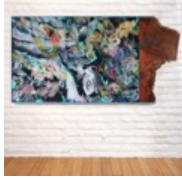

Trailed Over Iowa Farmland

Farm soil, grass-stained canvas and spray paint, framed in black.
62 x 92 inches \$8500

Phoenix Landscape

Collage, laser cut paper, resin and canvas on wood, framed in black
16x16 inches
2023 \$500

Standstill Traffic

Collage, laser cut paper, spray paint and resin on wood
15x15 inches
2023 \$500

Traffic Jam at The Port of Entry

laser cut watercolor paper, acrylic, spray paint, collage, watercolor,
resin, and glued over canvas, framed in black.
37.25 x 49
2023 \$5000

Bridge of the Americas

Laser cut collage, acrylic, spray paint, and resin on canvas with black frame
33 x 33
2023 \$3000

Ready Lane

Laser cut collage, acrylic, spray paint, and resin on canvas with black frame
49 x 49
2023 \$7000

Burl Positioned In Proximity To The Workstation

Collage, acrylic, oil stick, photography and image transfer on canvas with laser engraving on wood slab. Framed in light blue

49 x 96

2022

\$7500

Mismatch of Methods