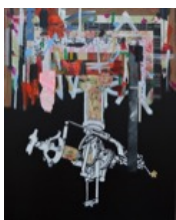

Burl Positioned In Proximity To The Workstation

Collage, acrylic, oil stick, photography and image transfer on canvas with laser engraving on wood slab. Framed in light blue

49 x 96

2022

\$7500

Mismatch of Methods

Collage, acrylic, and spray paint on canvas.

60 x 60

2019

\$5500

Quetzalcoatl

Patron of knowledge and learning, and also creative god.

Collage, acrylic and spray paint on canvas

60x48

2018

\$6500

Texcatlipoca

God of providence, the darkness and the invisible, lord of the night, ruler of the north.

Collage, acrylic and spray paint on canvas

60x48

2018

\$6500

Chalchiuhtlicue

Goddess of water, lakes, rivers, seas, streams horizontal waters and baptism

Collage, acrylic and spray paint on canvas

60x48

2018

\$6500

Anything But Tame

Collage, acrylic and spray paint on canvas