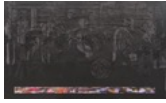

Xolotl

He is the dark personification of Venus, the evening star,
and was associated with heavenly fire.

Collage, acrylic, oil sticks, and spray paint on canvas
36 x 60
2018

$2500