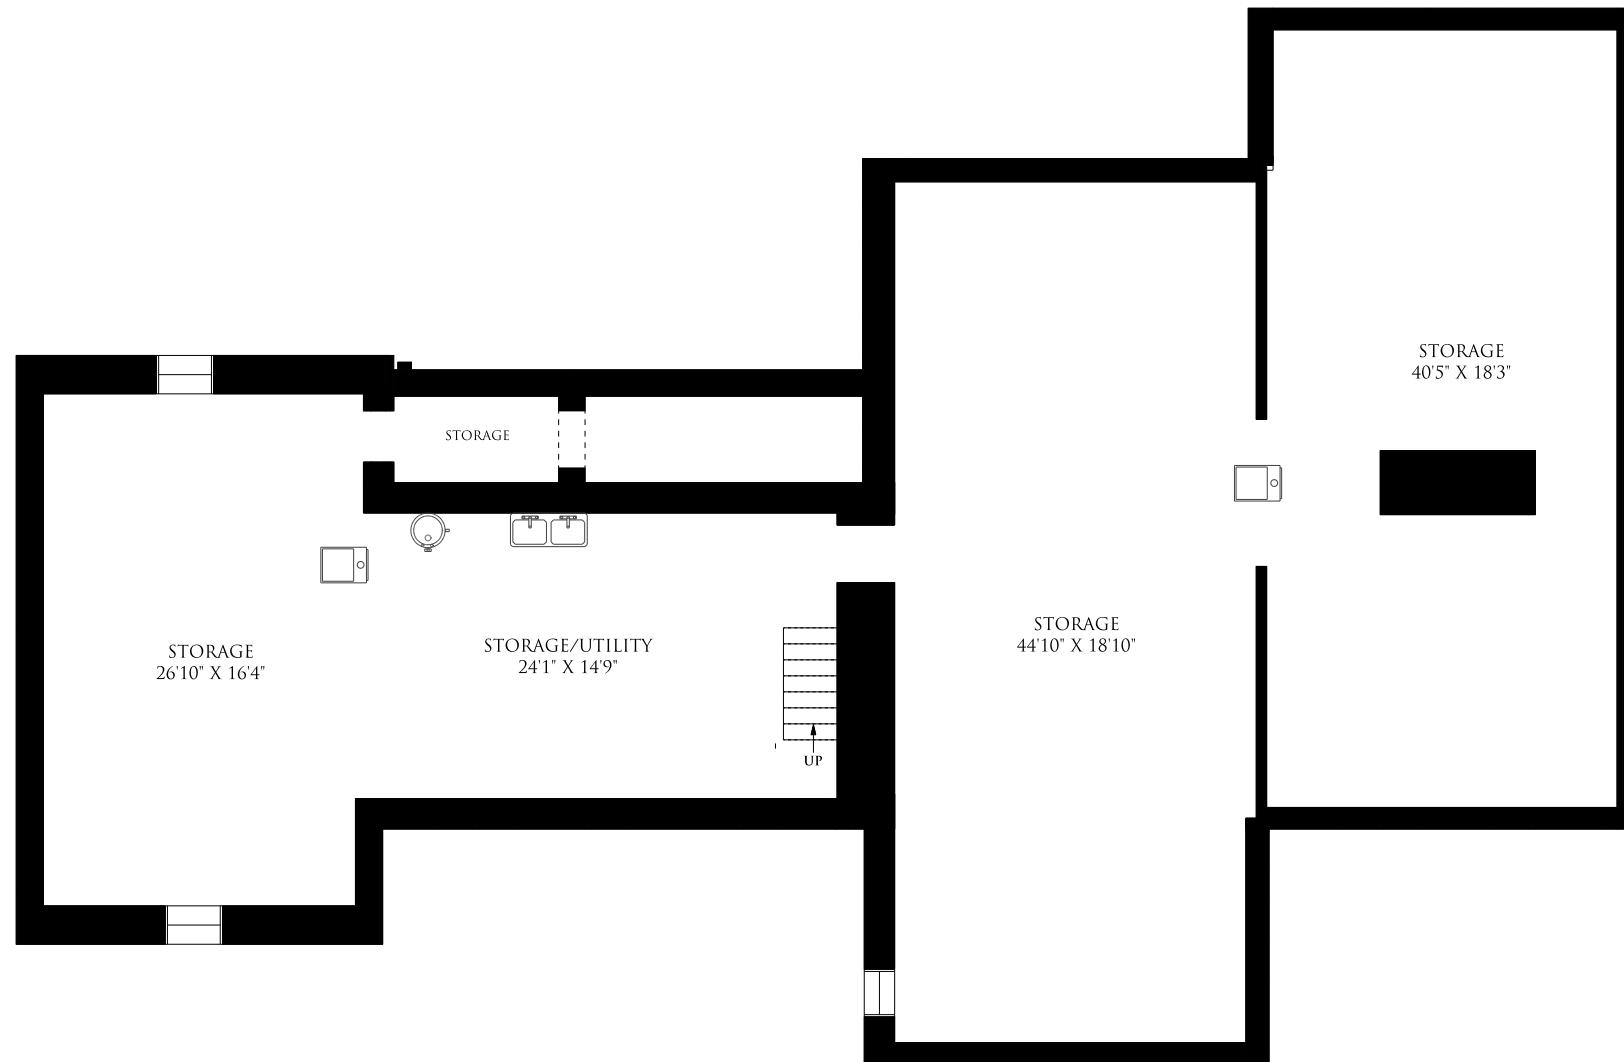

Floor Plans

LOWER LEVEL
3021 SQUARE FEET