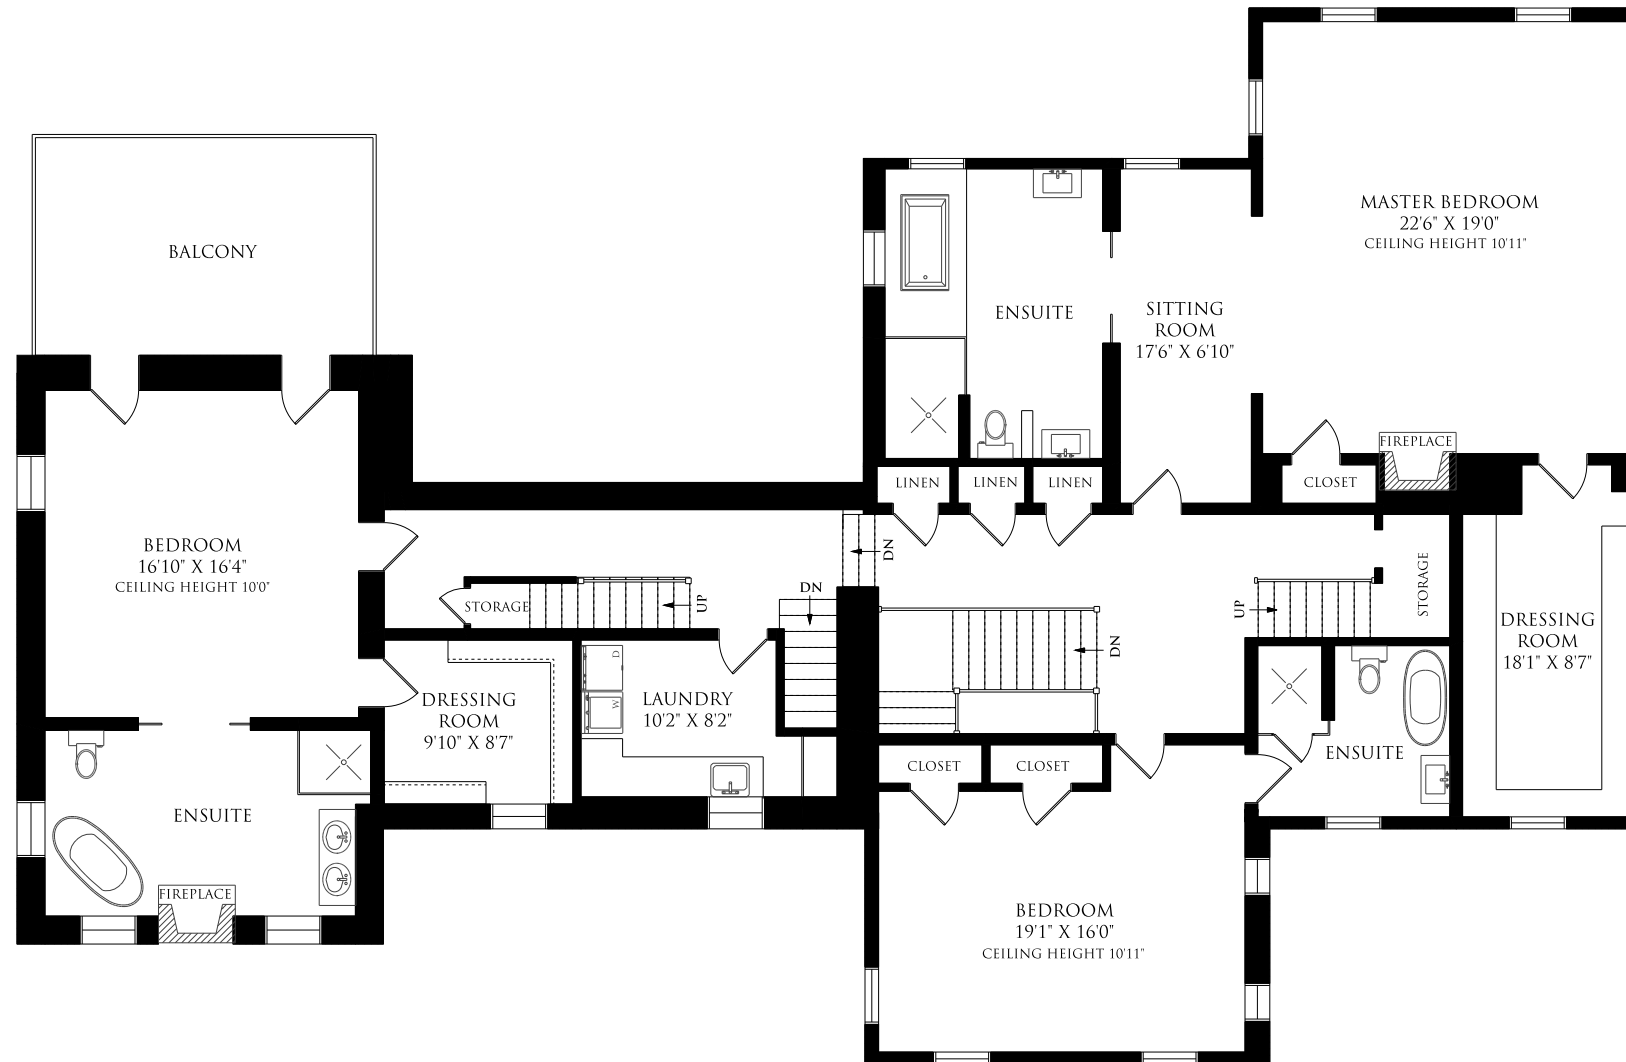

Floor Plans

SECOND FLOOR
2887 SQUARE FEET