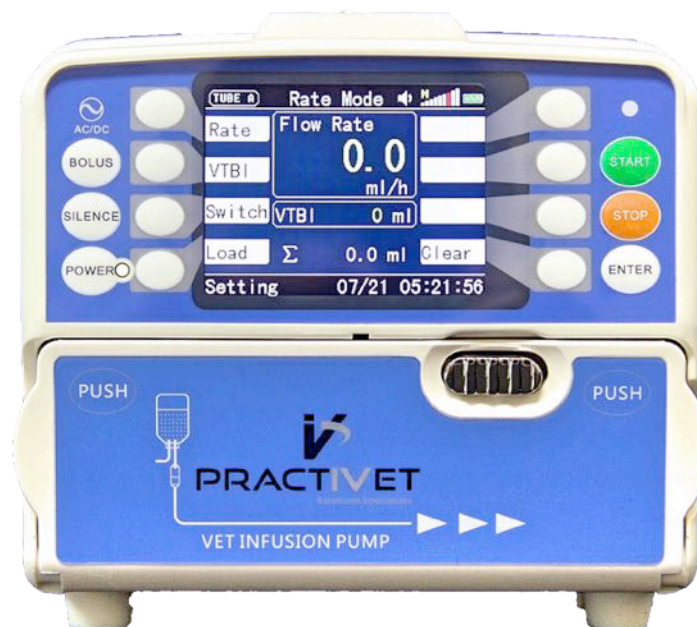

PRACTIVET

INFUSION PUMP

First to Industry Features

- Compact & portable
- Large LCD display
- Dual Processor
- Recalibrate in clinic
- WiFi connectivity
- Infusion history & event log
- Pole clamp & cage clip
- Visual & audible alarms
- Free flow protection
- Panel lock
- Adjustable KVO & Bolus
- Anti-bolus function
- Adjustable thresholds for 'air in line' & occlusion alarm

\$895 • Buy 3 Get 1 Free

OFFER ENDS DECEMBER 31TH 2017

PractiVet Infusion Pumps are pre-calibrated to PractiVet administration sets

Standard Admin Sets

Needle Free Admin Sets

Macro Drop Admin Sets

| | | | | |
|--|--------|--|--------|--|
| Abbott/Hospira 78" Admin Set w/ 1 Port Macro Drop | AH7054 | 79" 15 Drop Admin Set w/ Inj Site | AH7181 | 80" 15 Drop Admin Set w/ NF Y Site |
| | AH7019 | 103" 10 Drop w/ Inj Site Outside of Cage | | |
| Abbott/Hospira 103"-110" Admin Set w/ 1 Port Macro Drop | AH7021 | 103" 10 Drop Admin Set w/ Inj Site | AH7195 | 103" 15 Drop Admin Set w/ NF Y Site |
| | AH7048 | 110" 15 Drop Admin Set w/ Inj Site | | |
| Abbott/Hospira 100"-110" Admin Set w/ 2 Ports Macro Drop | AH7117 | 110" 10 Drop Admin Set w/ 2 Inj Sites | AH7171 | 100" 15 Drop Admin Set w/ 2 NF Y Sites |