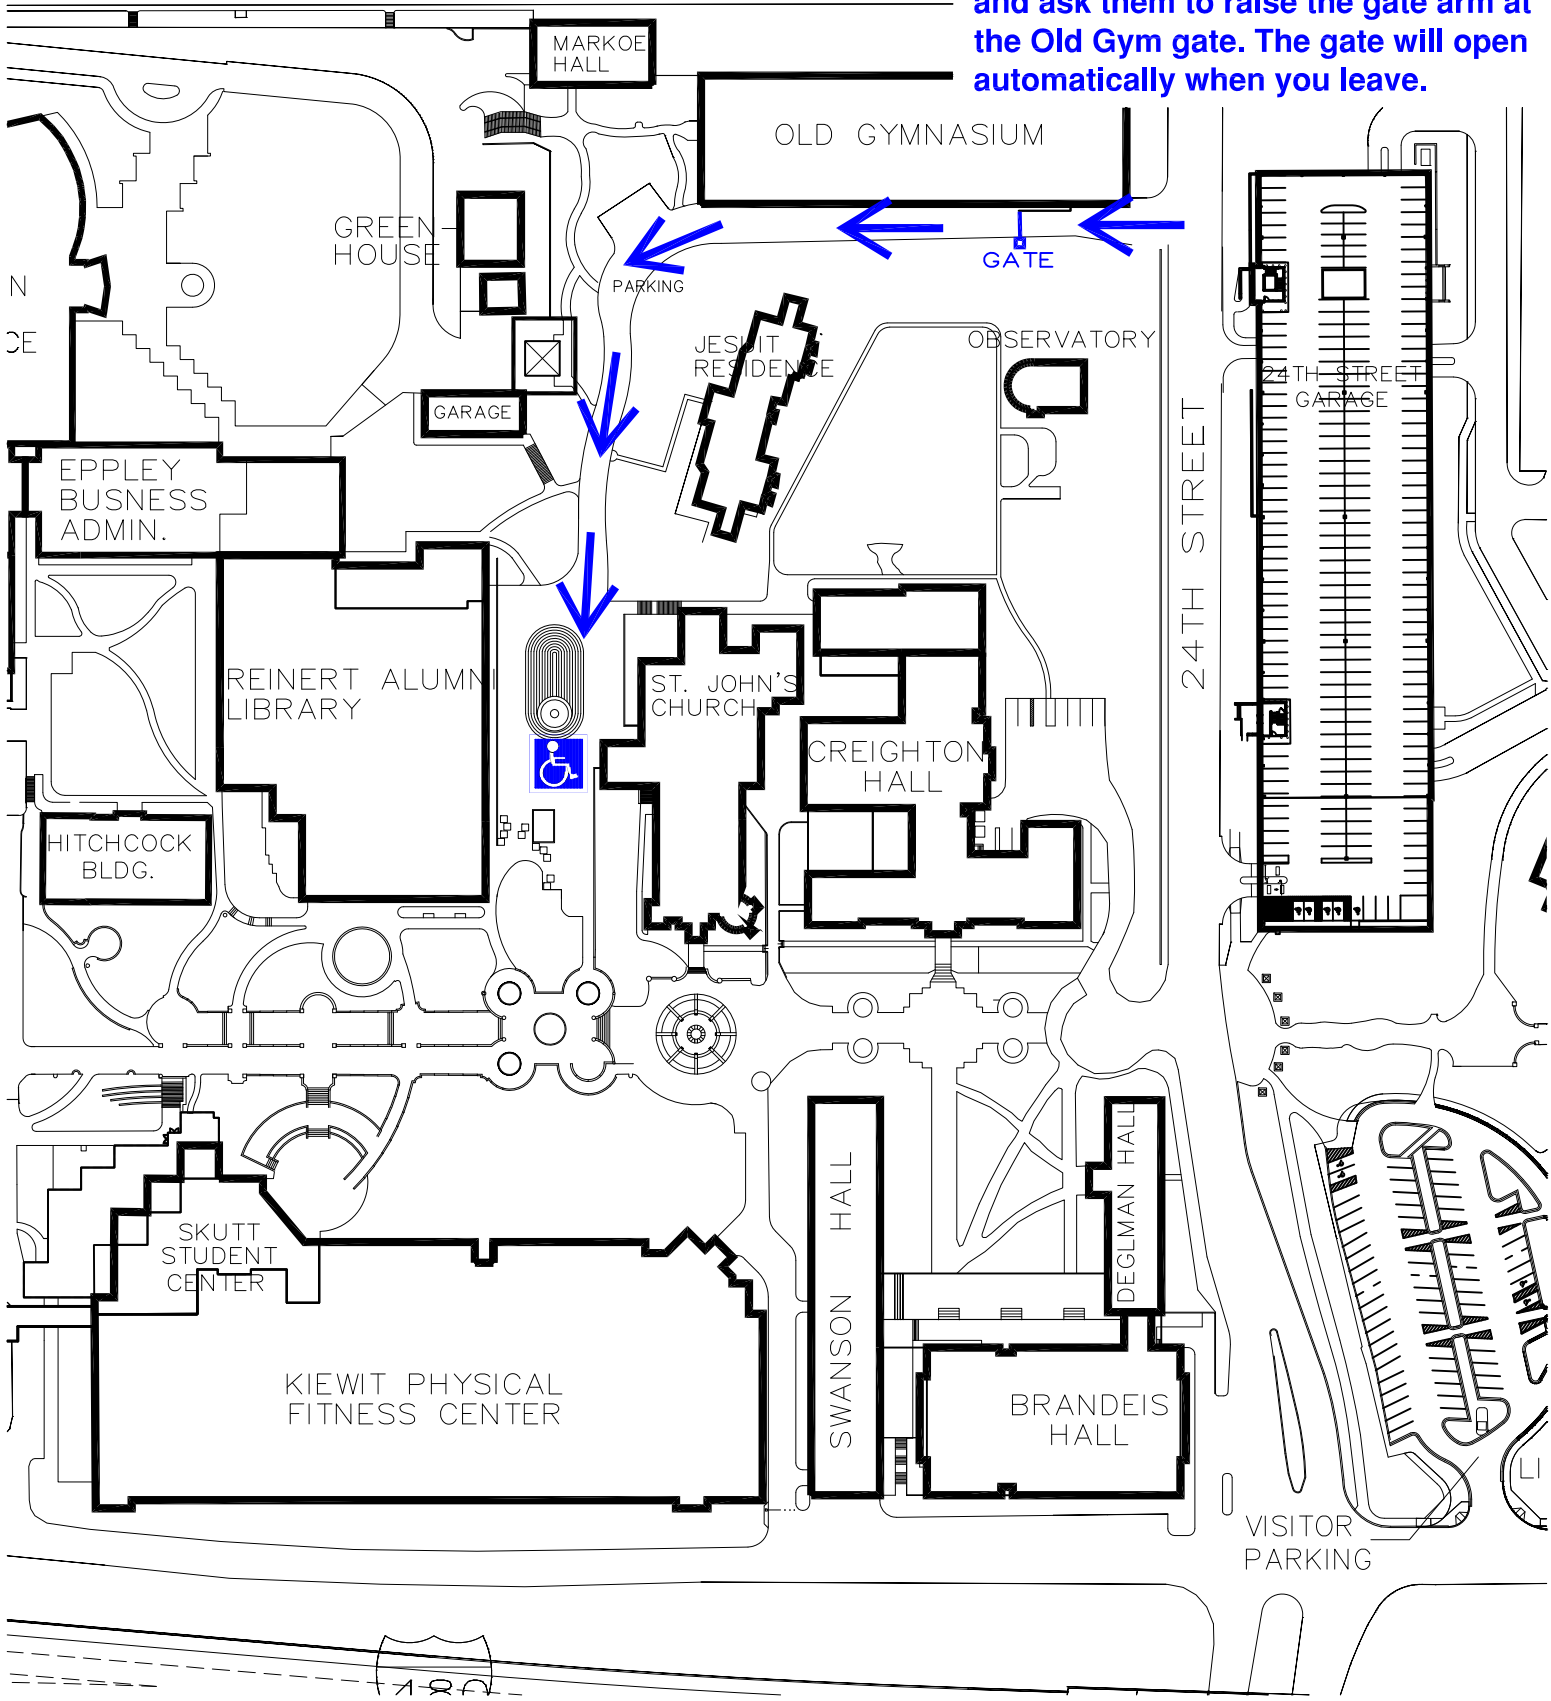

To enter the Old Gym gate, you will need to have a cell phone. Once at the gate call public safety at 402-280-2104 and ask them to raise the gate arm at the Old Gym gate. The gate will open automatically when you leave.

Creighton
UNIVERSITY

ST. JOHN'S CHURCH
HANDICAP PARKING