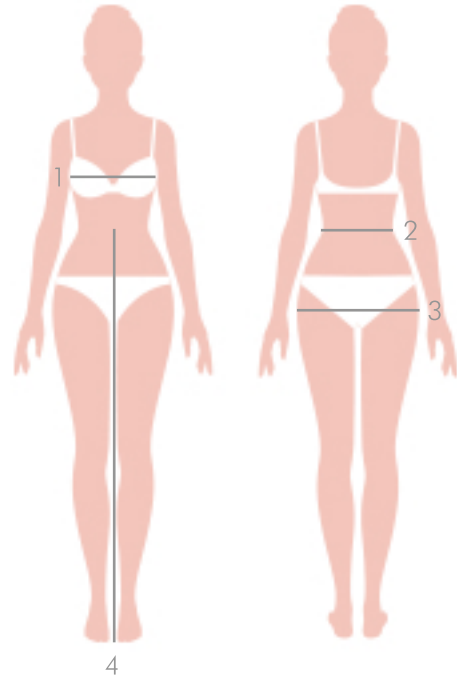

# HOW TO CHOOSE YOUR SIZE

---

## MEASURE

- 1. Bust** *Around the fullest part of your bust*
- 2. Waist** *Around your natural waist*
- 3. Hips** *Around the fullest part of your hips and buttocks*
- 4. Hem** *If applicable - measure from your natural waist to the floor (wearing correct shoes)*

## SIZE CHART

SIZE	BUST	WAIST	HIPS
6	31"	23.5"	35.5"
8	33"	25.5"	37.5"
10	35"	27.5"	39.5"
12	37"	29.5"	41.5"
14	39"	31.5"	43.5"
16	41"	33.5"	45.5"