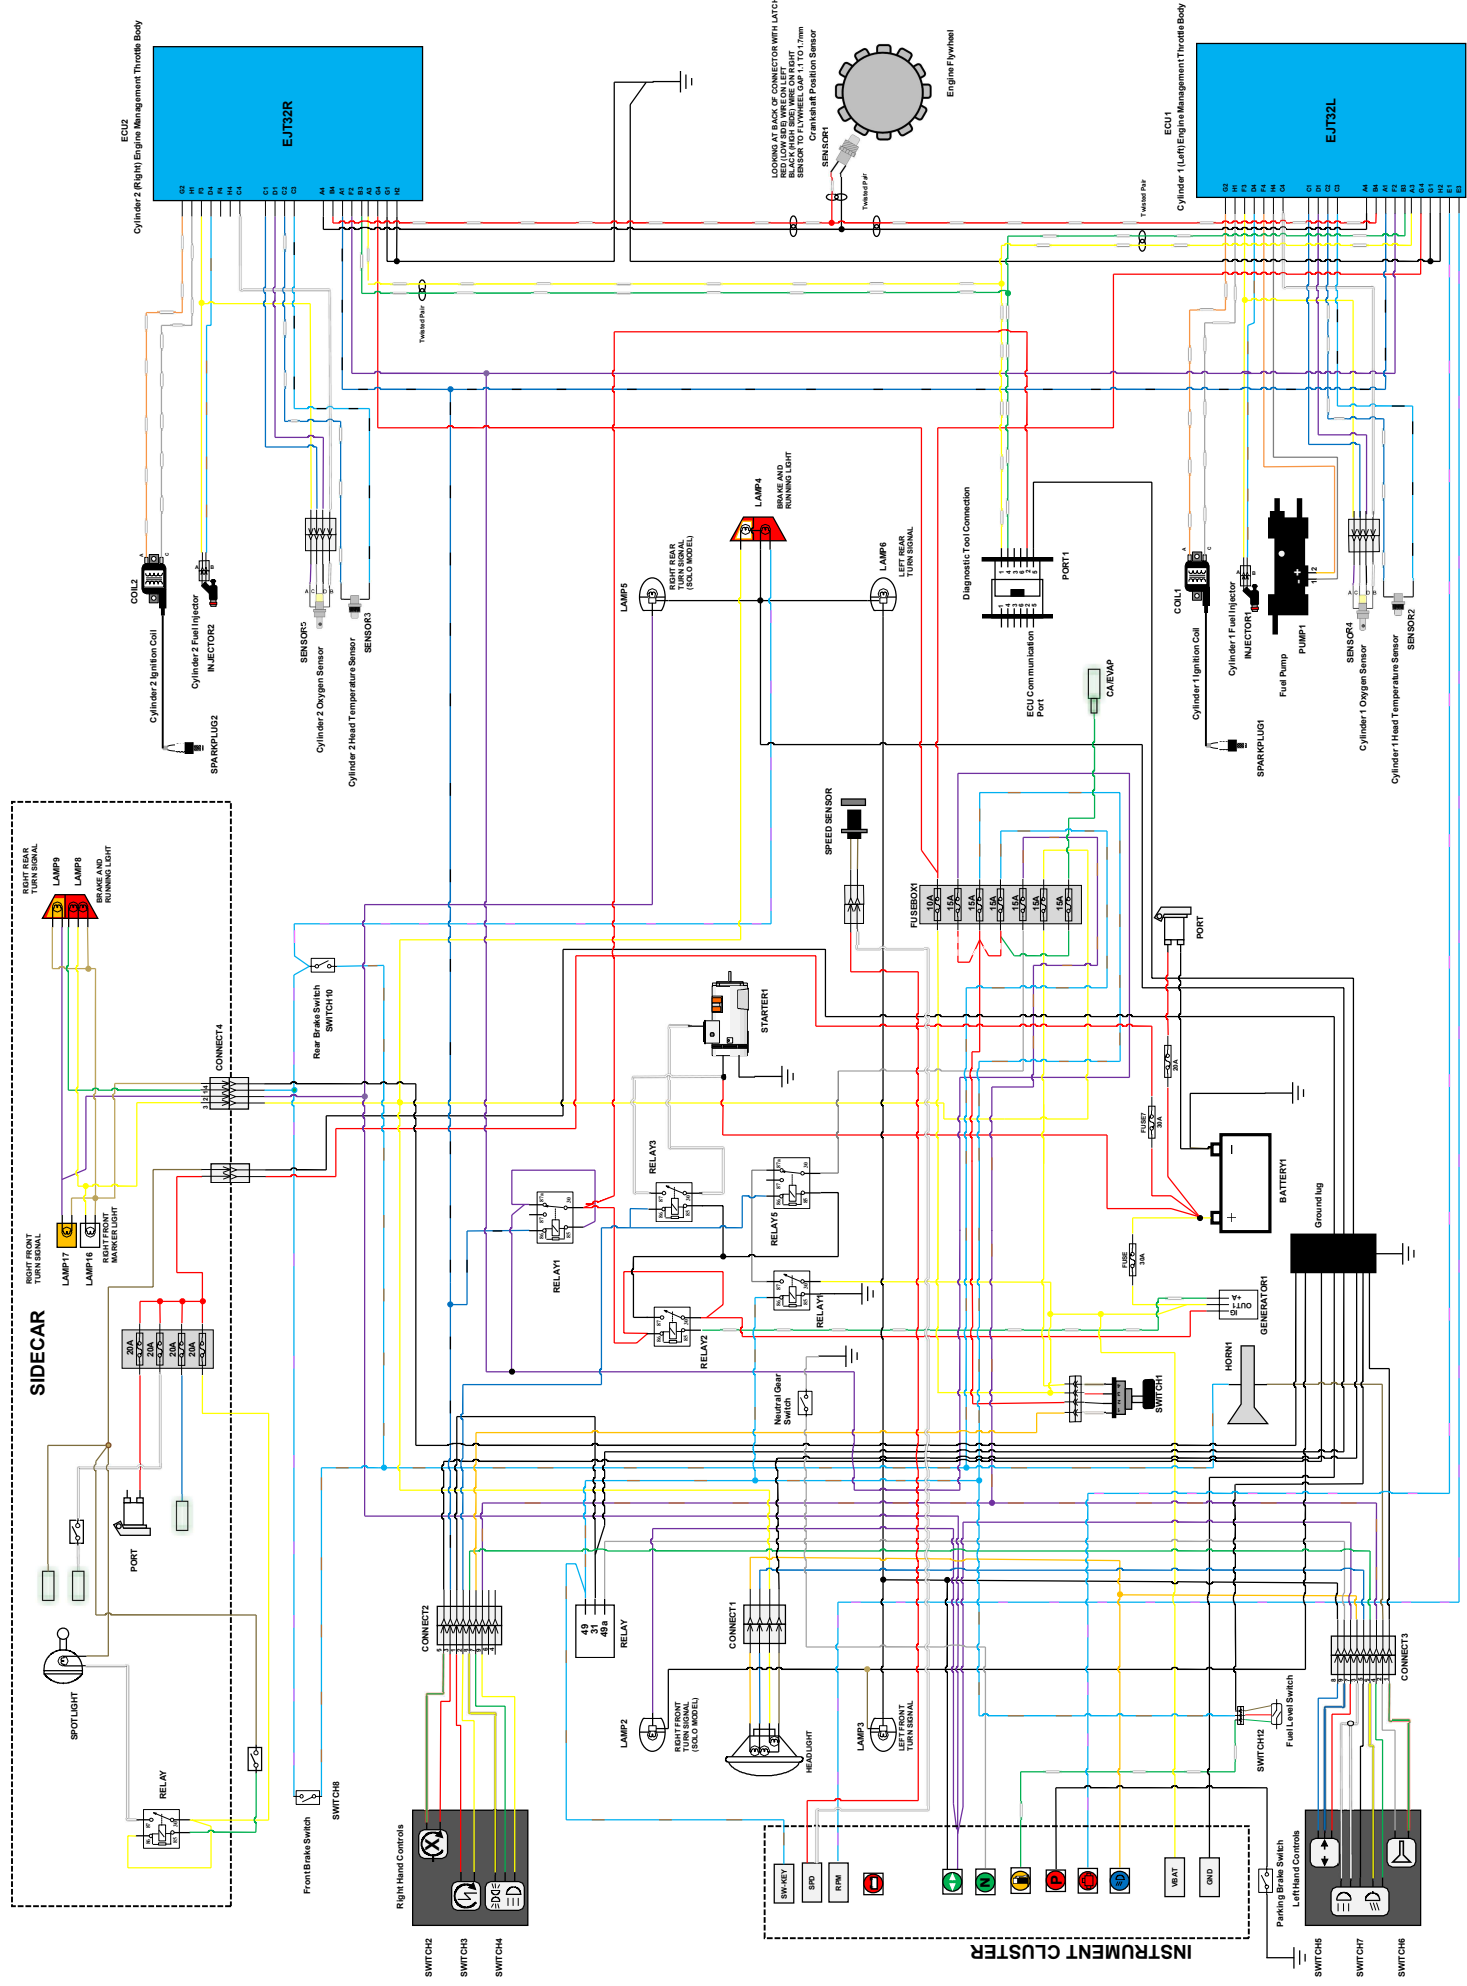

2017 URAL Motorcycle Wire Harness

INSTRUMENT CLUSTER

SIDECAR

SWTCH2
SWTCH3
SWTCH4

SWTCH5
SWTCH7
SWTCH6