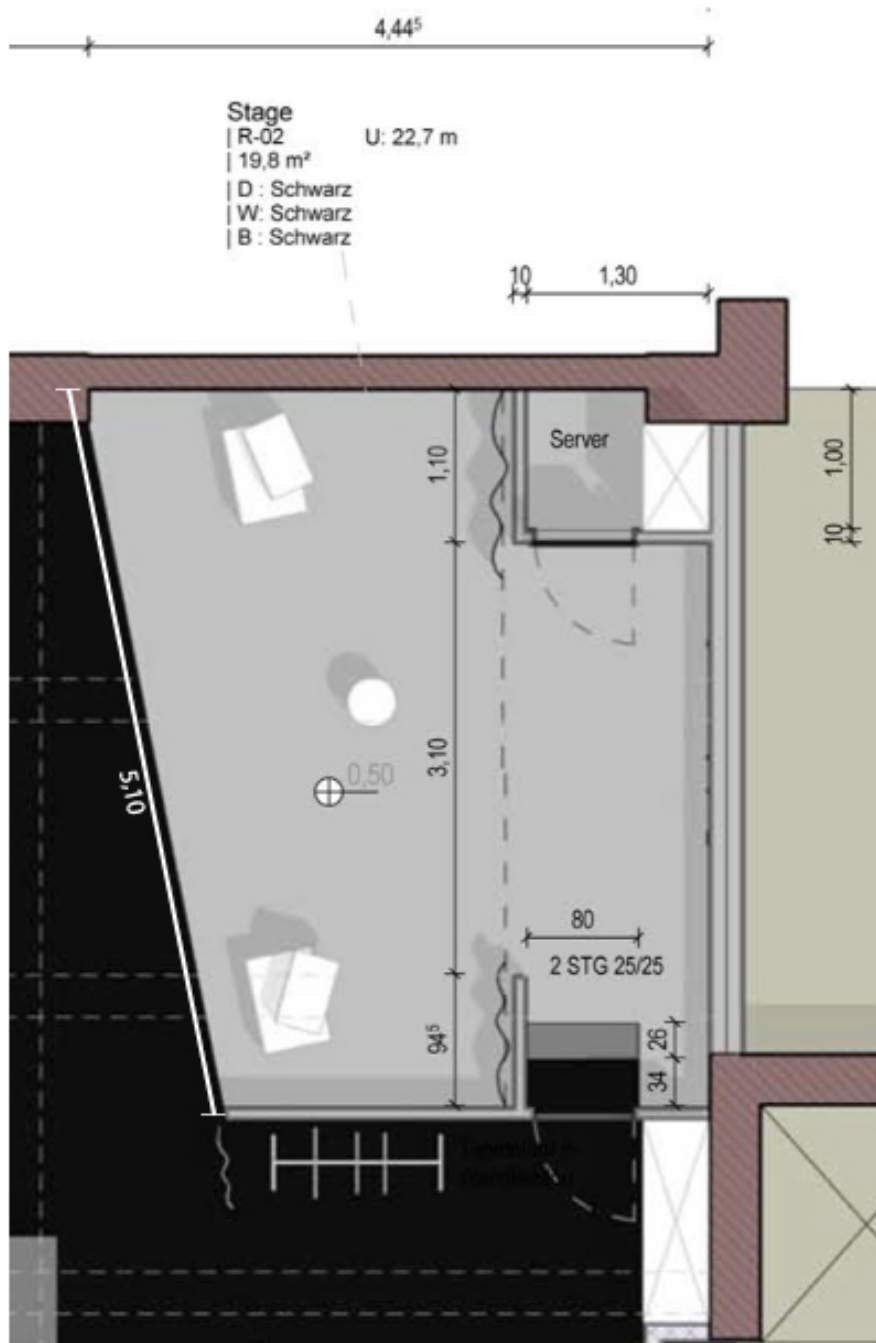

Stage (19,8m²)

Floor plan The Venue Berlin