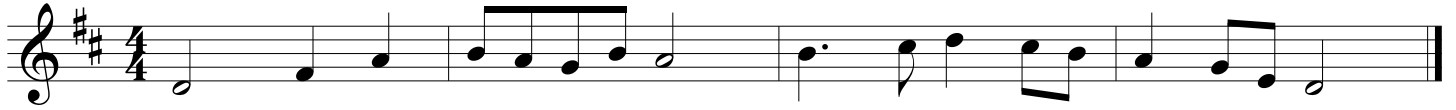

GMEA All State Chorus Sight Reading

9th-10th Grade Soprano

2001-02