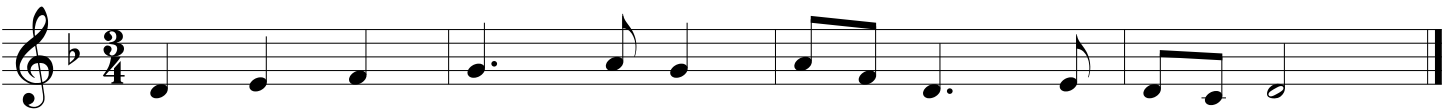

GMEA All State Chorus Sight Reading

9th-10th Grade Soprano

2001-02

2002-03

2003-04