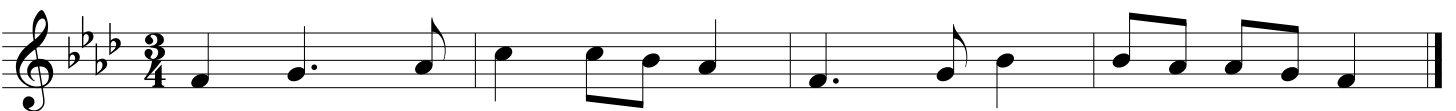

GMEA All State Chorus Sight Reading

9th-10th Grade Soprano

2001-02

2002-03

2003-04