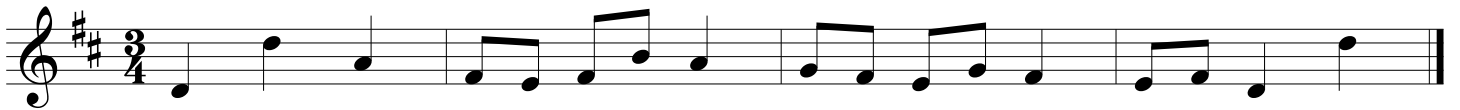

GMEA All State Chorus Sight Reading

9th-10th Grade Soprano

2016-17