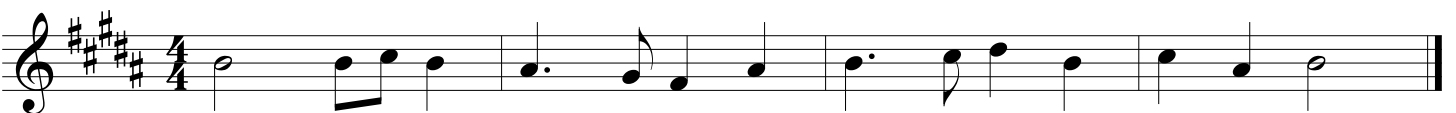

GMEA All State Chorus Sight Reading

9th-10th Grade Soprano

2001-02

2002-03

2003-04