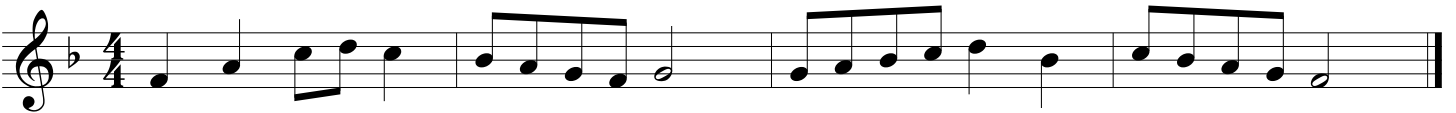

GMEA All State Chorus Sight Reading

9th-10th Grade Soprano

2001-02

2002-03

2003-04