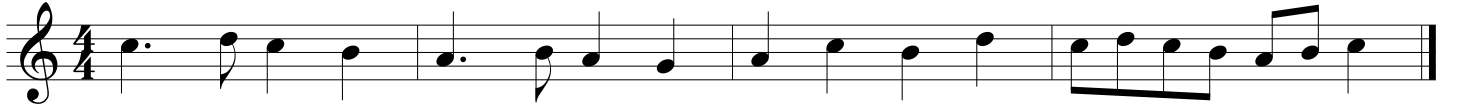

GMEA All State Chorus Sight Reading

9th-10th Grade Soprano

2010-11