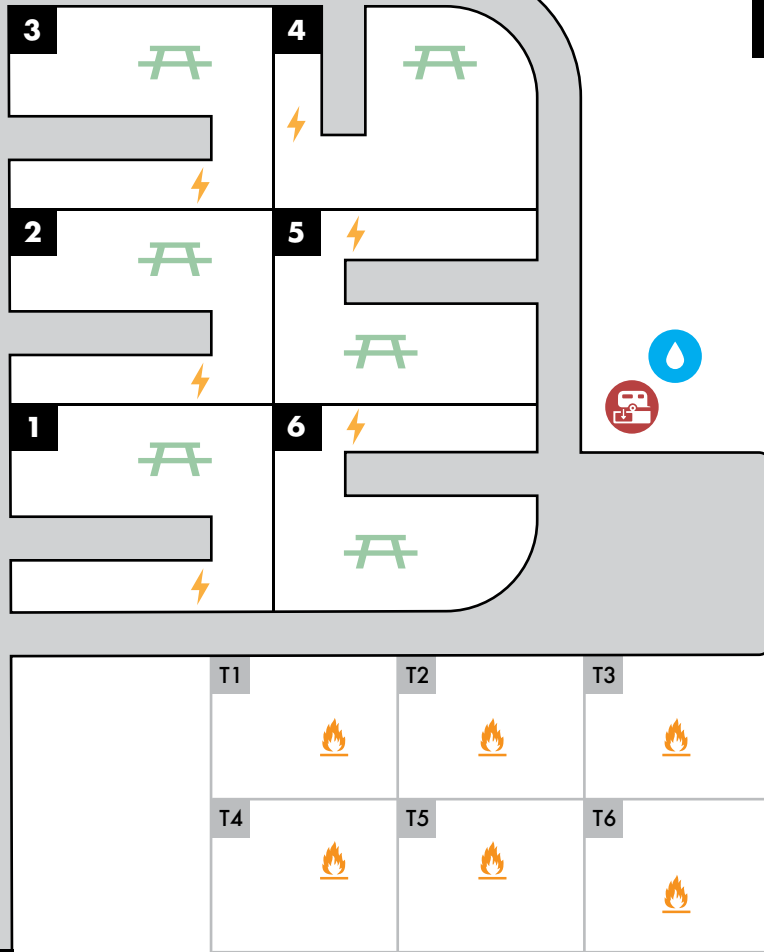

# CUYUNA MOUNTAIN BIKE PARK & CAMPGROUND

TRIPP AVENUE

PAVILLION

PLAYGROUND

MOUNTAIN BIKING  
PUMP TRACK

## Map Key

- |                  |              |                      |              |
|------------------|--------------|----------------------|--------------|
| # Campsites      | Dump Station | Restrooms & Showers  | Water        |
| T# Tenting Sites | Fire Pit     | 30/50 Amp Electrical | Picnic Table |