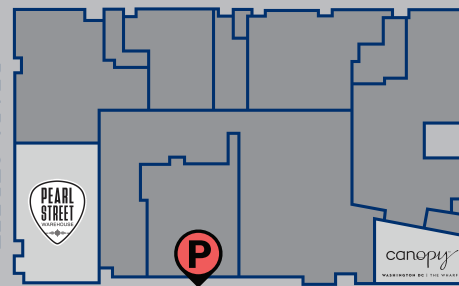

ANTHEM

DISTRICT SQUARE

WATER STREET

SUTTON SQUARE

SUTTON SQUARE

INTERCONTINENTAL HOTEL

GARAGE EXIT FROM ELEV/STAIRS

PEARL STREET

WATER STREET

UNION STAGE

HYATT house

7TH ST SW

7TH ST PARK

WHARF STREET

WHARF STREET

WATER TAXI TICKETS

WATER TAXI DEPARTURE

TRANSIT PIER

DISTRICT PIER

CAPITAL YACHT CLUB

RECREATION PIER

**CLOSEST PARKING GARAGE — SUTTON SQUARE**  
From Maine Avenue SW, take RIGHT onto Sutton Square. Parking garage entrance is on LEFT (see map for other parking garage options located on Water Street, District Square, and Blair Alley). **Note:** The Sutton Square garage exit from stairs/elevator is on Water Street.

**VALET PARKING — AT DEL MAR ENTRANCE**  
From Maine Avenue SW, take RIGHT onto 7th Street SW, then RIGHT onto Wharf Street

**METRO**  
L'Enfant (7th + D Streets) and Waterfront (4th + M Streets SW) are the closest Metro stations (approx. 10 min. walk).