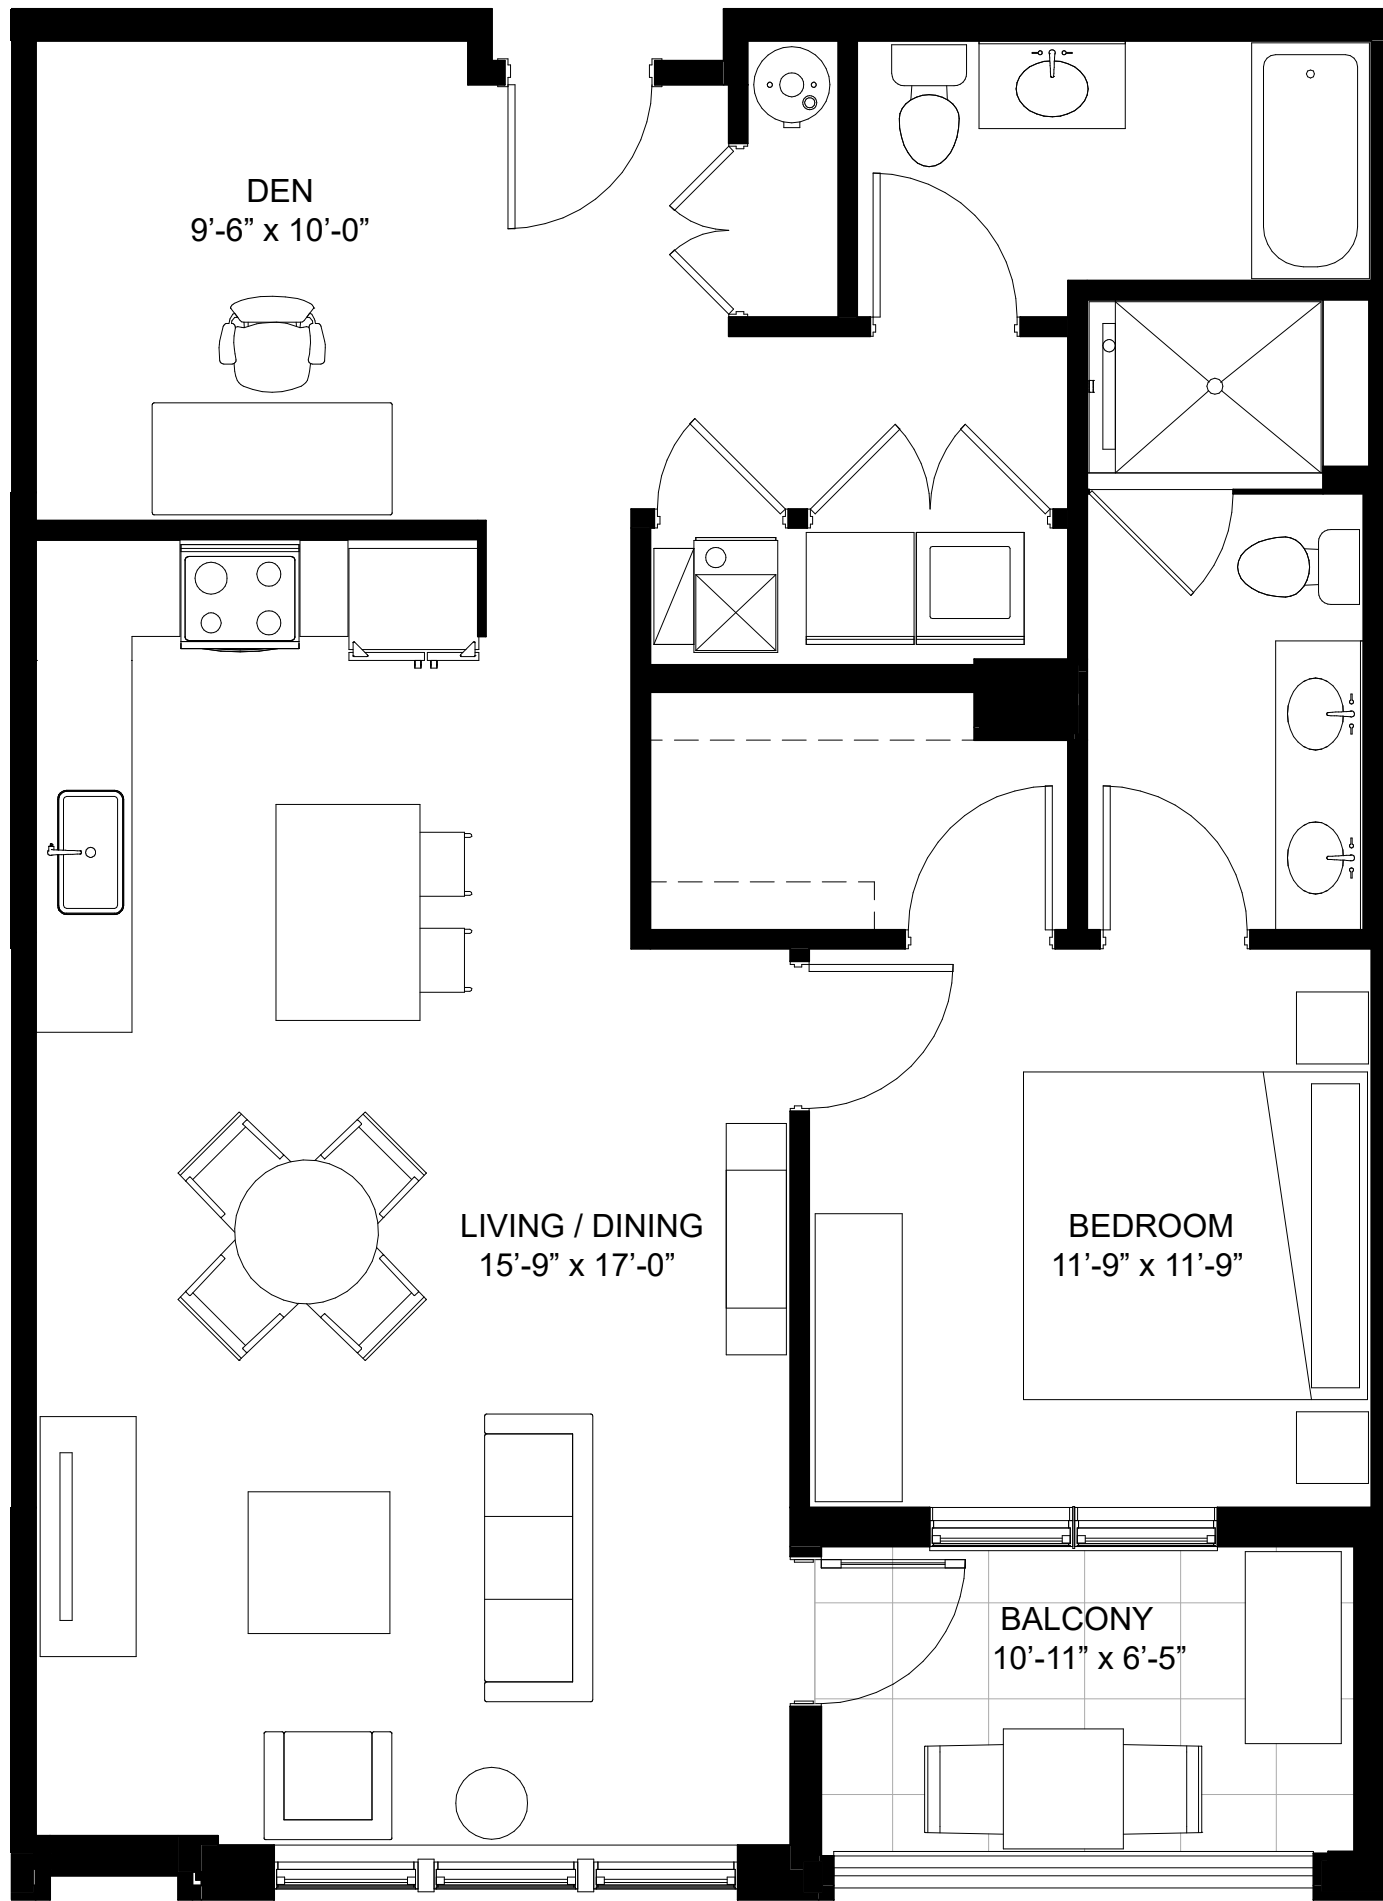

229 PARK

LUXURY BOUTIQUE RESIDENCES IN
DOWNTOWN CLARENDON HILLS

ONE BED
202 & 302
www.229park.com

229 PARK

LUXURY BOUTIQUE RESIDENCES IN
DOWNTOWN CLARENDON HILLS

ONE BED
204 & 304
www.229park.com

229 PARK

LUXURY BOUTIQUE RESIDENCES IN
DOWNTOWN CLARENDON HILLS

ONE BED
212, 312, & 410
www.229park.com

229 PARK

LUXURY BOUTIQUE RESIDENCES IN
DOWNTOWN CLARENDON HILLS

ONE BED PLUS

301

www.229park.com

229 PARK

LUXURY BOUTIQUE RESIDENCES IN
DOWNTOWN CLARENDON HILLS

ONE BED PLUS
303 - 311
www.229park.com

229 PARK

LUXURY BOUTIQUE RESIDENCES IN
DOWNTOWN CLARENDON HILLS

ONE BED PLUS

313

www.229park.com