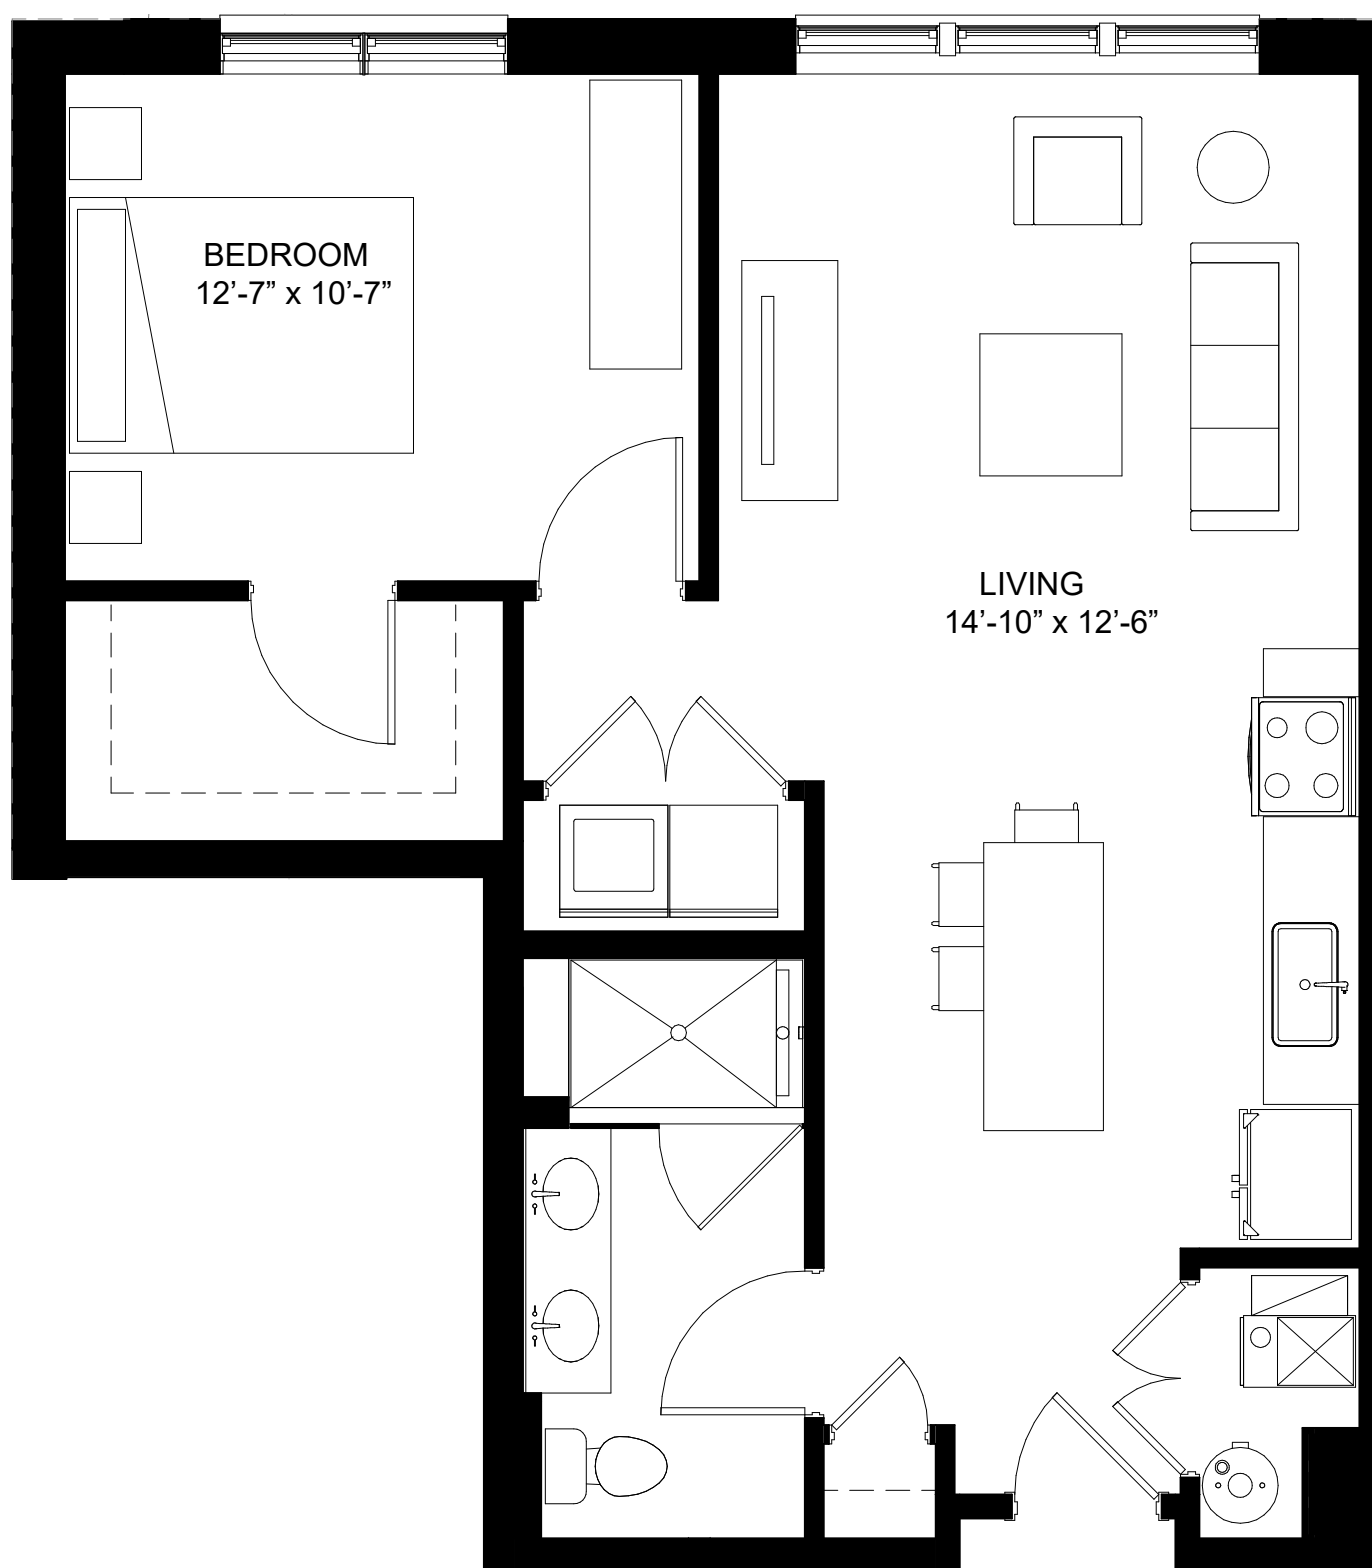

229 PARK

LUXURY BOUTIQUE RESIDENCES IN
DOWNTOWN CLARENDON HILLS

ONE BED
202 & 302
www.229park.com

229 PARK

LUXURY BOUTIQUE RESIDENCES IN
DOWNTOWN CLARENDON HILLS

ONE BED
204 & 304
www.229park.com

229 PARK

LUXURY BOUTIQUE RESIDENCES IN
DOWNTOWN CLARENDON HILLS

ONE BED
212, 312, & 410
www.229park.com

229 PARK

LUXURY BOUTIQUE RESIDENCES IN
DOWNTOWN CLARENDON HILLS

ONE BED PLUS

301

www.229park.com

229 PARK

LUXURY BOUTIQUE RESIDENCES IN
DOWNTOWN CLARENDON HILLS