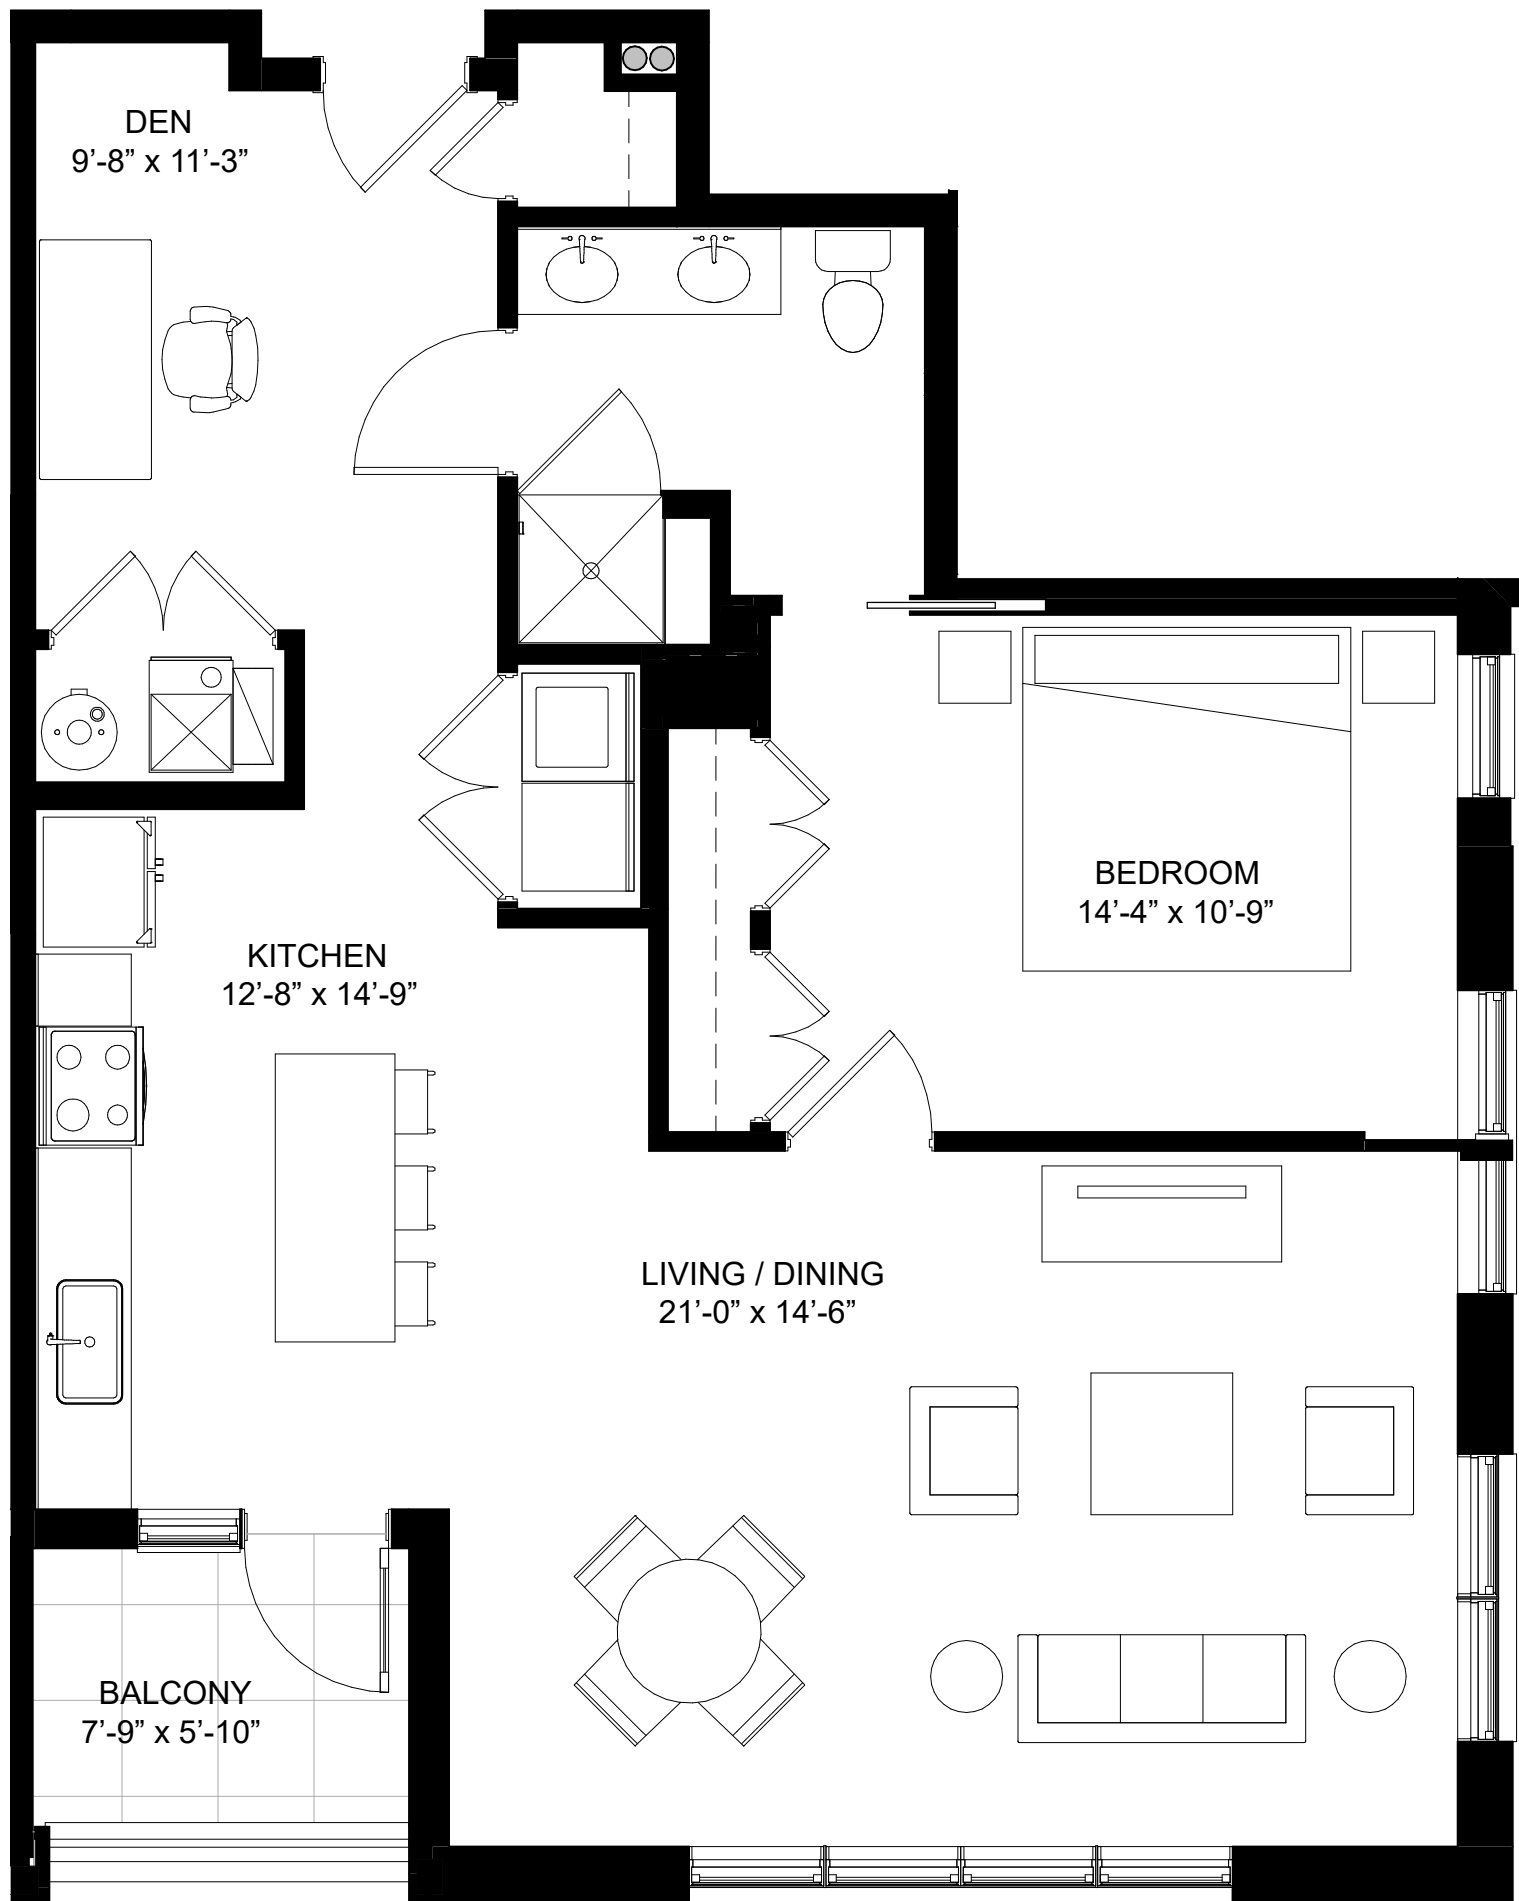

229 PARK

LUXURY BOUTIQUE RESIDENCES IN
DOWNTOWN CLARENDON HILLS

ONE BED
202 & 302
www.229park.com

229 PARK

LUXURY BOUTIQUE RESIDENCES IN
DOWNTOWN CLARENDON HILLS

ONE BED
204 & 304
www.229park.com

229 PARK

LUXURY BOUTIQUE RESIDENCES IN
DOWNTOWN CLARENDON HILLS

ONE BED
212, 312, & 410
www.229park.com

229 PARK

LUXURY BOUTIQUE RESIDENCES IN
DOWNTOWN CLARENDON HILLS

ONE BED PLUS

301

www.229park.com

229 PARK

LUXURY BOUTIQUE RESIDENCES IN
DOWNTOWN CLARENDON HILLS

ONE BED PLUS
303 - 311
www.229park.com

229 PARK

LUXURY BOUTIQUE RESIDENCES IN
DOWNTOWN CLARENDON HILLS

ONE BED PLUS

313

www.229park.com