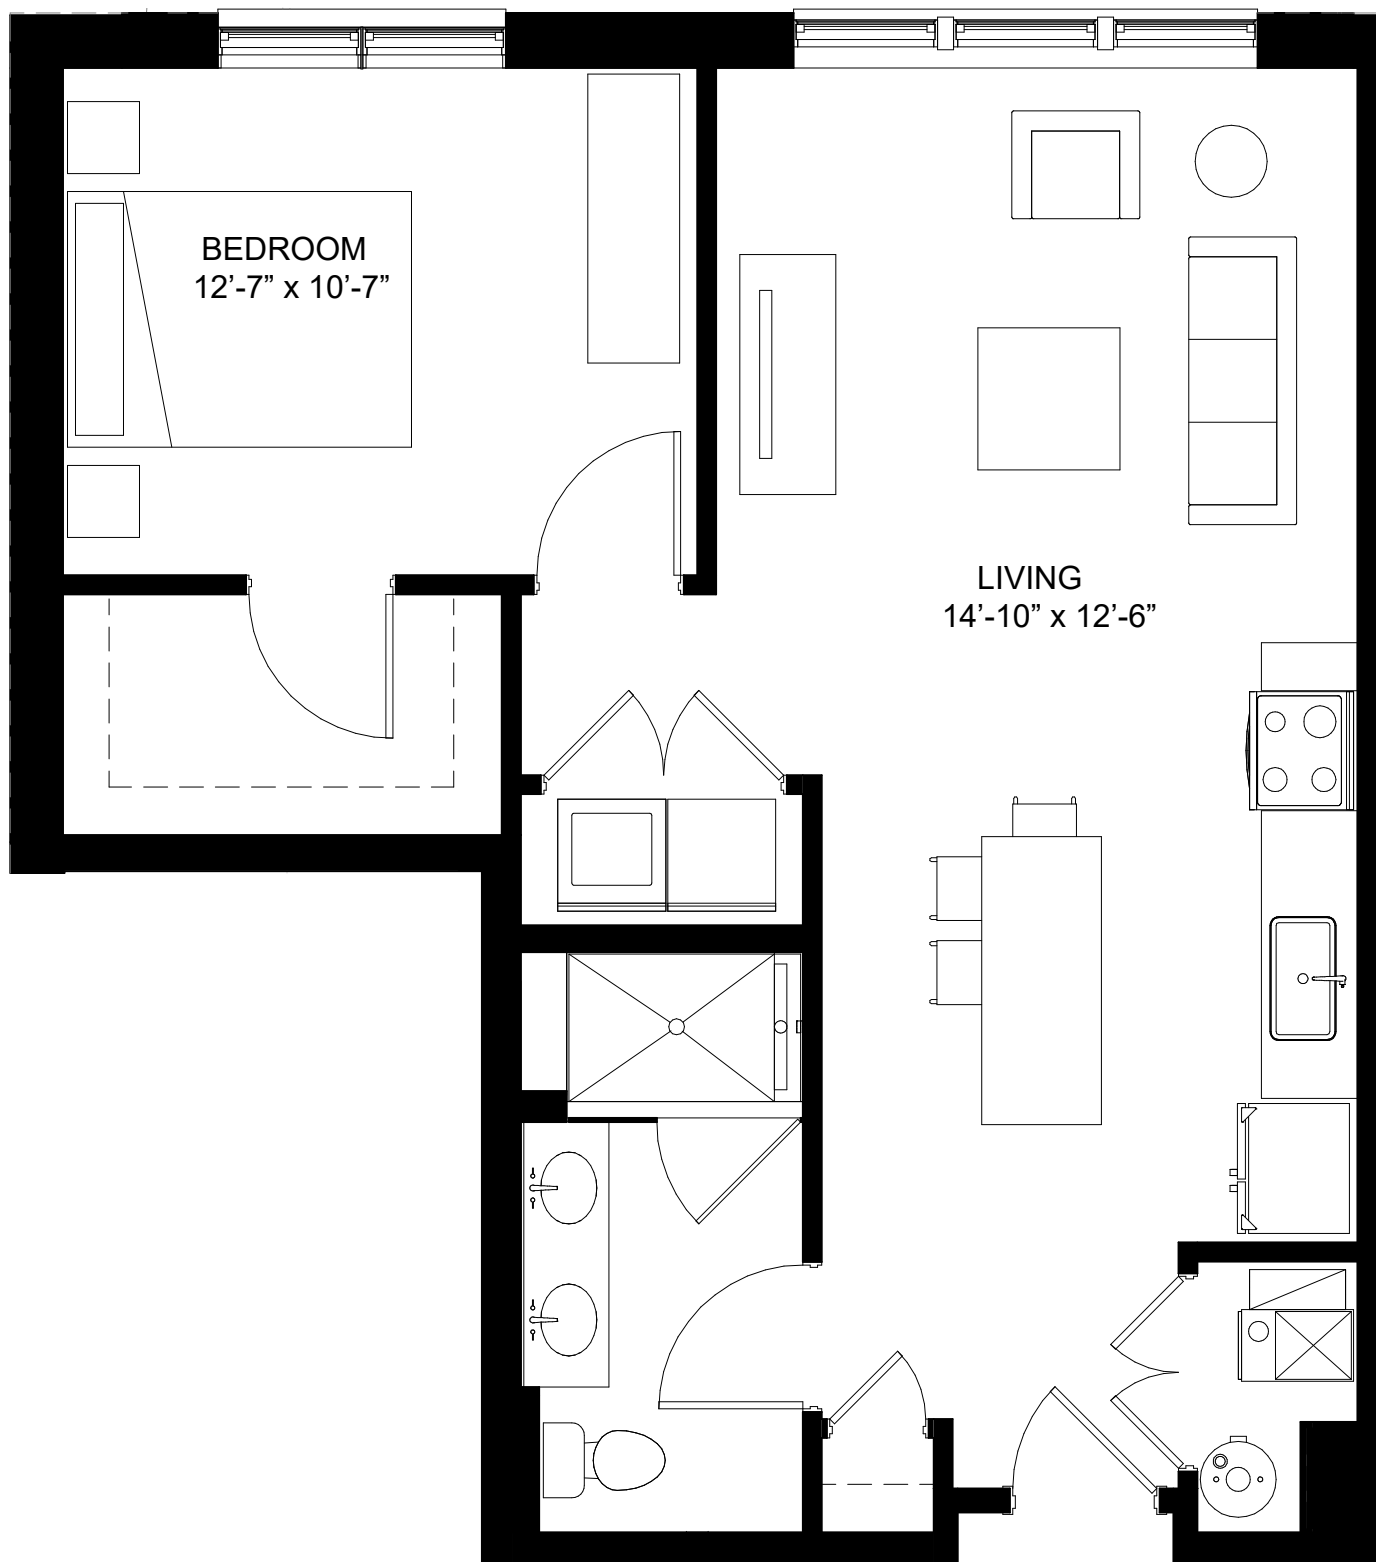

229 PARK

LUXURY BOUTIQUE RESIDENCES IN
DOWNTOWN CLARENDON HILLS

ONE BED
202 & 302
www.229park.com

229 PARK

LUXURY BOUTIQUE RESIDENCES IN
DOWNTOWN CLARENDON HILLS

ONE BED
204 & 304
www.229park.com

229 PARK

LUXURY BOUTIQUE RESIDENCES IN
DOWNTOWN CLARENDON HILLS

ONE BED
212, 312, & 410
www.229park.com

229 PARK

LUXURY BOUTIQUE RESIDENCES IN
DOWNTOWN CLARENDON HILLS

ONE BED PLUS

301

www.229park.com

229 PARK

LUXURY BOUTIQUE RESIDENCES IN
DOWNTOWN CLARENDON HILLS