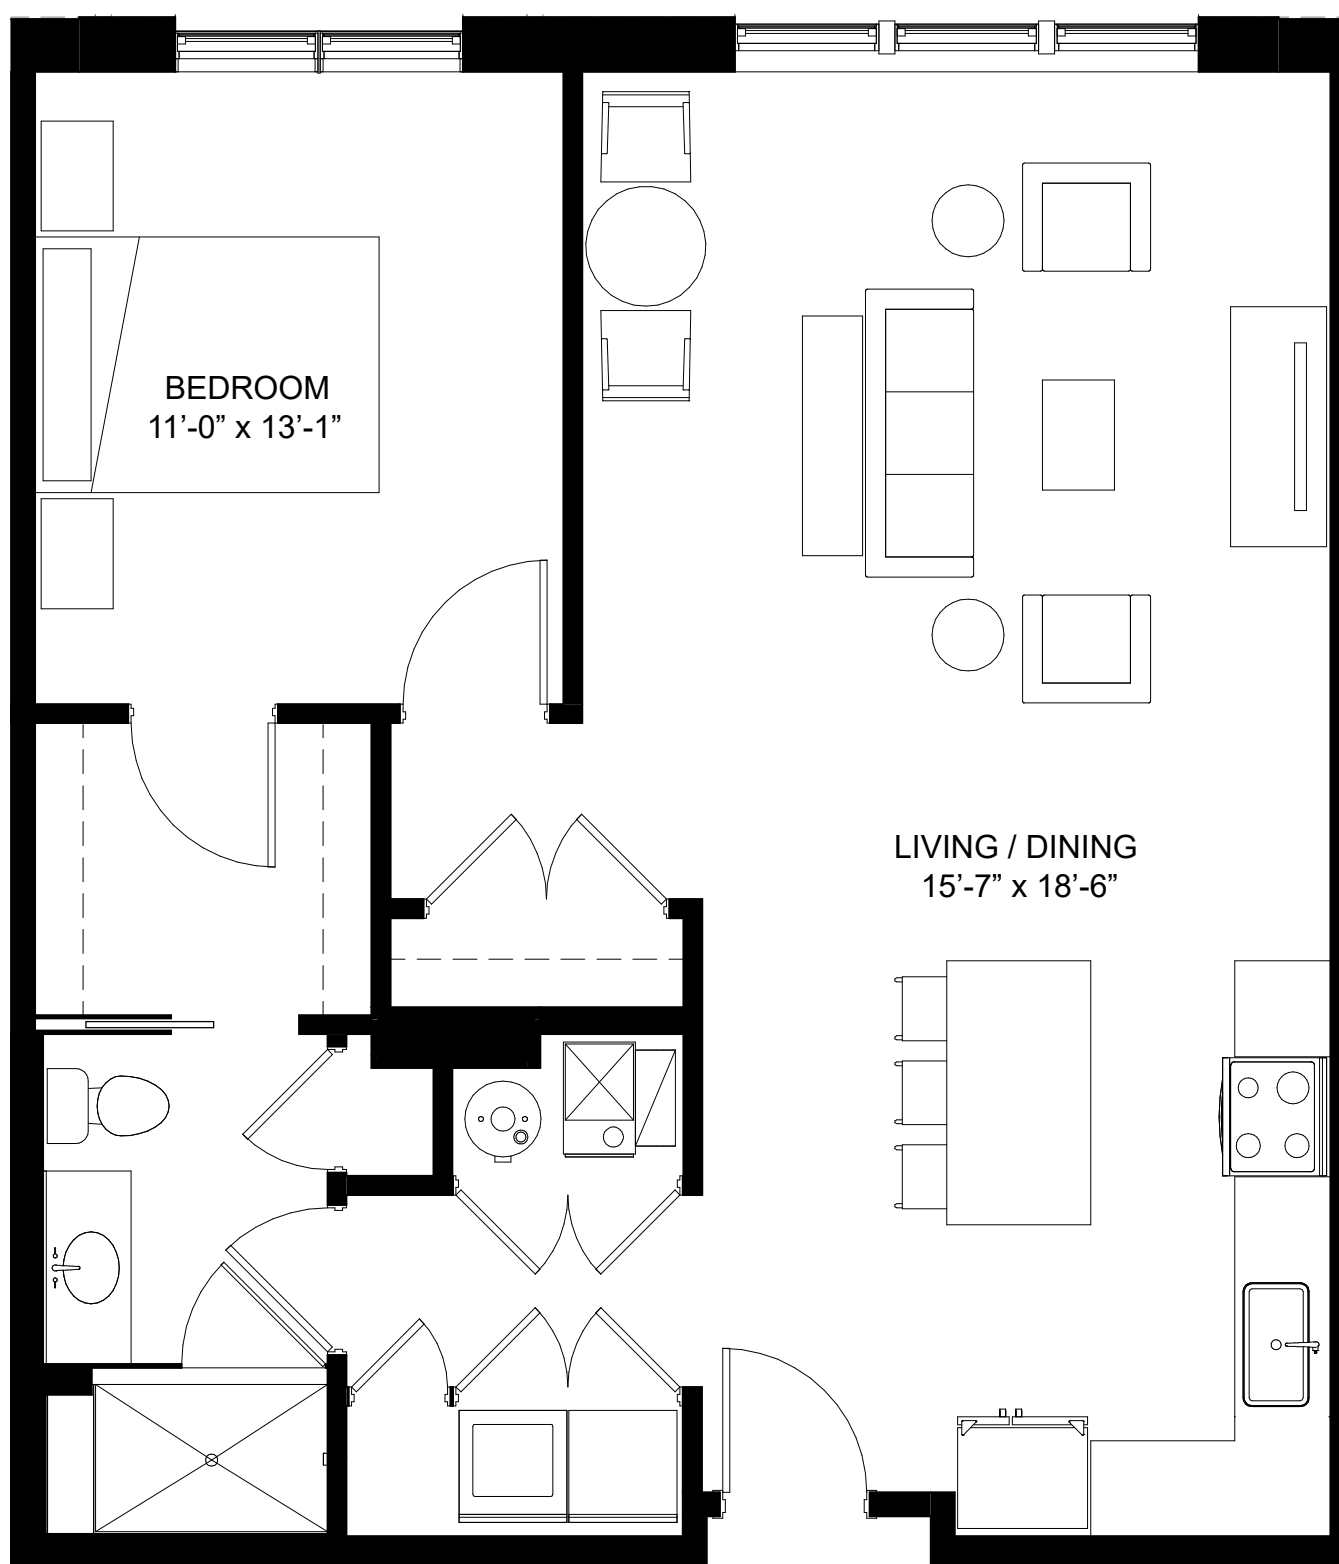

229 PARK

LUXURY BOUTIQUE RESIDENCES IN
DOWNTOWN CLARENDON HILLS

ONE BED
202 & 302
www.229park.com

229 PARK

LUXURY BOUTIQUE RESIDENCES IN
DOWNTOWN CLARENDON HILLS

ONE BED
204 & 304
www.229park.com

229 PARK

LUXURY BOUTIQUE RESIDENCES IN
DOWNTOWN CLARENDON HILLS

ONE BED
212, 312, & 410
www.229park.com

229 PARK

LUXURY BOUTIQUE RESIDENCES IN
DOWNTOWN CLARENDON HILLS

ONE BED PLUS

301

www.229park.com

229 PARK

LUXURY BOUTIQUE RESIDENCES IN
DOWNTOWN CLARENDON HILLS