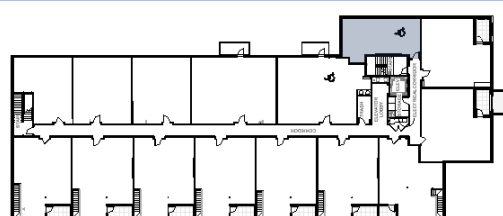

229 PARK

LUXURY BOUTIQUE RESIDENCES IN
DOWNTOWN CLARENDON HILLS

ONE BED
202 & 302
www.229park.com

229 PARK

LUXURY BOUTIQUE RESIDENCES IN
DOWNTOWN CLARENDON HILLS

ONE BED
204 & 304
www.229park.com

229 PARK

LUXURY BOUTIQUE RESIDENCES IN
DOWNTOWN CLARENDON HILLS

ONE BED
212, 312, & 410
www.229park.com

229 PARK

LUXURY BOUTIQUE RESIDENCES IN
DOWNTOWN CLARENDON HILLS

ONE BED PLUS

301

www.229park.com

229 PARK

LUXURY BOUTIQUE RESIDENCES IN
DOWNTOWN CLARENDON HILLS