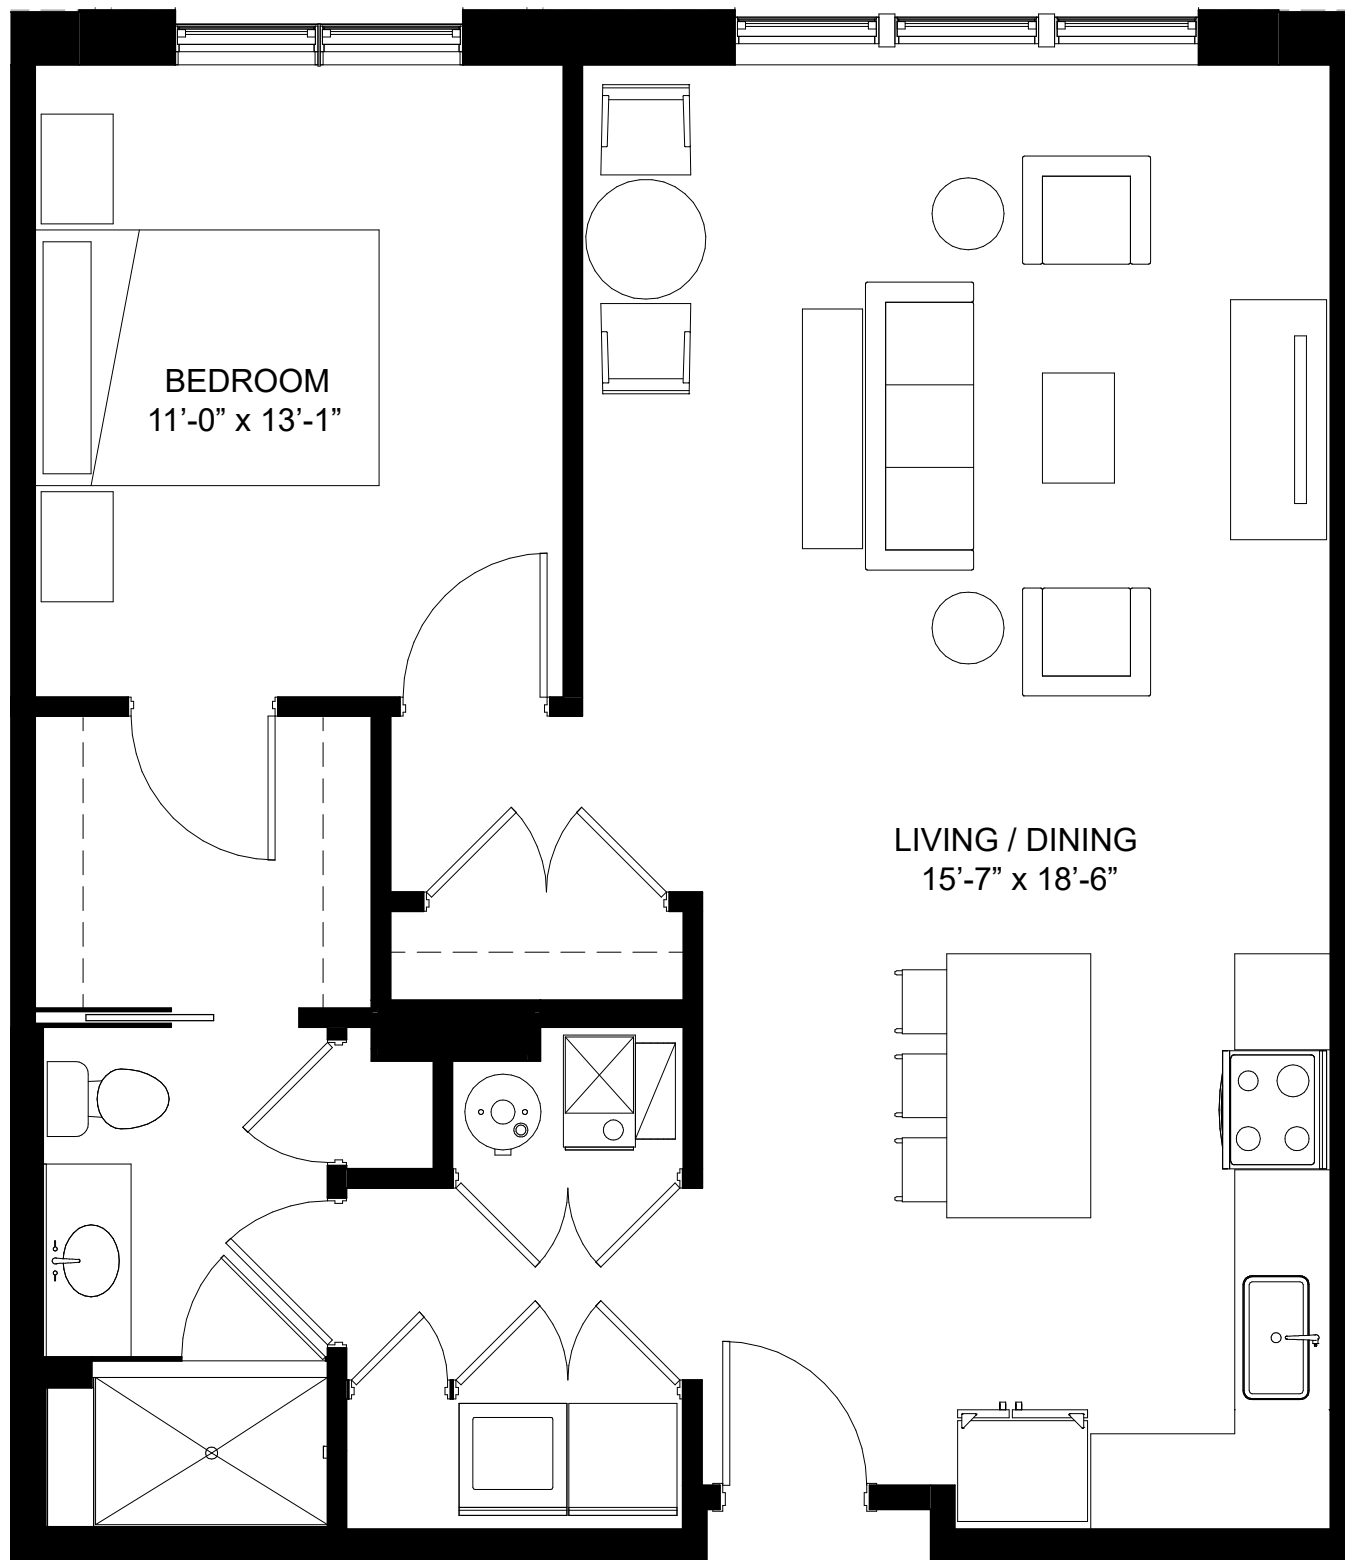

229 PARK

LUXURY BOUTIQUE RESIDENCES IN
DOWNTOWN CLARENDON HILLS

ONE BED
202 & 302
www.229park.com

229 PARK

LUXURY BOUTIQUE RESIDENCES IN
DOWNTOWN CLARENDON HILLS

ONE BED
204 & 304
www.229park.com

229 PARK

LUXURY BOUTIQUE RESIDENCES IN
DOWNTOWN CLARENDON HILLS

ONE BED
212, 312, & 410
www.229park.com

229 PARK

LUXURY BOUTIQUE RESIDENCES IN
DOWNTOWN CLARENDON HILLS

ONE BED PLUS

301

www.229park.com

229 PARK

LUXURY BOUTIQUE RESIDENCES IN
DOWNTOWN CLARENDON HILLS