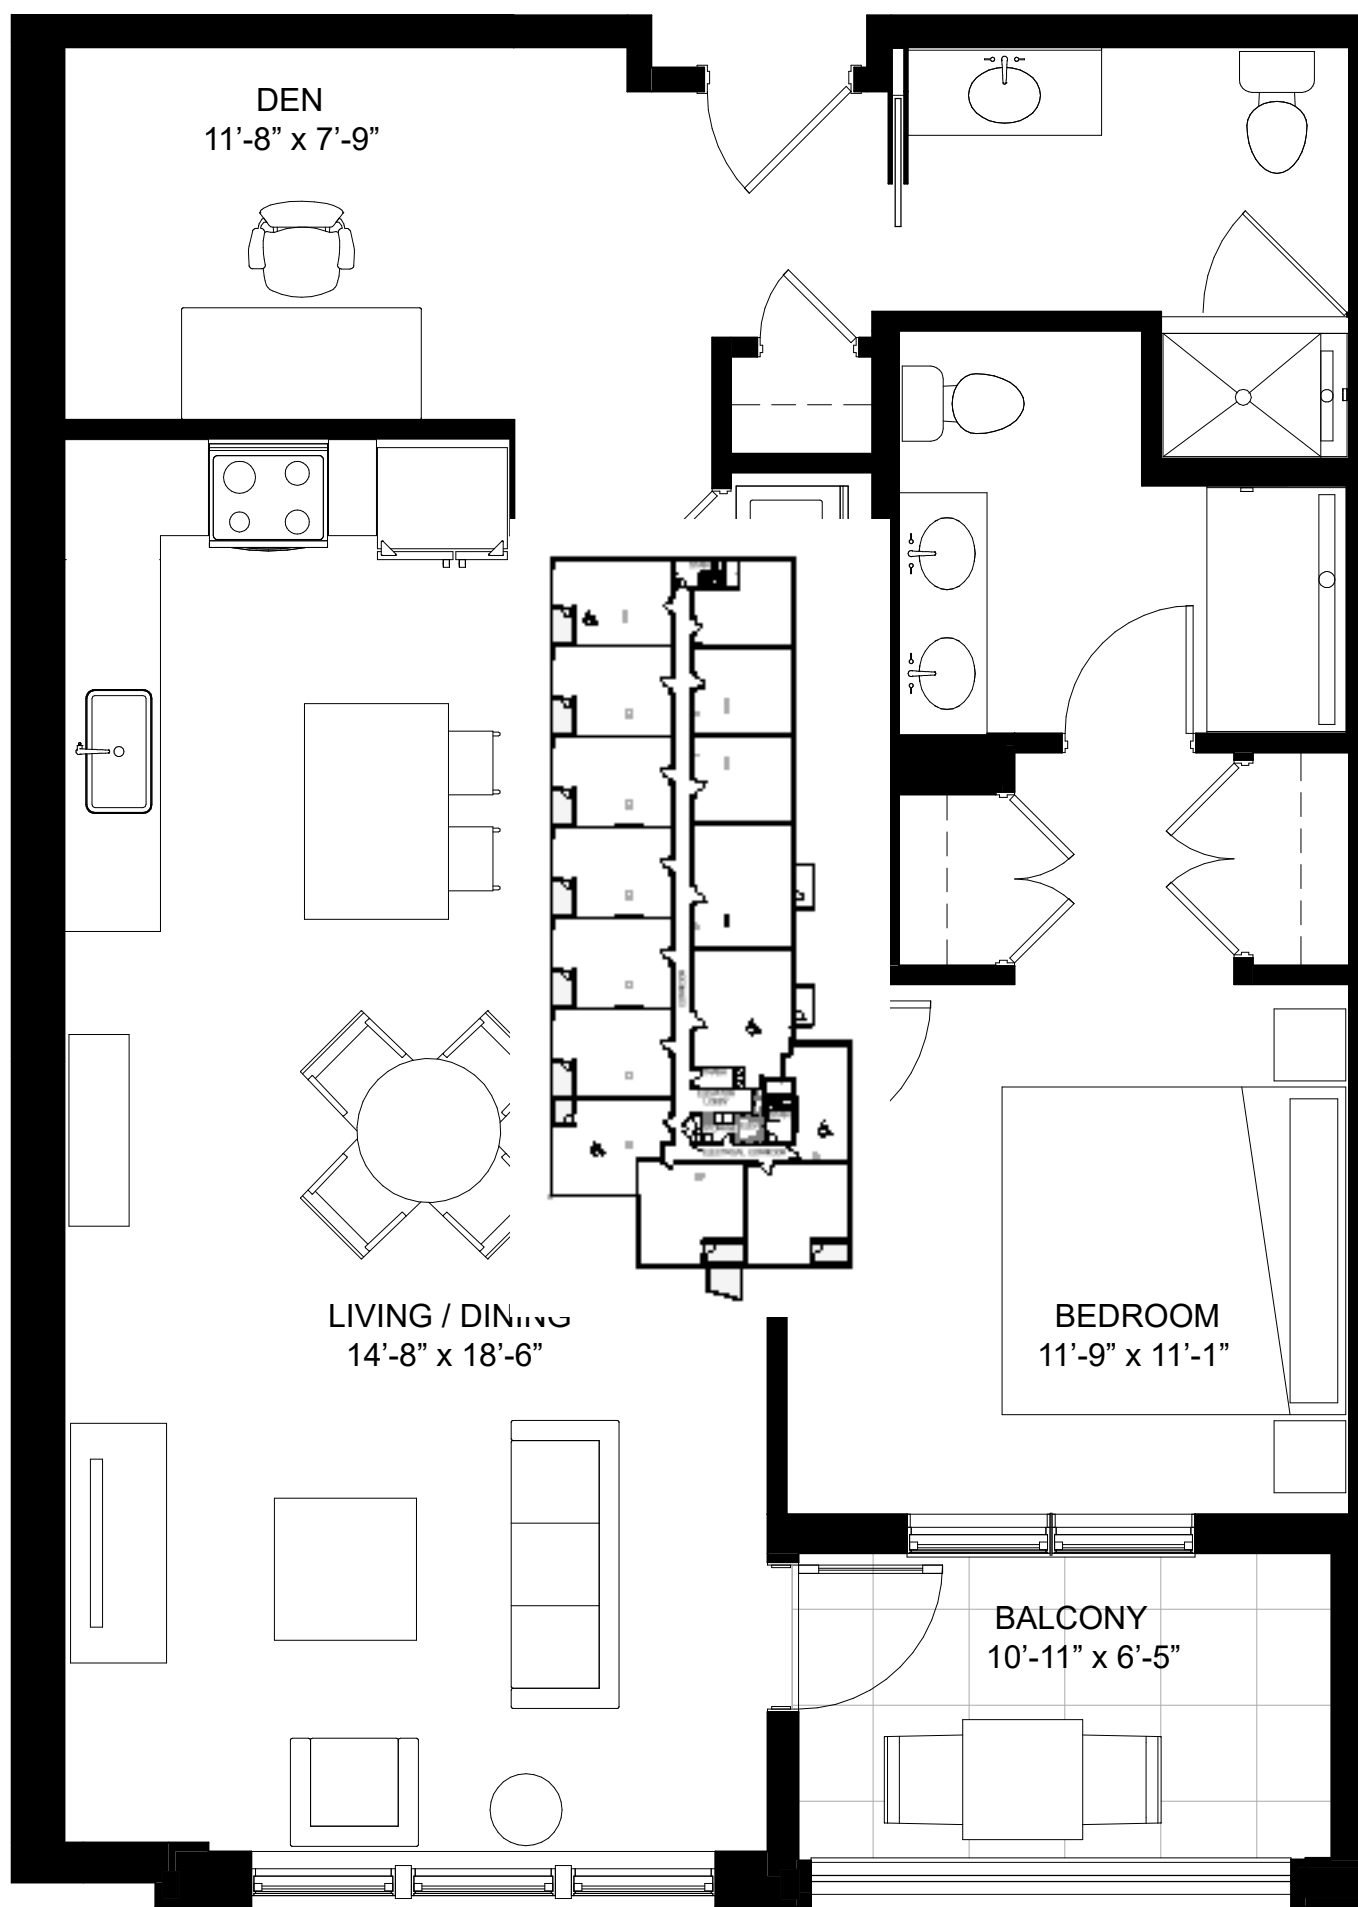

229 PARK

LUXURY BOUTIQUE RESIDENCES IN
DOWNTOWN CLARENDON HILLS

ONE BED
202 & 302
www.229park.com

229 PARK

LUXURY BOUTIQUE RESIDENCES IN
DOWNTOWN CLARENDON HILLS

ONE BED
204 & 304
www.229park.com

229 PARK

LUXURY BOUTIQUE RESIDENCES IN
DOWNTOWN CLARENDON HILLS

ONE BED
212, 312, & 410
www.229park.com

229 PARK

LUXURY BOUTIQUE RESIDENCES IN
DOWNTOWN CLARENDON HILLS

ONE BED PLUS

301

www.229park.com

229 PARK

LUXURY BOUTIQUE RESIDENCES IN
DOWNTOWN CLARENDON HILLS