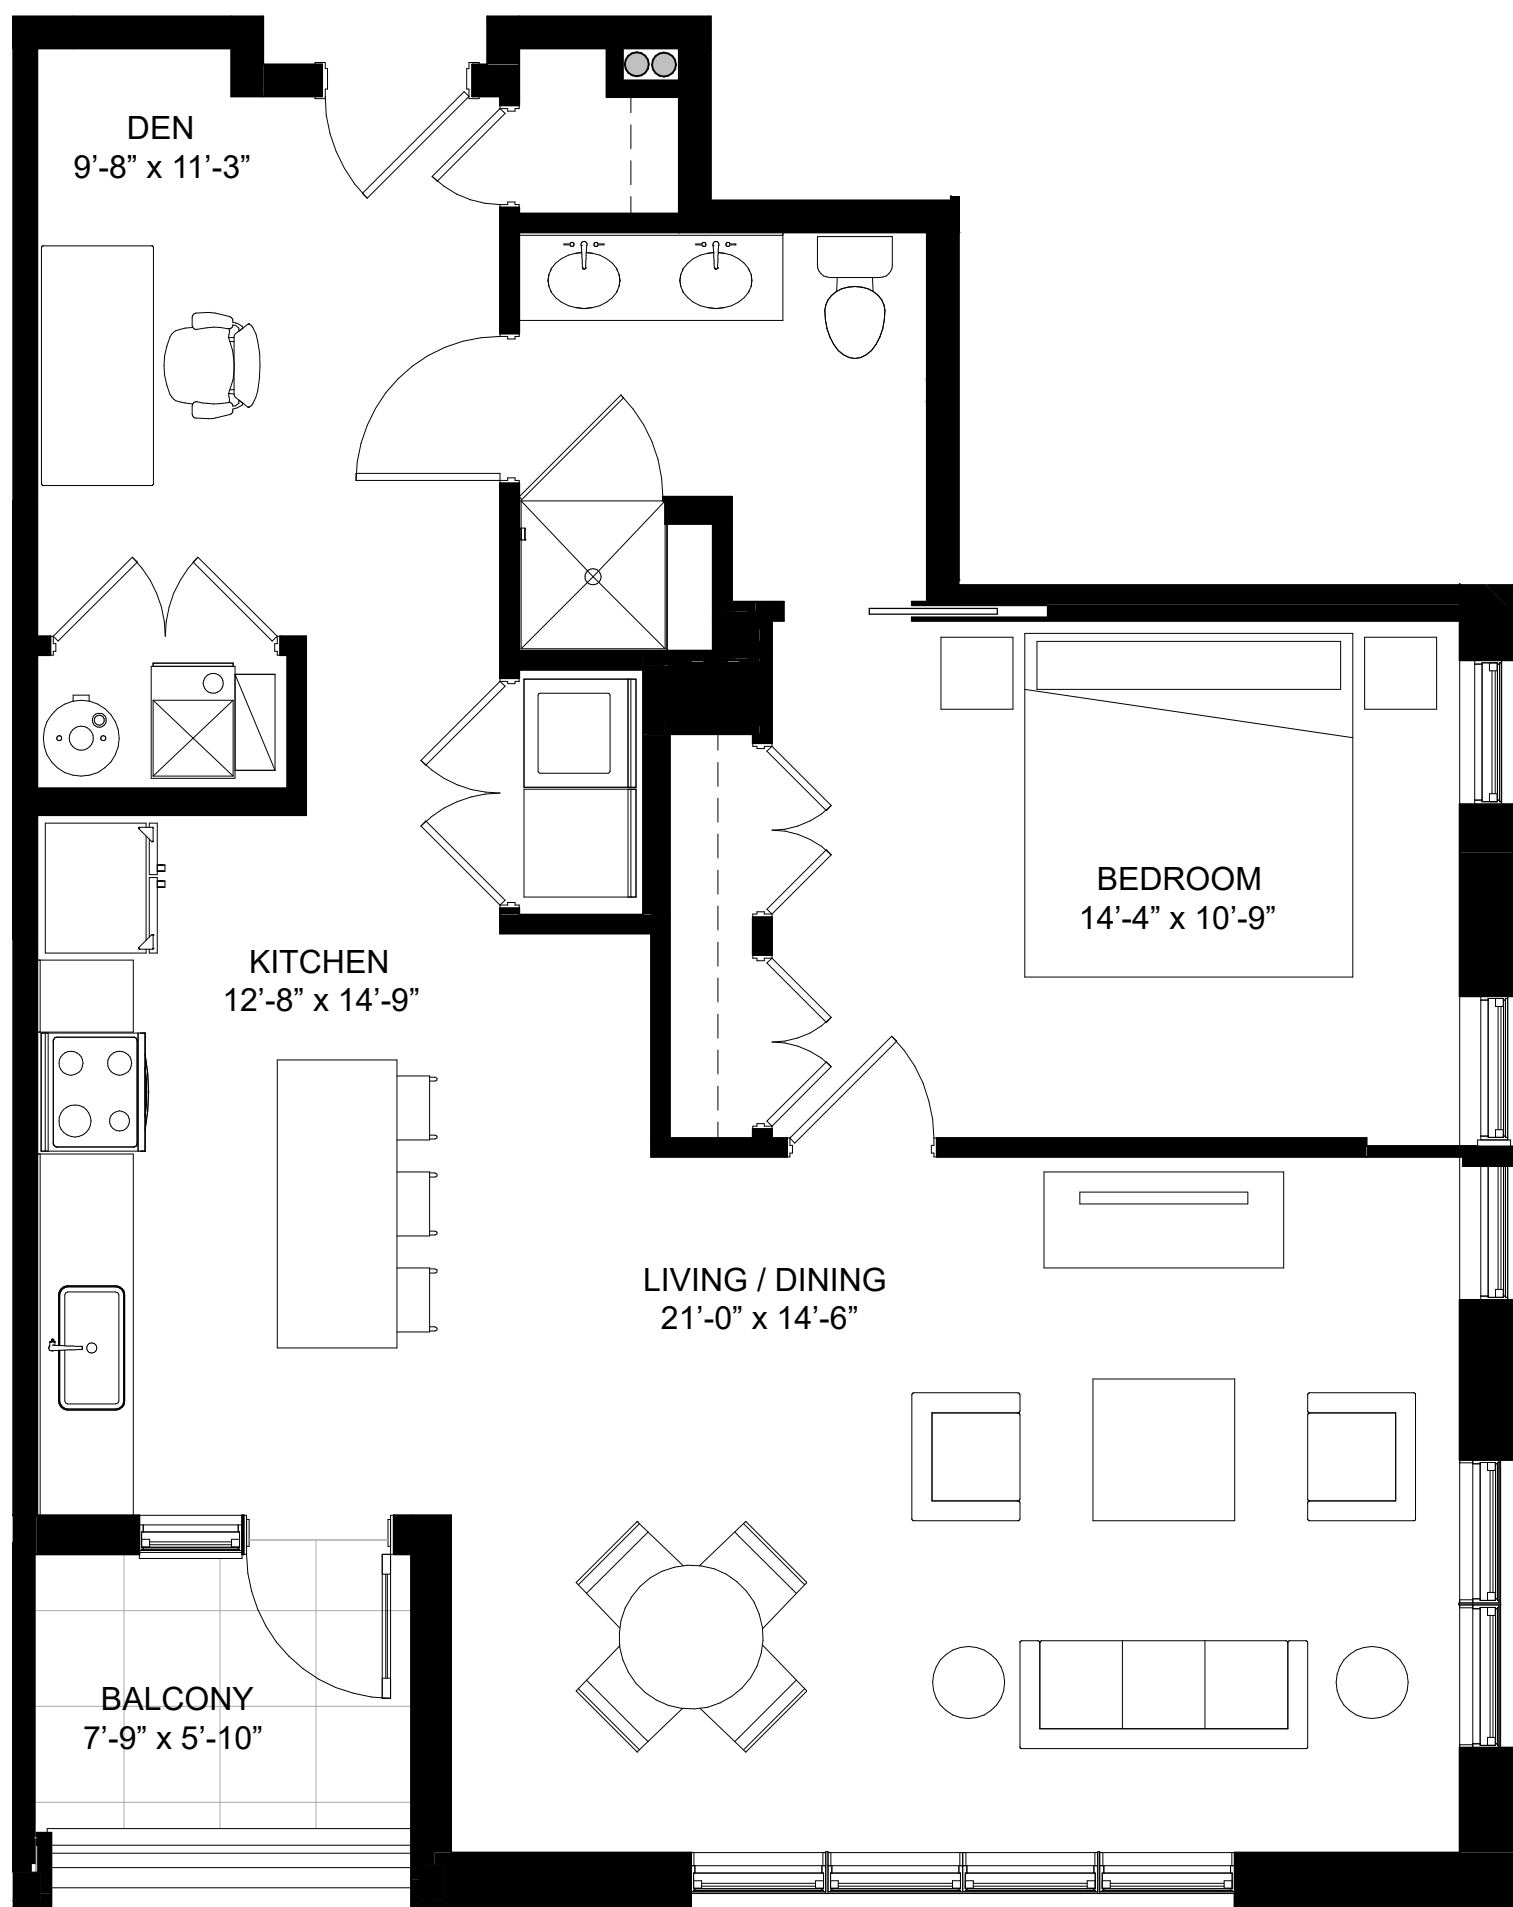

229 PARK

LUXURY BOUTIQUE RESIDENCES IN
DOWNTOWN CLARENDON HILLS

ONE BED PLUS

313

www.229park.com