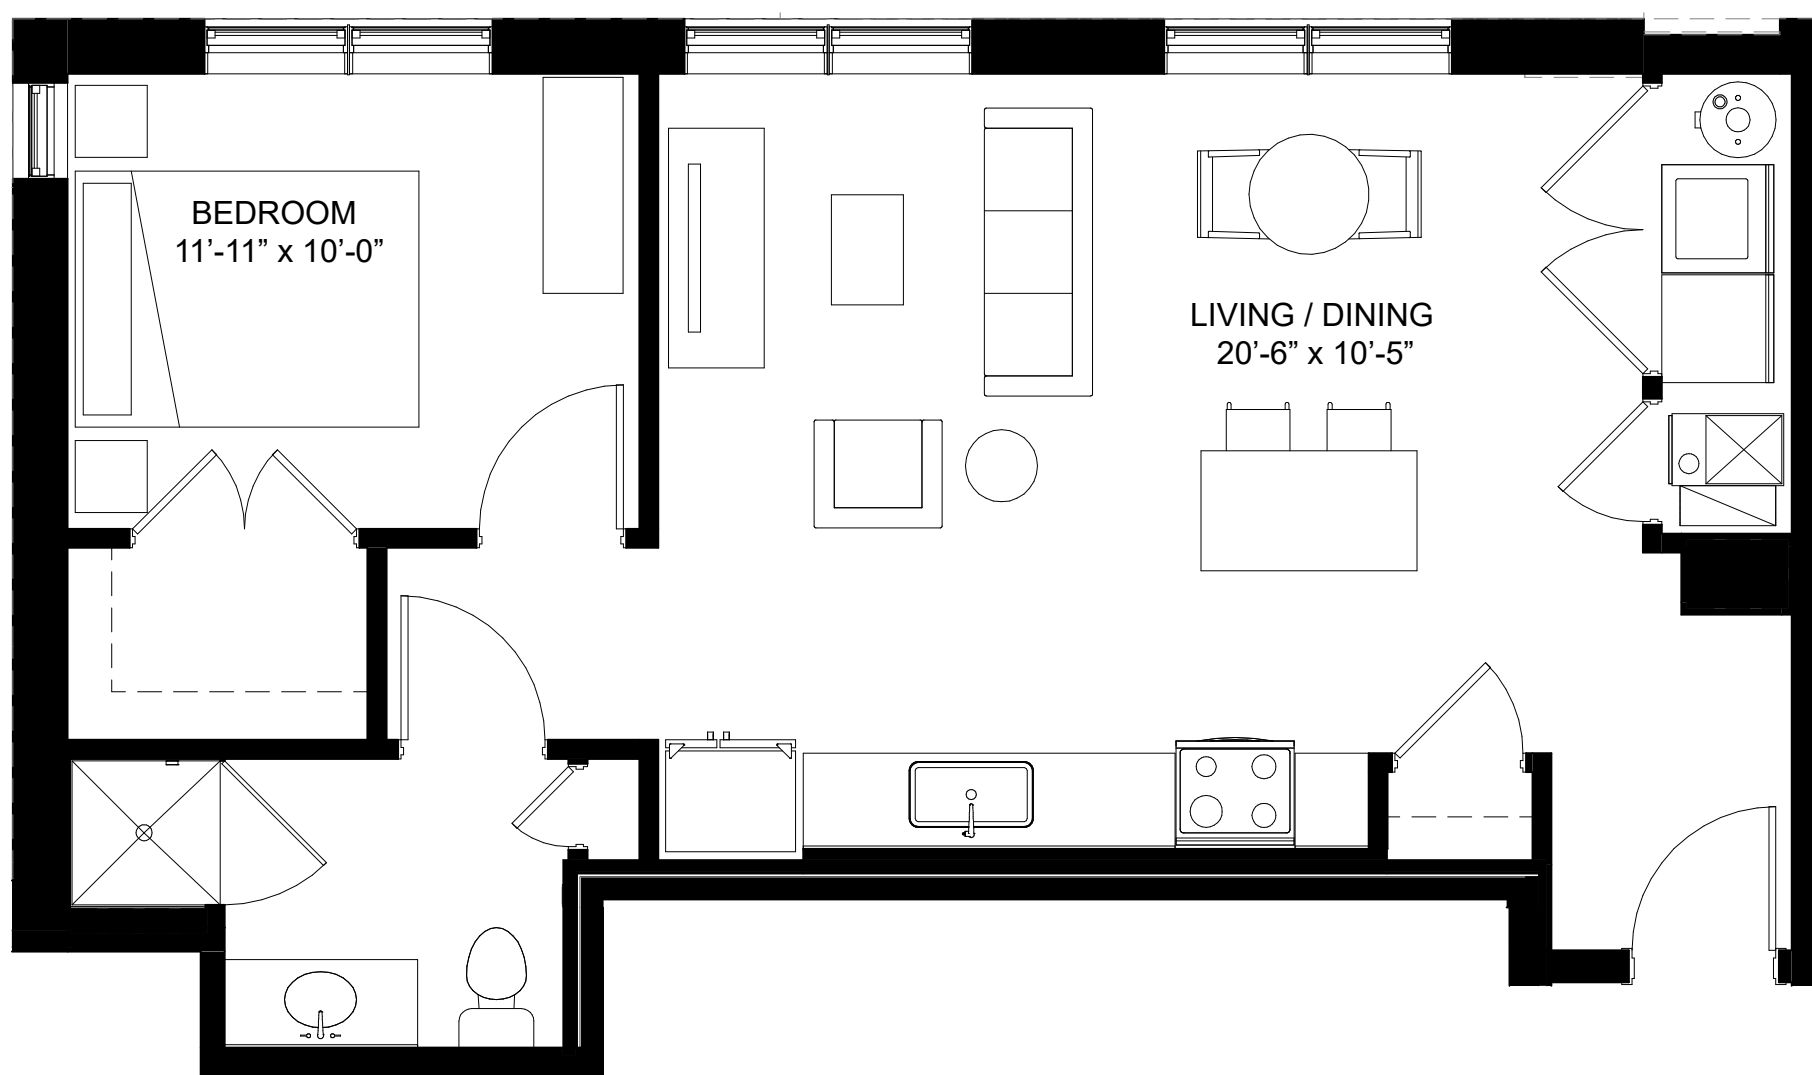

229 PARK

LUXURY BOUTIQUE RESIDENCES IN
DOWNTOWN CLARENDON HILLS

ONE BED
202 & 302
www.229park.com

229 PARK

LUXURY BOUTIQUE RESIDENCES IN
DOWNTOWN CLARENDON HILLS

ONE BED
204 & 304
www.229park.com

229 PARK

LUXURY BOUTIQUE RESIDENCES IN
DOWNTOWN CLARENDON HILLS

ONE BED
212, 312, & 410
www.229park.com

229 PARK

LUXURY BOUTIQUE RESIDENCES IN
DOWNTOWN CLARENDON HILLS

ONE BED PLUS

301

www.229park.com

229 PARK

LUXURY BOUTIQUE RESIDENCES IN
DOWNTOWN CLARENDON HILLS