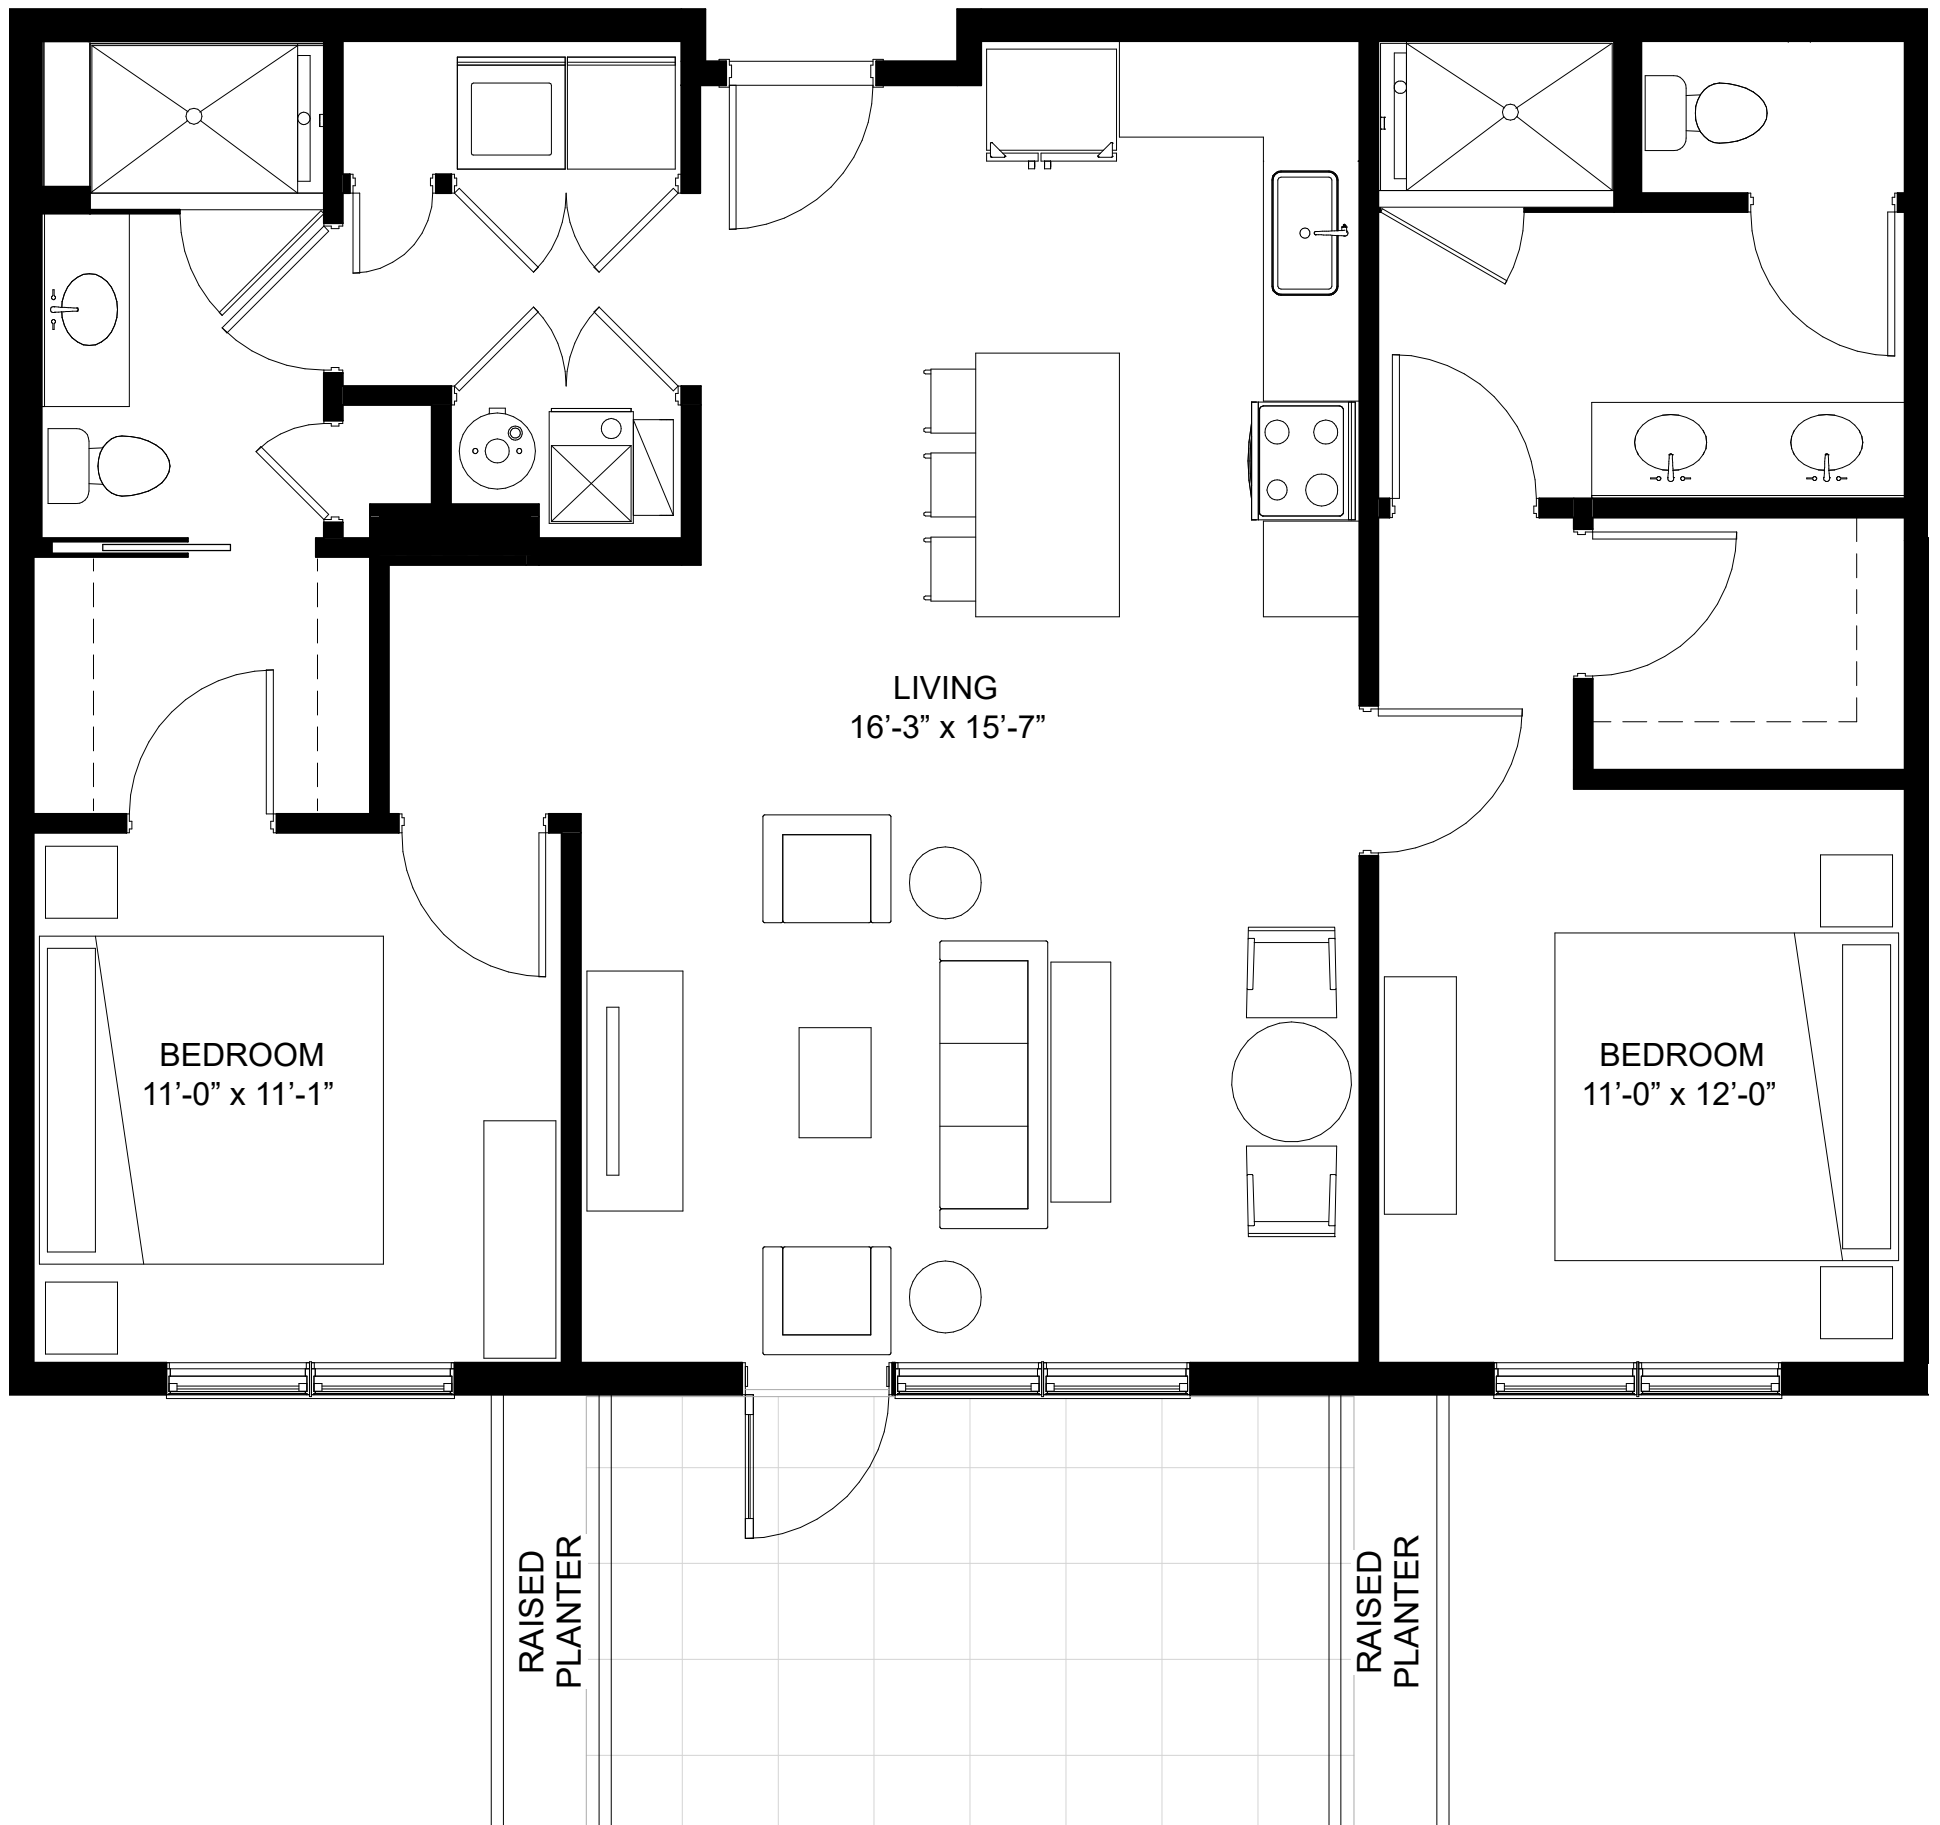

229 PARK

LUXURY BOUTIQUE RESIDENCES IN
DOWNTOWN CLARENDON HILLS

TWO BED
401- 407
www.229park.com