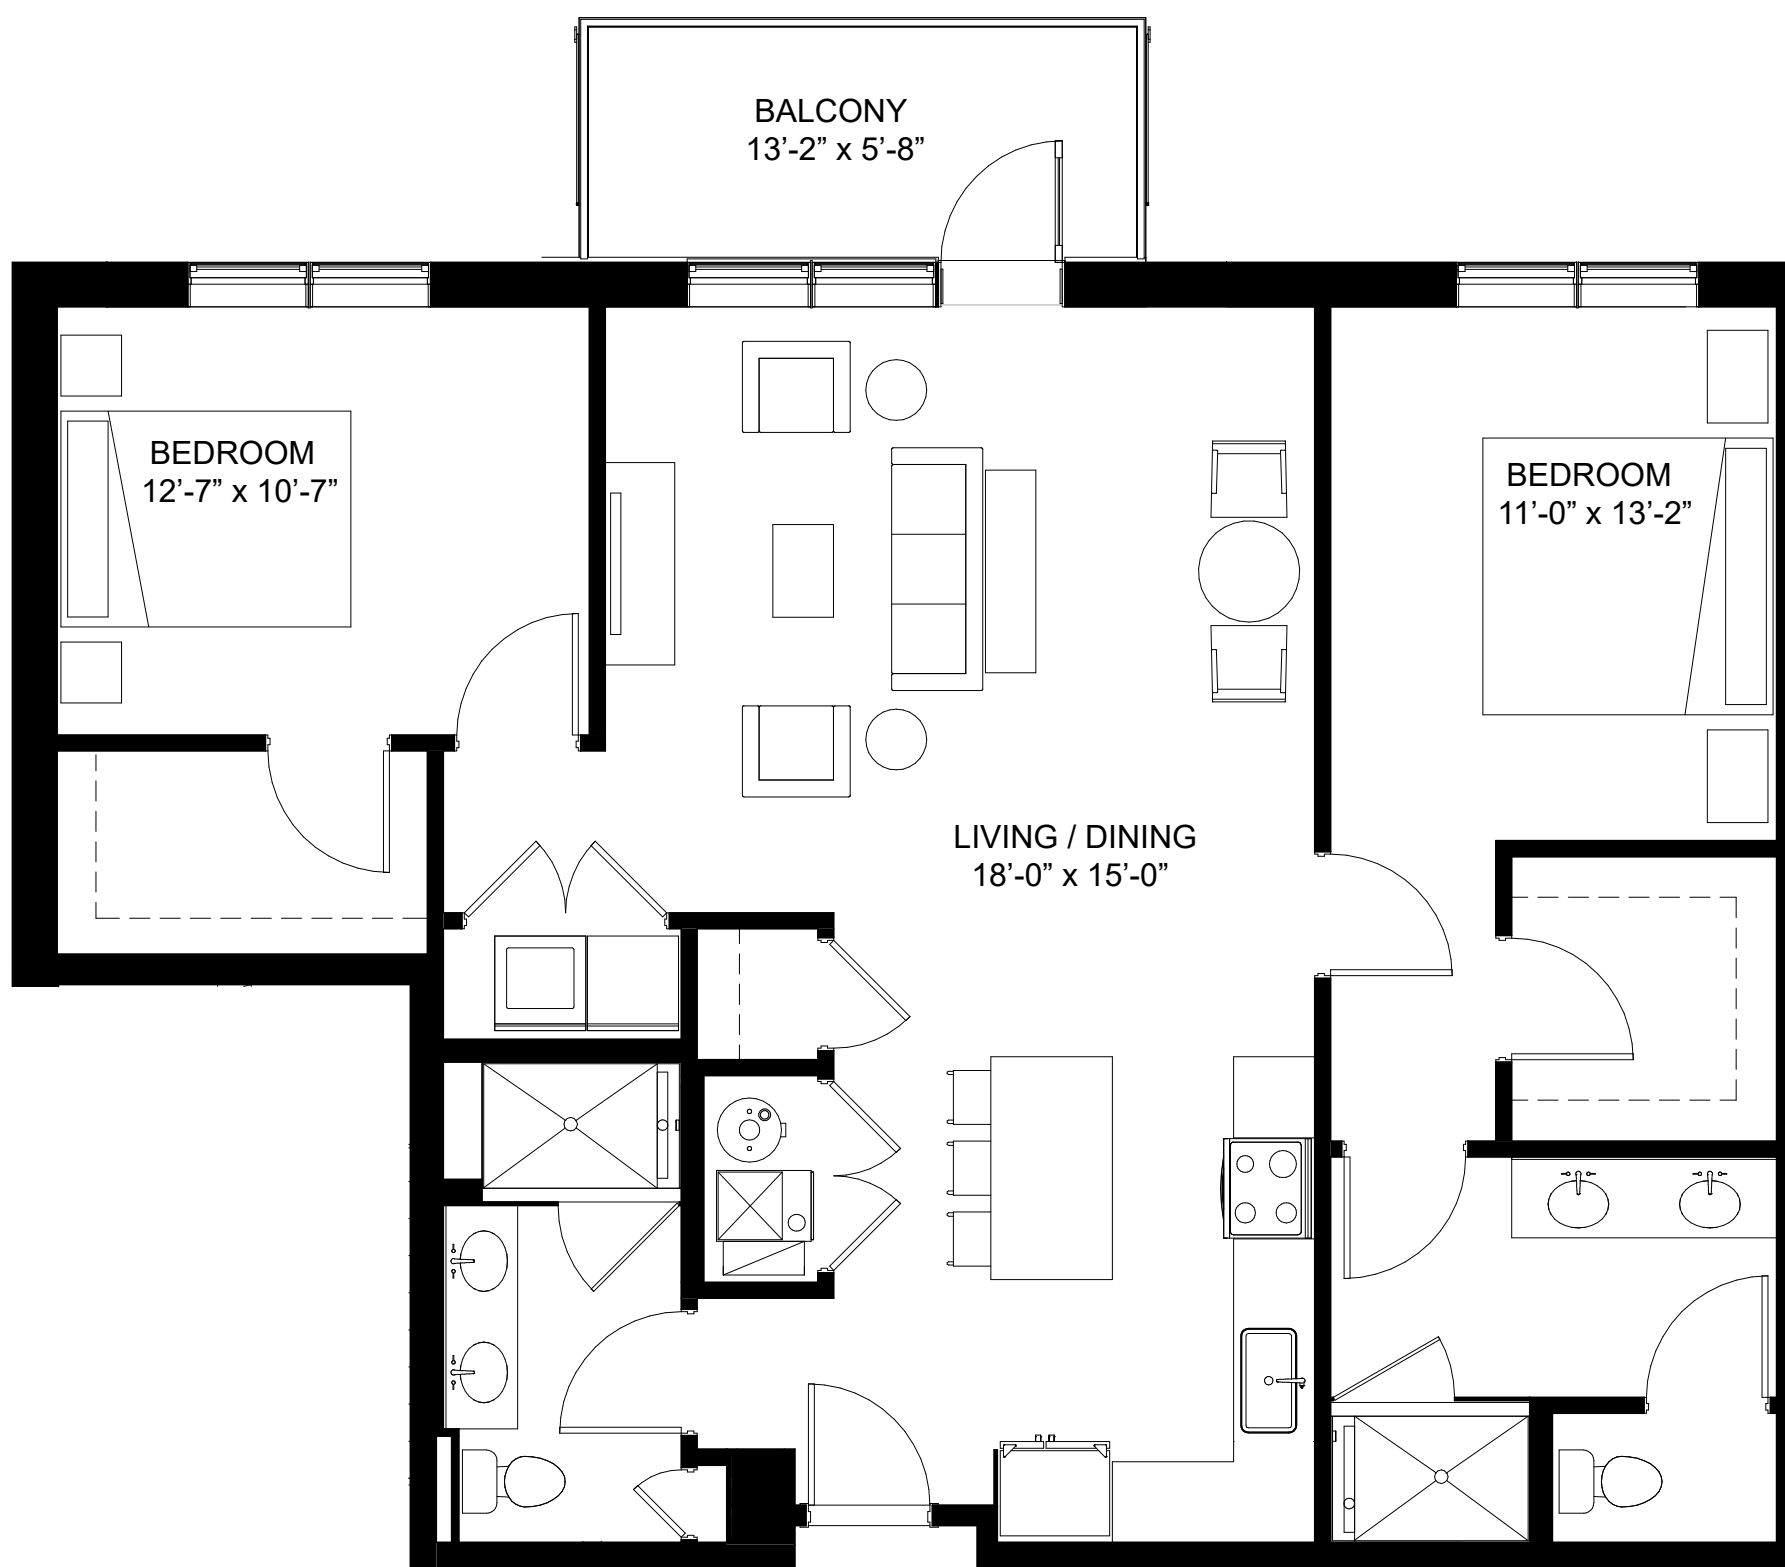

229 PARK

LUXURY BOUTIQUE RESIDENCES IN
DOWNTOWN CLARENDON HILLS