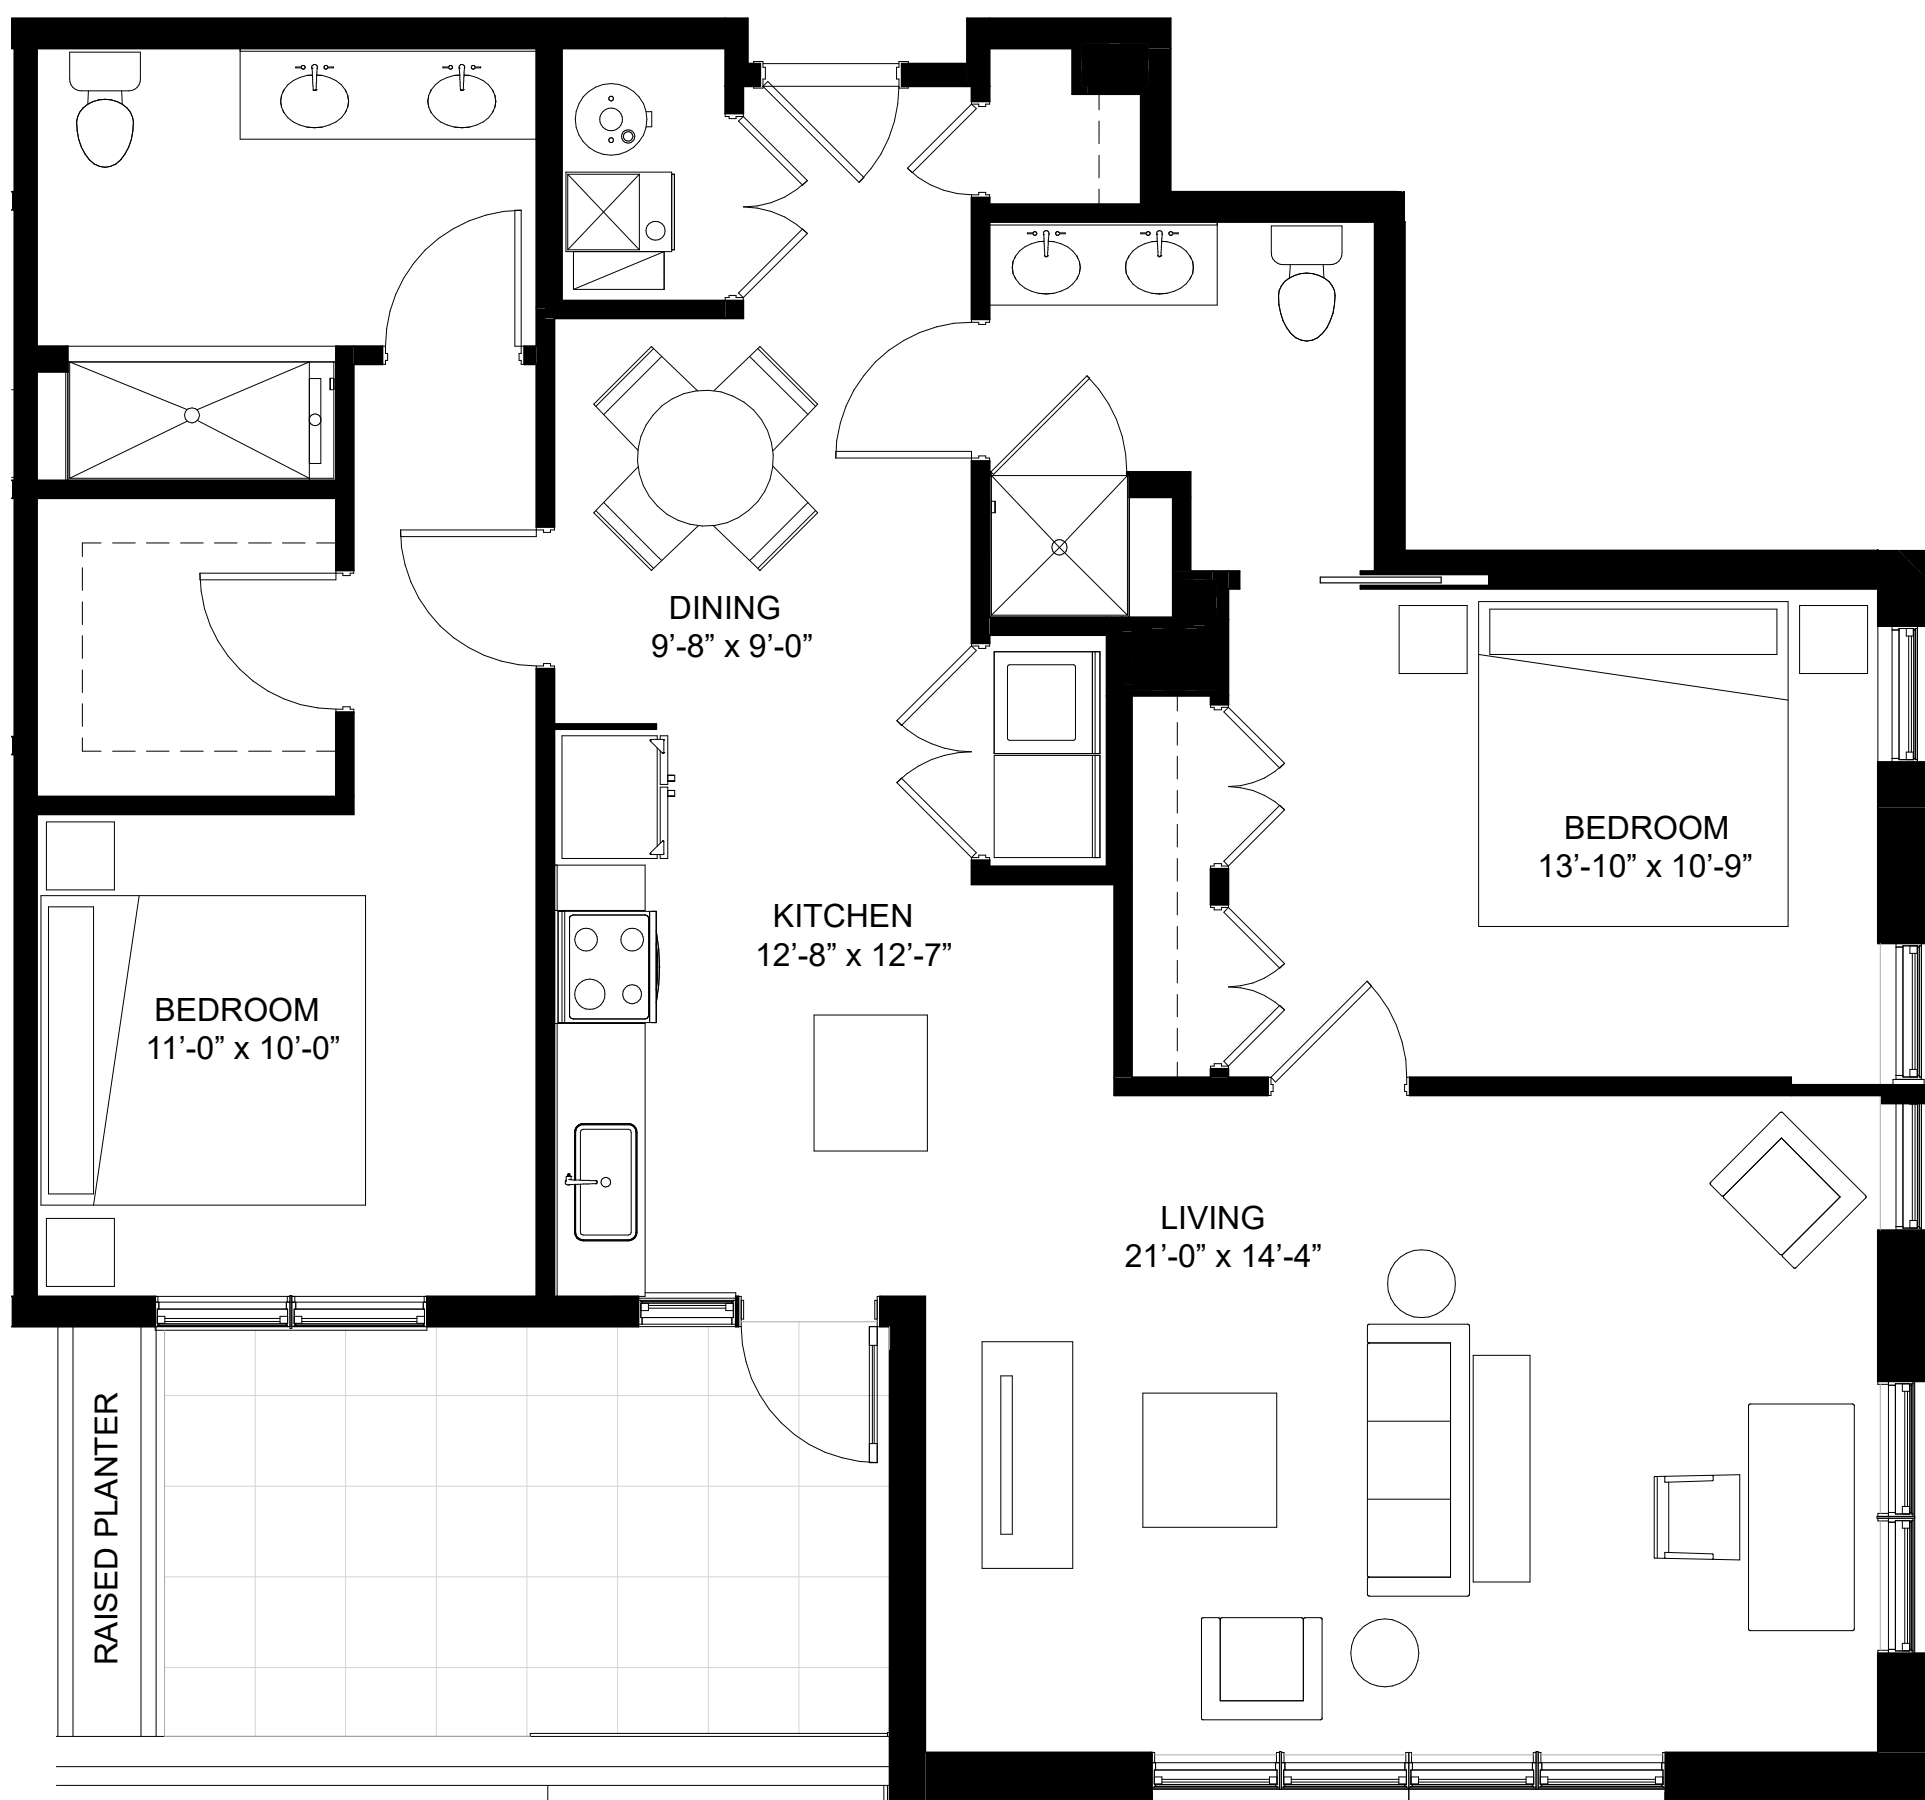

229 PARK

LUXURY BOUTIQUE RESIDENCES IN
DOWNTOWN CLARENDON HILLS

TWO BED
208 & 308
www.229park.com

229 PARK

LUXURY BOUTIQUE RESIDENCES IN
DOWNTOWN CLARENDON HILLS

TWO BED
210, 310, & 408
www.229park.com

229 PARK

TWO BED
409
www.229park.com