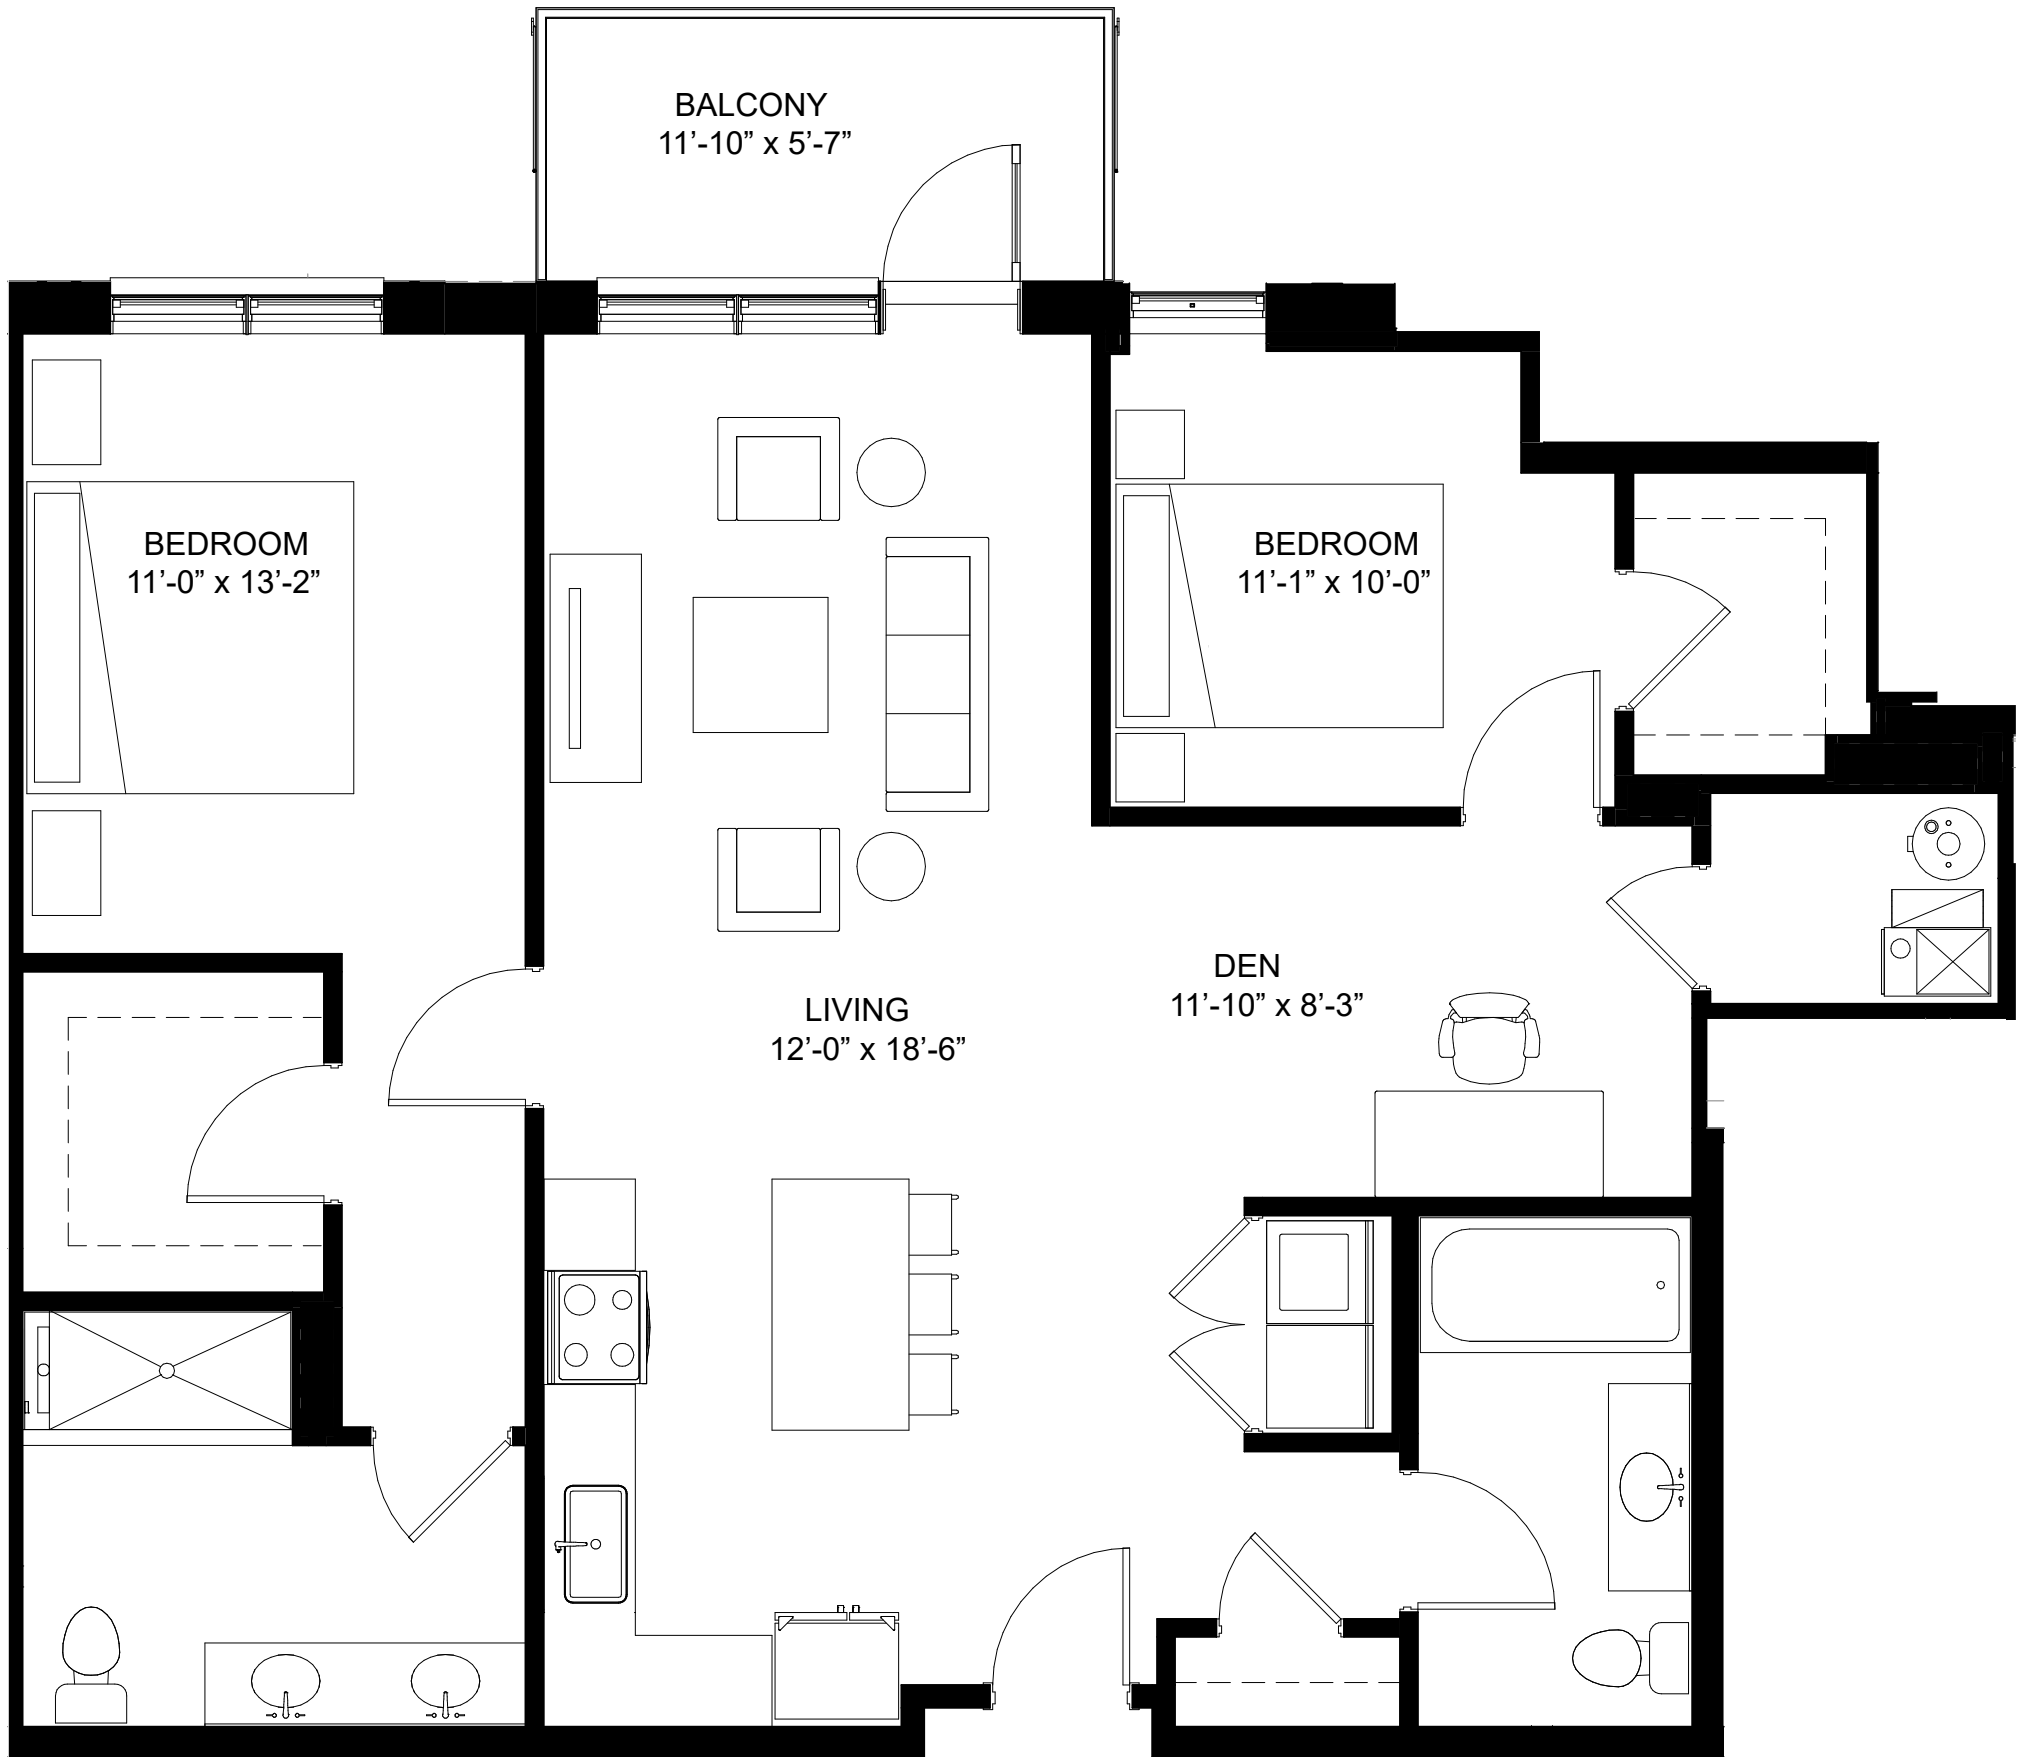

229 PARK

LUXURY BOUTIQUE RESIDENCES IN
DOWNTOWN CLARENDON HILLS

TWO BED
208 & 308
www.229park.com

229 PARK

LUXURY BOUTIQUE RESIDENCES IN
DOWNTOWN CLARENDON HILLS

TWO BED
210, 310, & 408
www.229park.com

229 PARK

LUXURY BOUTIQUE RESIDENCES IN
DOWNTOWN CLARENDON HILLS

TWO BED
214, 314, & 412
www.229park.com

229 PARK

LUXURY BOUTIQUE RESIDENCES IN
DOWNTOWN CLARENDON HILLS

TWO BED
215, 315, & 411
www.229park.com

229 PARK

TWO BED

409

www.229park.com