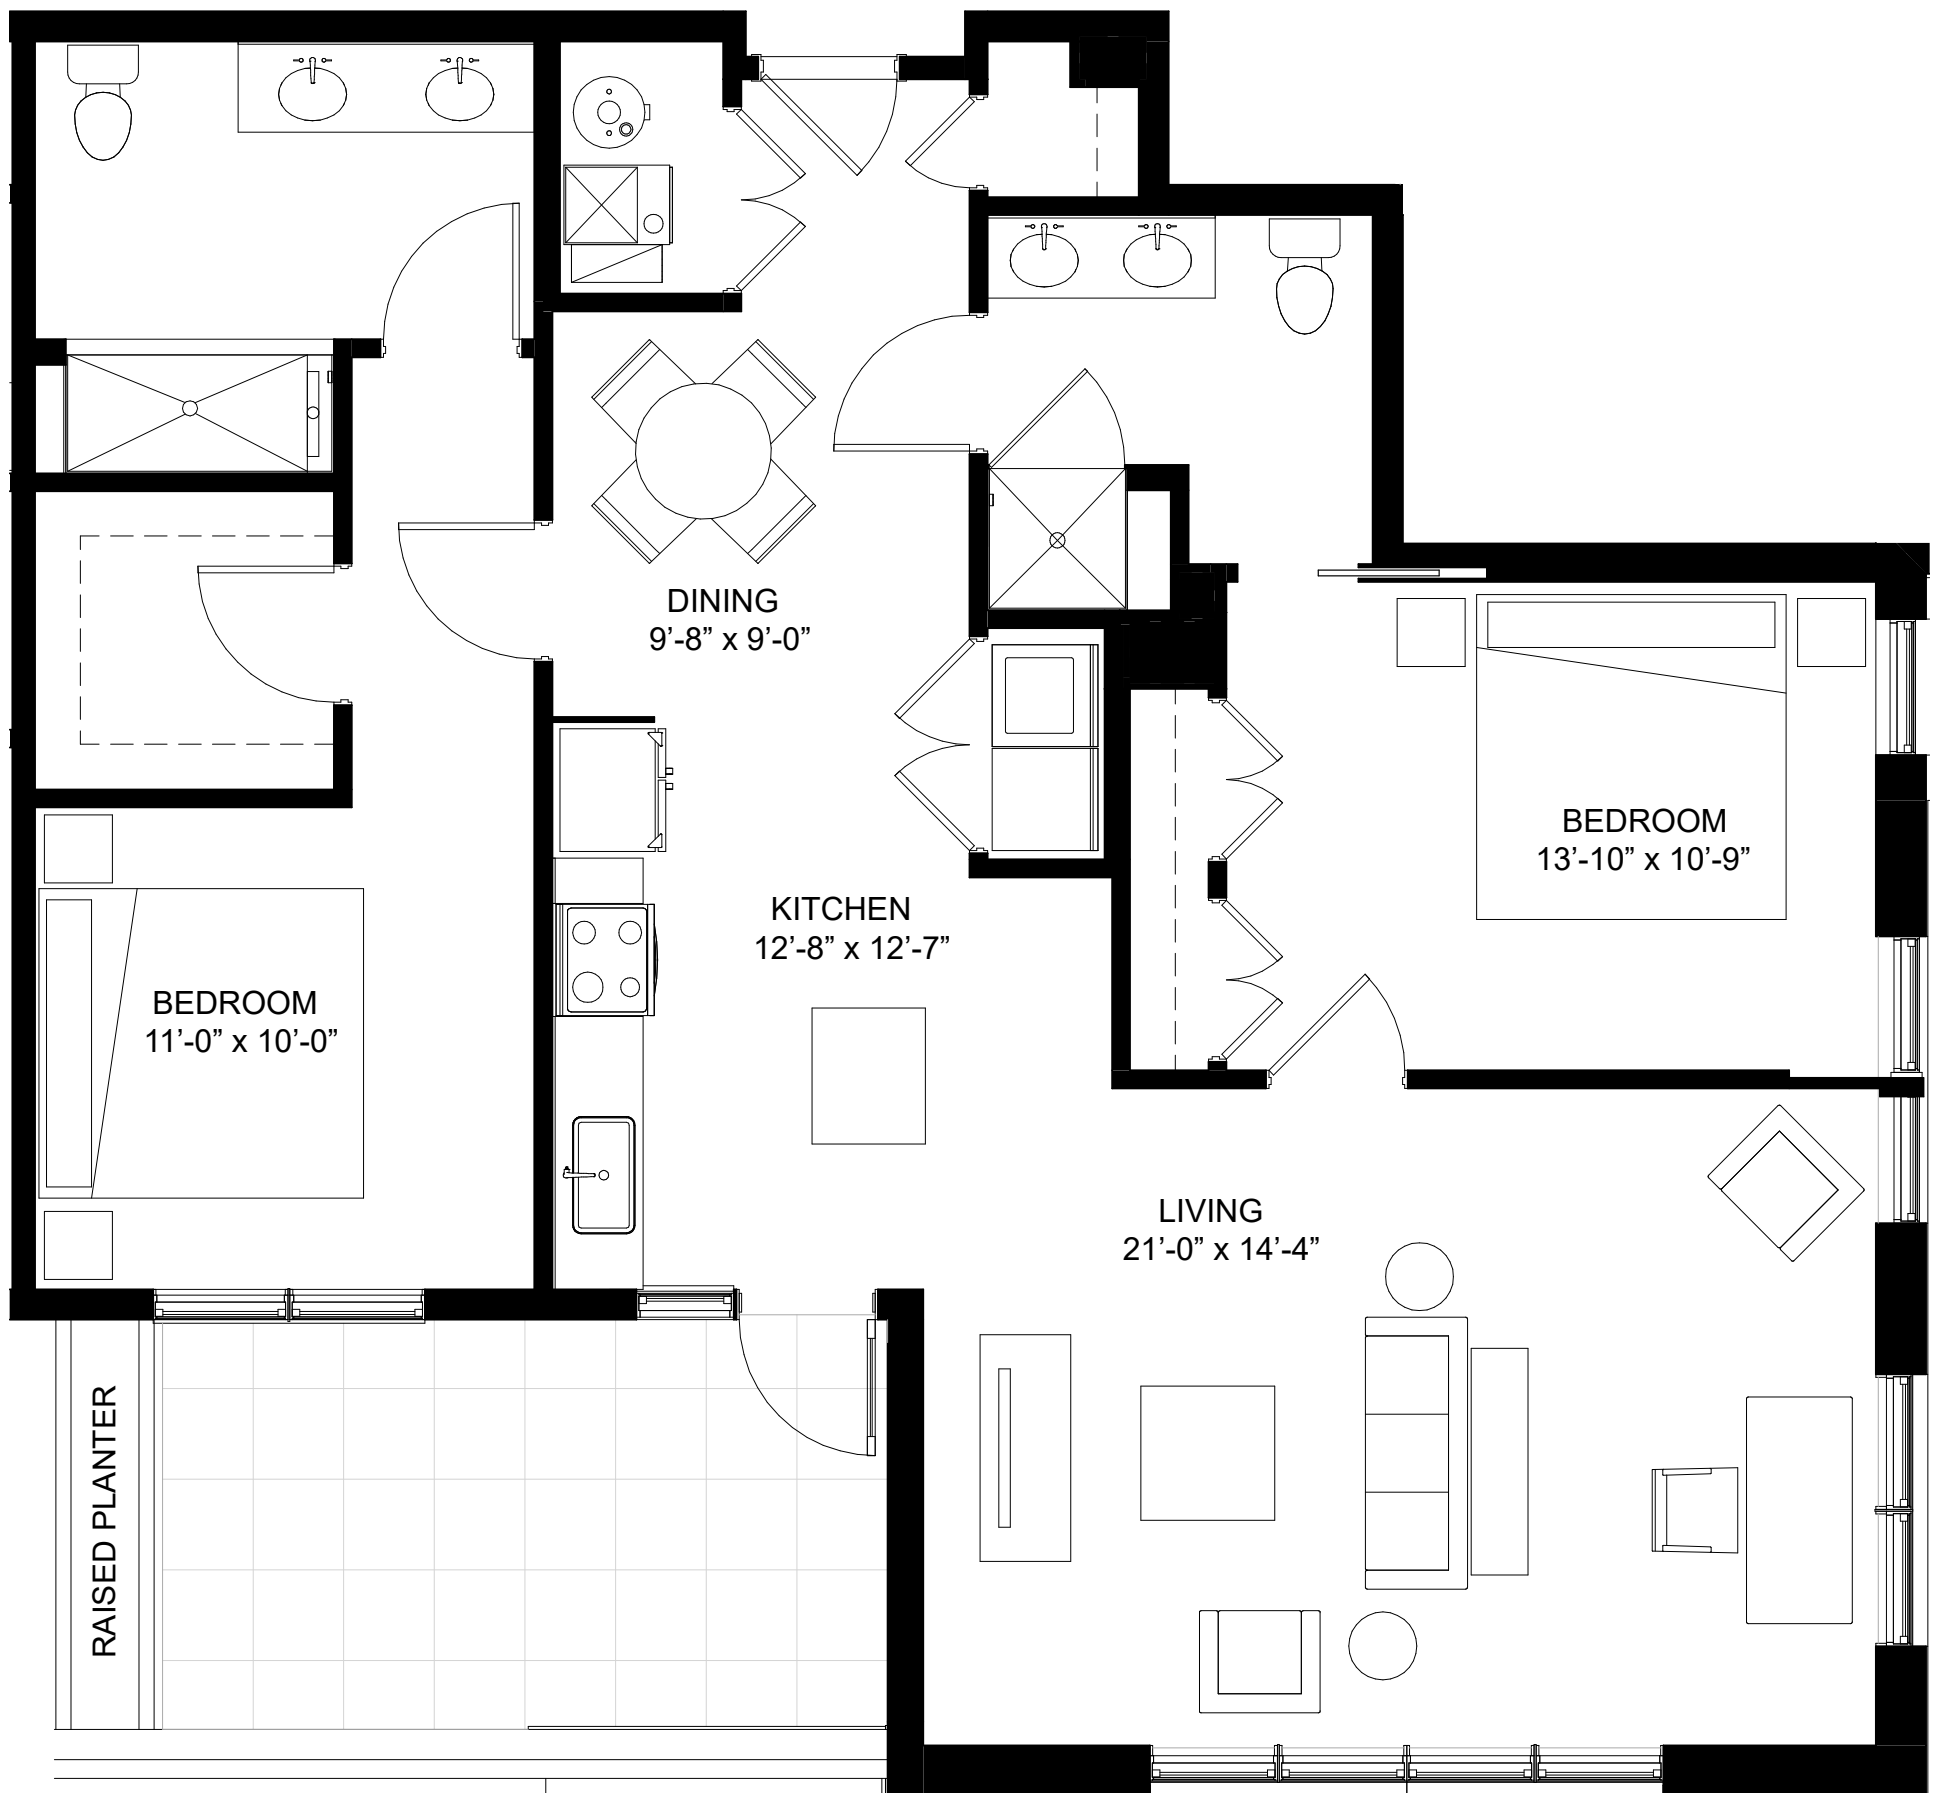

229 PARK

LUXURY BOUTIQUE RESIDENCES IN
DOWNTOWN CLARENDON HILLS

TWO BED
208 & 308
www.229park.com

229 PARK

LUXURY BOUTIQUE RESIDENCES IN
DOWNTOWN CLARENDON HILLS

TWO BED
210, 310, & 408
www.229park.com

229 PARK

TWO BED

409

www.229park.com