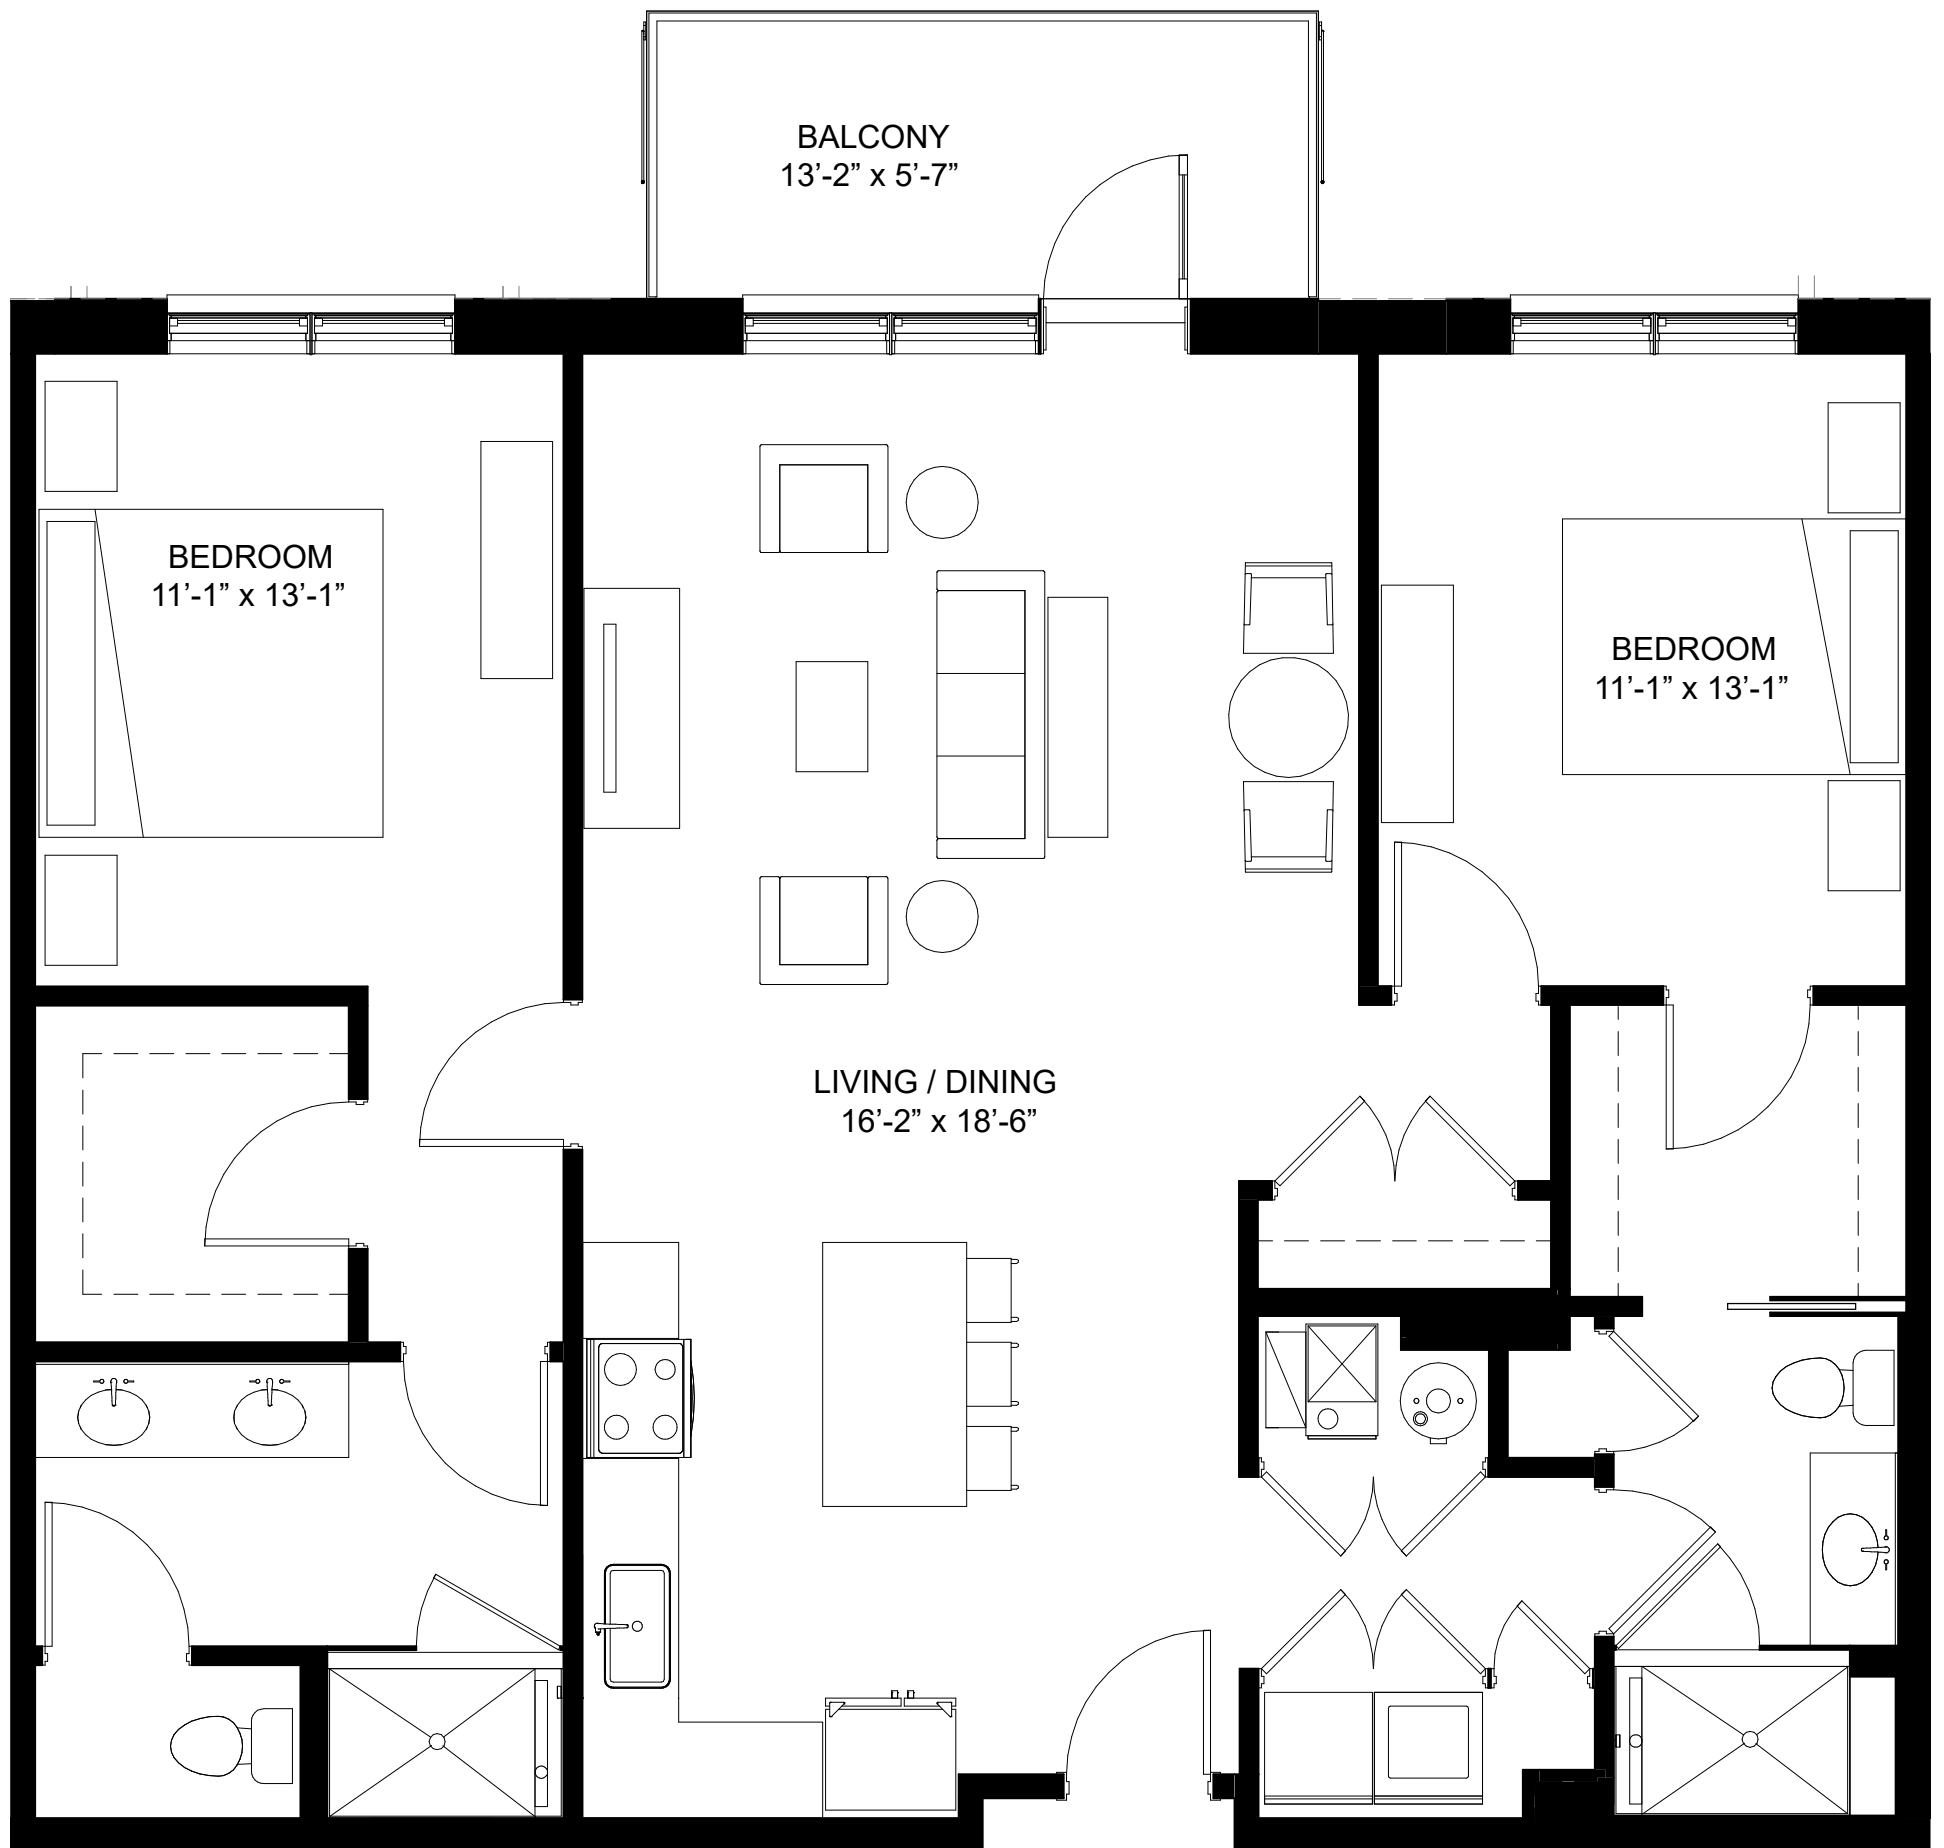

229 PARK

LUXURY BOUTIQUE RESIDENCES IN
DOWNTOWN CLARENDON HILLS

TWO BED
208 & 308
www.229park.com

229 PARK

LUXURY BOUTIQUE RESIDENCES IN
DOWNTOWN CLARENDON HILLS

TWO BED
210, 310, & 408
www.229park.com

229 PARK

LUXURY BOUTIQUE RESIDENCES IN
DOWNTOWN CLARENDON HILLS

TWO BED
214, 314, & 412
www.229park.com

229 PARK

LUXURY BOUTIQUE RESIDENCES IN
DOWNTOWN CLARENDON HILLS

TWO BED
215, 315, & 411
www.229park.com

229 PARK

TWO BED

409

www.229park.com