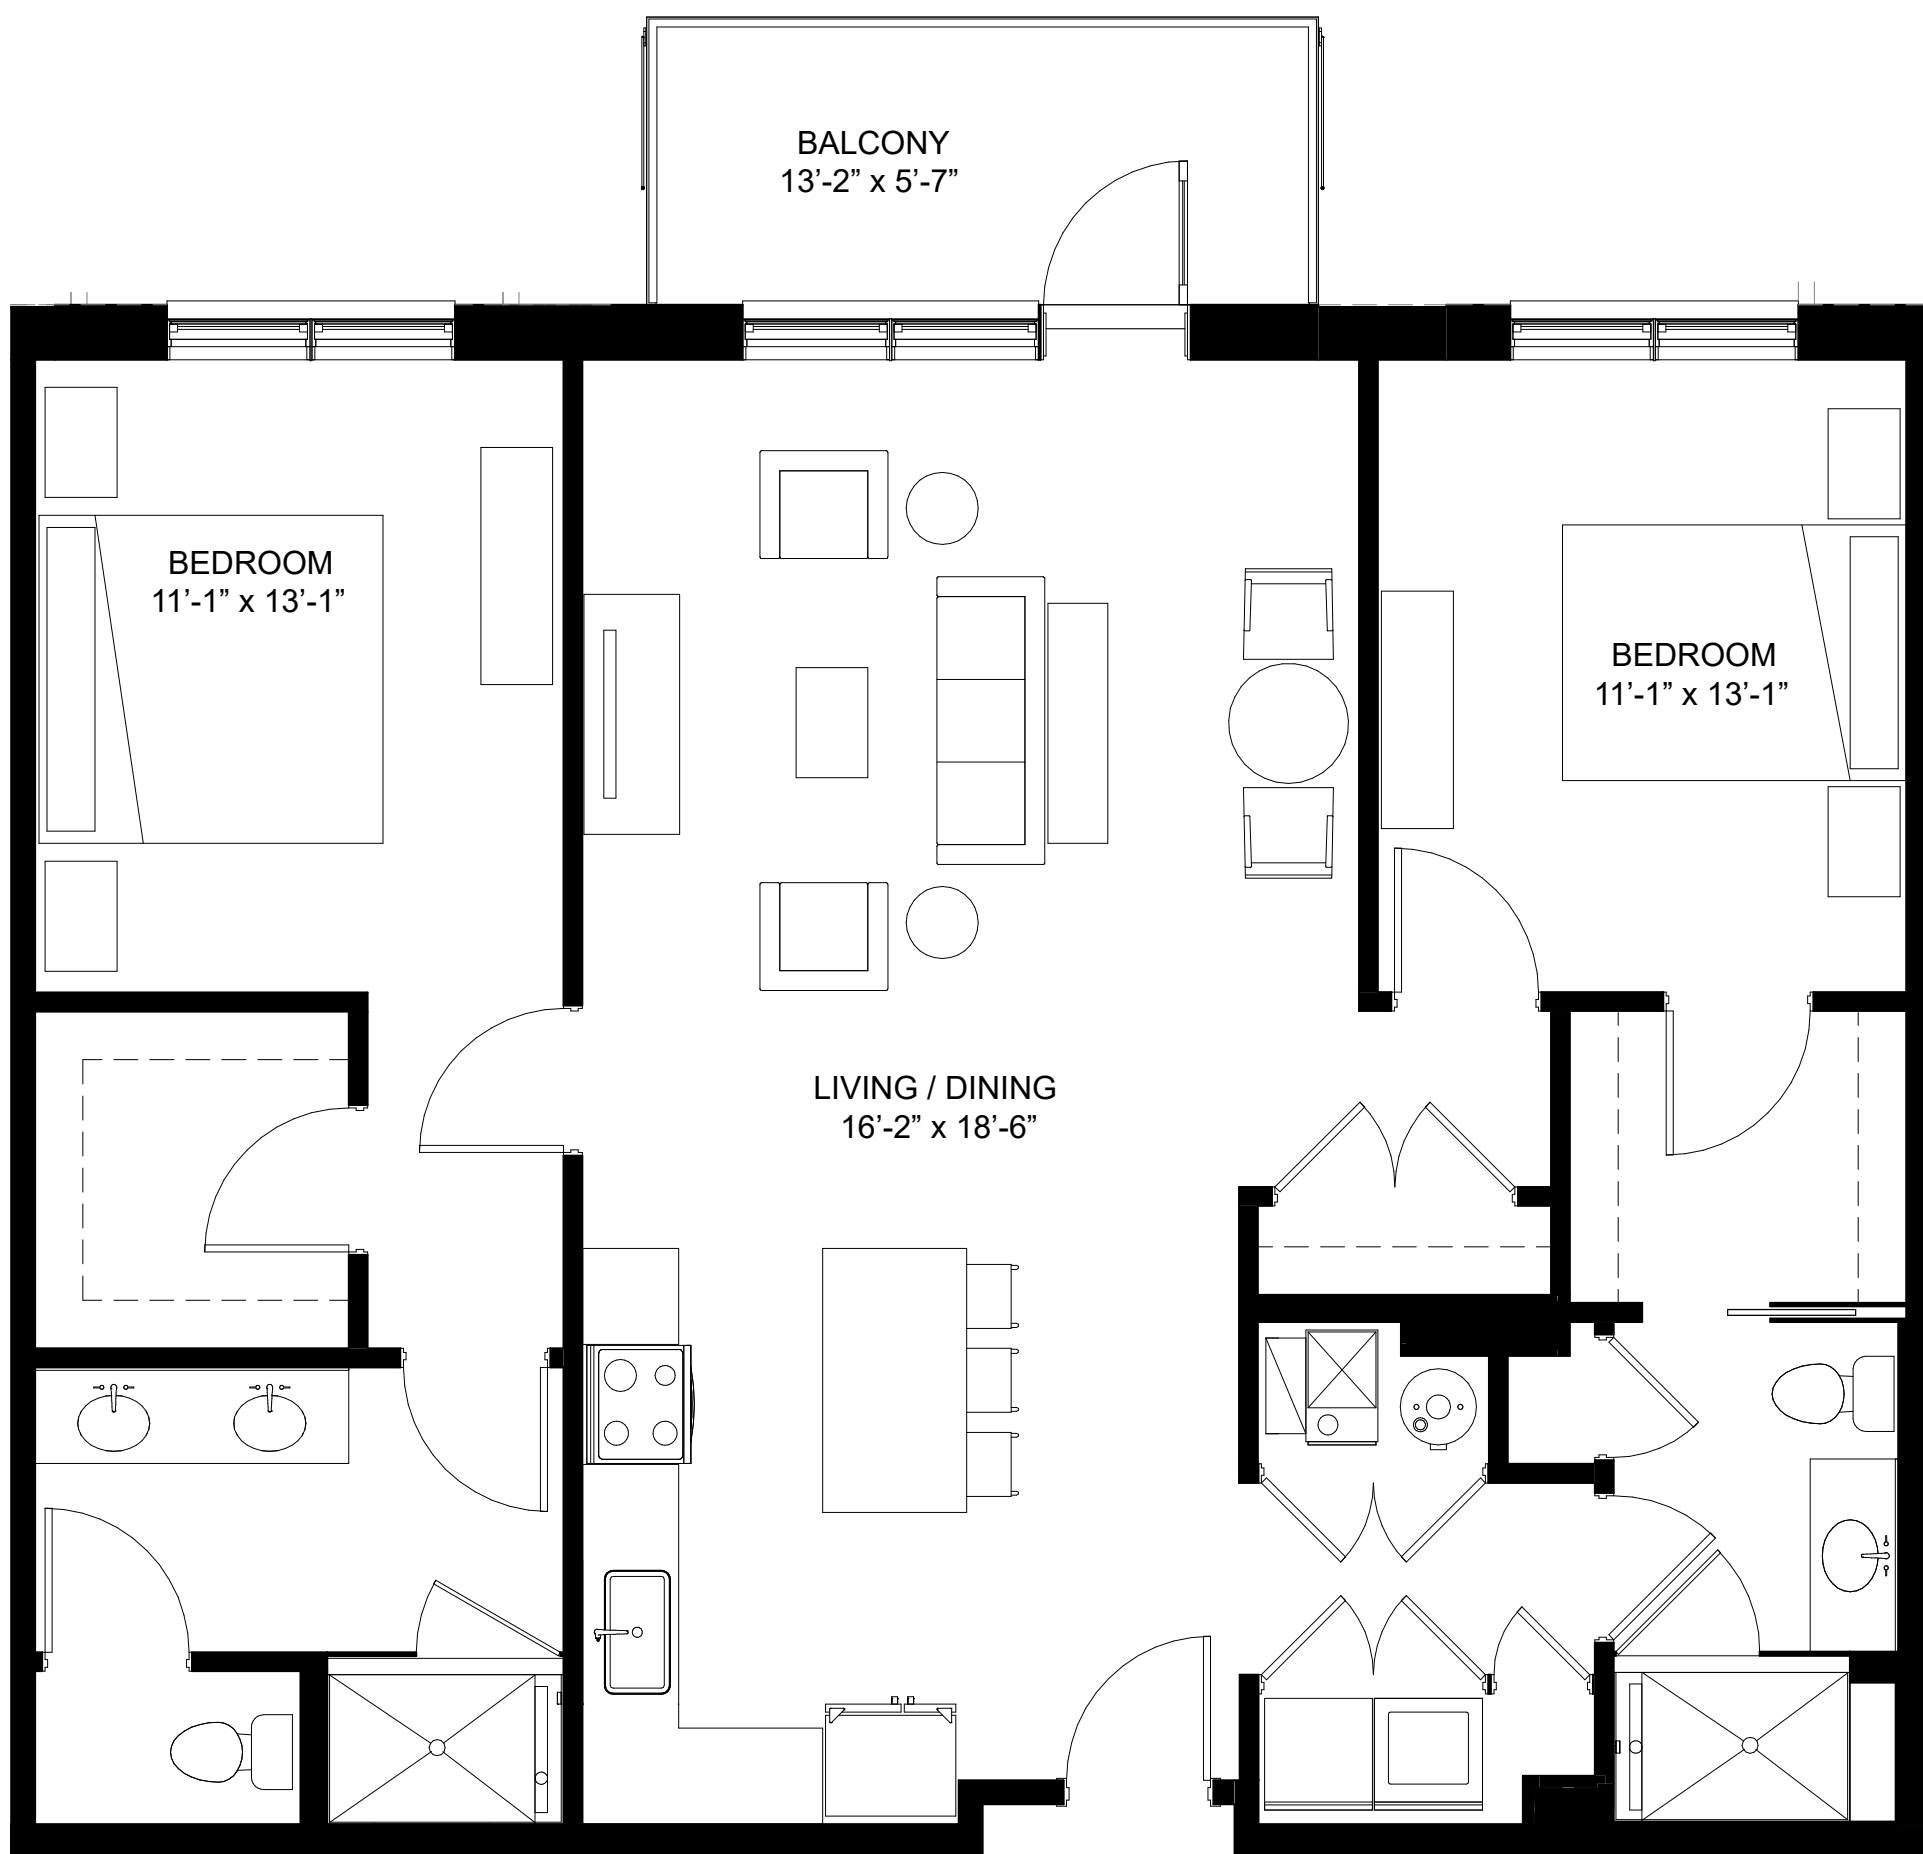

229 PARK

LUXURY BOUTIQUE RESIDENCES IN
DOWNTOWN CLARENDON HILLS

TWO BED
208 & 308
www.229park.com

229 PARK

LUXURY BOUTIQUE RESIDENCES IN
DOWNTOWN CLARENDON HILLS

TWO BED
210, 310, & 408
www.229park.com

229 PARK

LUXURY BOUTIQUE RESIDENCES IN
DOWNTOWN CLARENDON HILLS

TWO BED
214, 314, & 412
www.229park.com

229 PARK

LUXURY BOUTIQUE RESIDENCES IN
DOWNTOWN CLARENDON HILLS

TWO BED
215, 315, & 411
www.229park.com

229 PARK

TWO BED
409
www.229park.com