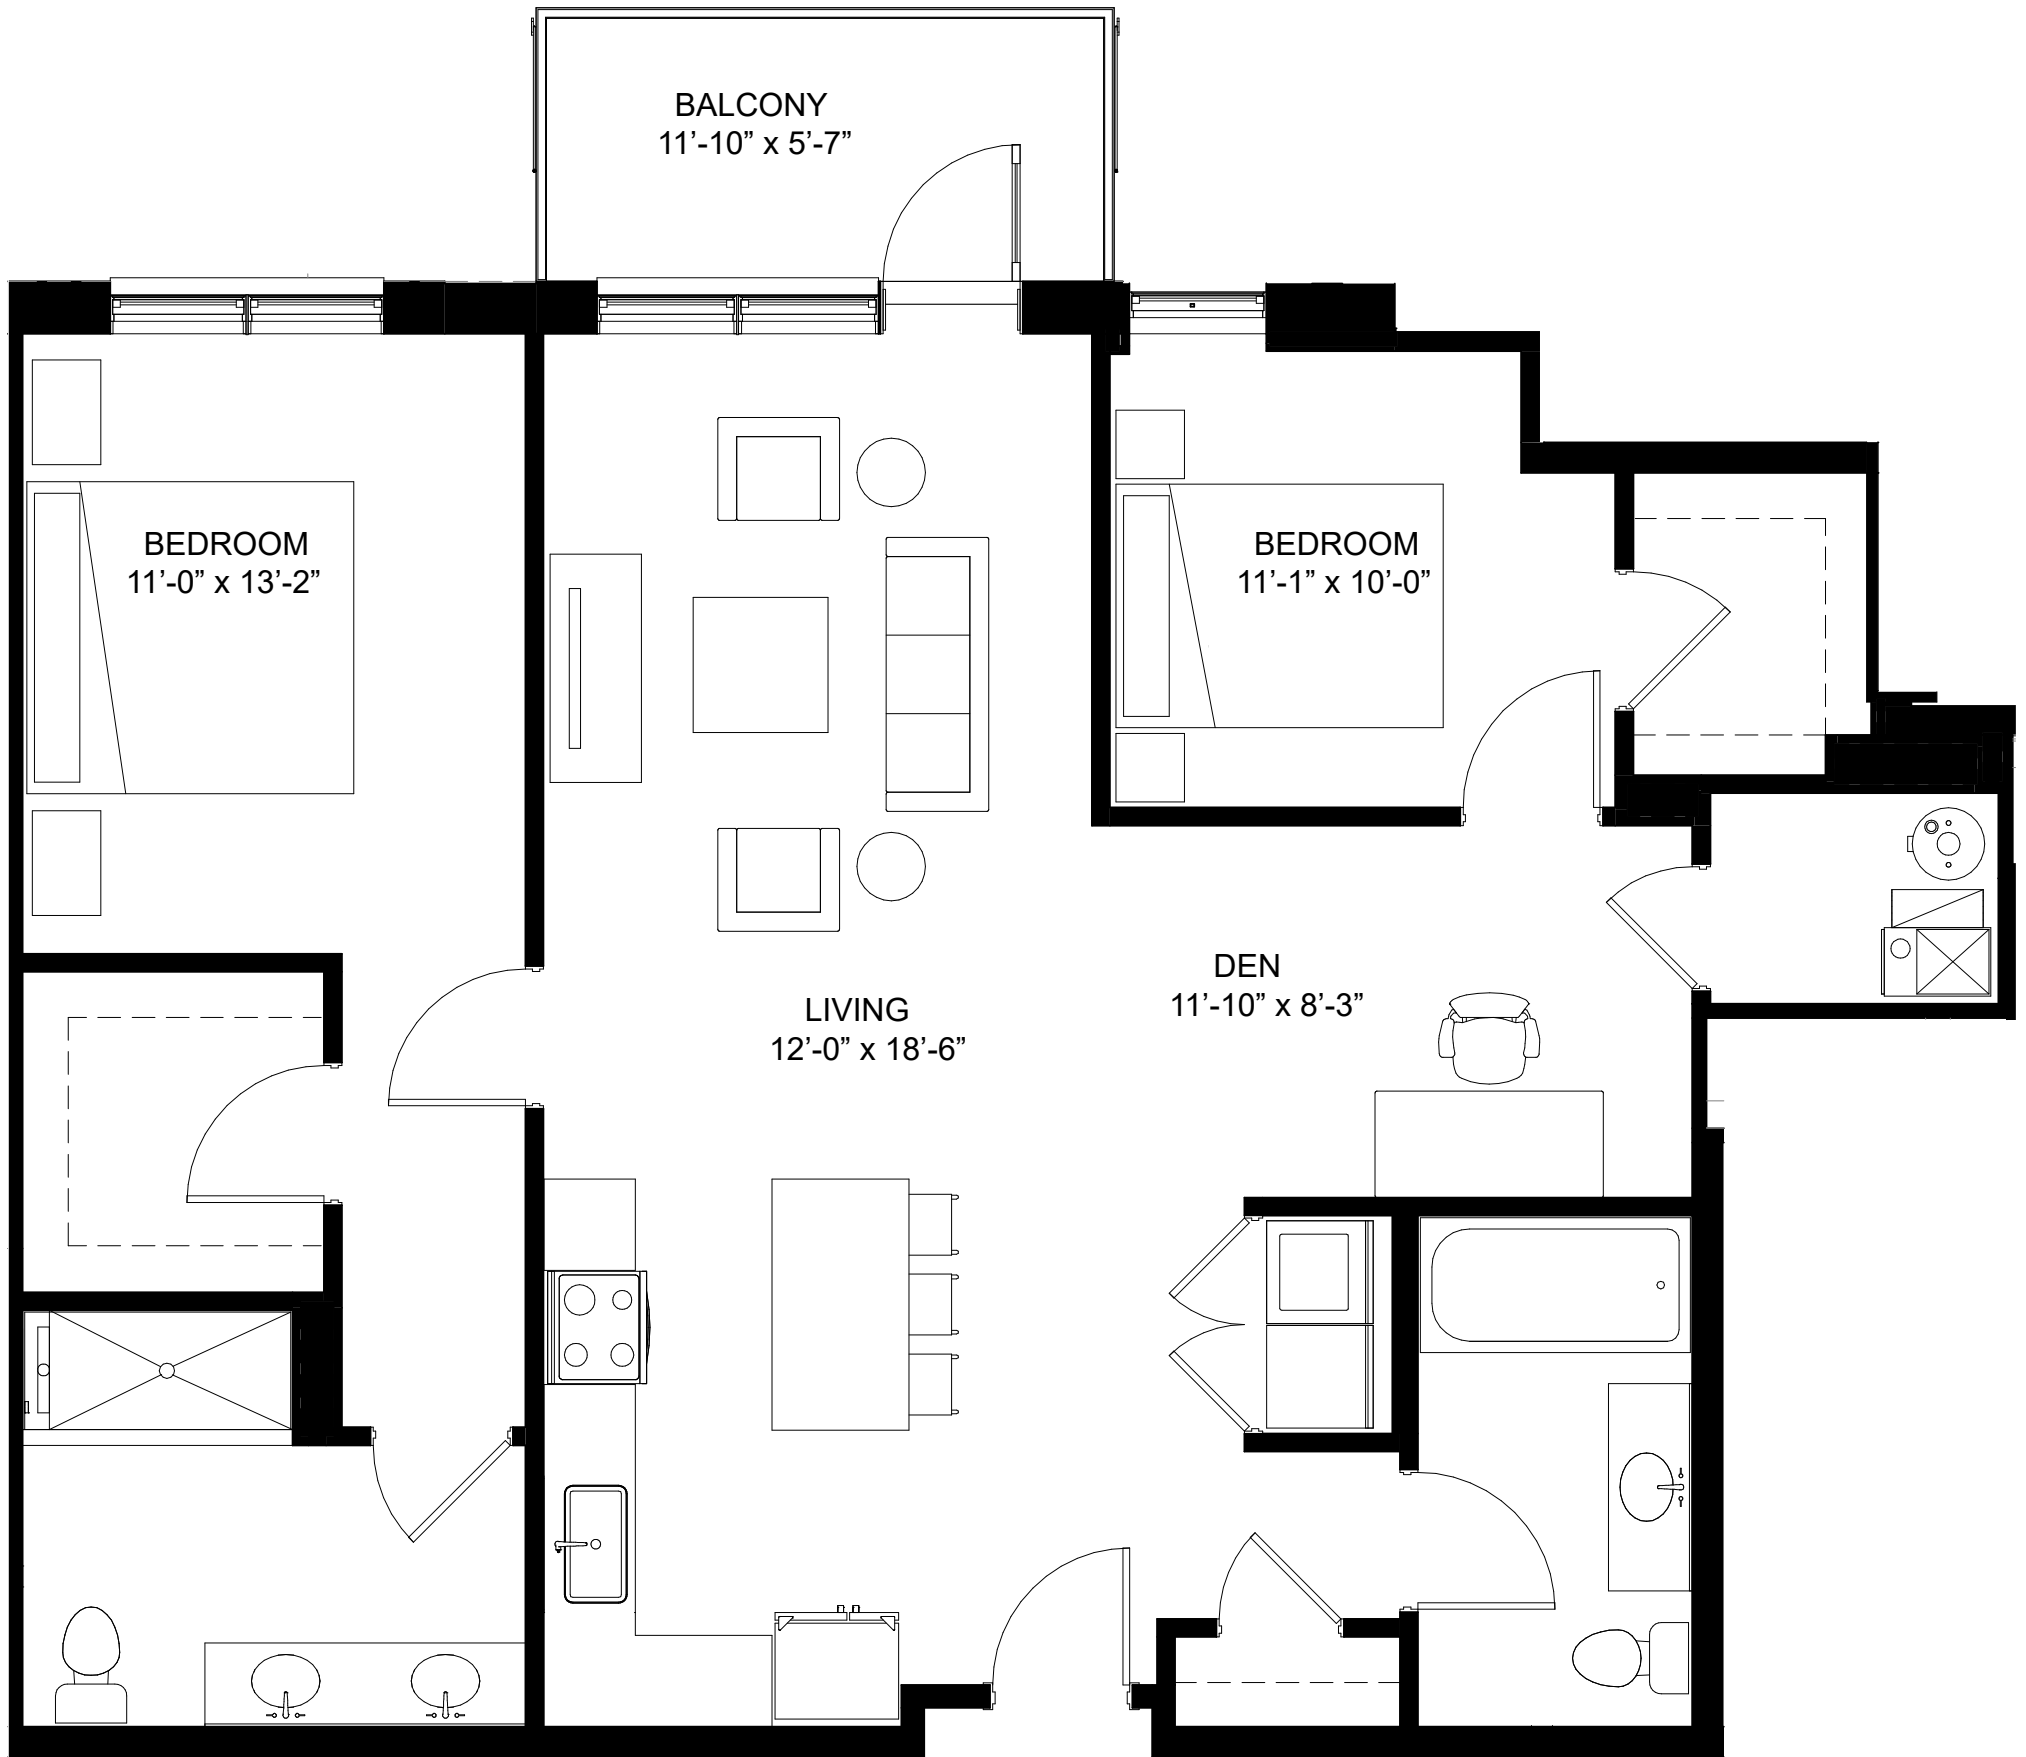

229 PARK

LUXURY BOUTIQUE RESIDENCES IN
DOWNTOWN CLARENDON HILLS

TWO BED
208 & 308
www.229park.com

229 PARK

LUXURY BOUTIQUE RESIDENCES IN
DOWNTOWN CLARENDON HILLS

TWO BED
210, 310, & 408
www.229park.com

229 PARK

LUXURY BOUTIQUE RESIDENCES IN
DOWNTOWN CLARENDON HILLS

TWO BED
214, 314, & 412
www.229park.com

229 PARK

LUXURY BOUTIQUE RESIDENCES IN
DOWNTOWN CLARENDON HILLS

TWO BED
215, 315, & 411
www.229park.com

229 PARK

TWO BED
409
www.229park.com