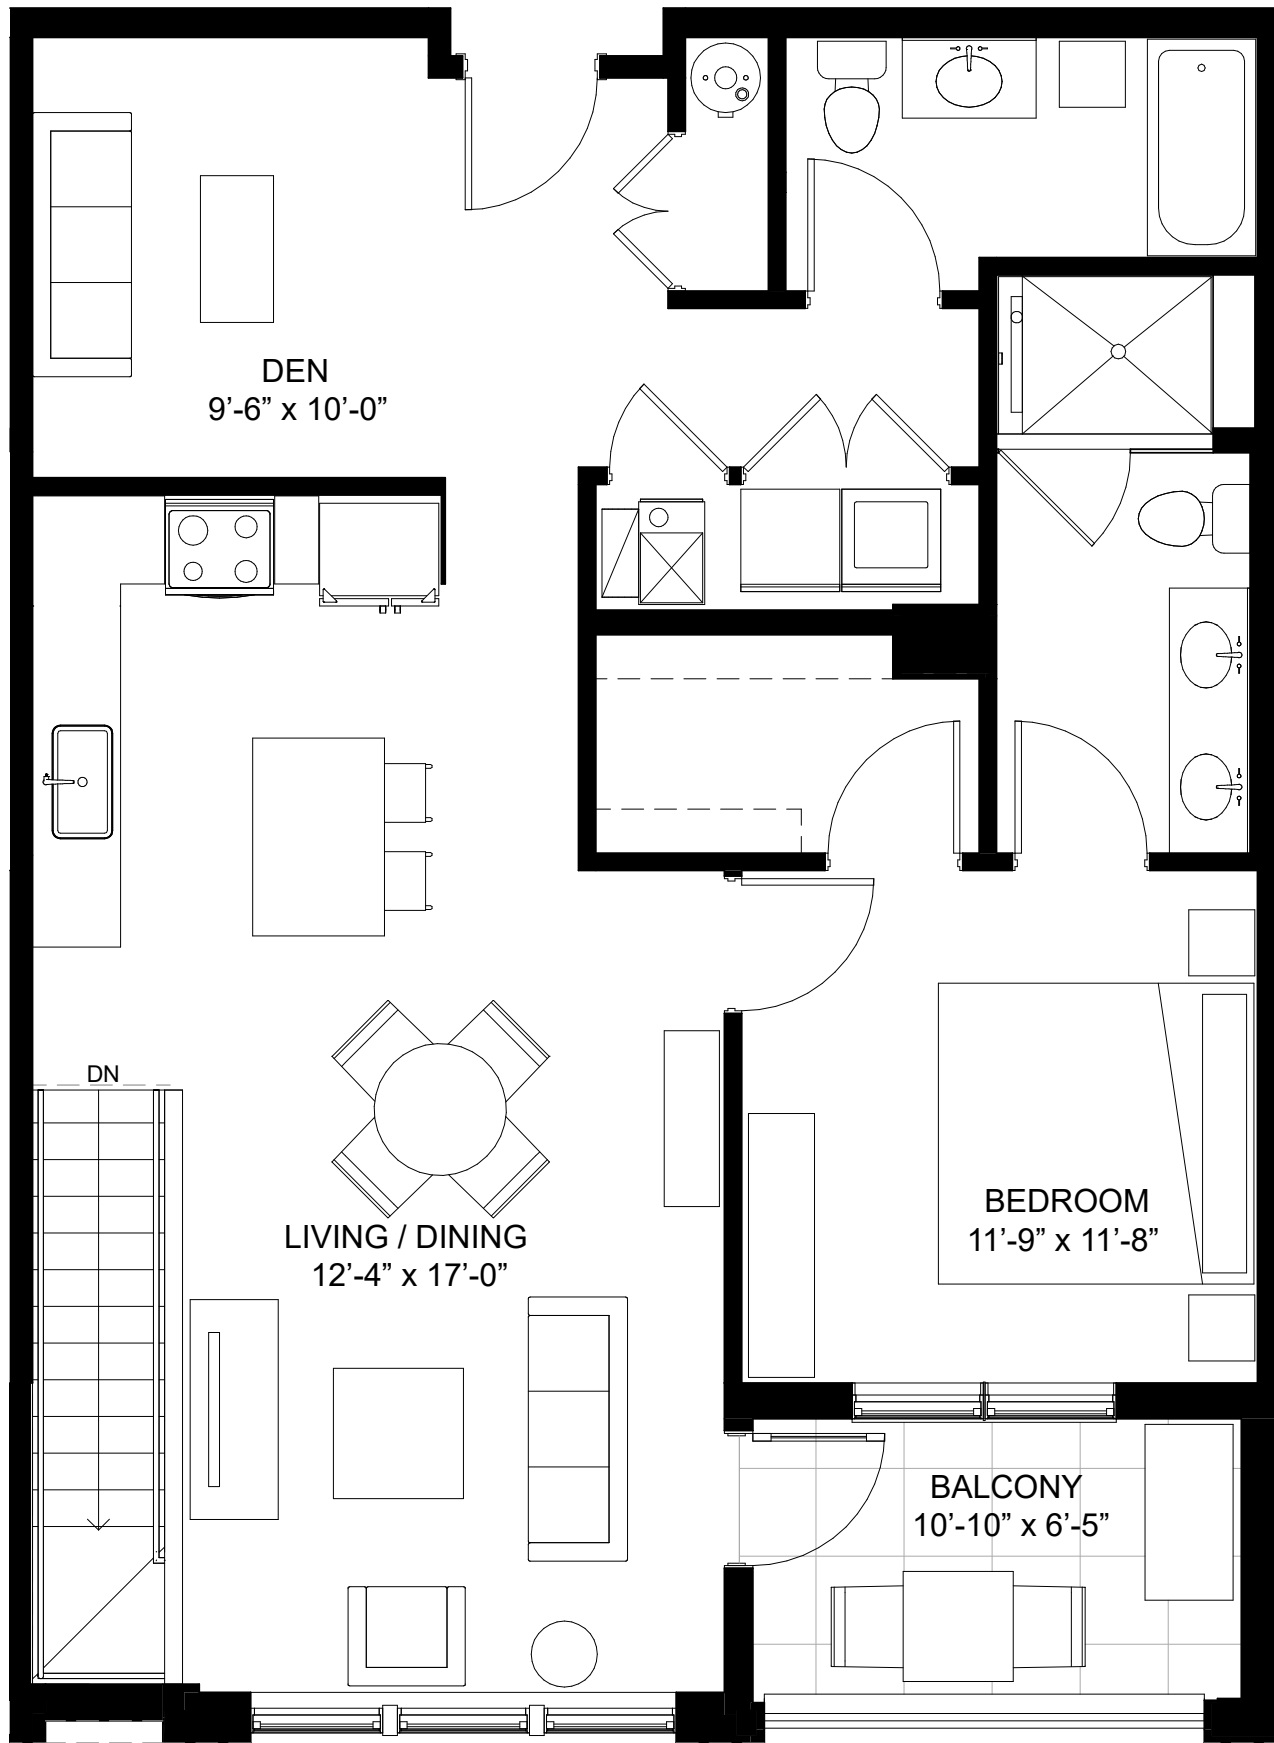

229 PARK

LUXURY BOUTIQUE RESIDENCES IN
DOWNTOWN CLARENDON HILLS

LIVE / WORK
9 WALKER
www.229park.com

229 PARK

LUXURY BOUTIQUE RESIDENCES IN
DOWNTOWN CLARENDON HILLS

WORK / LIVE
11-21 WALKER
www.229park.com

229 PARK

LUXURY BOUTIQUE RESIDENCES IN
DOWNTOWN CLARENDON HILLS

WORK / LIVE
23 WALKER
www.229park.com