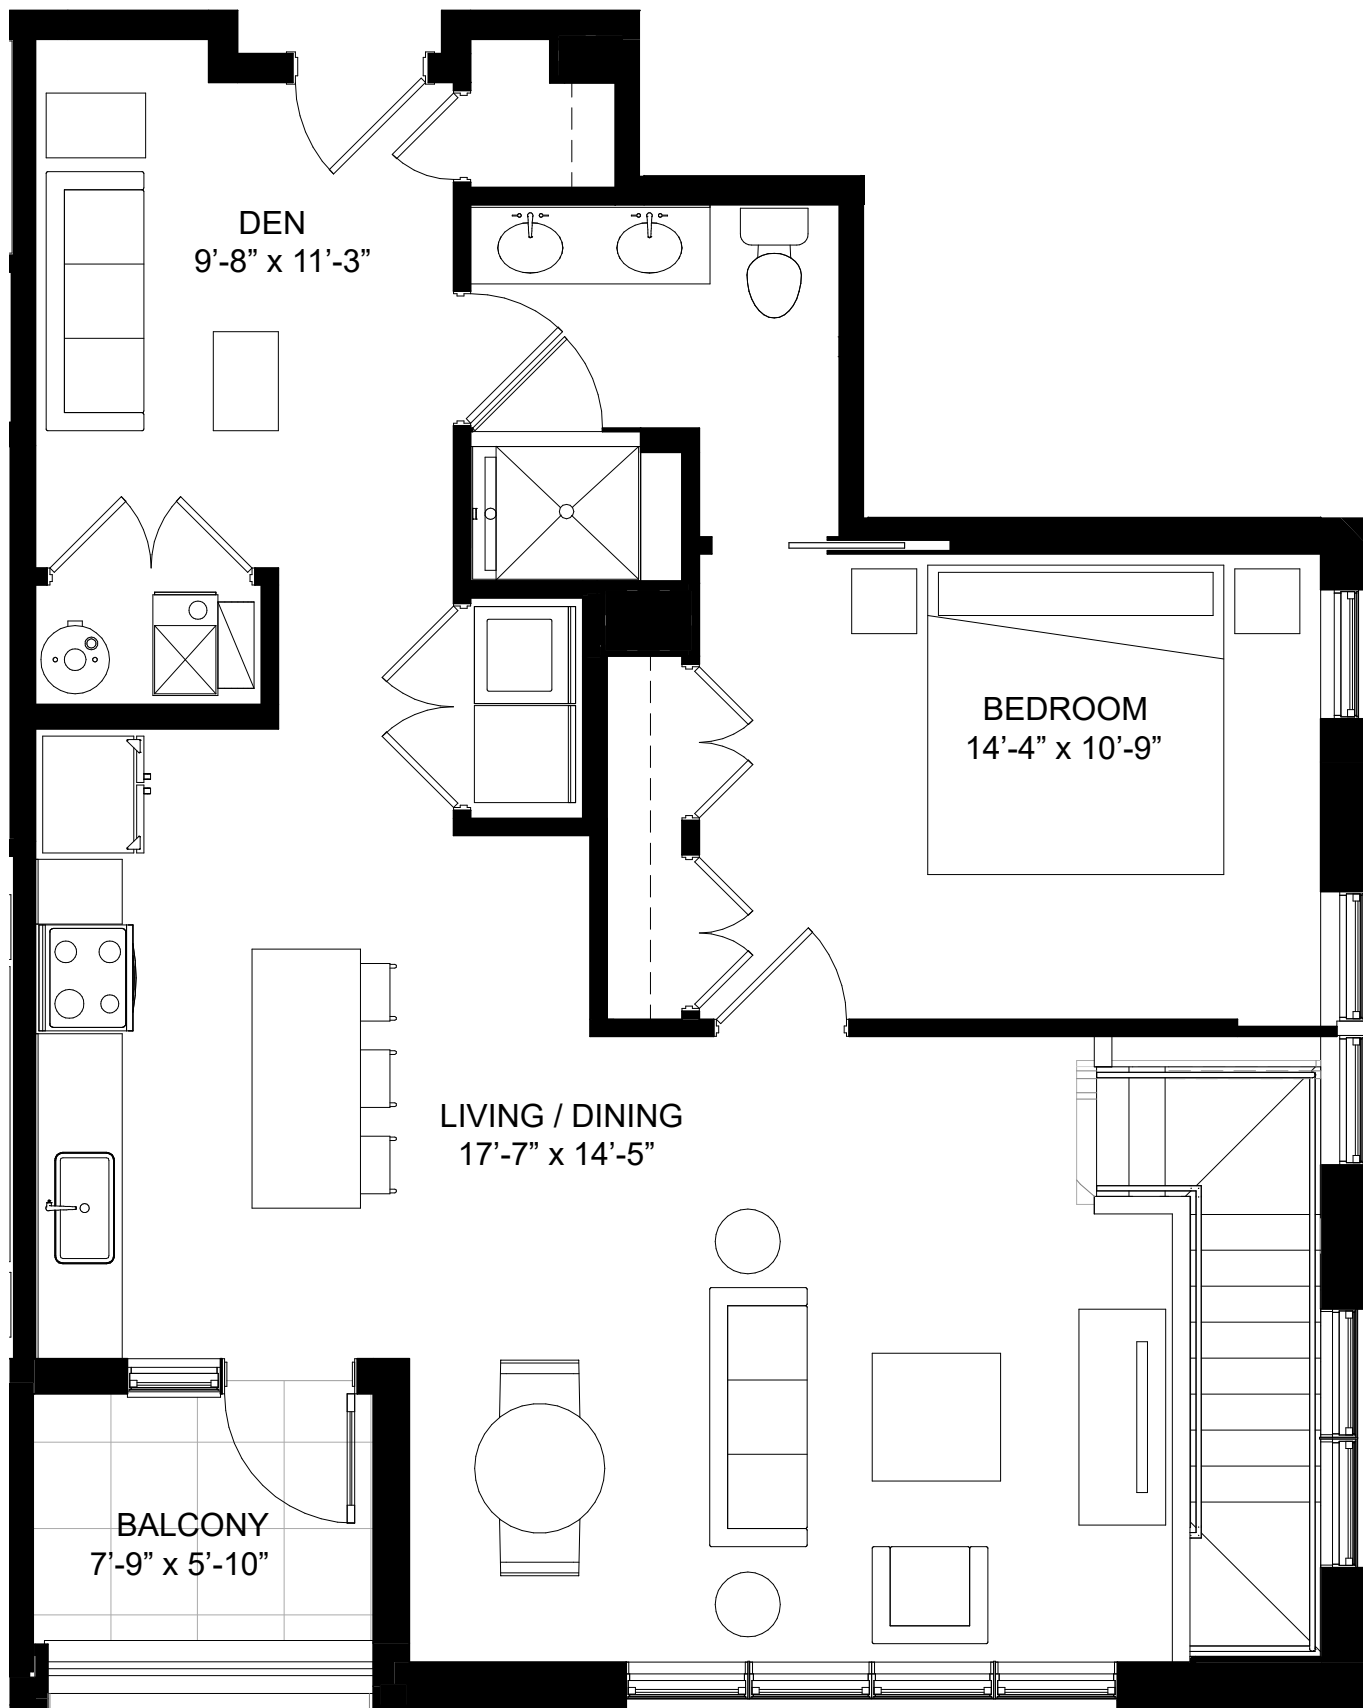

229 PARK

LUXURY BOUTIQUE RESIDENCES IN
DOWNTOWN CLARENDON HILLS

LIVE / WORK
9 WALKER
www.229park.com

229 PARK

LUXURY BOUTIQUE RESIDENCES IN
DOWNTOWN CLARENDON HILLS

WORK / LIVE
11-21 WALKER
www.229park.com

229 PARK

LUXURY BOUTIQUE RESIDENCES IN
DOWNTOWN CLARENDON HILLS

WORK / LIVE
23 WALKER
www.229park.com