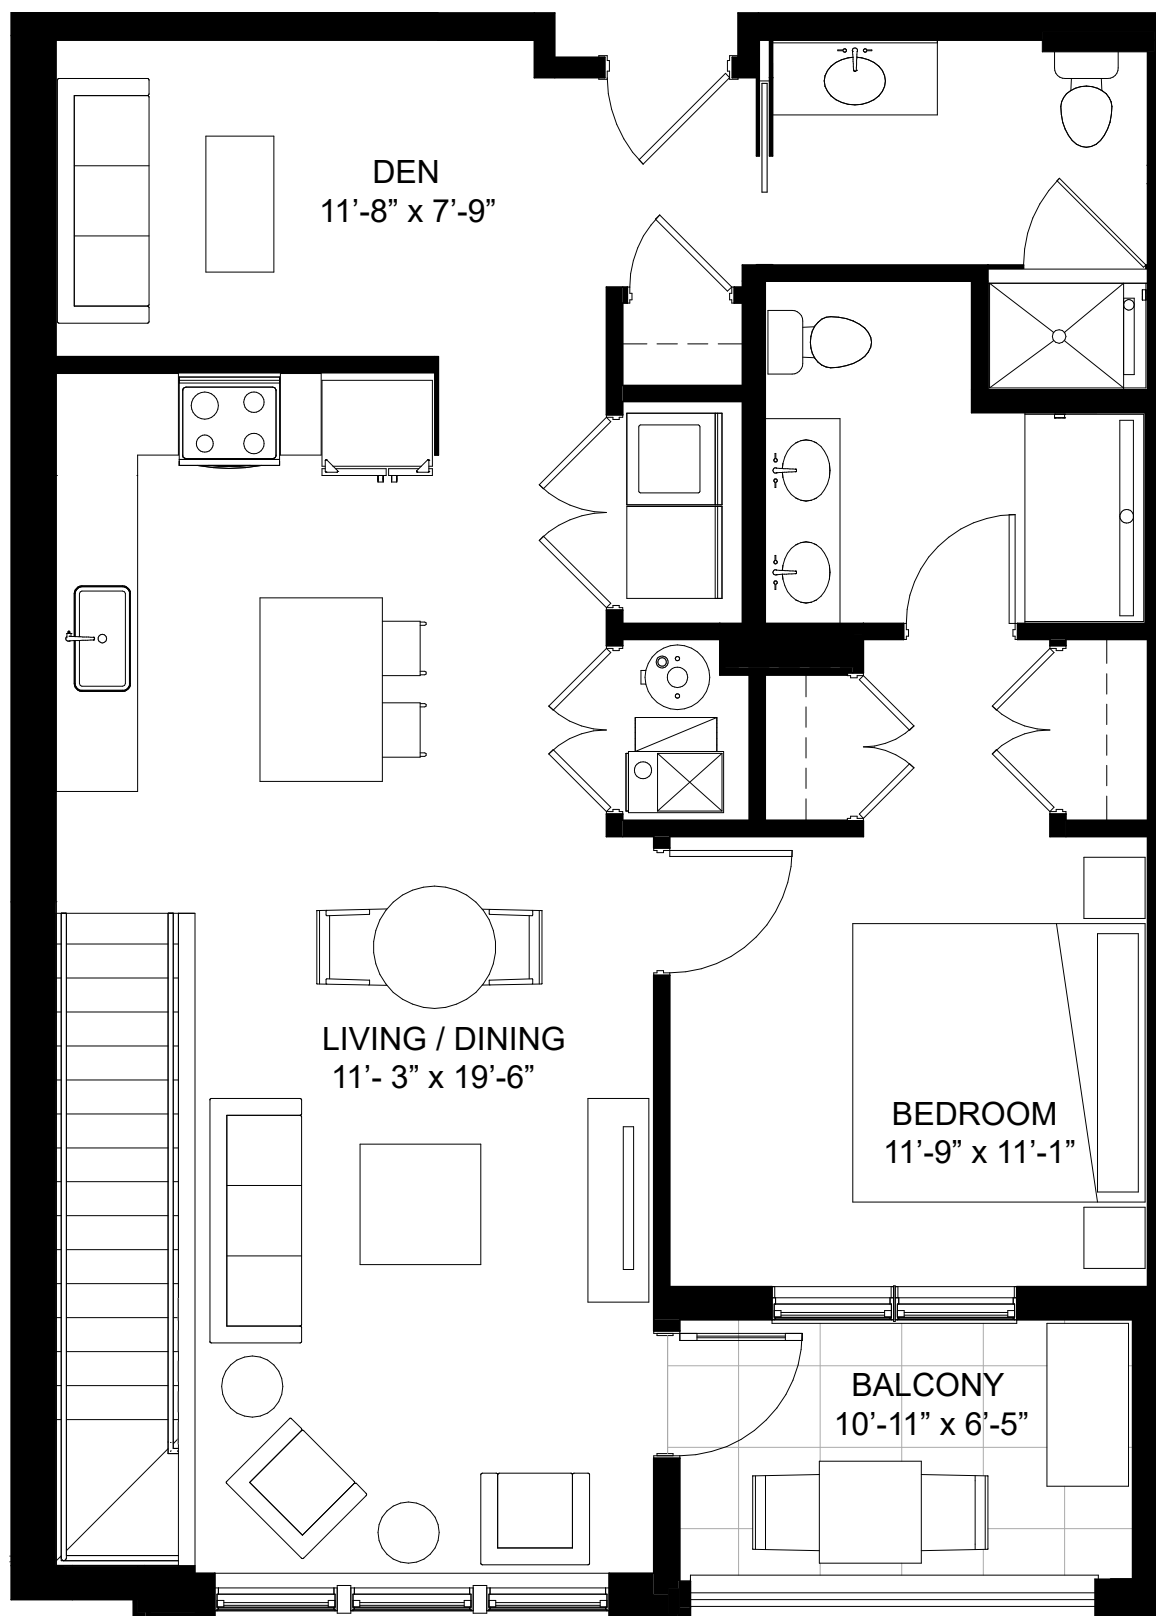

# 229 PARK

LUXURY BOUTIQUE RESIDENCES IN  
DOWNTOWN CLARENDON HILLS

LIVE / WORK  
9 WALKER  
[www.229park.com](http://www.229park.com)

# 229 PARK

LUXURY BOUTIQUE RESIDENCES IN  
DOWNTOWN CLARENDON HILLS

**WORK / LIVE**  
**11-21 WALKER**  
[www.229park.com](http://www.229park.com)