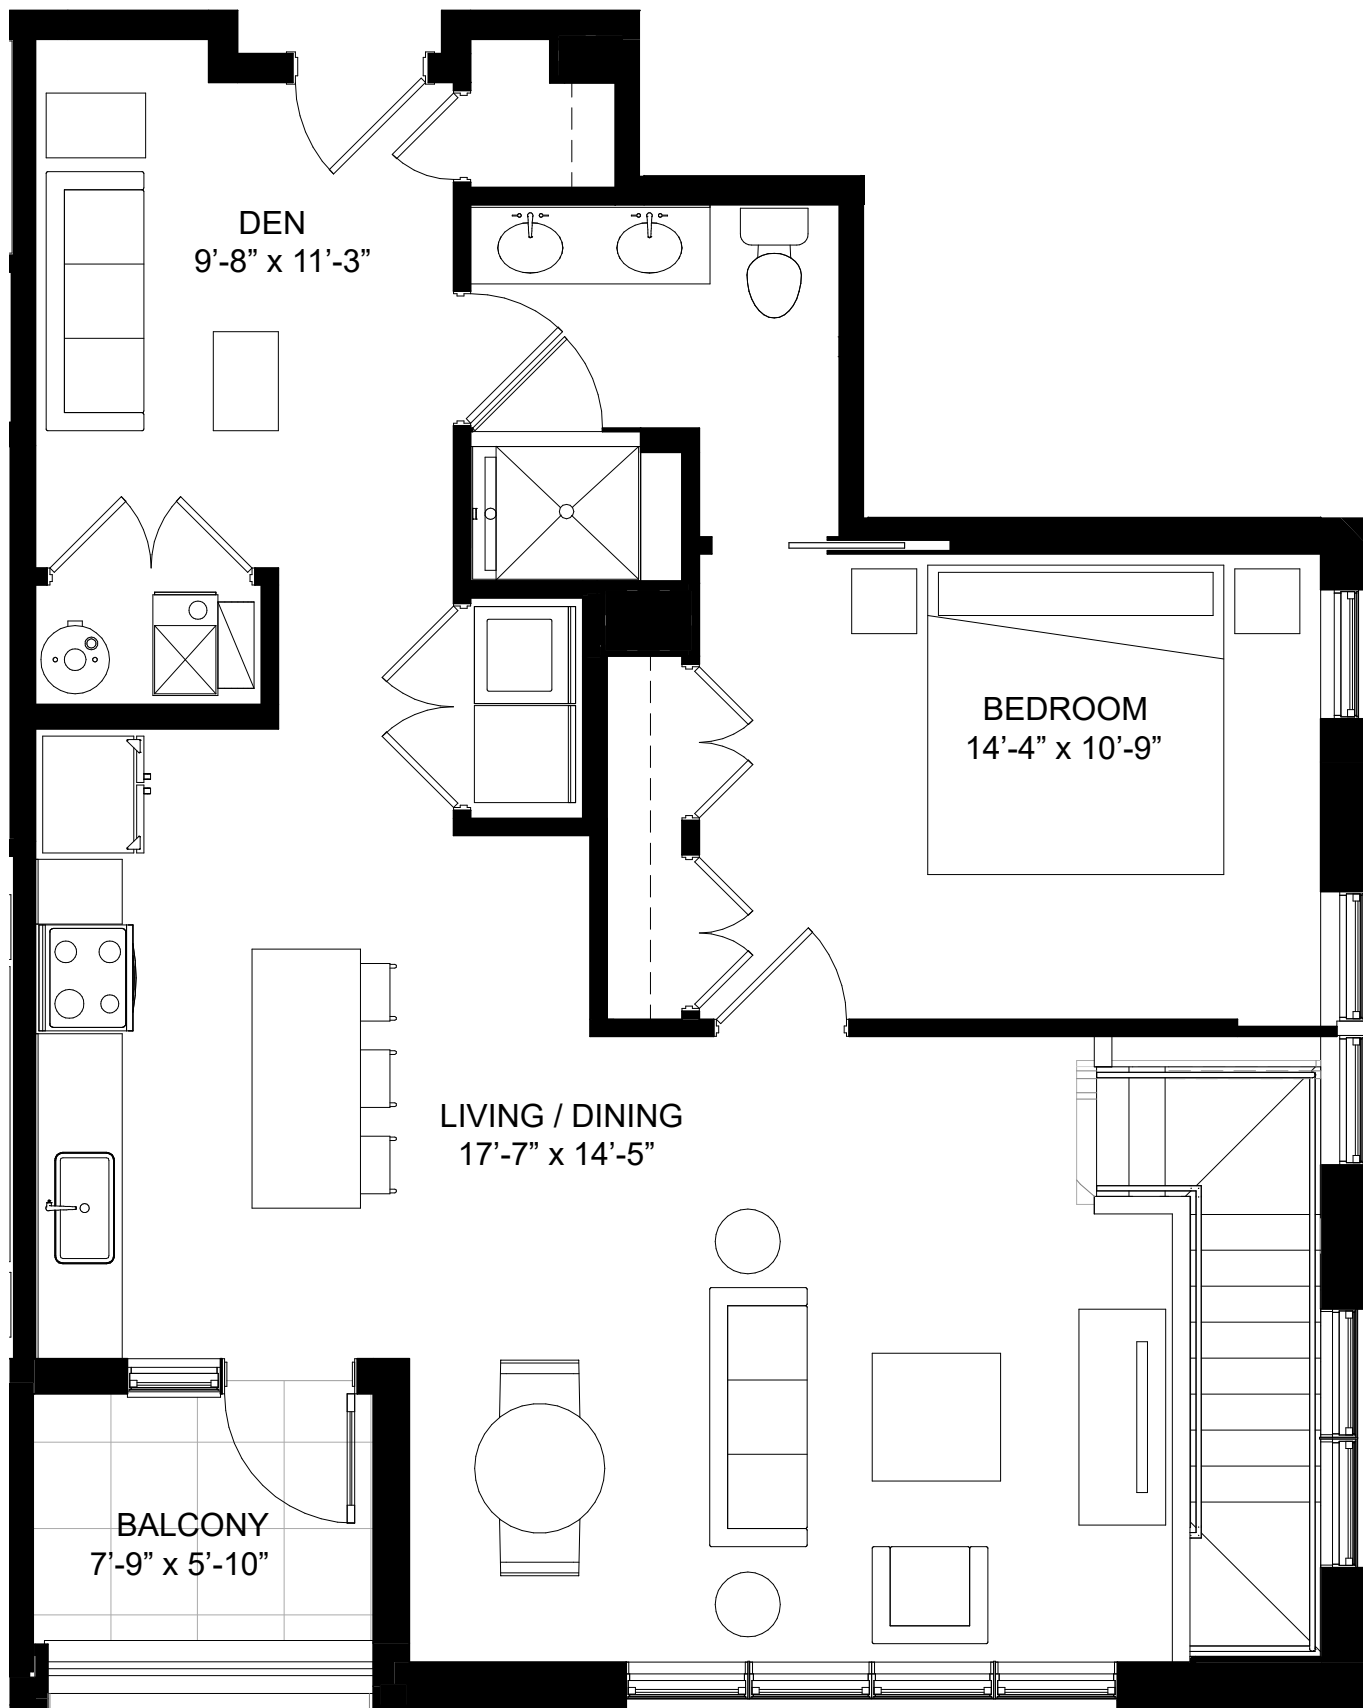

# 229 PARK

LUXURY BOUTIQUE RESIDENCES IN  
DOWNTOWN CLARENDON HILLS

LIVE / WORK  
9 WALKER  
[www.229park.com](http://www.229park.com)

# 229 PARK

LUXURY BOUTIQUE RESIDENCES IN  
DOWNTOWN CLARENDON HILLS

**WORK / LIVE**  
**11-21 WALKER**  
[www.229park.com](http://www.229park.com)

# 229 PARK

LUXURY BOUTIQUE RESIDENCES IN  
DOWNTOWN CLARENDON HILLS

**WORK / LIVE**  
**23 WALKER**  
[www.229park.com](http://www.229park.com)