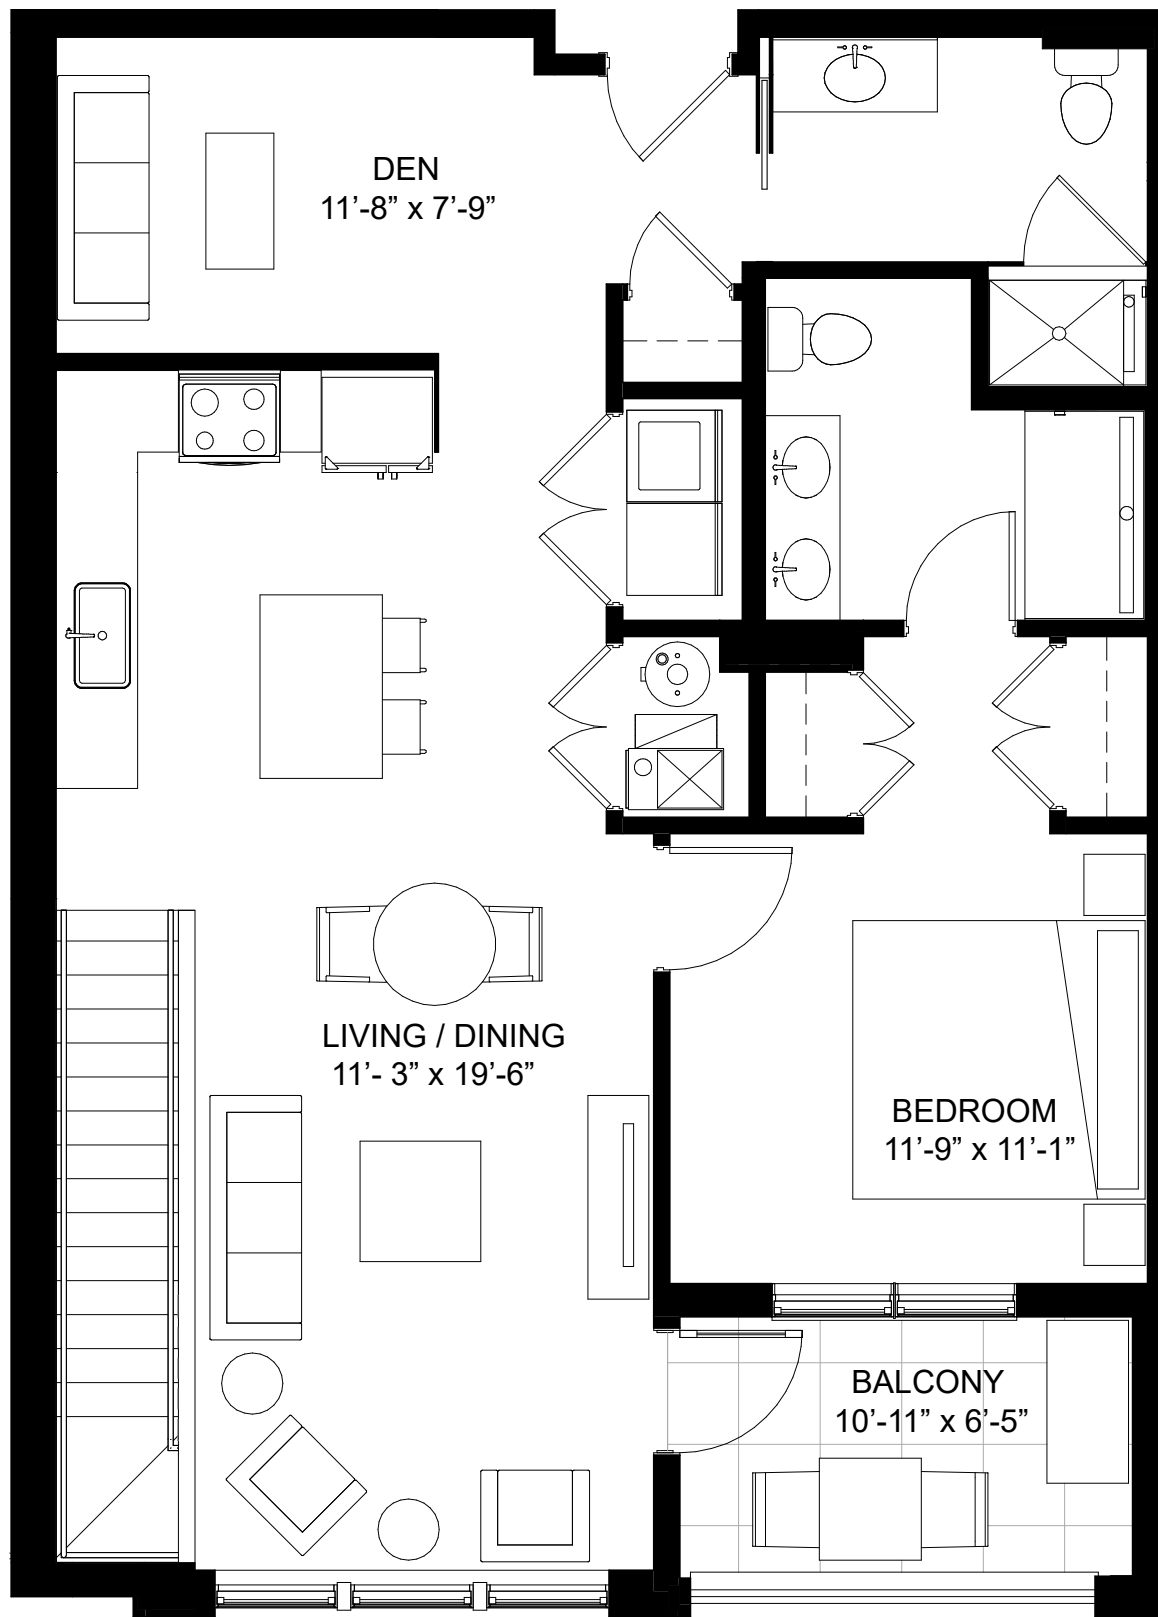

229 PARK

LUXURY BOUTIQUE RESIDENCES IN
DOWNTOWN CLARENDON HILLS

LIVE / WORK
9 WALKER
www.229park.com

229 PARK

LUXURY BOUTIQUE RESIDENCES IN
DOWNTOWN CLARENDON HILLS

WORK / LIVE
11-21 WALKER
www.229park.com

229 PARK

LUXURY BOUTIQUE RESIDENCES IN
DOWNTOWN CLARENDON HILLS

WORK / LIVE
23 WALKER
www.229park.com