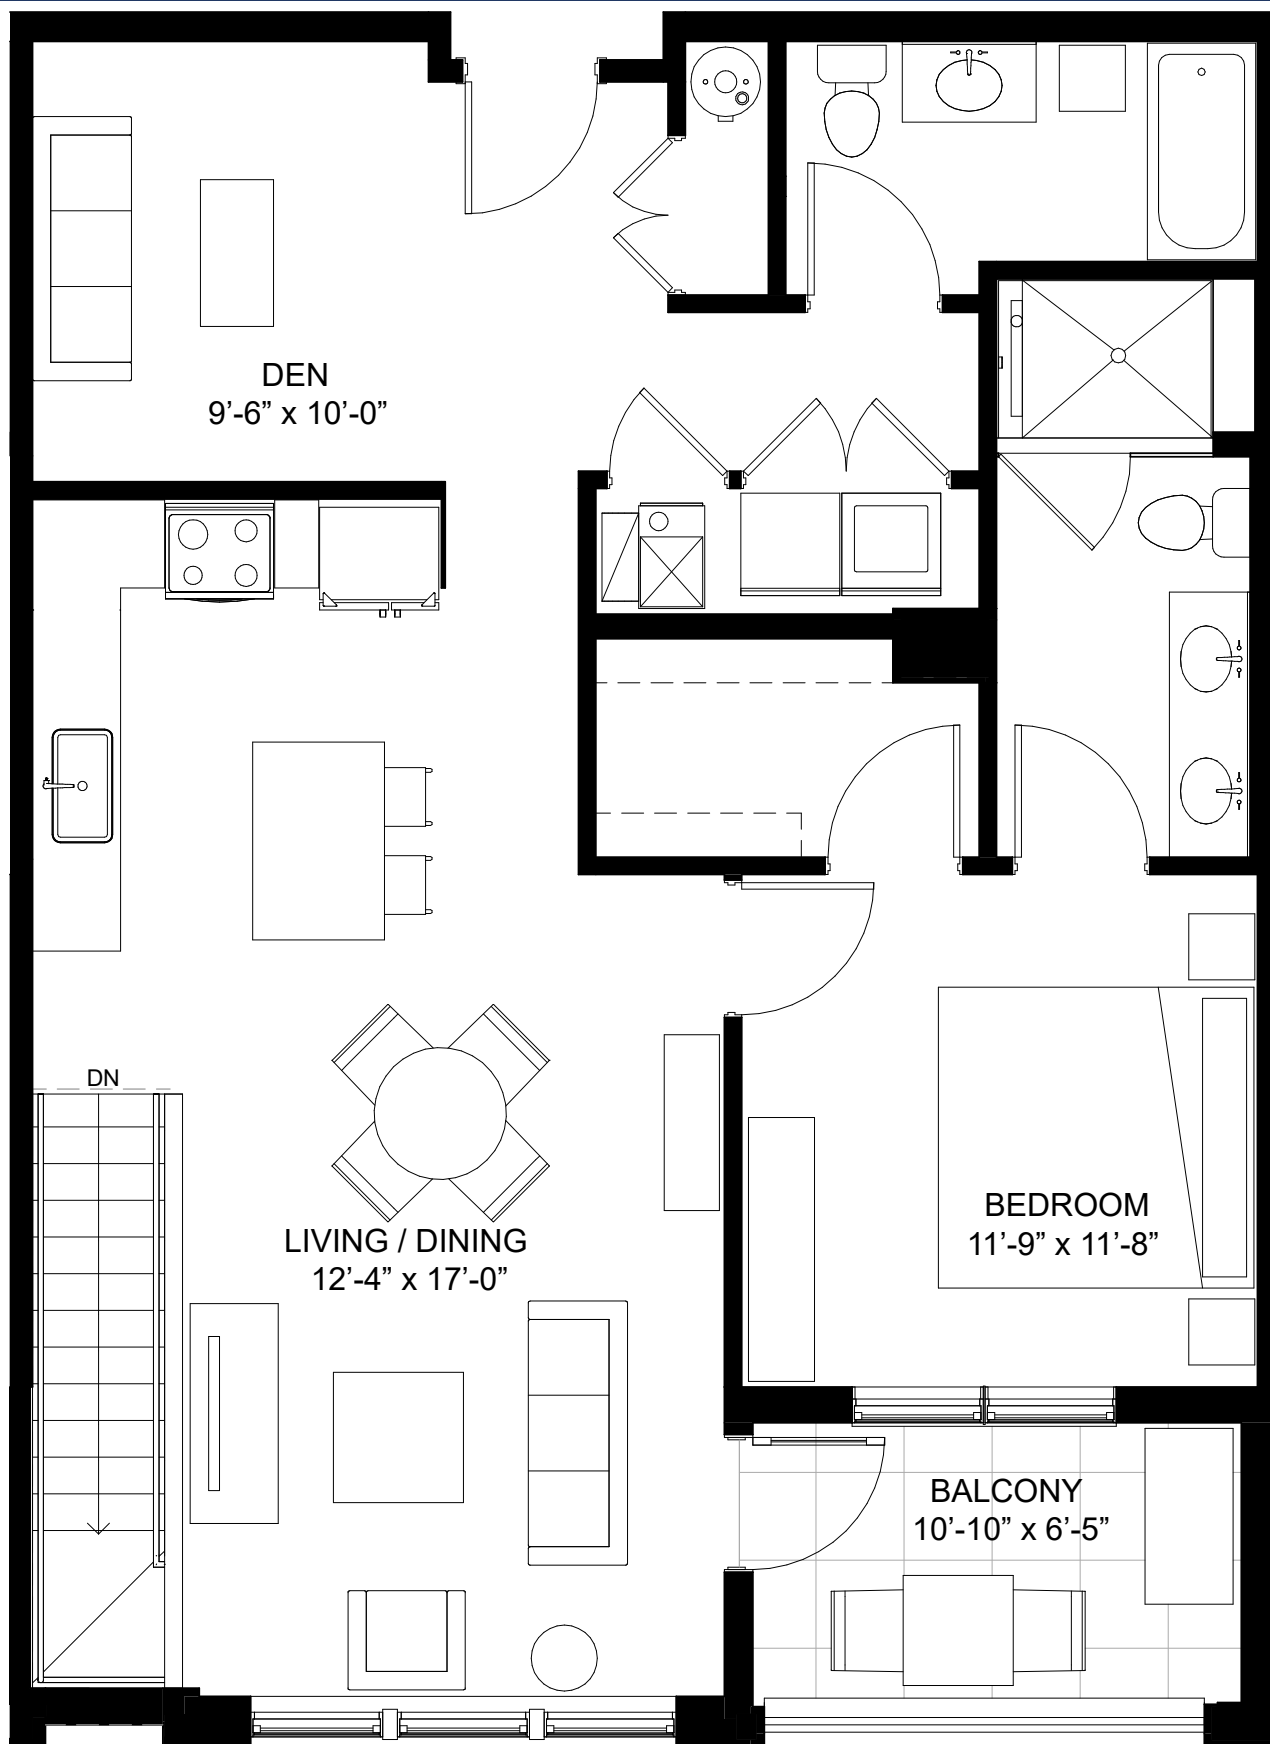

# 229 PARK

LUXURY BOUTIQUE RESIDENCES IN  
DOWNTOWN CLARENDON HILLS

LIVE / WORK  
9 WALKER  
[www.229park.com](http://www.229park.com)

# 229 PARK

LUXURY BOUTIQUE RESIDENCES IN  
DOWNTOWN CLARENDON HILLS

**WORK / LIVE**  
**11-21 WALKER**  
[www.229park.com](http://www.229park.com)