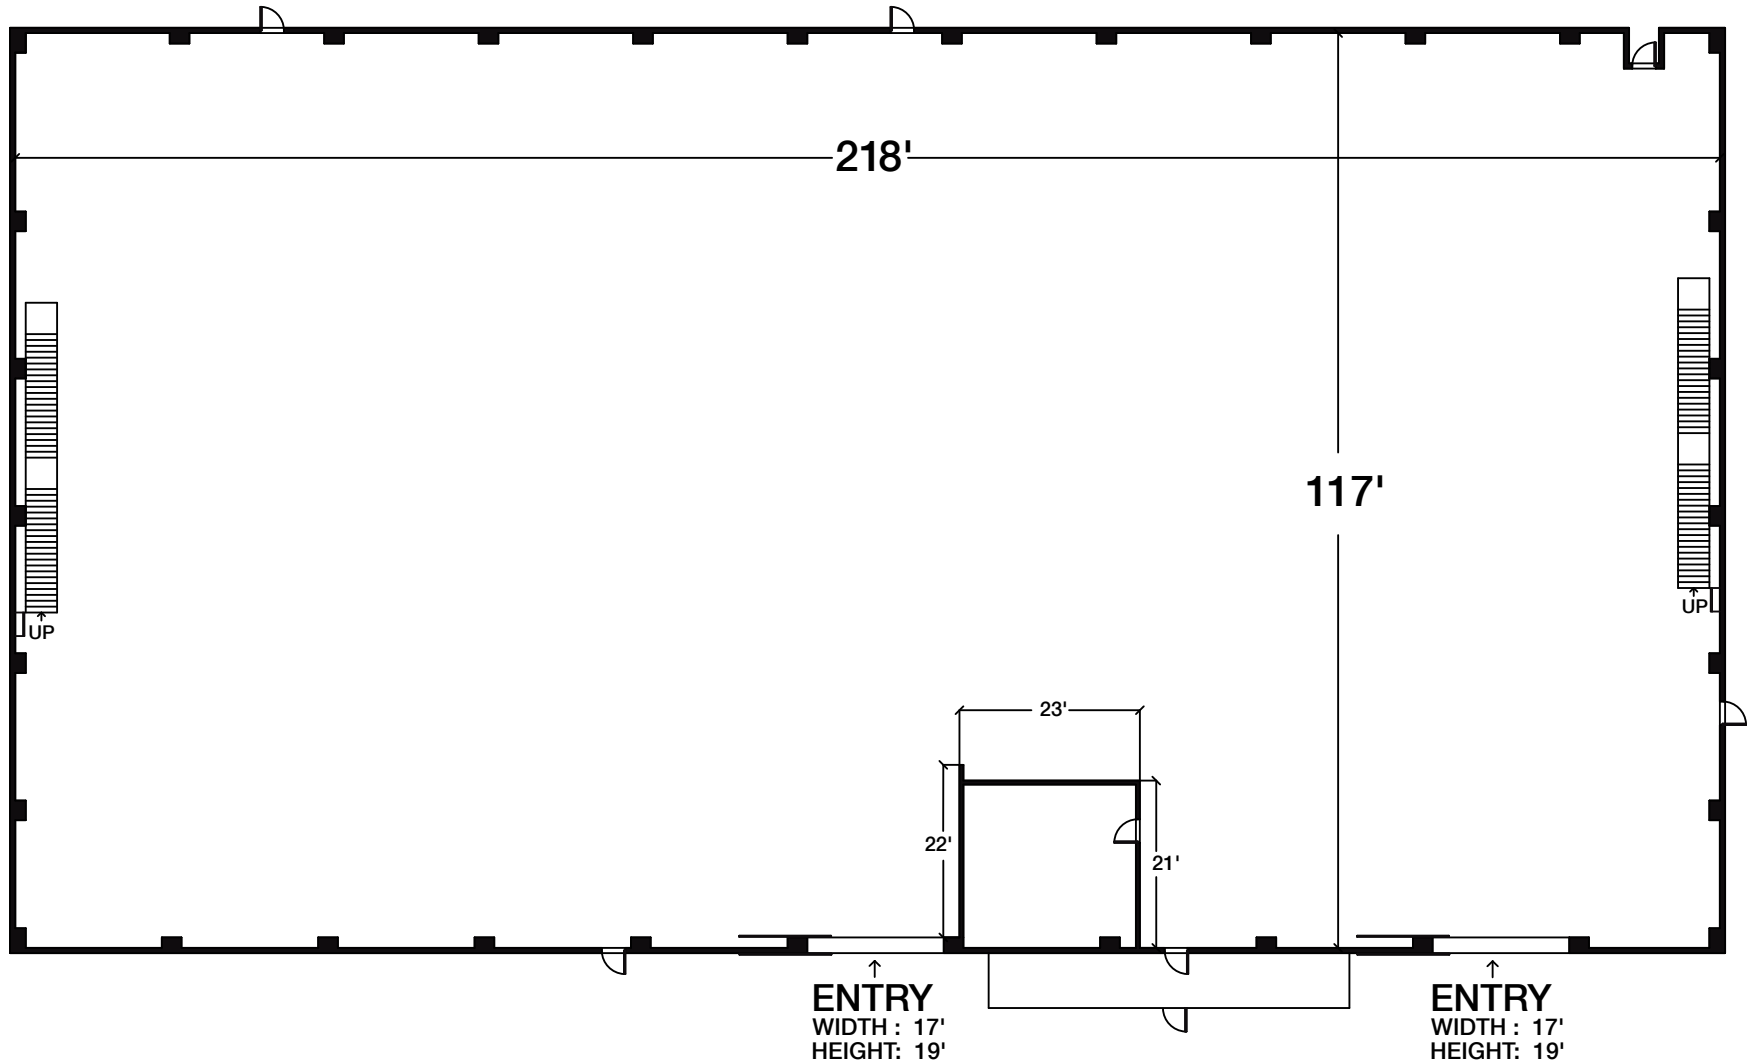

STAGE 1

25,500 SQ FT

DIMENSIONS

WIDTH: 117'

LENGTH: 218'

HEIGHT: 38'

SQUARE FEET: 25,500

DOOR HEIGHT: 19' x 17'