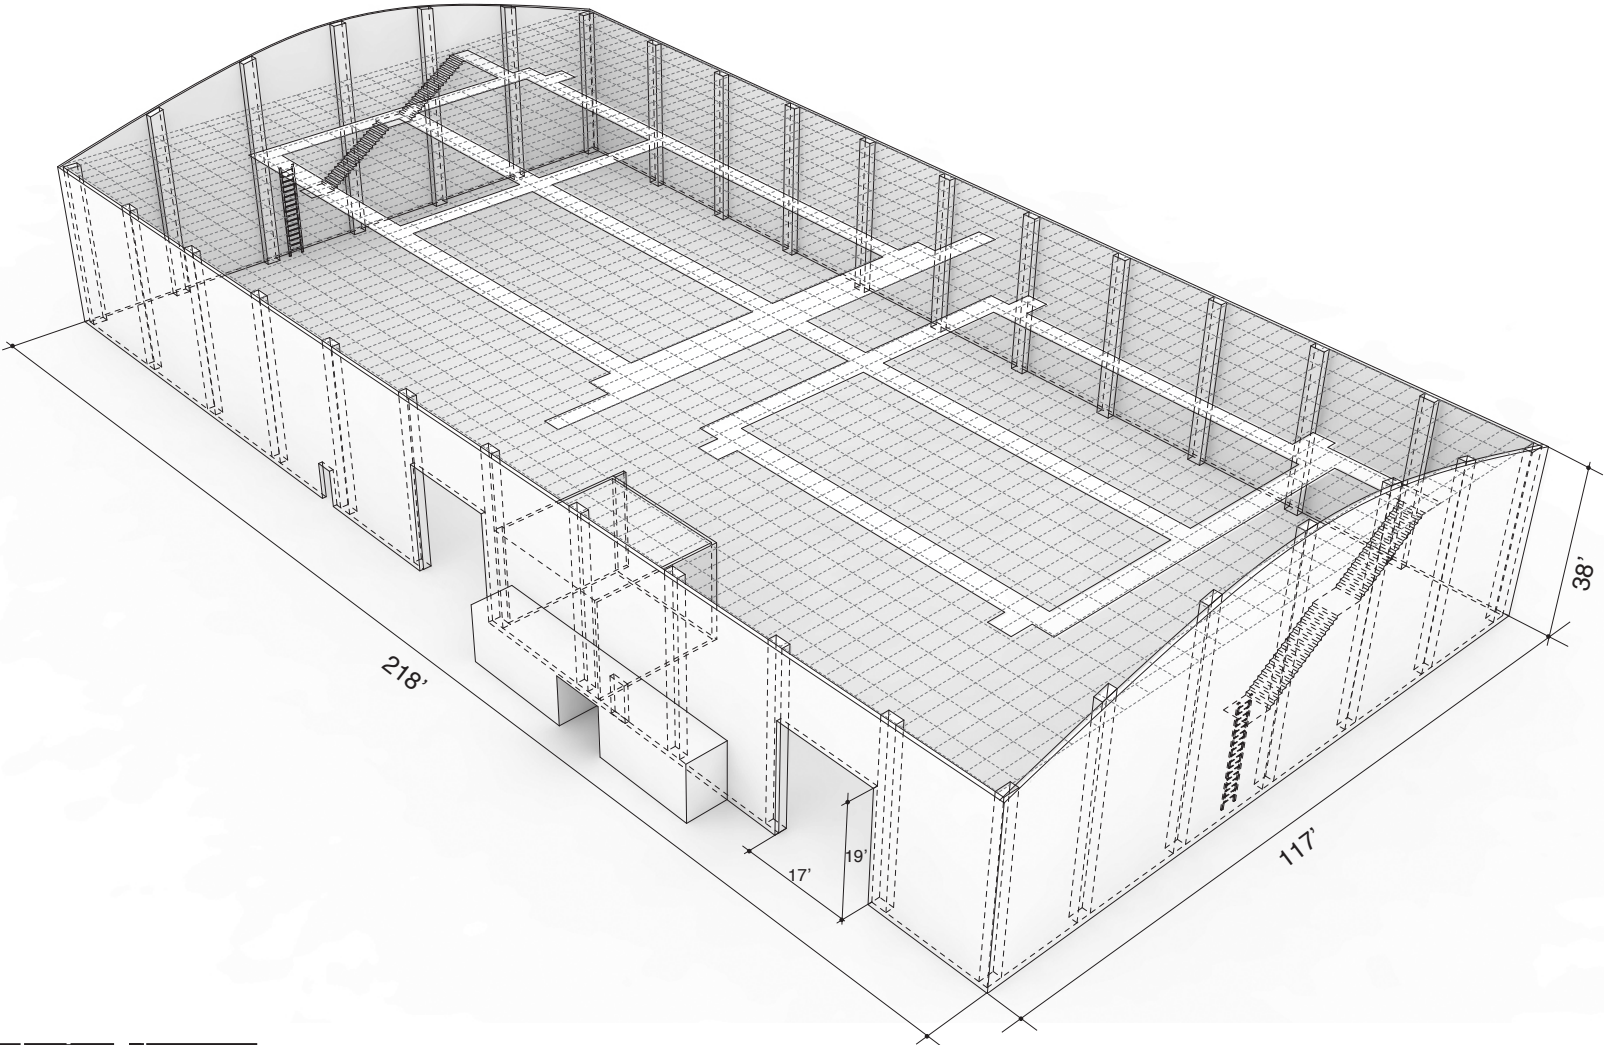

STAGE 1

25,500 SQ FT

DIMENSIONS

WIDTH: 117'

LENGTH: 218'

HEIGHT: 38'

SQUARE FEET: 25,500

DOOR HEIGHT: 19'