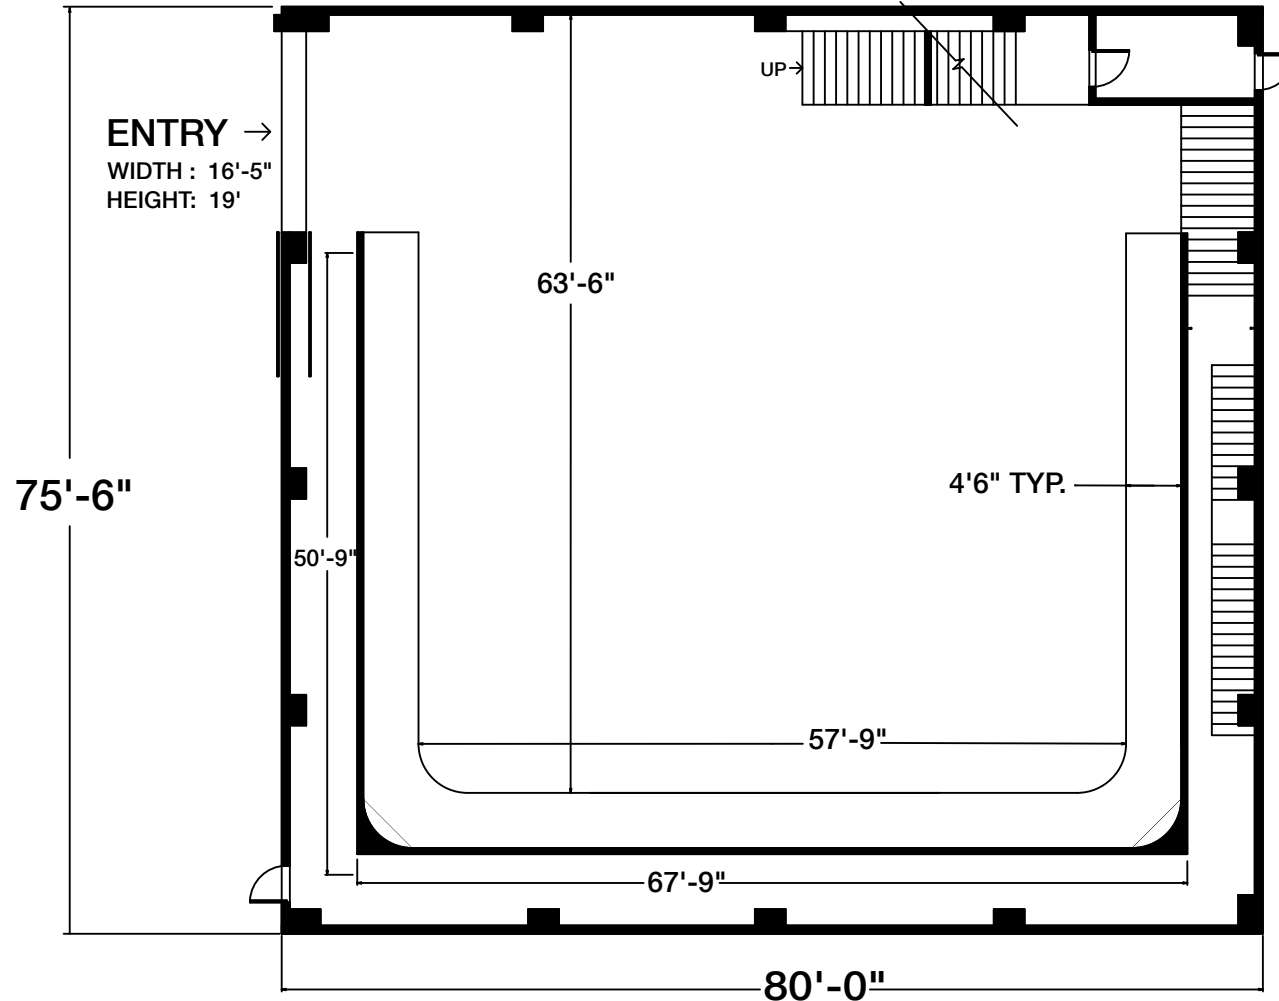

STAGE 2

5,600 SQ FT

DIMENSIONS

WIDTH: 75'-6"

LENGTH: 80'

HEIGHT: 38'

SQUARE FEET: 5,600

DOOR HEIGHT: 19' x 16'-5"