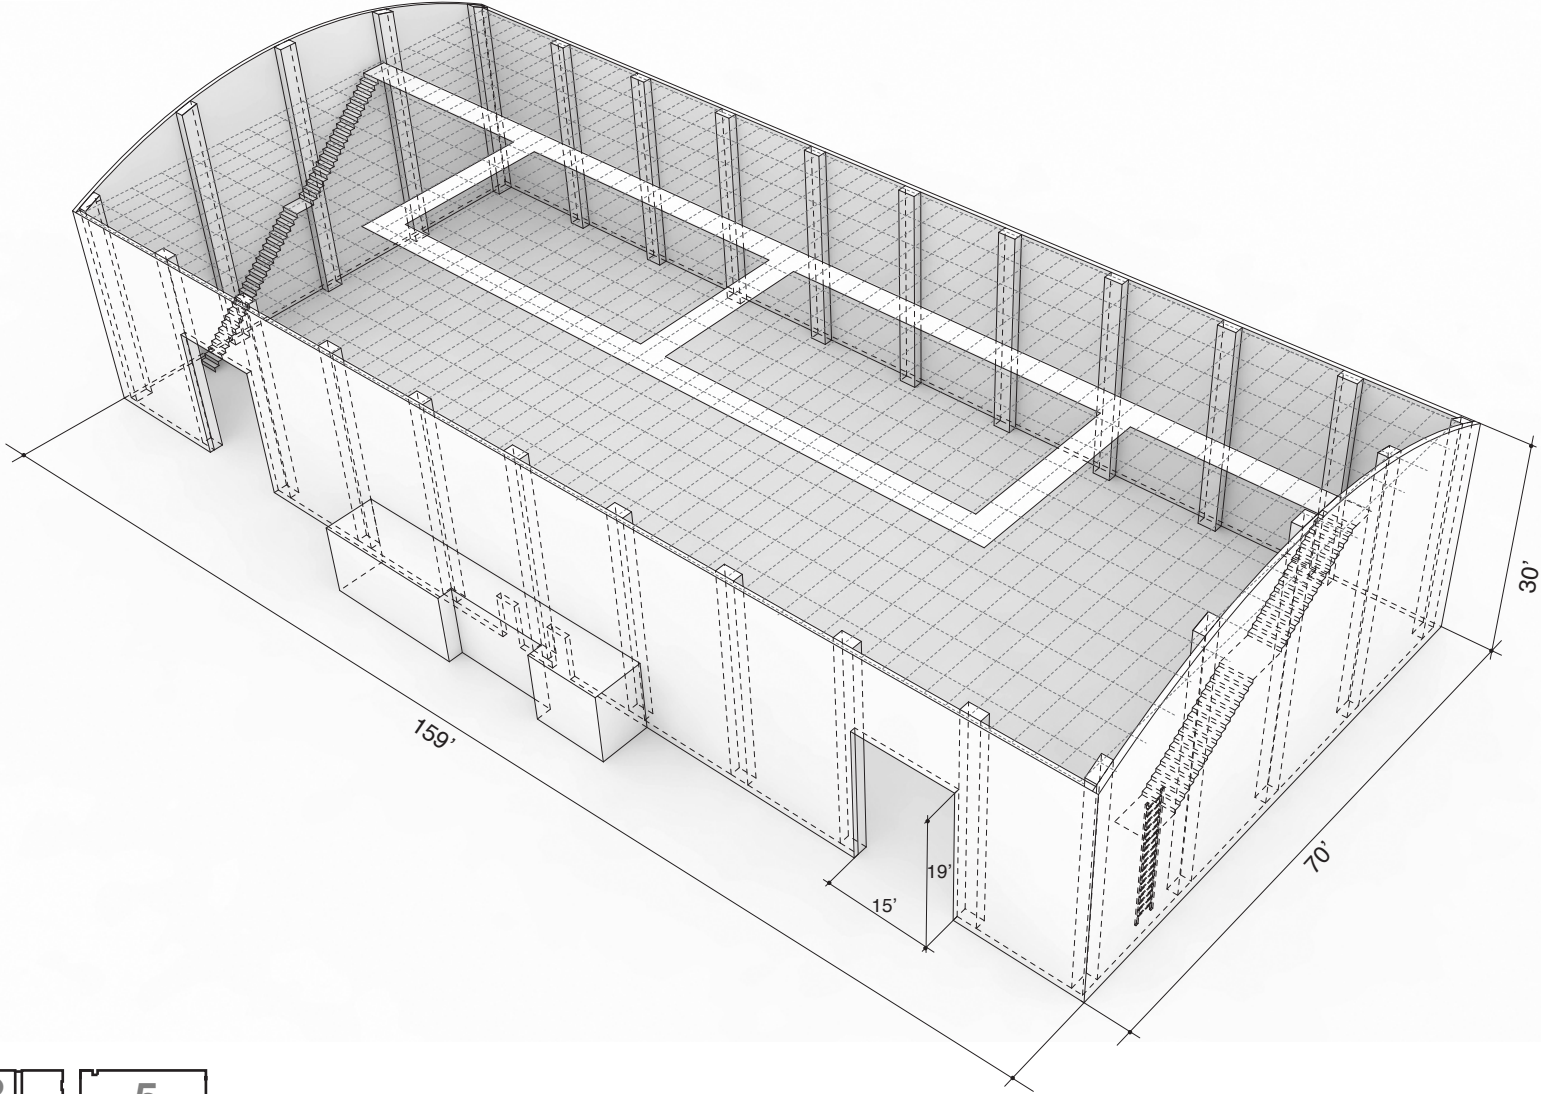

STAGE 3

11,200 SQ FT

DIMENSIONS

WIDTH: 70'

LENGTH: 159'

HEIGHT: 30'

SQUARE FEET: 11,200

DOOR HEIGHT: 19'