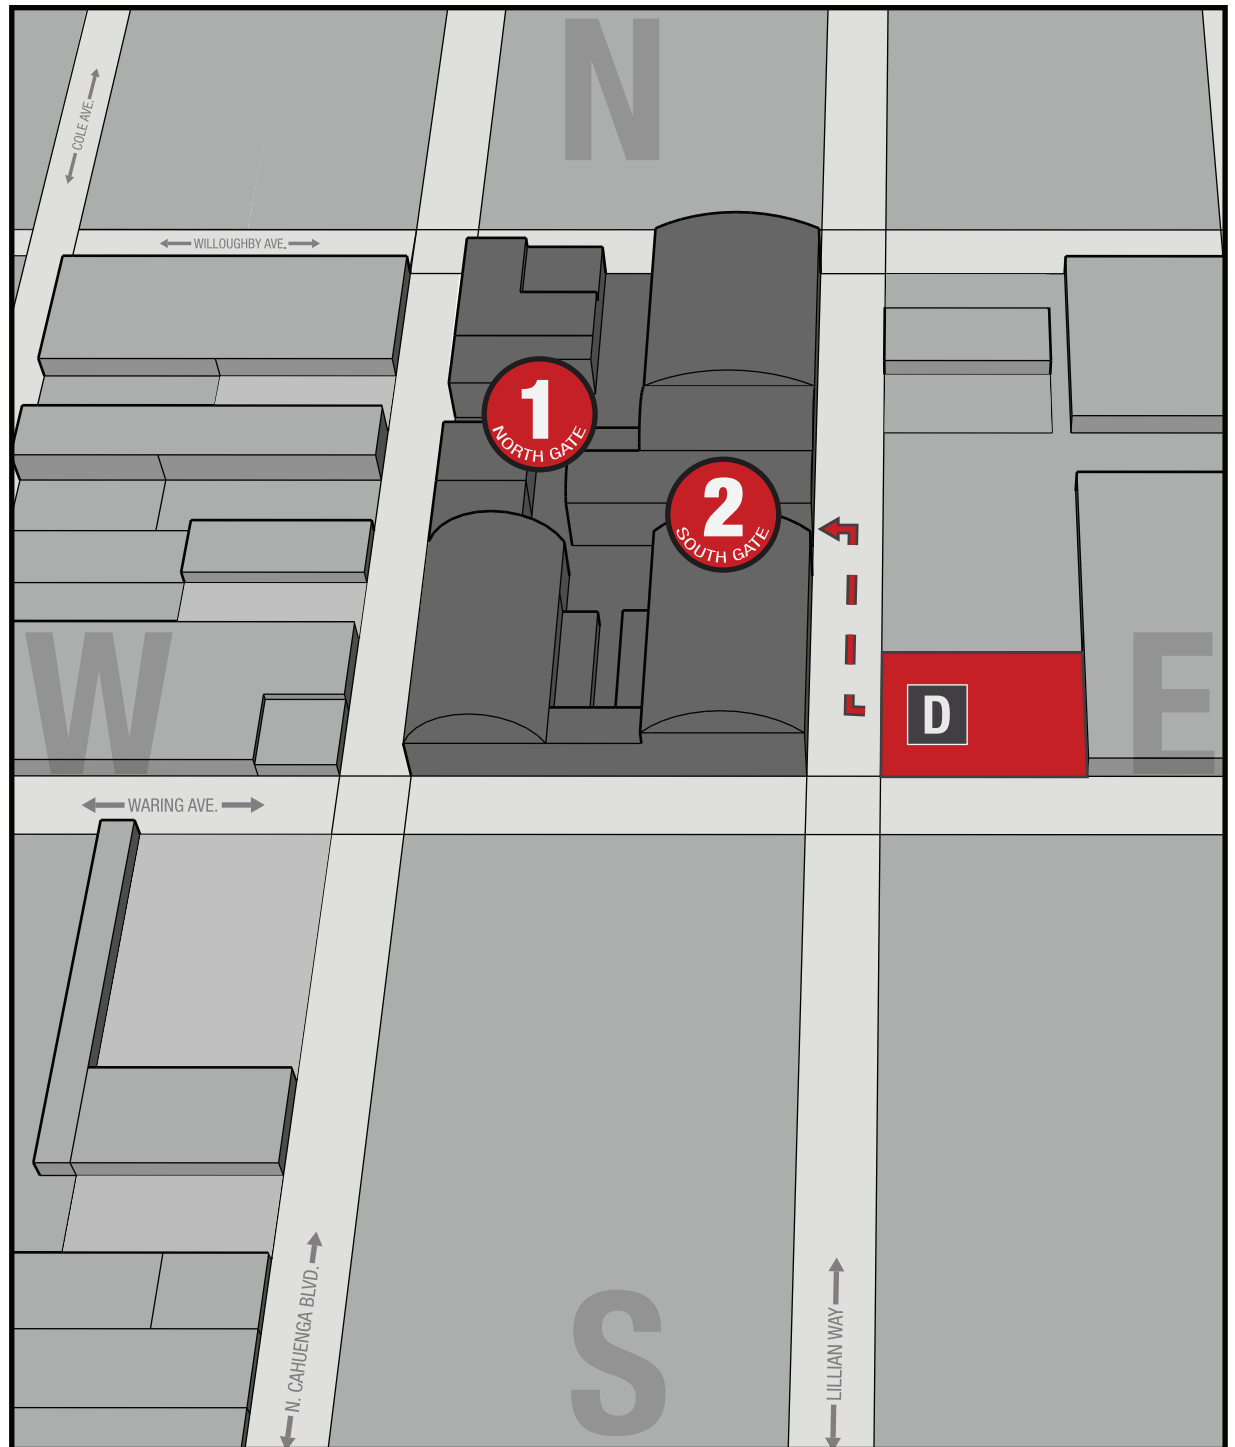

RED STUDIOS HOLLYWOOD

PARKING MAP

846 N. Cahuenga Blvd
Los Angeles, CA 90038

OFFICE: (323) 463-0808
FAX: (323) 465-8173
redstudio.com

LOT D

801 LILLIAN WAY
(CORNER OF WARING AVE. / LILLIAN WAY)