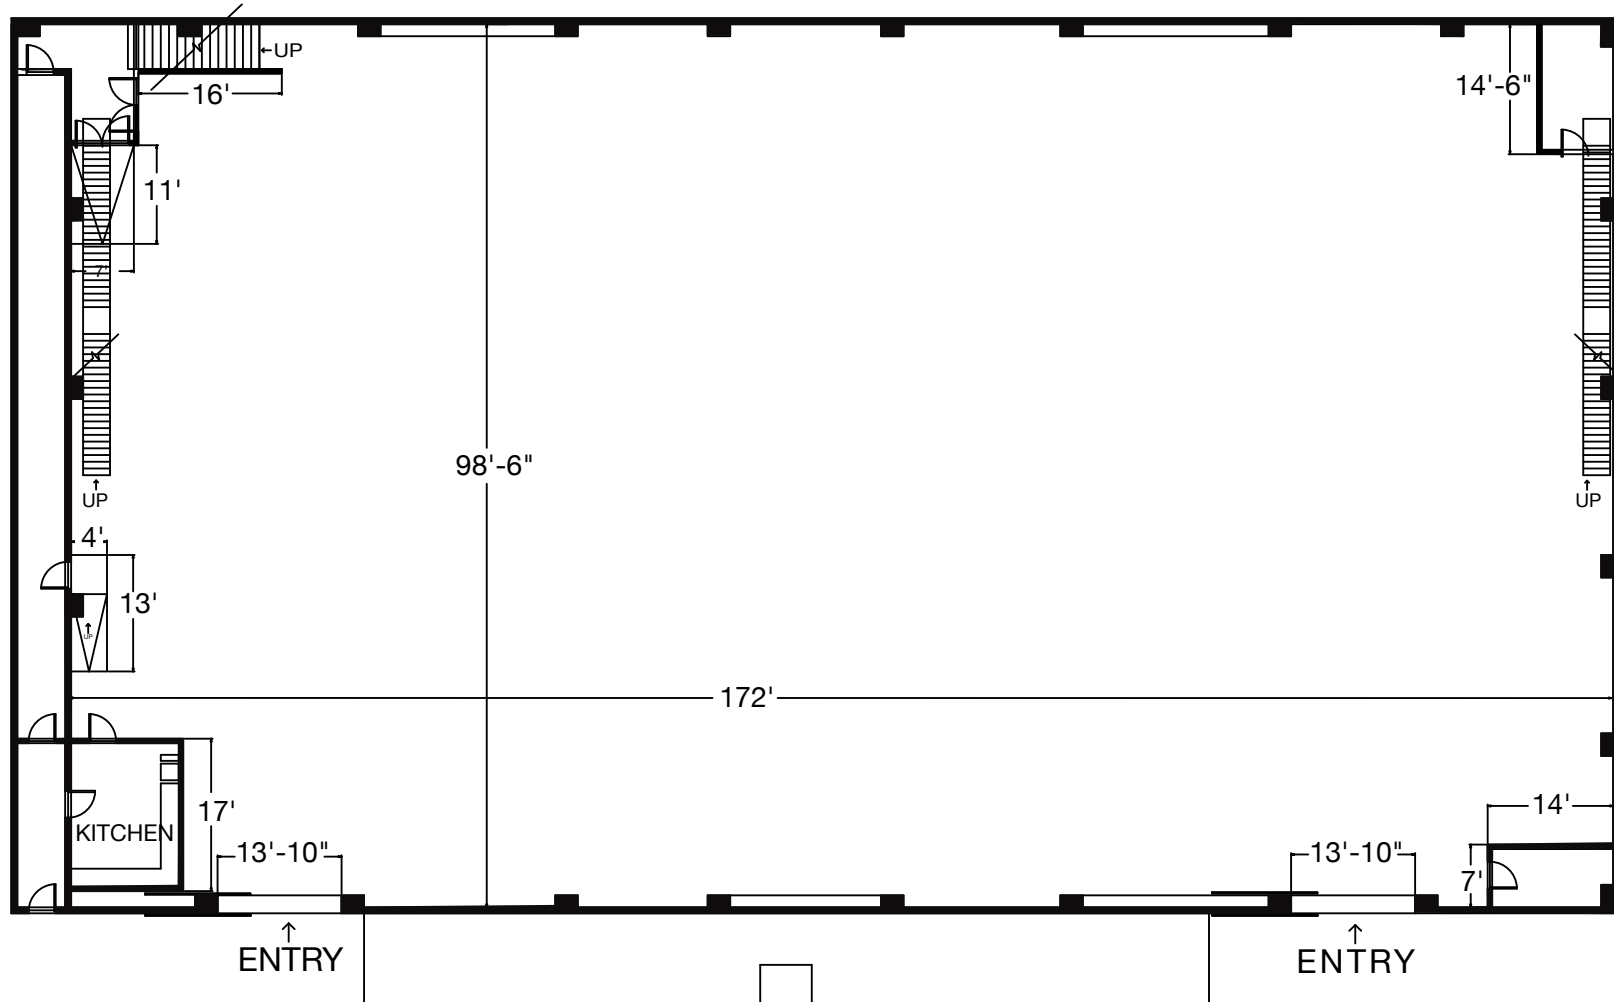

STAGE 5

17,000 SQ FT

DIMENSIONS

WIDTH: 98'6"

LENGTH: 172'

HEIGHT: 30'

SQUARE FEET: 17,000

DOOR HEIGHT: 19'