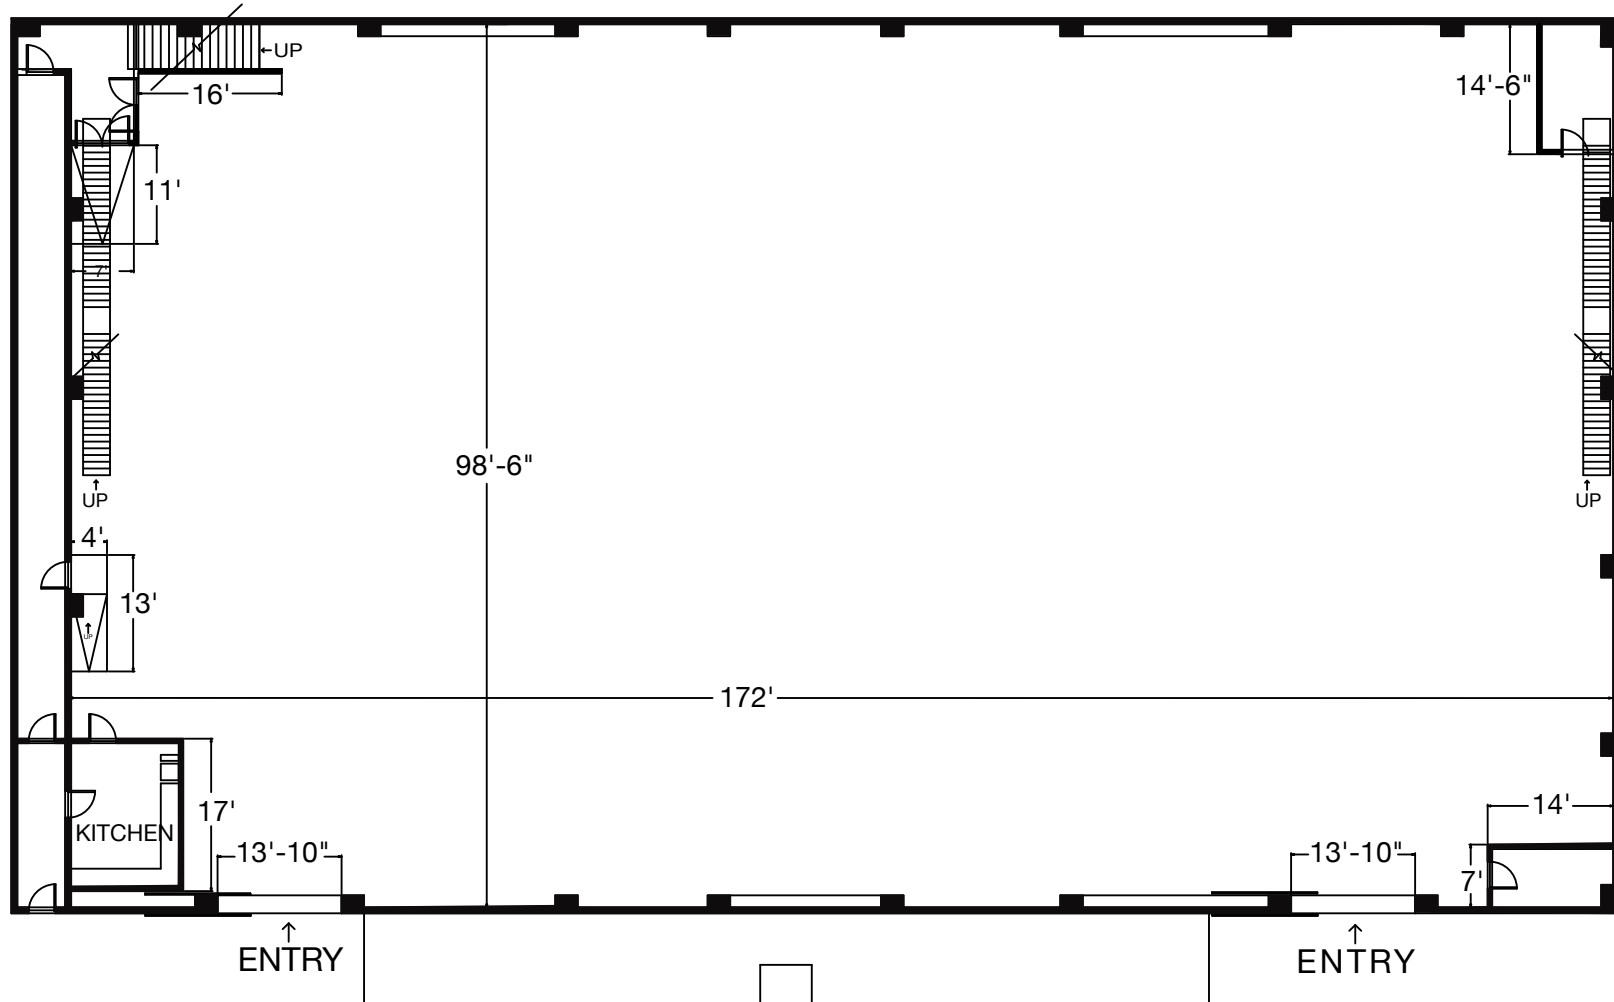

# STAGE 5

17,000 SQ FT

## DIMENSIONS

WIDTH: 98'6"

LENGTH: 172'

HEIGHT: 30'

SQUARE FEET: 17,000

DOOR HEIGHT: 19'