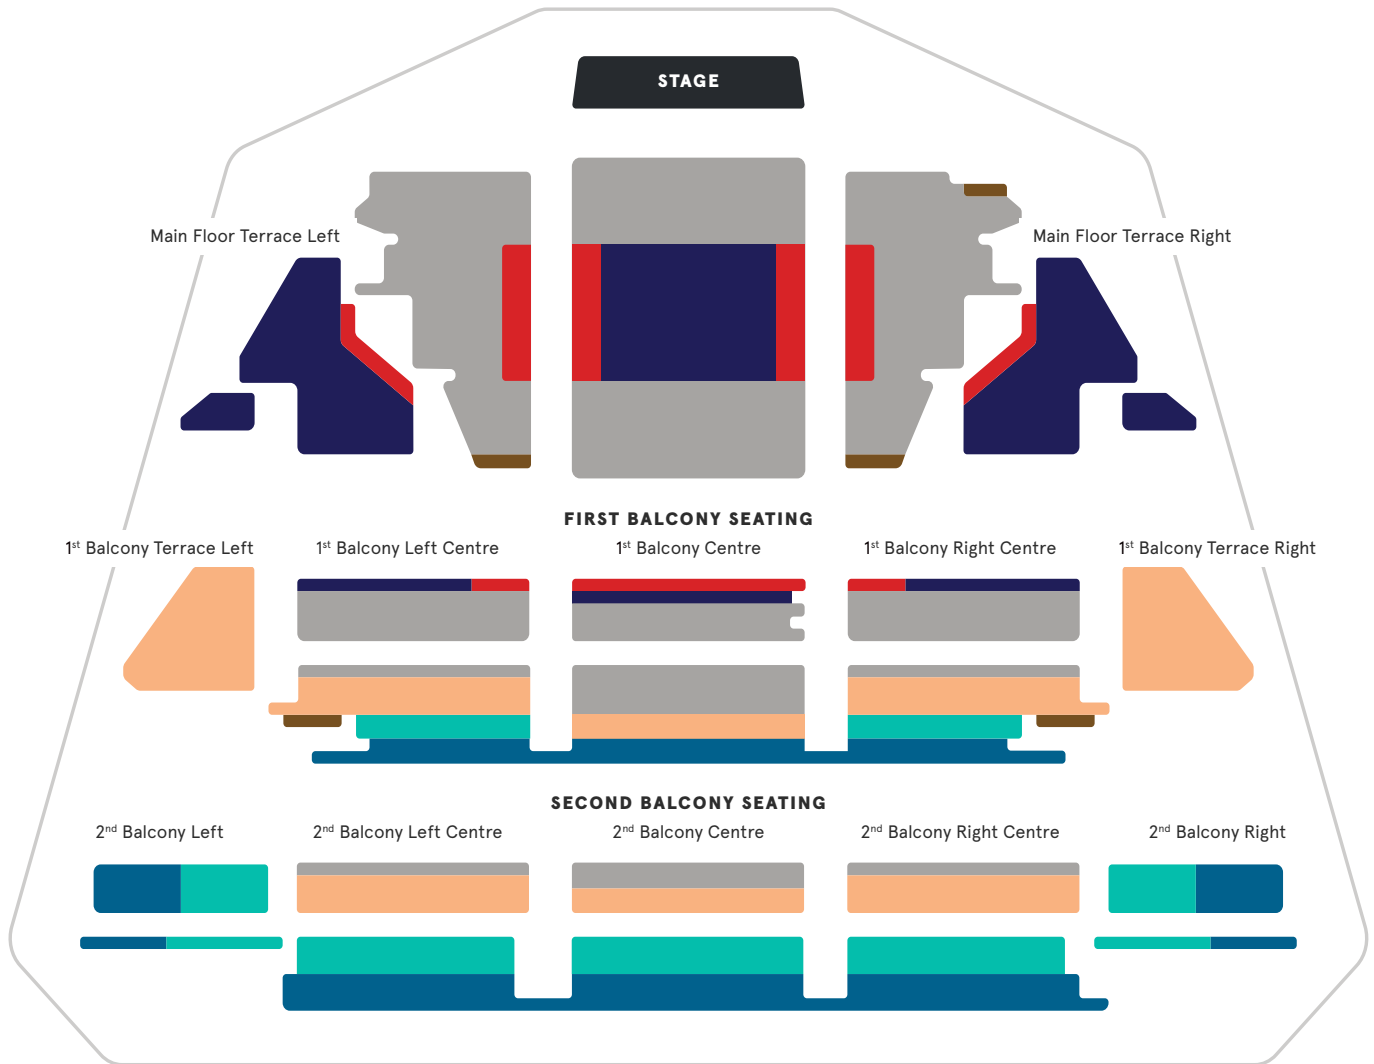

SEATING MAP (CALGARY)

Southern Alberta Jubilee Auditorium

■ Super Premiere ■ Premiere ■ A ■ B ■ C ■ D ■ WC

Wheelchair seats are located in sections A, B, and C.

Please note:

Matinee performances have a different seating chart. Programming, schedules, pricing, and seating are subject to change. Please refer to the subscription form or visit albertaballet.com for more information.