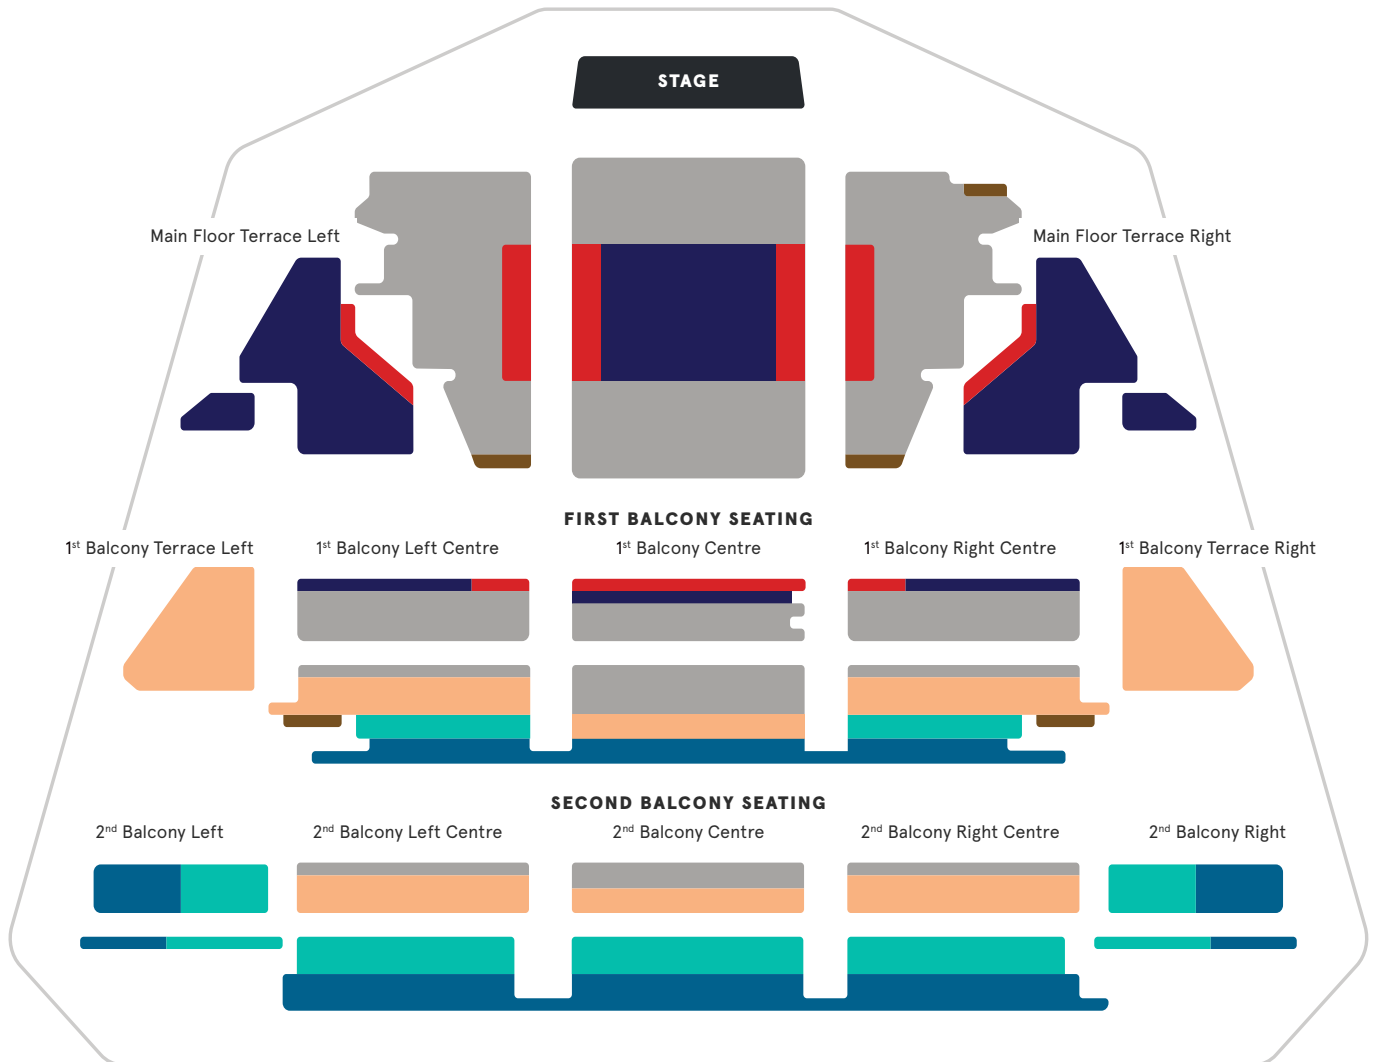

SEATING MAP (EDMONTON)

Northern Alberta Jubilee Auditorium

■ Super Premiere ■ Premiere ■ A ■ B ■ C ■ D ■ WC

Wheelchair seats are located in sections A, B, and C.

Please note:

Matinee performances have a different seating chart. Programming, schedules, pricing, and seating are subject to change. Please refer to the subscription form or visit albertaballet.com for more information.