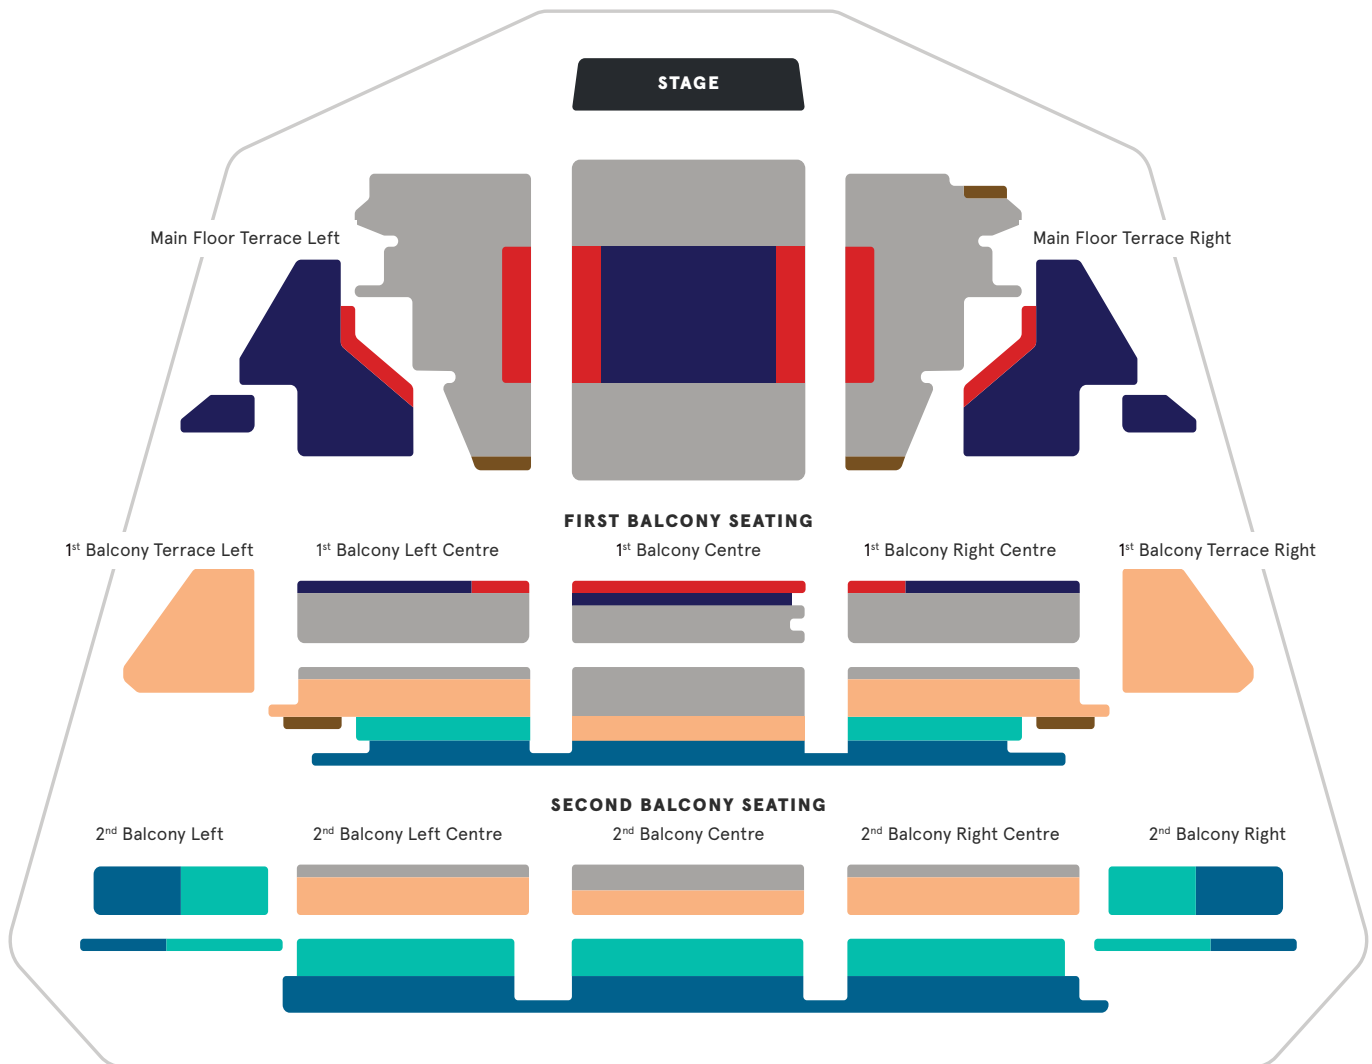

SEATING MAP (EVENING)

Northern & Southern Jubilee Auditorium

■ Super Premiere ■ Premiere ■ A ■ B ■ C ■ D ■ WC

Wheelchair seats are located in sections A, B, and C.

Please note:

Matinee performances have a different seating chart. Programming, schedules, pricing, and seating are subject to change. Please refer to the subscription form or visit albertaballet.com for more information.