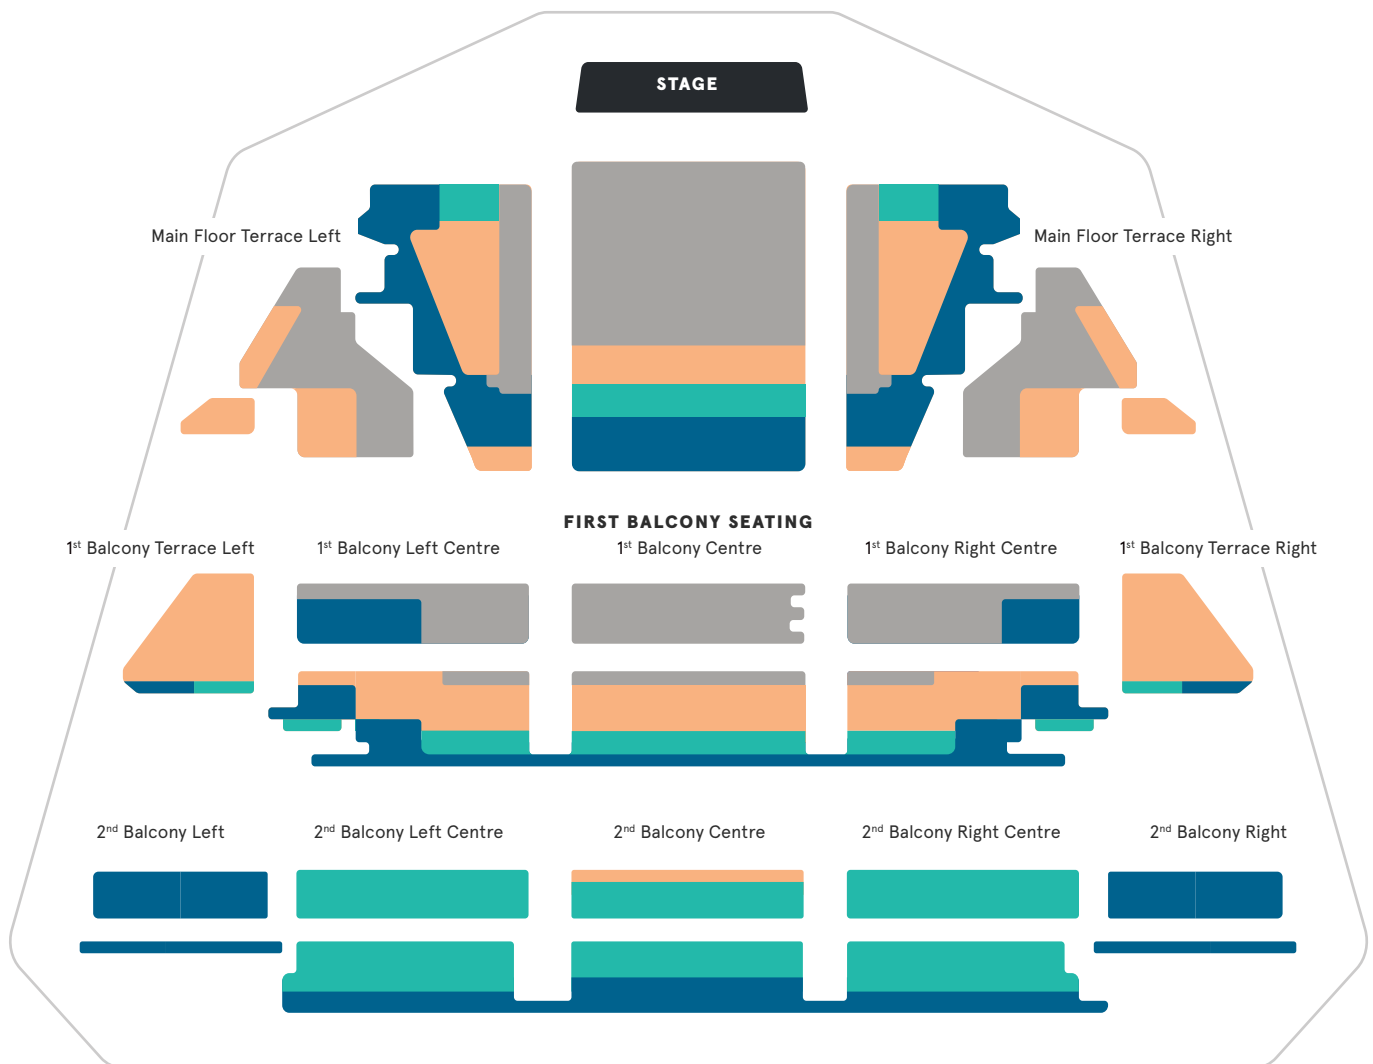

SEATING MAP (MATINEE)

Northern & Southern Jubilee Auditorium

A B C D

Wheelchair seats are located in sections A, B, and C.

Please note:

Programming, schedules, pricing, and seating are subject to change. Please refer to the subscription form or visit albertaballet.com for more information.